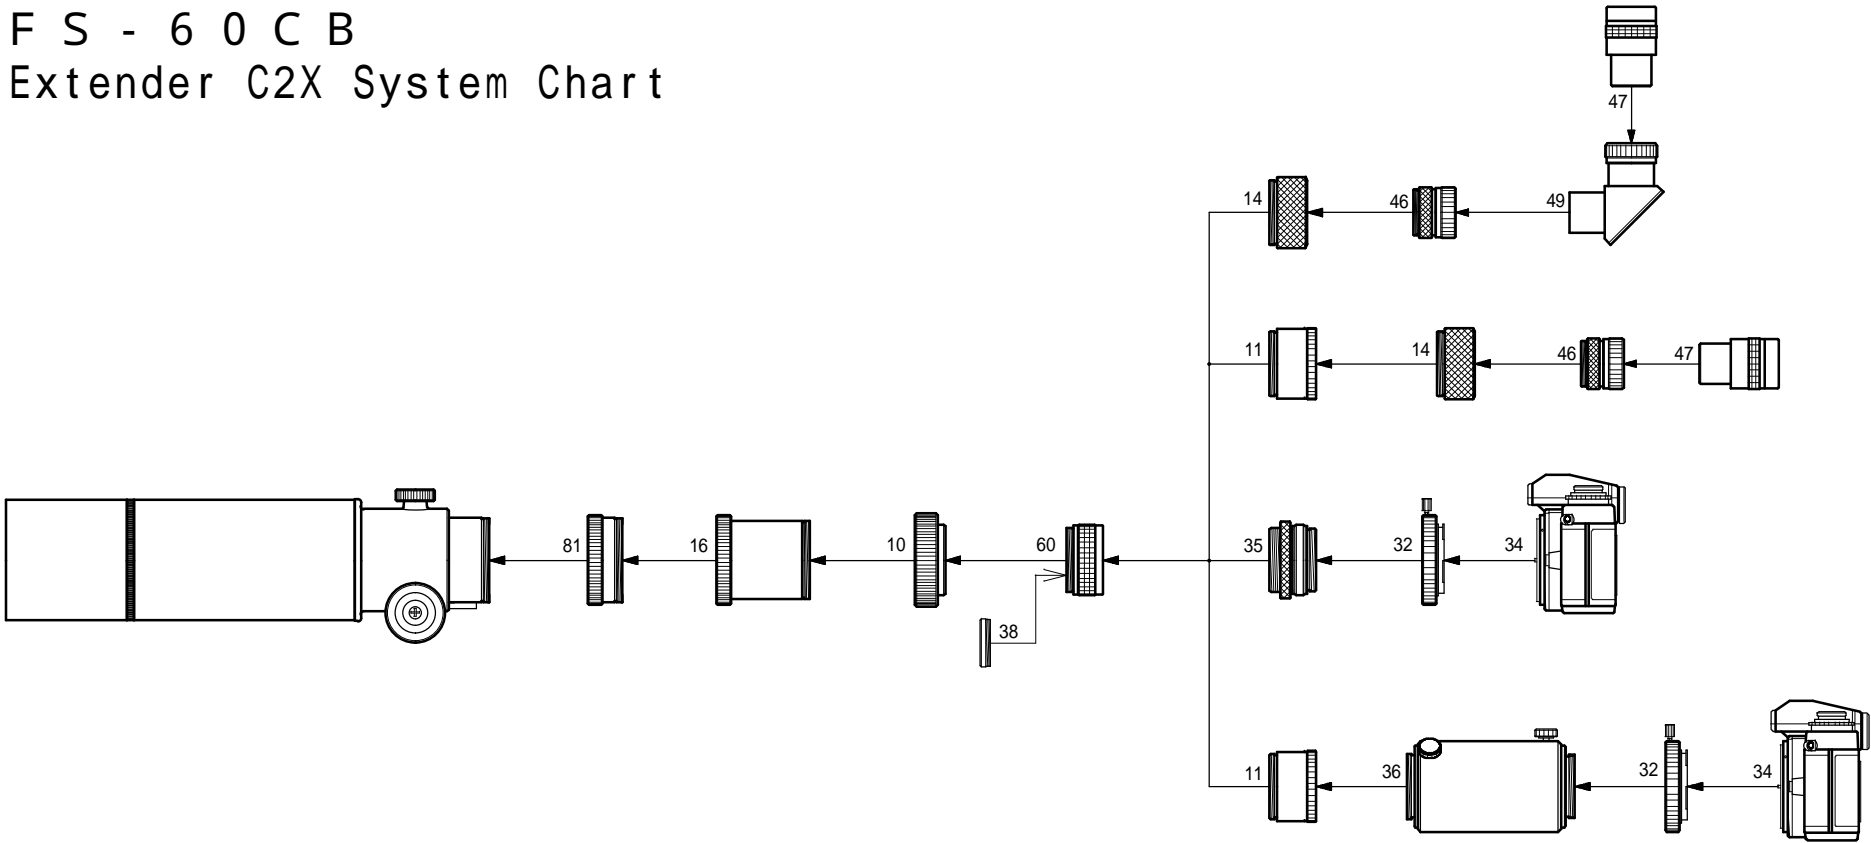

FS - 60 C B Extender C2X System Chart

- 10. Visual adapter [TKP20005]
- 11. Extension tube (S) [TKP00105]
- 14. Coupling (L) [TKP00104]
- 16. AUX. ring [TKP20001]
- 32. T-mount
- 34. 35mm SLR/DSLR camera
- 35. CA35 [TKA00205]
- 36. TCA-4 [TKA00210]
- 38. 30.5mm filter
- 46. Ocular adapter (31.7mm)[TKP00101]
- 47. Ocular (31.7mm)
- 49. Diagonal Prism (31.7mm)[TKA00541]
- 60. Extender C2X [TKA00594]
- 81. Coupling(DT) (FS-60CB) [TKP20006B]