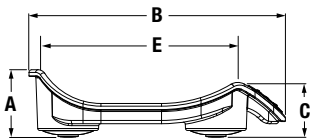

Dimensions

	Inches	Centimeters
A	3.9	9.9
B	15.0	38.1
C	3.1	7.9
D	23.6	60.9
E	11	27.9