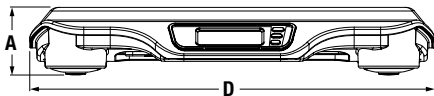

Dimensions

	Inches	Centimeters
A	3.9	9.9
B	15.0	38.1
C	3.1	7.9
D	23.6	60.9
E	11	27.9