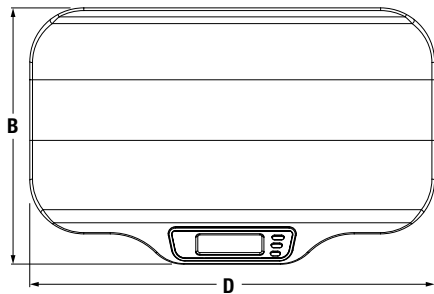

Dimensions

	Inches	Centimeters
A	3.9	9.9
B	15.0	38.1
C	3.1	7.9
D	23.6	60.9
E	11	27.9