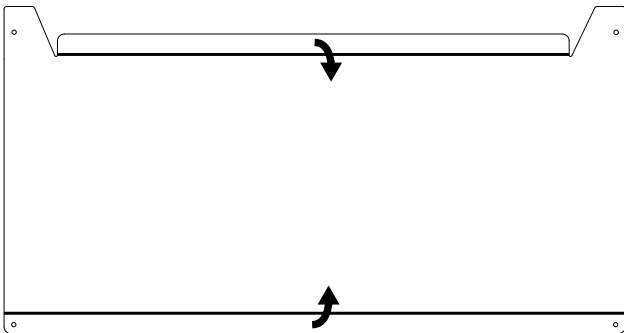

Cover Clima **BLADE**

1

2

Adjustable wall distance / Verstellbare Wandanschluss / Distance de mur ajustable / Distanza dal muro regolabile

Min 0mm - Max 60mm

Use the proper fixing hardware for your wall type