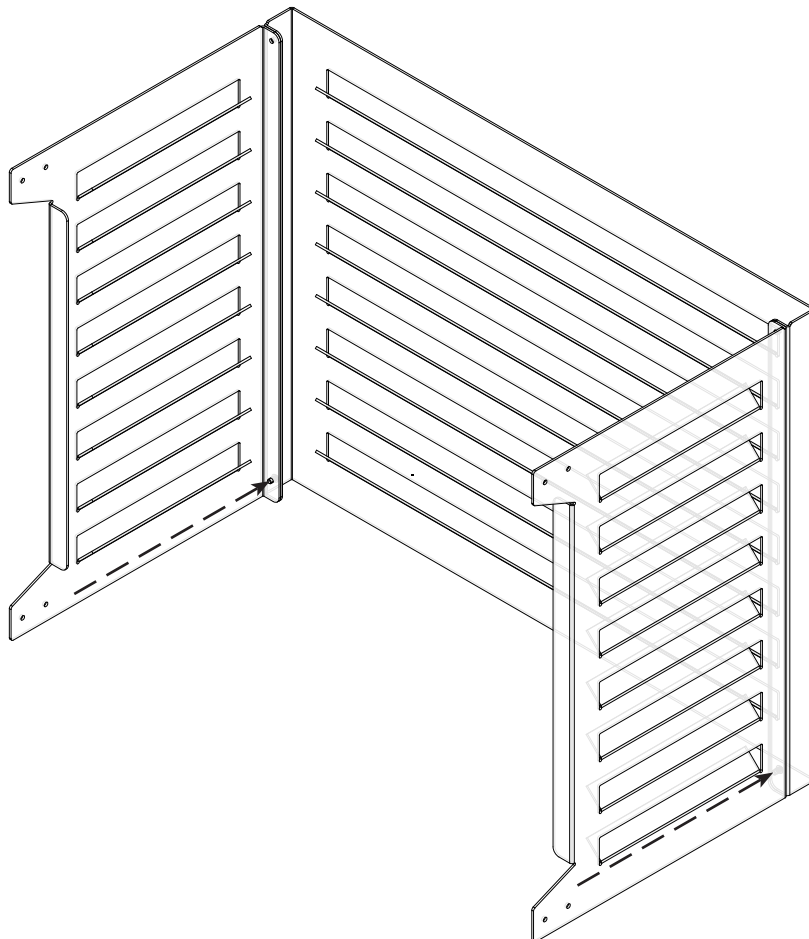

Cover Clima **BLADE**

1

2

Adjustable wall distance / Verstellbare Wandanschluss / Distance de mur ajustable / Distanza dal muro regolabile

Min 0mm - Max 60mm

Use the proper fixing hardware for your wall type