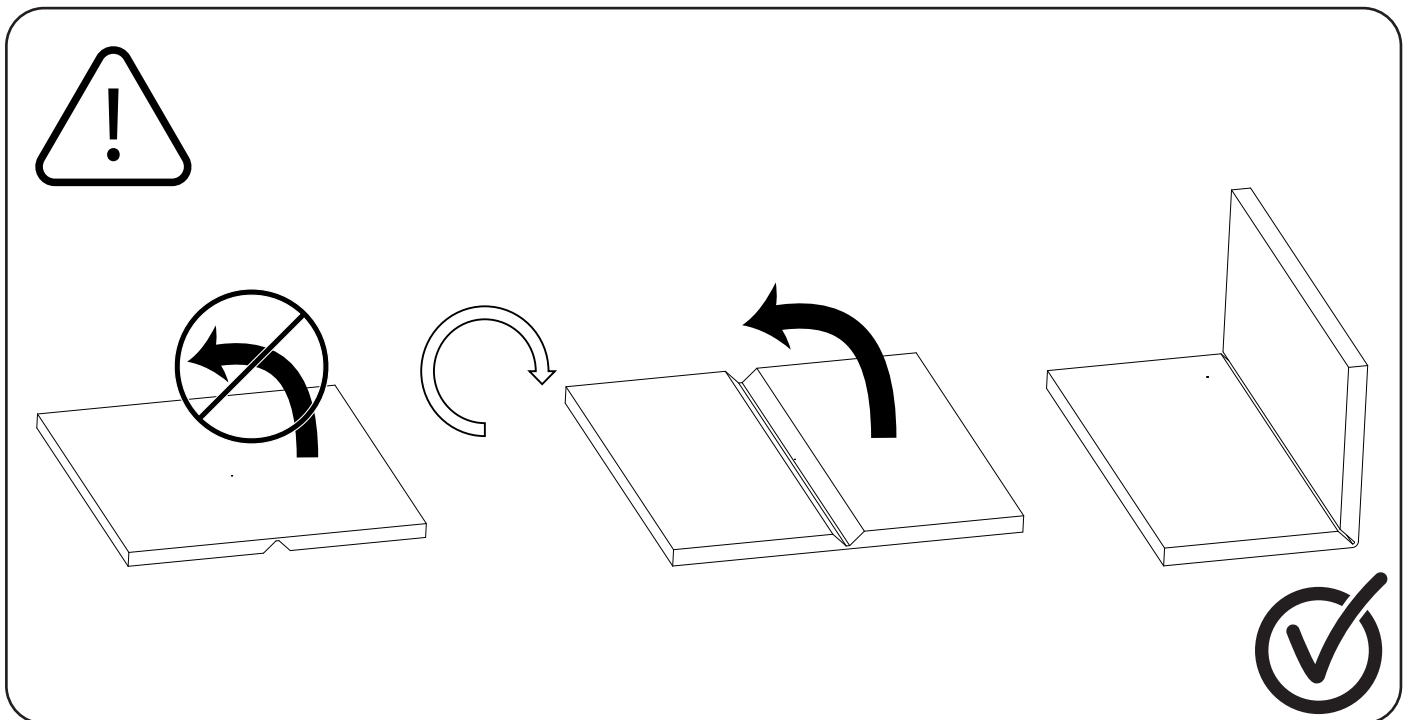

Cover Clima **BLADE**

1

2

Adjustable wall distance / Verstellbare Wandanschluss / Distance de mur ajustable / Distanza dal muro regolabile

Min 0mm - Max 60mm

Use the proper fixing hardware for your wall type