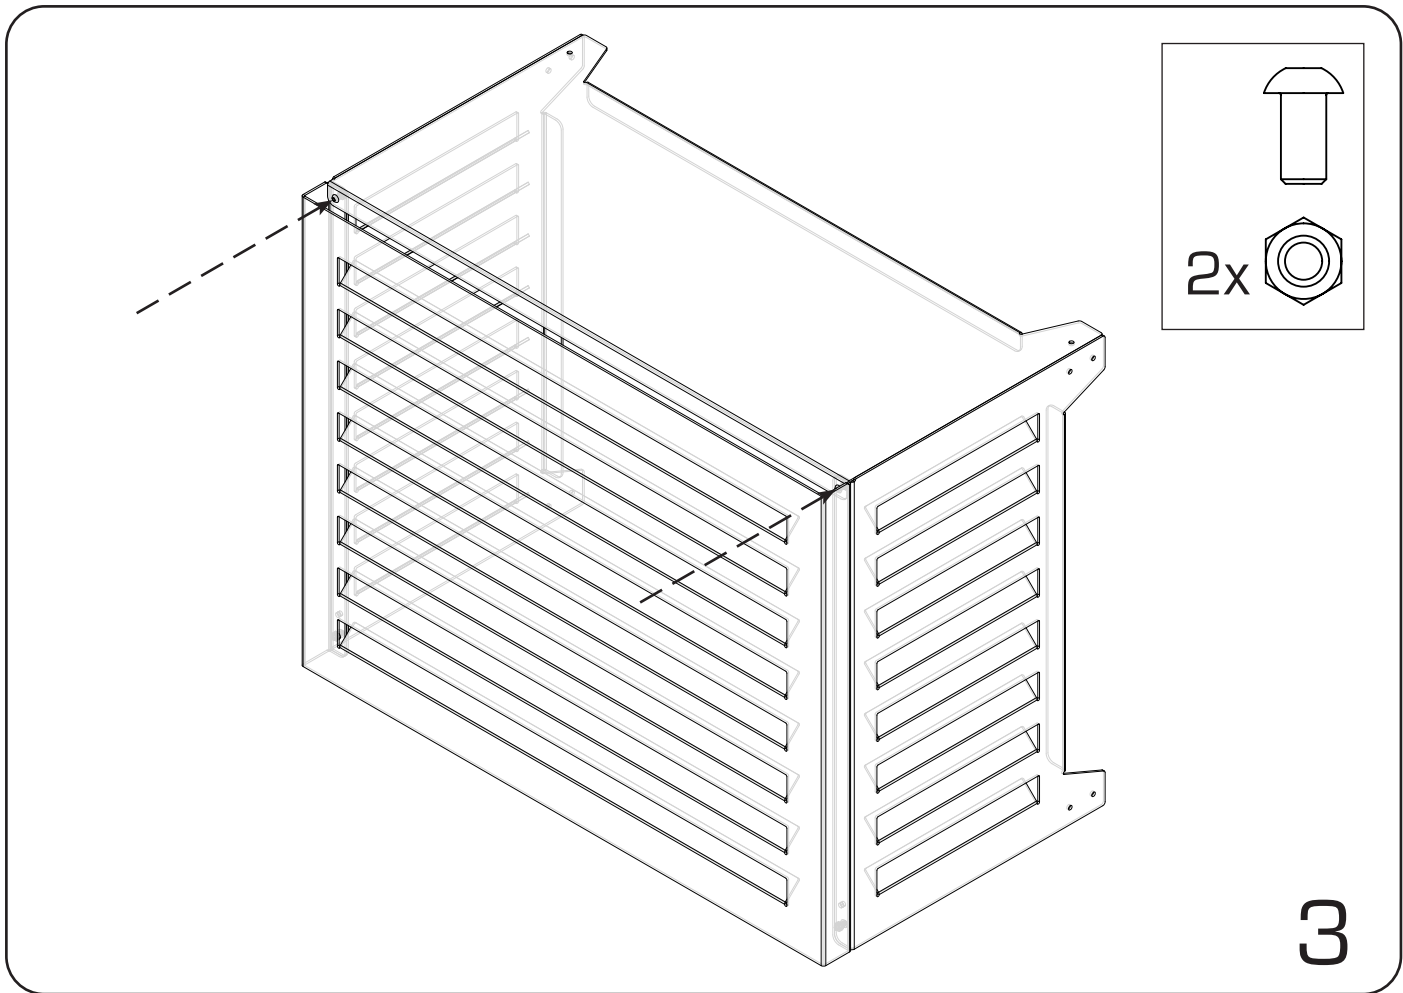

Cover Clima **BLADE**

1

2

Adjustable wall distance / Verstellbare Wandanschluss / Distance de mur ajustable / Distanza dal muro regolabile

Min 0mm - Max 60mm

Use the proper fixing hardware for your wall type