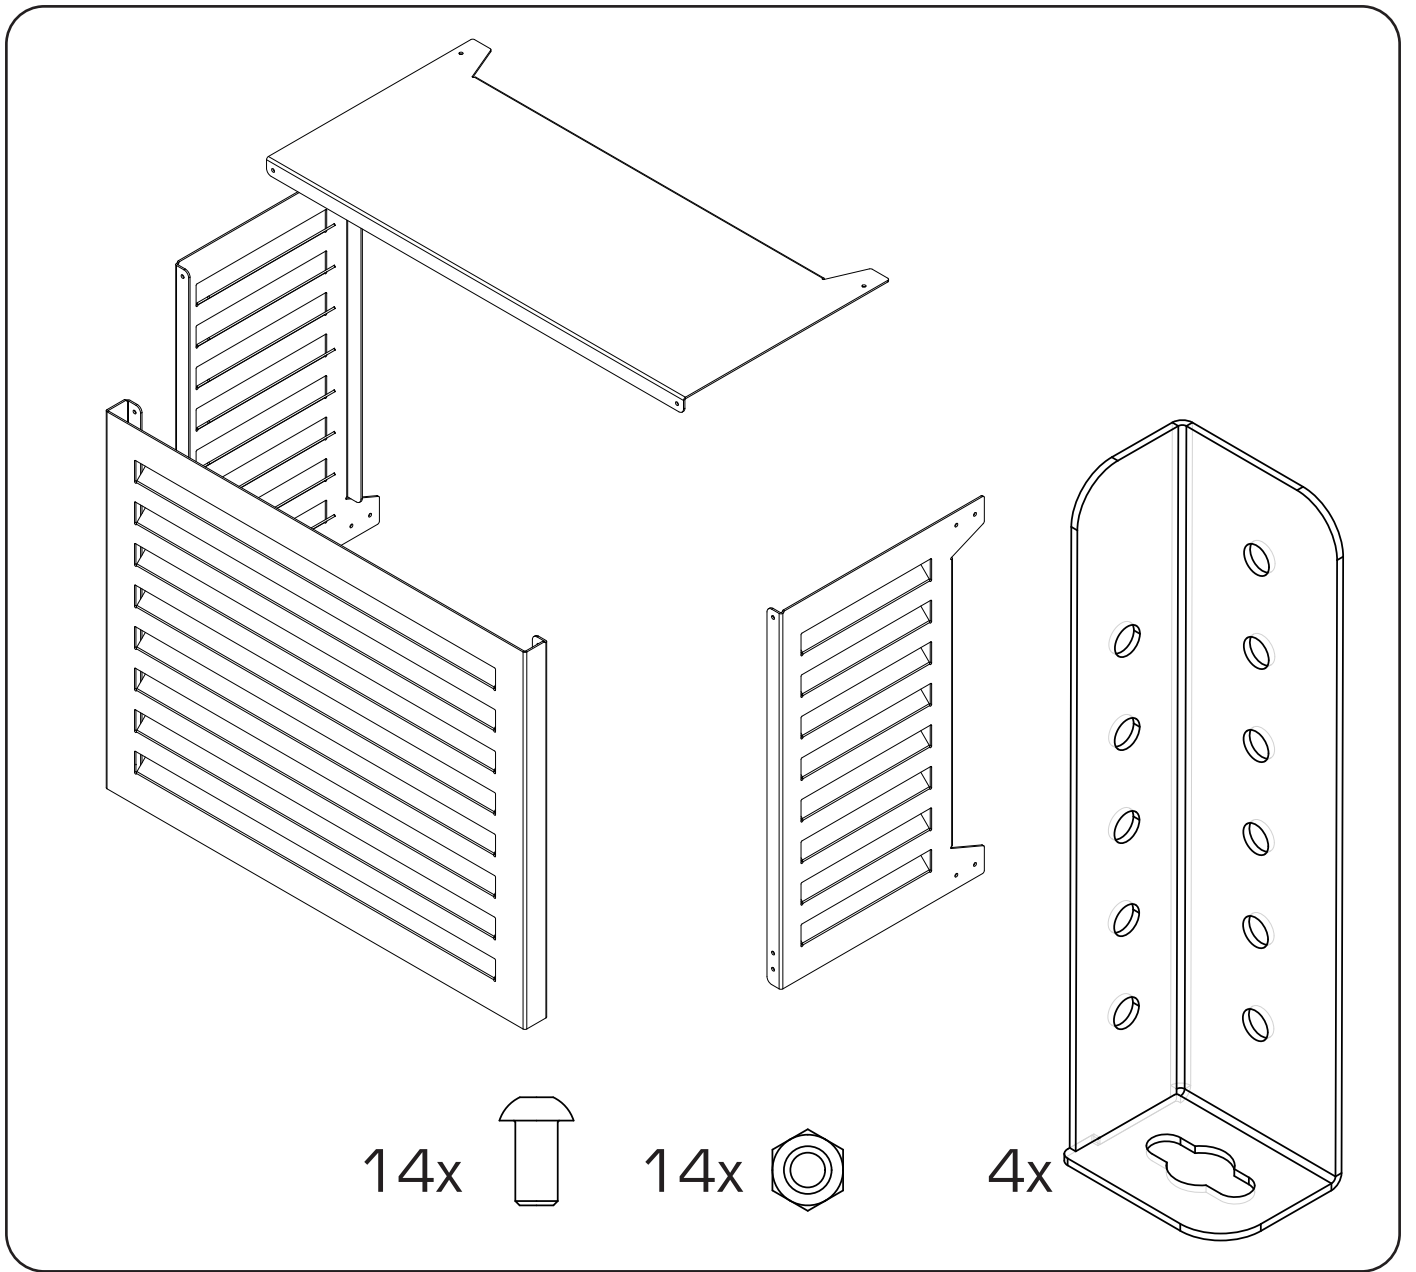

Cover Clima **BLADE**

1

2

Adjustable wall distance / Verstellbare Wandanschluss / Distance de mur ajustable / Distanza dal muro regolabile

Min 0mm - Max 60mm

Use the proper fixing hardware for your wall type