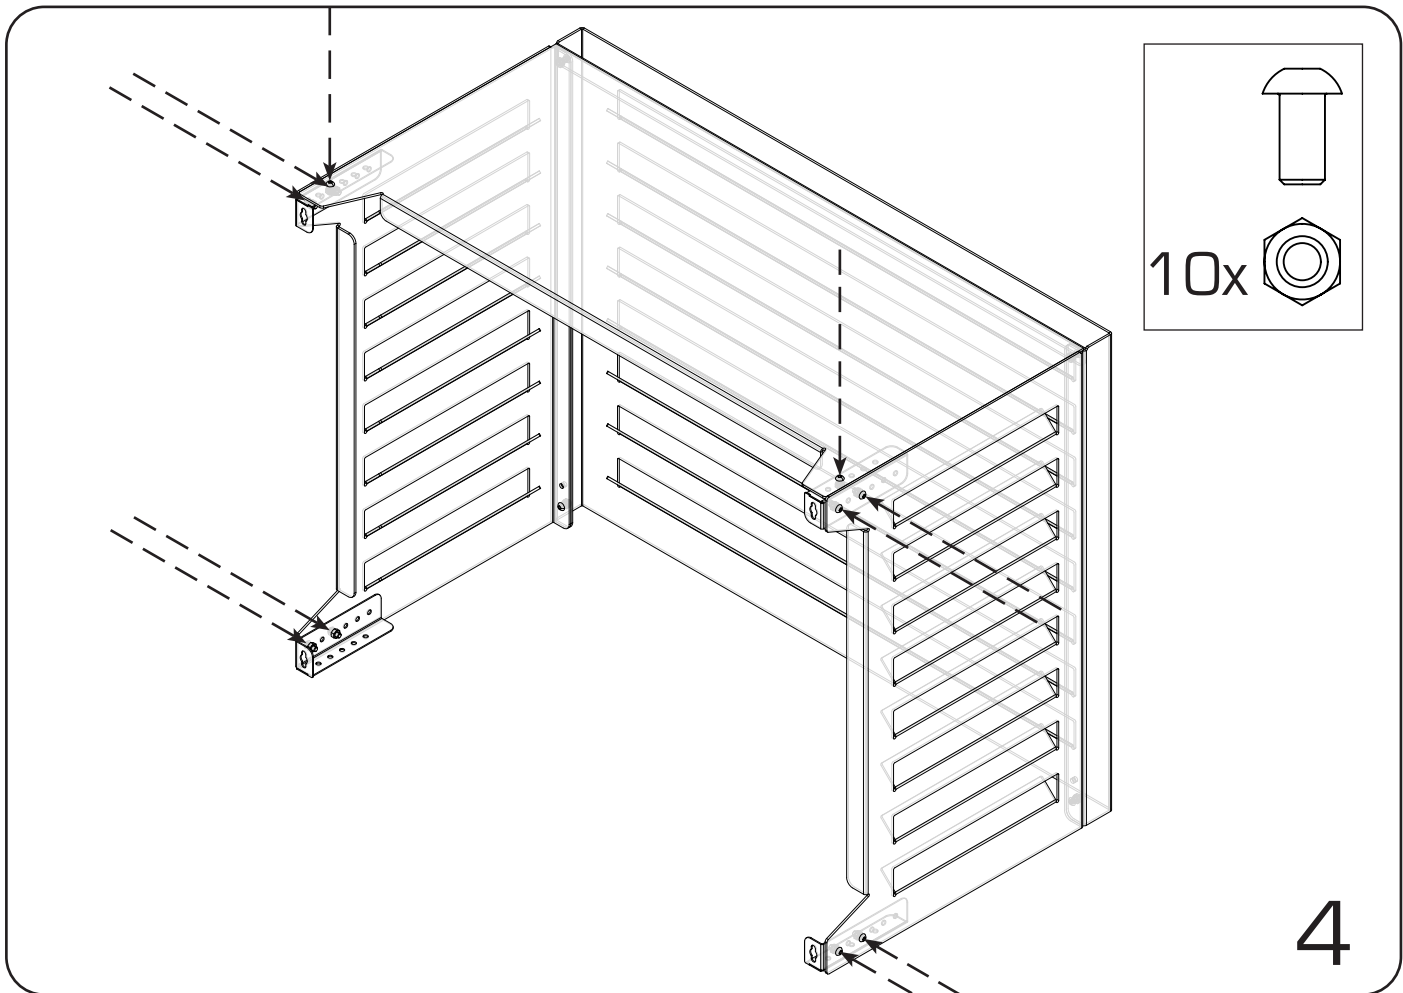

Cover Clima **BLADE**

1

2

Adjustable wall distance / Verstellbare Wandanschluss / Distance de mur ajustable / Distanza dal muro regolabile

Min 0mm - Max 60mm

Use the proper fixing hardware for your wall type