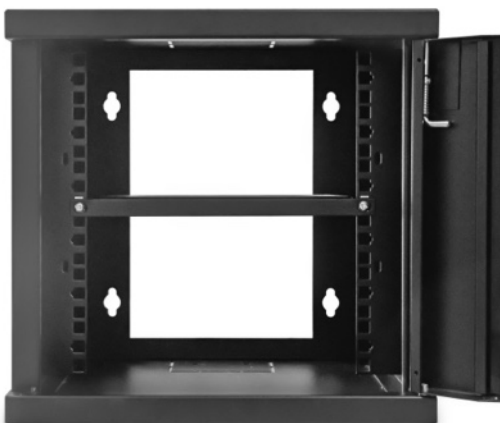

Copyright 2018 LMS Data
All trademarks acknowledged E&OE.
Details subject to change. V2.00