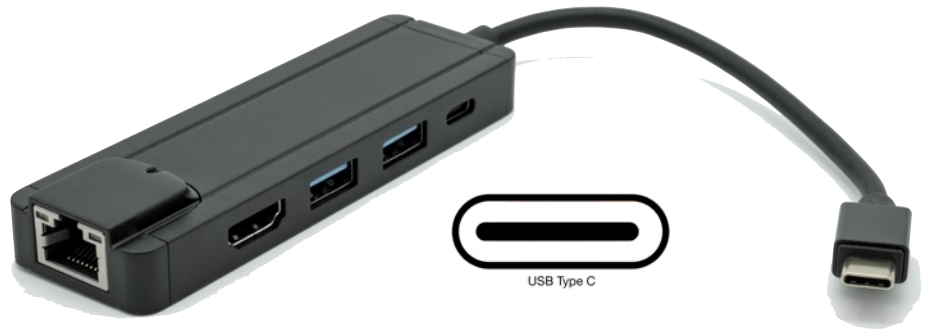

# C-TC-DK-HDMI

USB-C  
Multi-Function  
Dock Station

Integrated USB-C Dock Technology

MacBook Pro(tm)  
& MacBook(tm)

SurfaceBook(tm)  
& SurfaceGo(tm)

Google(tm) PixelBook  
& Chromebook(tm)

Asus(tm) Zen  
& Dell(tm) XPS

Combined USB3 - HDMI - GIGABIT - PD Port

Have the latest MacBook(tm), Surface Book(tm), Chromebook(tm) or other computer using the new high-speed USB-C port?

The exciting new Dynamode C-TK-DK-HDMI is a fully integrated, plug n' play USB-C dock for the latest notebooks, PCs and computers utilising this very high-speed interface.

Featuring not only a Gigabit LAN RJ45 port, a 4K compatible HDMI port, dual USB3 ports and a standard Type-C PD power port, means you can connect, simultaneously a vast array of devices with out any loss of speed or data transfer rates.

## specifications:

High-Speed USB-C Multi-function Dock adapter

USB-C standard 24-pin interface - Bus powered

Integrated Gigabit LAN RJ45 Port

Integrated dual USB3 ports - Backward USB2

Integrated 4K/2K HDMI HD Output Port -4K @ 30Hz