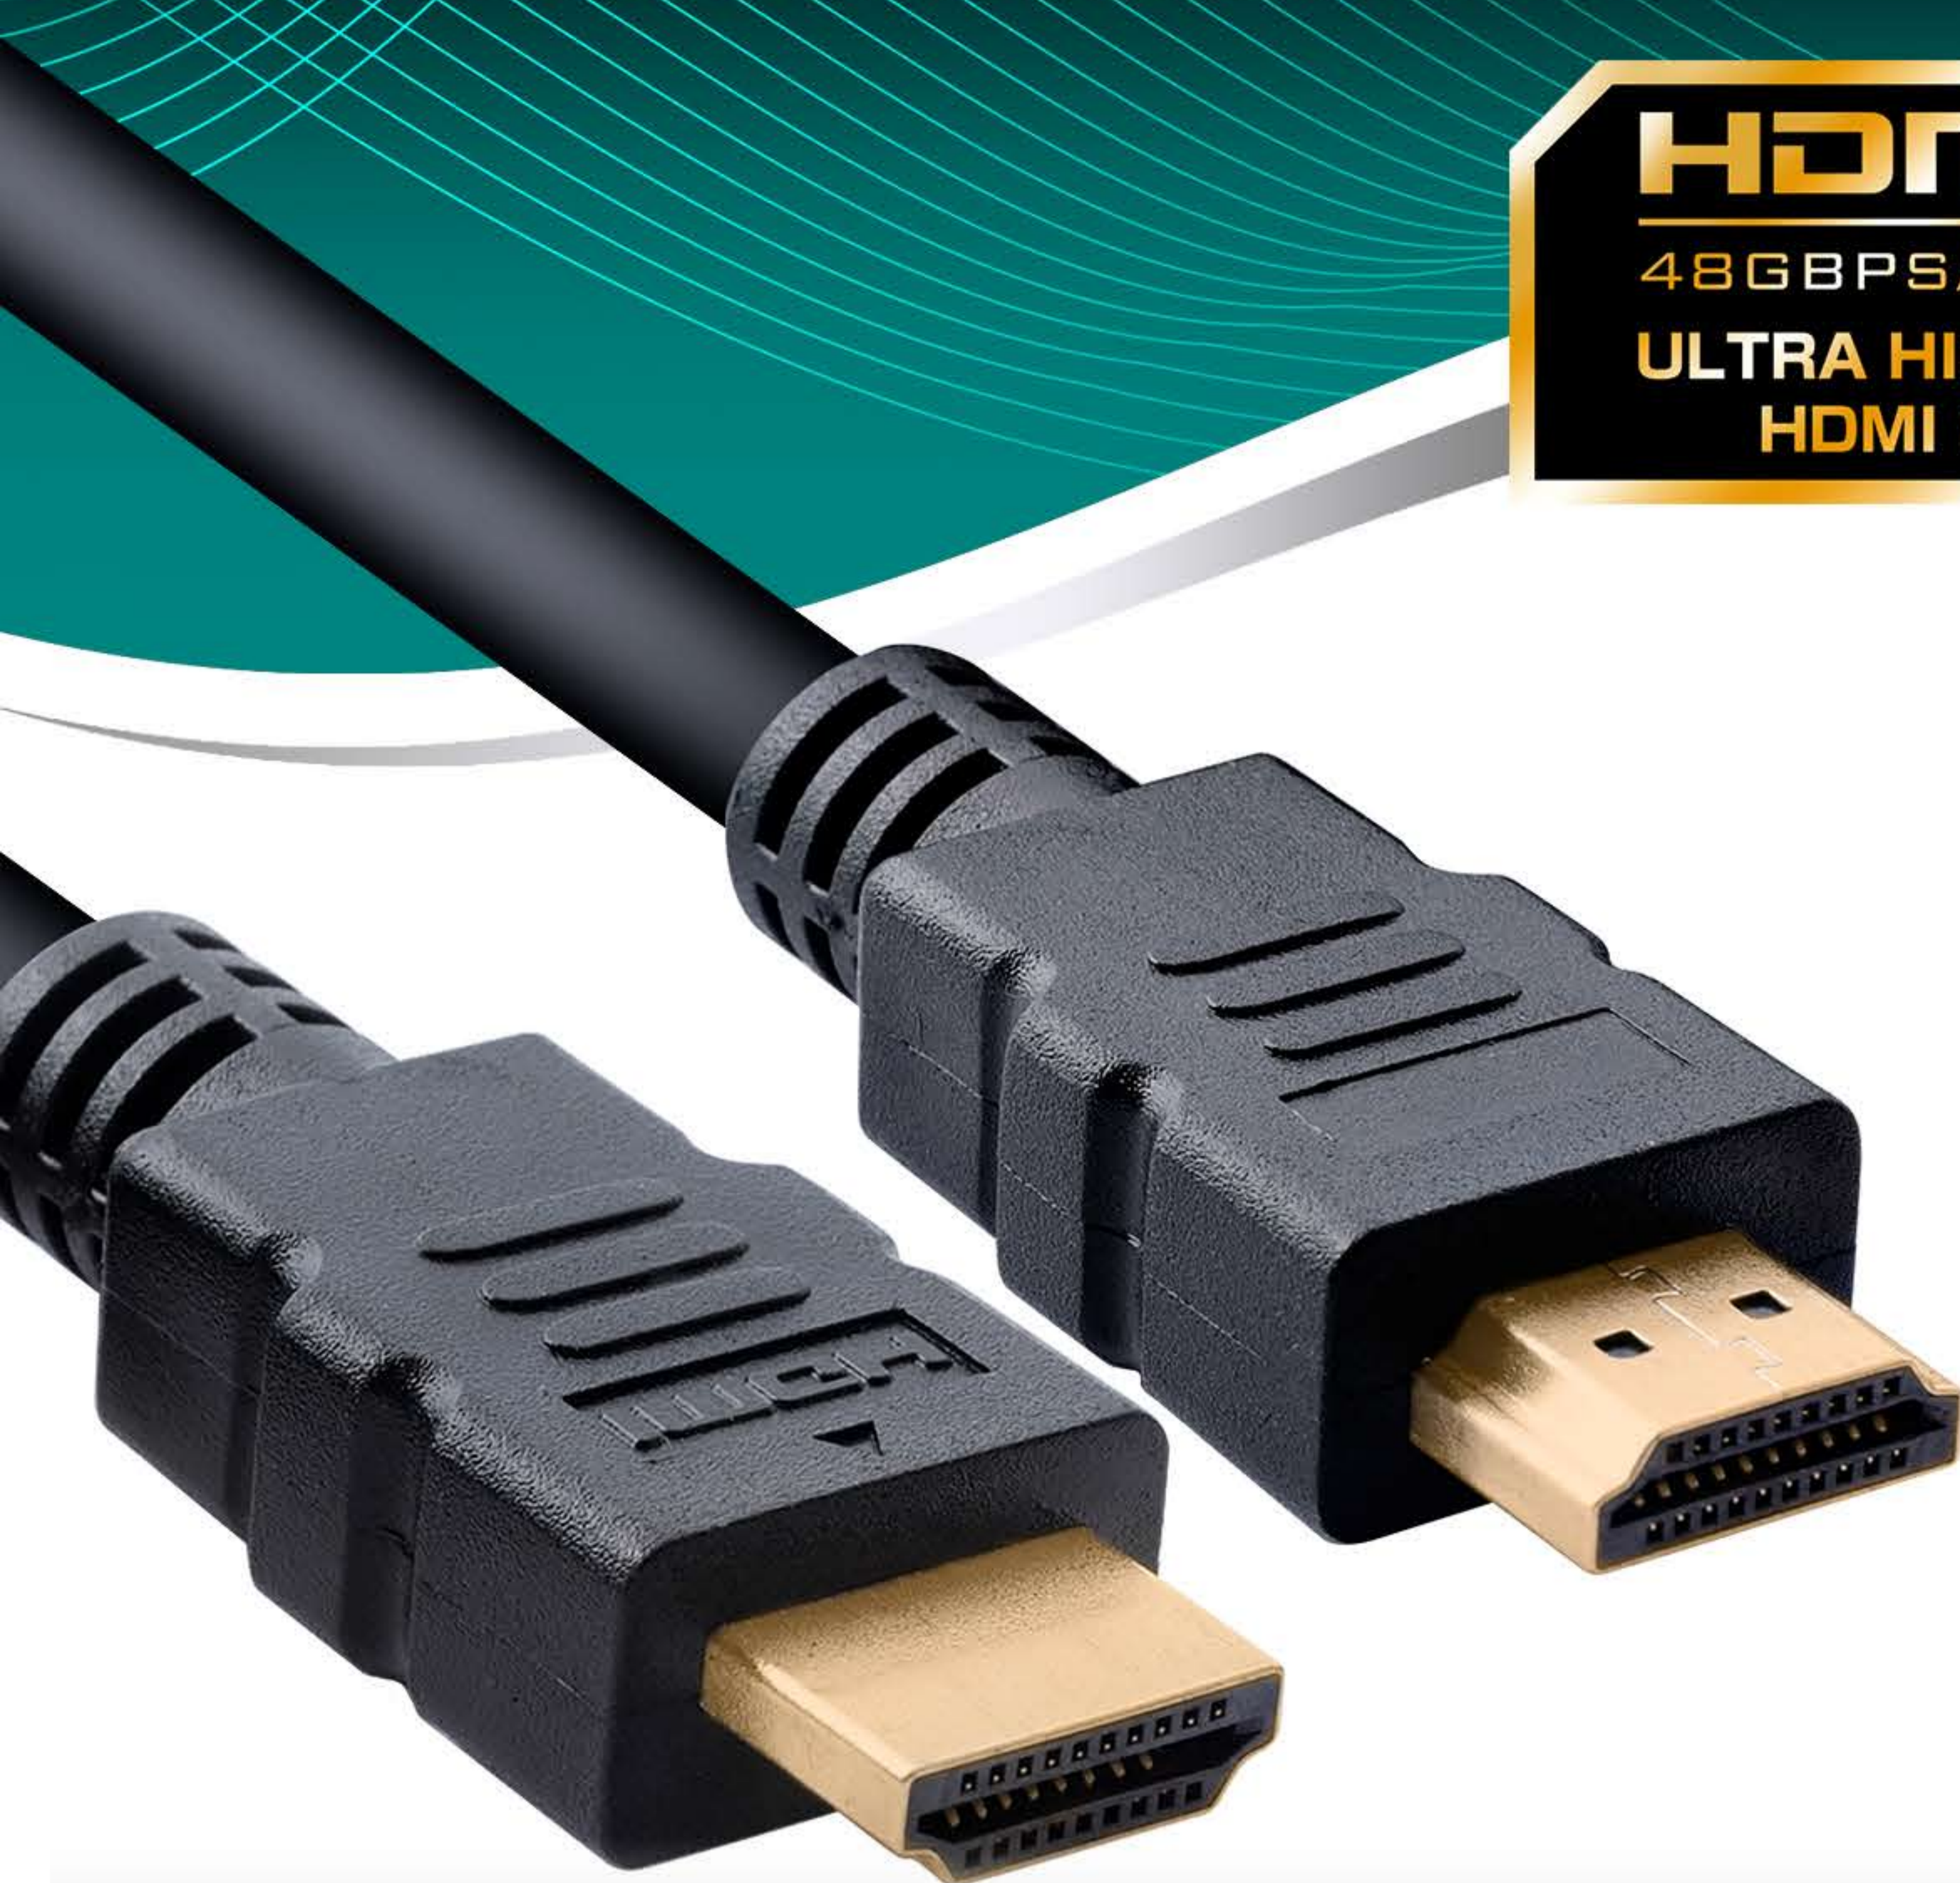

COMPOINT PREMIUM HDMI V2.1 CABLE

C-HDMI2.1-2-CP

HDMI 2.1

48GBPS/8K/60HZ

**ULTRA HIGH SPEED
HDMI CABLE**

Compatible With
HDMI Devices

HDMI

HIGH-DEFINITION MULTIMEDIA INTERFACE

ULTRA
Certified Cable

HDMI
ULTRA
HIGH SPEED

BCDFG123456
www.HDMI.org

ULTRA HIGH SPEED HDMI CABLE

Full HD
1920 x 1080

4K
3840 x 2160

5K
5120 x 2160

8K
7680 x 4320