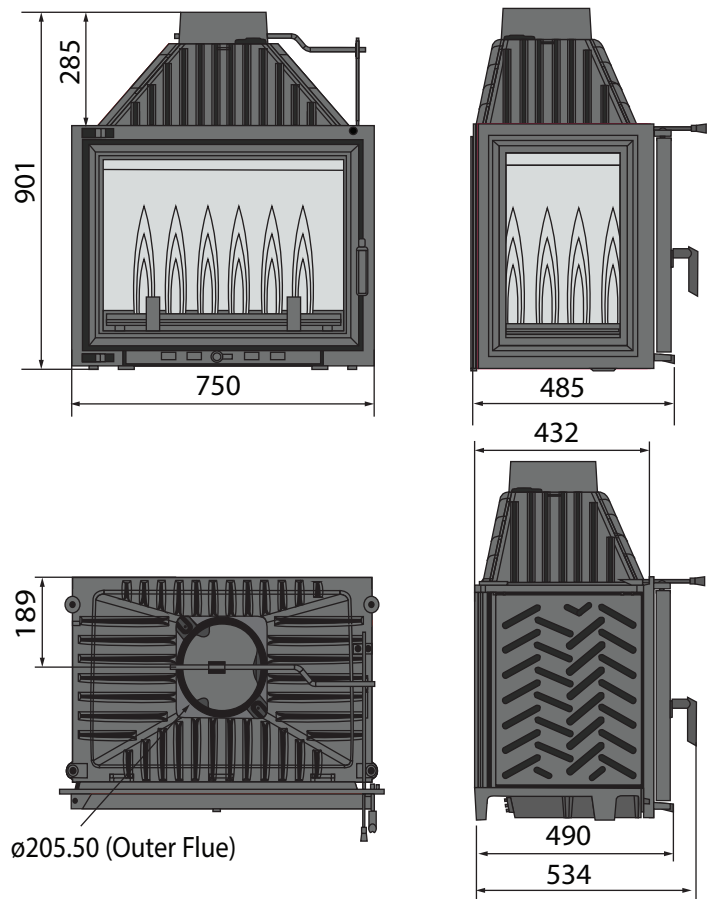

SIENA 750

RIGHT SIDED
CORNER
WOOD FIRE

By PAUL AGNEW

DESIGNS[®]

SIENA 750 2R

RIGHT SIDED CORNER WOOD FIRE

This modern minimalist wood heater can blend into a multitude of design interiors, with the flexibility to be used as an open fireplace or slow combustion unit, this corner fireplace will make a statement in any open-plan space.

Placed in the center of a room, or against against a brick wall, this beautifully crafted cast iron is sure to catch your eye from multiple angles.

Whether installed as a built-in or left freestanding, the high-quality craftsmanship guarantees reliability and durability.

Specifications

- Secure swing door opening system
- Regulation of air supply for combustion
- Built-in damper control
- Radiant combustion heating system
- Removable grate for easy cleaning
- Heat resistant glass withstands temperatures of 800°C
- Minimalist frame for modern design
- Optional external primary air intake
- Heats up to 290 sqm
- Thermal efficiency 80%