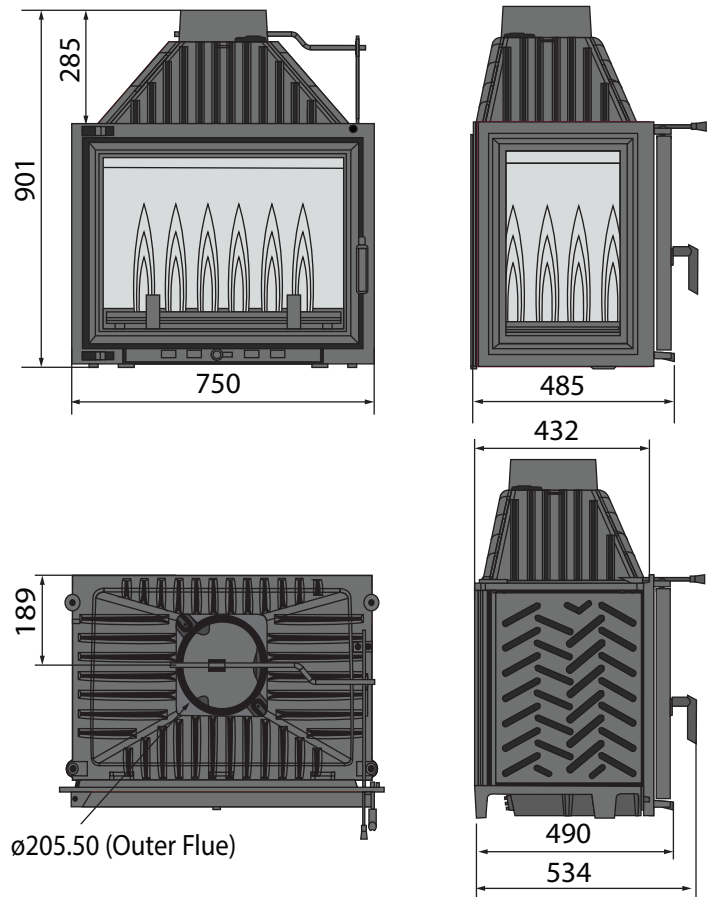

SIENA 750

LEFT SIDED
CORNER
WOOD FIRE

By **PAUL AGNEW** | **DESIGNS**®

SIENA 750 2L

LEFT SIDED CORNER WOOD FIRE

This modern minimalist wood heater can blend into a multitude of design interiors, with the flexibility to be used as an open fireplace or slow combustion unit, this corner fireplace will make a statement in any open-plan space.

Placed in the center of a room, or against against a brick wall, this beautifully crafted cast iron is sure to catch your eye from multiple angles.

Whether installed as a built-in or left freestanding, the high-quality craftsmanship guarantees reliability and durability.

Specifications

- Secure swing door opening system
- Regulation of air supply for combustion
- Built-in damper control
- Radiant combustion heating system
- Removable grate for easy cleaning
- Heat resistant glass withstands temperatures of 800°C
- Minimalist frame for modern design
- Optional external primary air intake
- Heats up to 290 sqm
- Thermal efficiency 80%