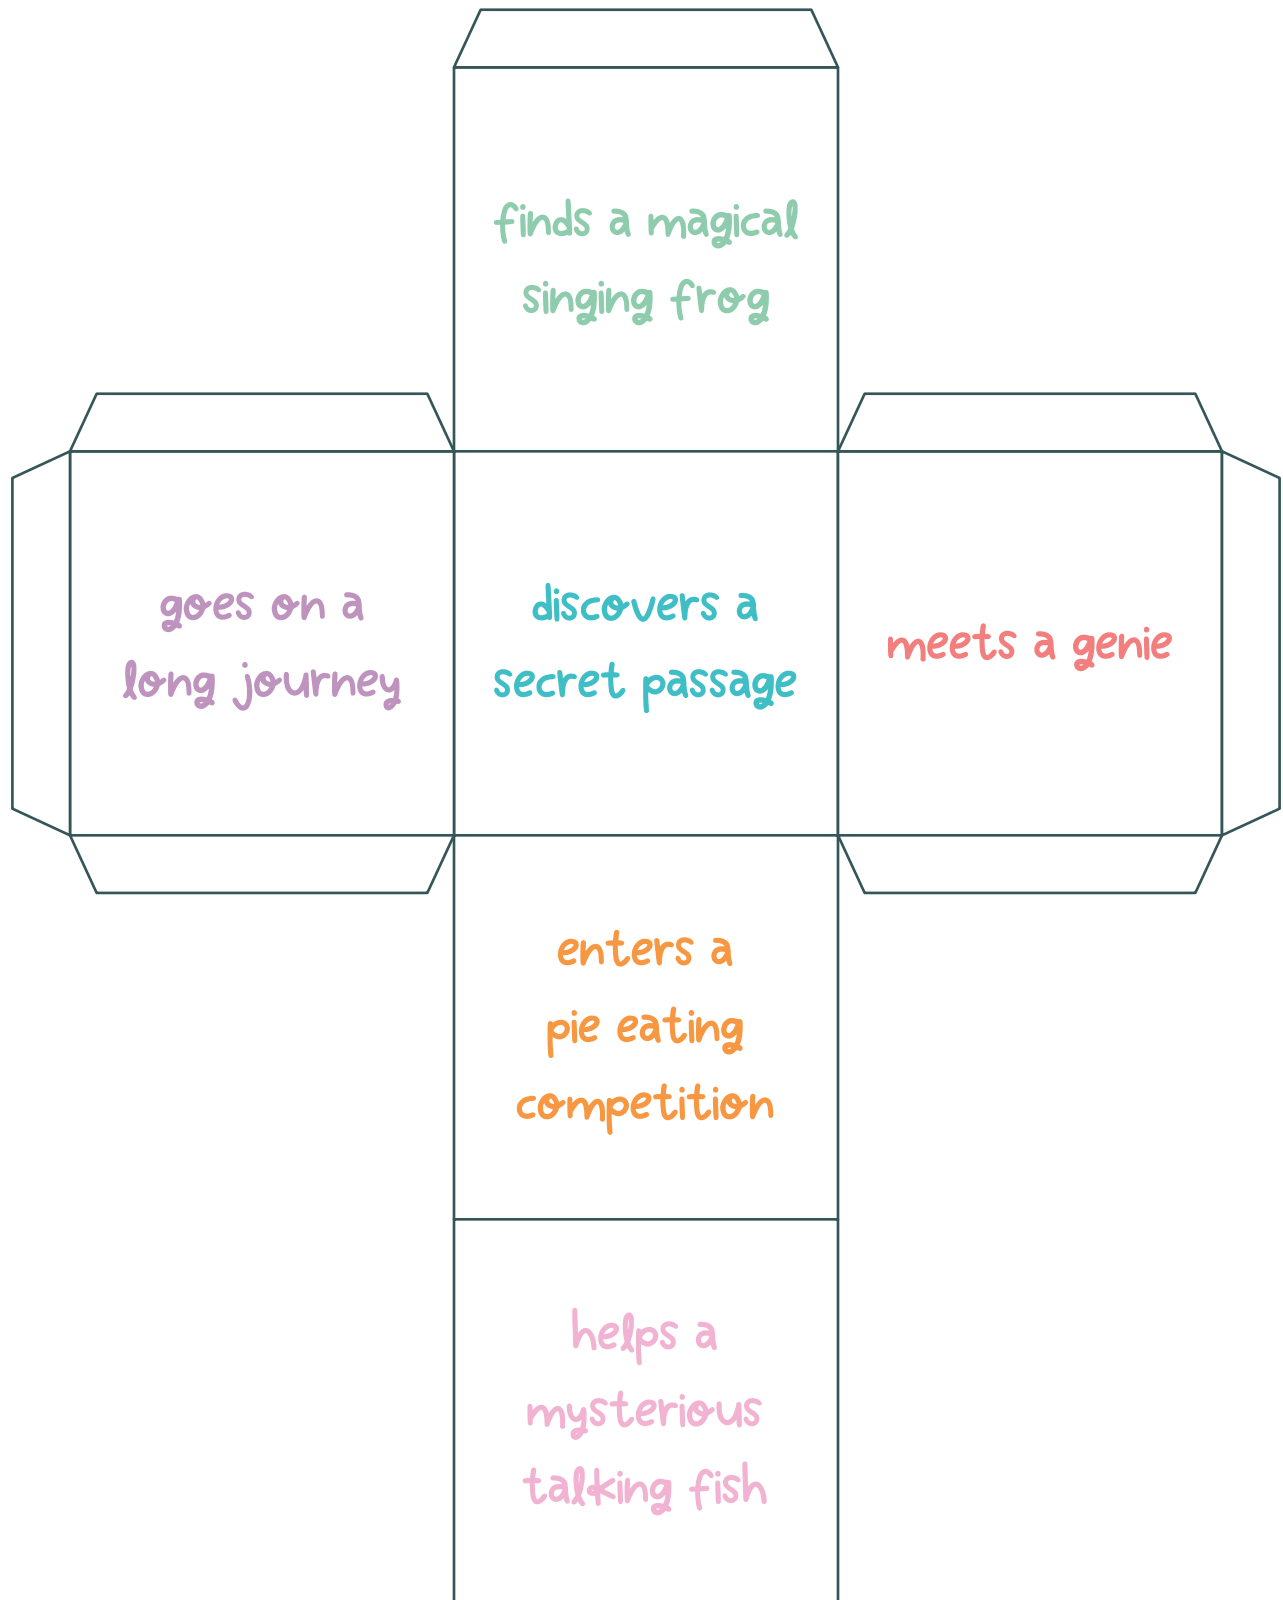

FAIRYTALE CUBES

Get ready to write your own fairytale Pals! Cut out and assemble the story cubes, or even create your own prompts with the blank cube. Roll the cubes to choose a character, action, and location then use the outline to write an original fairytale!

finds a magical
singing frog

goes on a
long journey

discovers a
secret passage

meets a genie

enters a
pie eating
competition

helps a
mysterious
talking fish

the egg-chanted forest

the wishing well

the castle

the magic garden

the duck pond

the twisty turny road

a blank cube so you
can create your
own prompts!

WRITE YOUR OWN FAIRYTALE

character

action

location

Beginning (the introduction)

Middle (the problem)

End (the solution)
