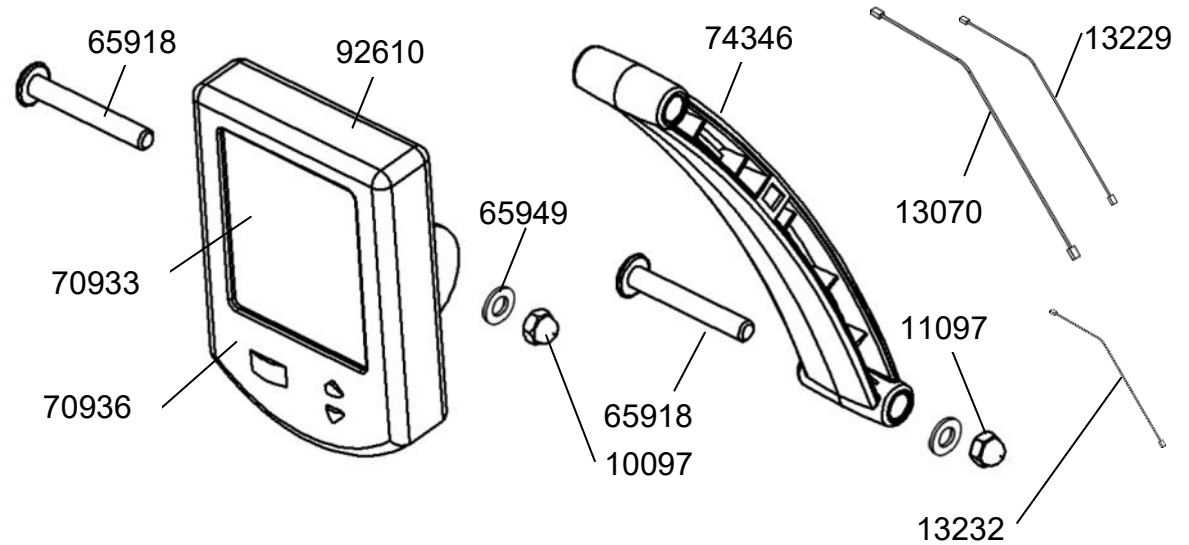

Computer Assembly

11097	2	Nut Dome Head M10 - B
13070	1	Sensor Connecting Cable 300mm
13129	1	Level Wiring 900mm
13232	1	Computer Wiring 450mm
65918	2	Dome Head Bolt M10x60 - B
65949	2	Washer M10x21x2 - B
70933	1	LCD for Auto Level
70936	1	Mambrane for Power Zone
74346	1	Computer Stalk
92610	1	Auto Level 10 Computer