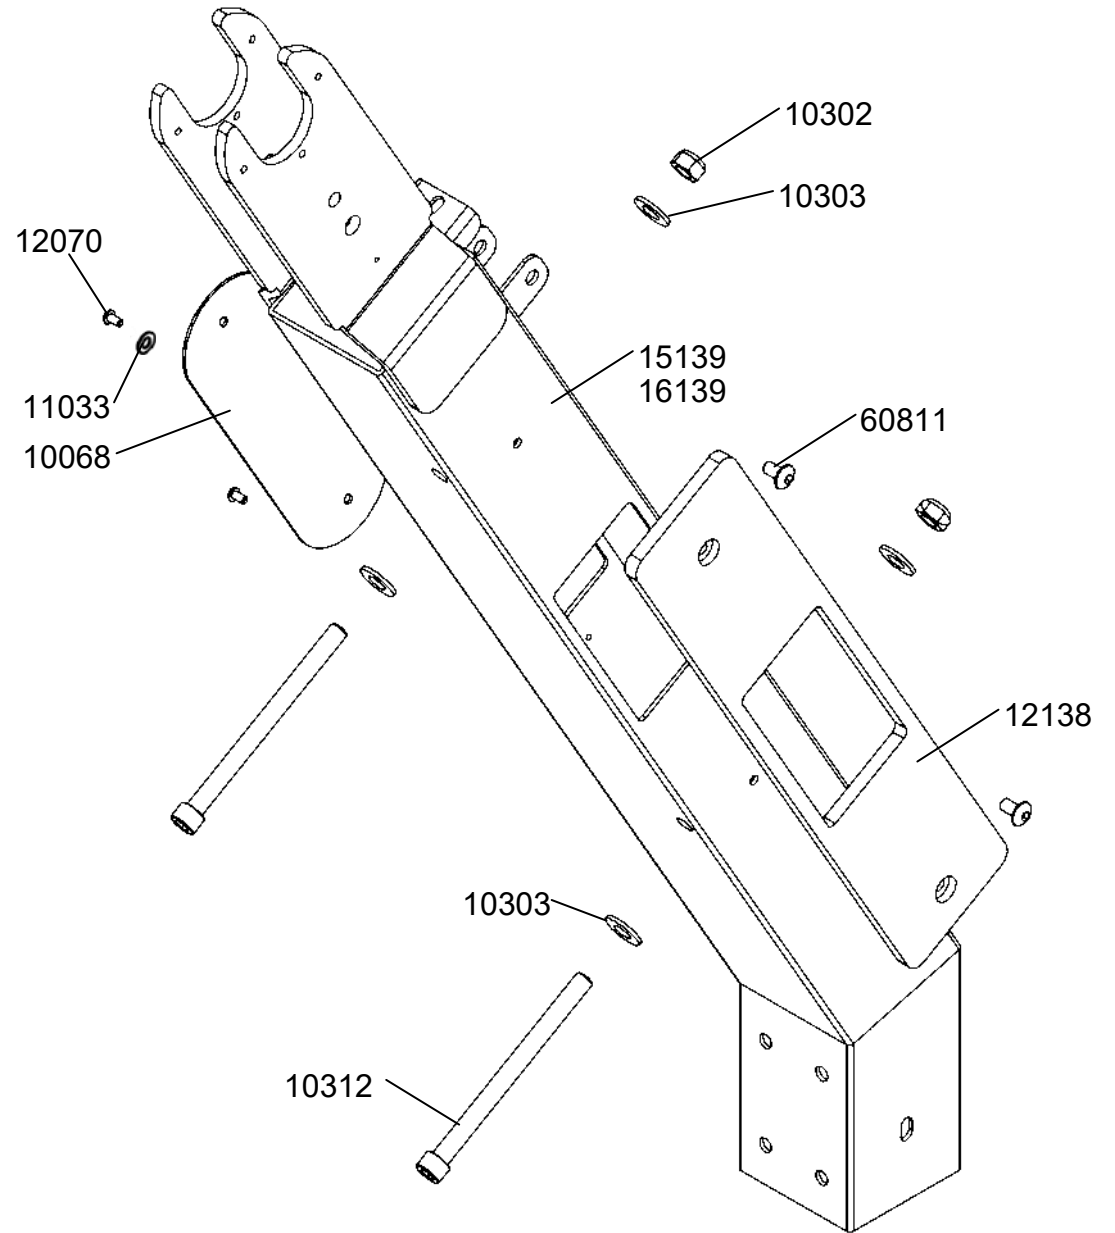

POWER UBE

Exploded Diagram

62807	2	Dome Head Bolt M8x15 - B
62813	4	Hex Head Bolt M10x130 - B
65910	4	Nyloc Nut M10 - B
65921	2	Washer M8x19x1.6 - B
65949	8	Washer M10x21x2t - B
A690	1	Complete Tank Assembly

Upper Main Frame Assembly

10068	1	Steel Side Cover 276mm
10302	2	Nyloc Nut M12 - B
10303	4	Washer M13x24x2t - B
10312	2	Hex Head Bolt M12x150 - B
11033	1	Washer M4.2x10x1t - B
12070	2	Round Head Phillips Screw M4x10 - B
12138	1	PVC Board 500x100x10mm
15139	1	Main Frame with Decal #15004 - Power UBE Orange
16139	1	Main Frame with Decal #15004 - Power UBE Gray
60811	2	Dome Head Bolt M8x10

Lower Main Frame Assembly

10164	1	End Cap 80x40	62826	4	Hex Head Bolt M6x10 - B
10165	2	Non Skid for Rower Foot Plate E620ST	65921	5	Washer M8.5x19x1.6t - B
10319	10	Rubber Pad	65931	2	Nyloc Nut M8 - B
11089	1	Dome Head Bolt M8x30 - B	66039	2	Side Rail Bumper
12140	1	Lower Main Frame E620ST	66070	2	Transport Wheel
62811	2	Dome Head Bolt M8x45 - B			

A181 Handle Complete - Left

10081	1	Washer M6x16x1
10171	1	Dome Head Bolt M6x8
12046	1	Handle - E620ST- B
12048	1	Handle Grip - UBE
20138	2	Bearing NSK6201ZZ
23139	1	Handle Shaft with Bolt-Left
60144	1	Rower Handle End Inserts 28.6mm
60145	1	Frame Plug 38.1mm
62807	1	Dome Head Bolt M8x15 - B