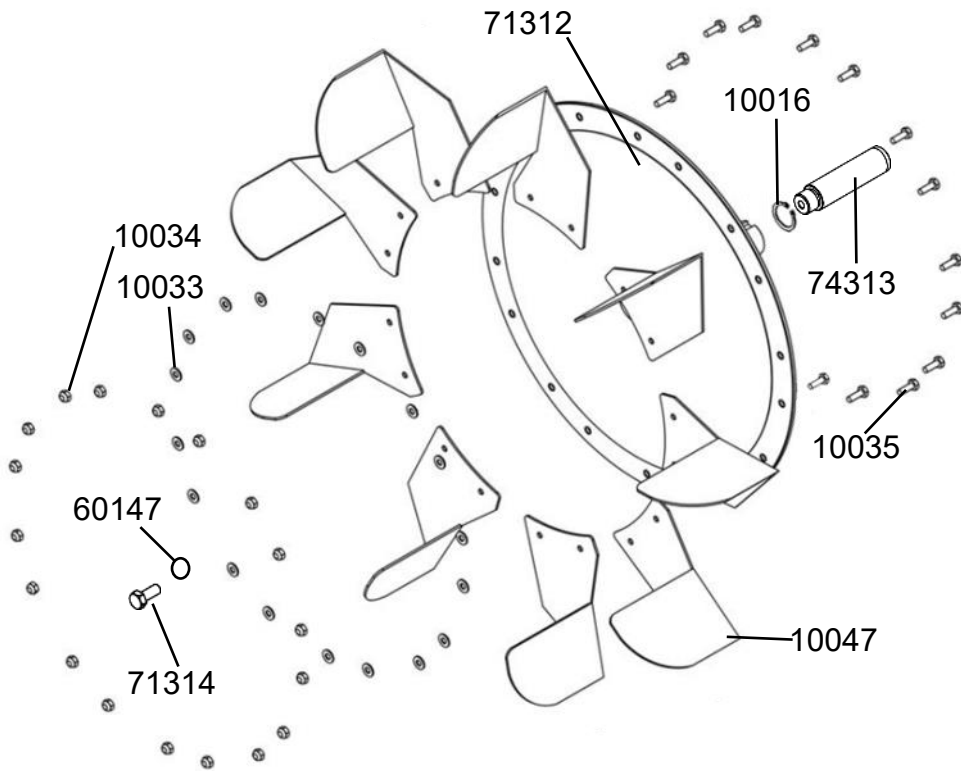

A180 Handle Complete - Right

10081	1	Washer M6x16x1
10171	1	Dome Head Bolt M6x8
12046	1	Handle - E620ST- B
12048	1	Handle Grip - UBE
20138	2	Bearing NSK6201ZZ
23149	1	Handle Shaft with Bolt-Right
60144	1	Rower Handle End Inserts 28.6mm
60145	1	Frame Plug 38.1mm
62807	1	Dome Head Bolt M8x15 - B

A420 Complete Tank Assembly

A253	1	Flywheel Assembly
A503	1	Tank Back Kit - Black
A690	1	Tank Cover Assembly
10017	1	Key Way 7x7x32
10046	1	Tank Large Seal
10062	12	Round Head Phillips Screw M3x12 SUS
10192	1	Small 5PK Transmission Pulley
10197	1	Grounding wire with O-pin
10270	2	Round Head Phillips Screw M4x8 SUS
13602	1	Dome Head Bolt M8x20 - B
15144	1	Tank Outer Cover Ring - Black
65921	1	Washer M8.5x19x1.6t - B
65931	1	Nyloc Nut M8 - B

A306 Sensor Kit

10083	1	M10x20 Bolt
10139	1	Spring Washer M10
11074	1	Speed Sensor 450mm
20150	2	Dome Head Bolt M10x15
70305	1	Sensor Bracket
70315	1	Magnetic Ring & Rare Earth Magnet #60124
73082	1	Washer 30x10.2x3t SUS same as 10138

A253 Flywheel Assembly

10016	1	C Clip STW-25
10033	18	Washer 10x4.2x1 SUS
10034	18	Nut M4 SUS
10035	18	Hex Bolt M4 SUS
10047	9	Impeller Blade
60147	1	O Ring 9.5x6.5x1.5
71312	1	Flywheel 620/720/820/920
71314	1	Hexagon Screws M8x20mm SUS
74313	1	Impeller Shaft