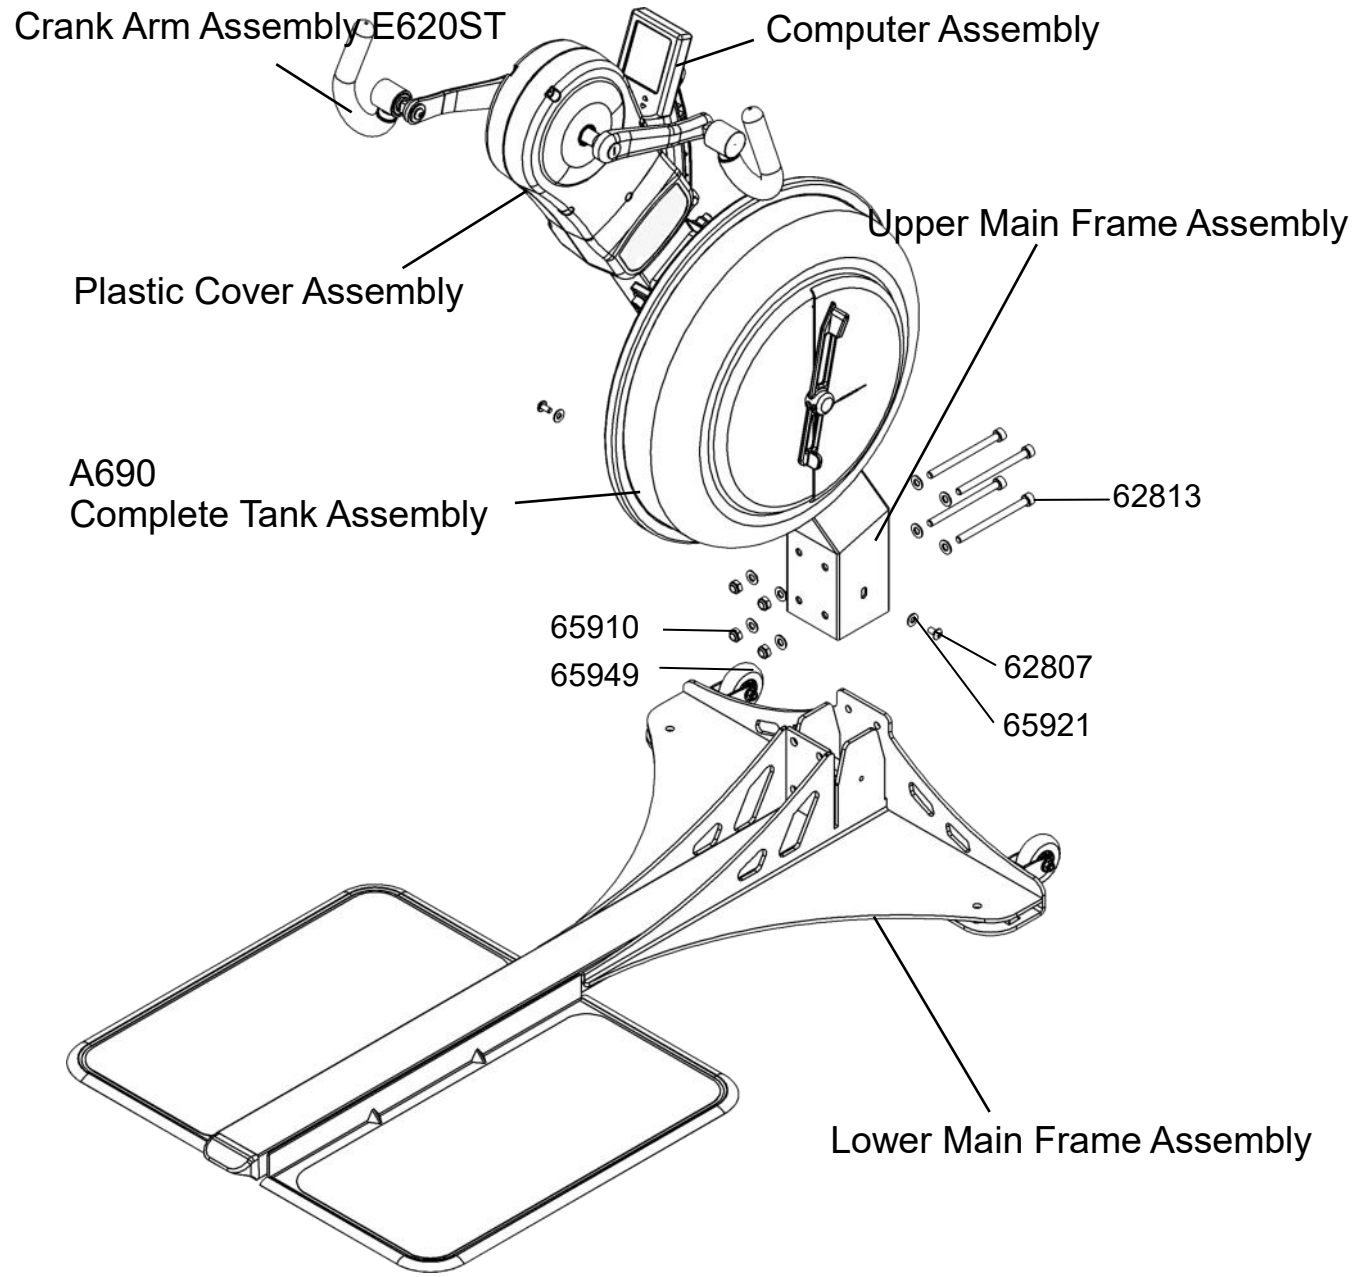

Upper Main Frame Assembly

10068	1	Steel Side Cover 276mm
10302	2	Nyloc Nut M12 - B
10303	4	Washer M13x24x2t - B
10312	2	Hex Head Bolt M12x150 - B
11033	1	Washer M4.2x10x1t - B
12070	2	Round Head Phillips Screw M4x10 - B
12138	1	PVC Board 500x100x10mm
15139	1	Main Frame with Decal #15004 - Power UBE Orange
16139	1	Main Frame with Decal #15004 - Power UBE Gray
60811	2	Dome Head Bolt M8x10

Lower Main Frame Assembly

10164	1	End Cap 80x40	62826	4	Hex Head Bolt M6x10 - B
10165	2	Non Skid for Rower Foot Plate E620ST	65921	5	Washer M8.5x19x1.6t - B
10319	10	Rubber Pad	65931	2	Nyloc Nut M8 - B
11089	1	Dome Head Bolt M8x30 - B	66039	2	Side Rail Bumper
12140	1	Lower Main Frame E620ST	66070	2	Transport Wheel
62811	2	Dome Head Bolt M8x45 - B			

A180 Handle Complete - Right

10081	1	Washer M6x16x1
10171	1	Dome Head Bolt M6x8
12046	1	Handle - E620ST- B
12048	1	Handle Grip - UBE
20138	2	Bearing NSK6201ZZ
23149	1	Handle Shaft with Bolt-Right
60144	1	Rower Handle End Inserts 28.6mm
60145	1	Frame Plug 38.1mm
62807	1	Dome Head Bolt M8x15 - B