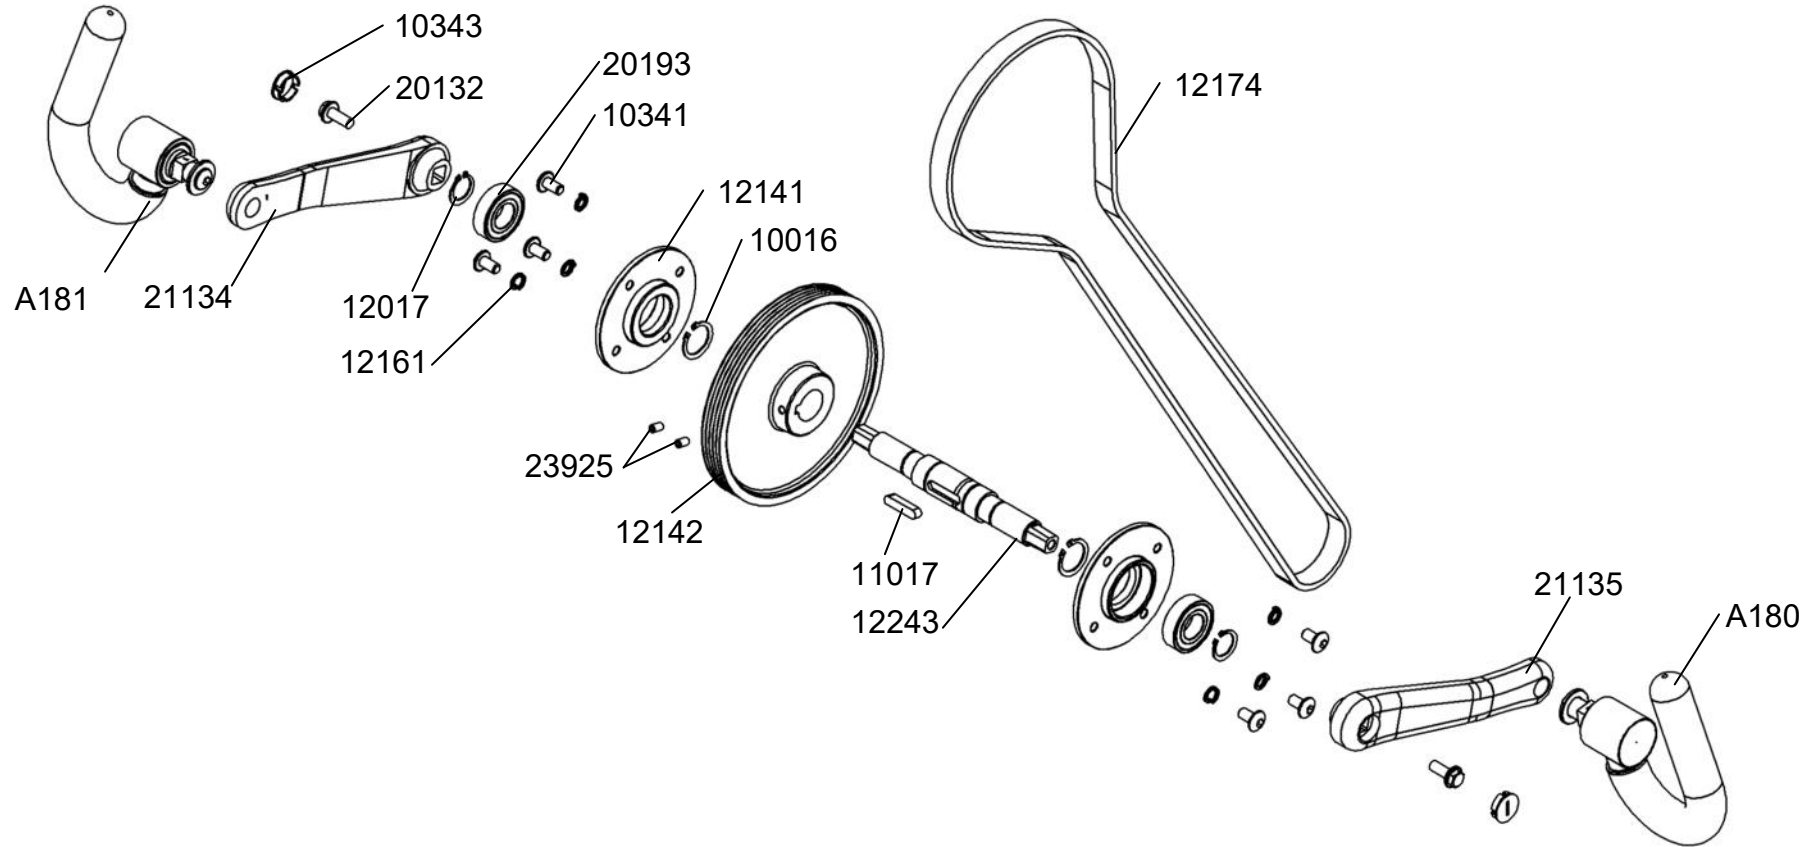

A599 Crank Arm Assembly

10016	2	C Clip STW-25	12243	1	Pulley Shaft
10341	6	Dome Head Bolt M6x15	20132	2	French Screw M8x20xP1.0
10343	2	End Cap for Crank - B	20193	2	NSK 6004ZZ Aluminum Block Housing Bearing
11017	1	Key Way 7x7x38	21134	1	Crank-Left - 620&820
12017	2	C Clip 20mm	21135	1	Crank-Right - 620&820
12141	2	Bearing Housing	23925	2	Grub Screws M6x10
12142	1	7PK Transmission Pulley 170mm	A180	1	Handle Complete - Right
12161	6	Spring Washer M6	A181	1	Handle Complete - Left
12174	1	5PK Belt 1590