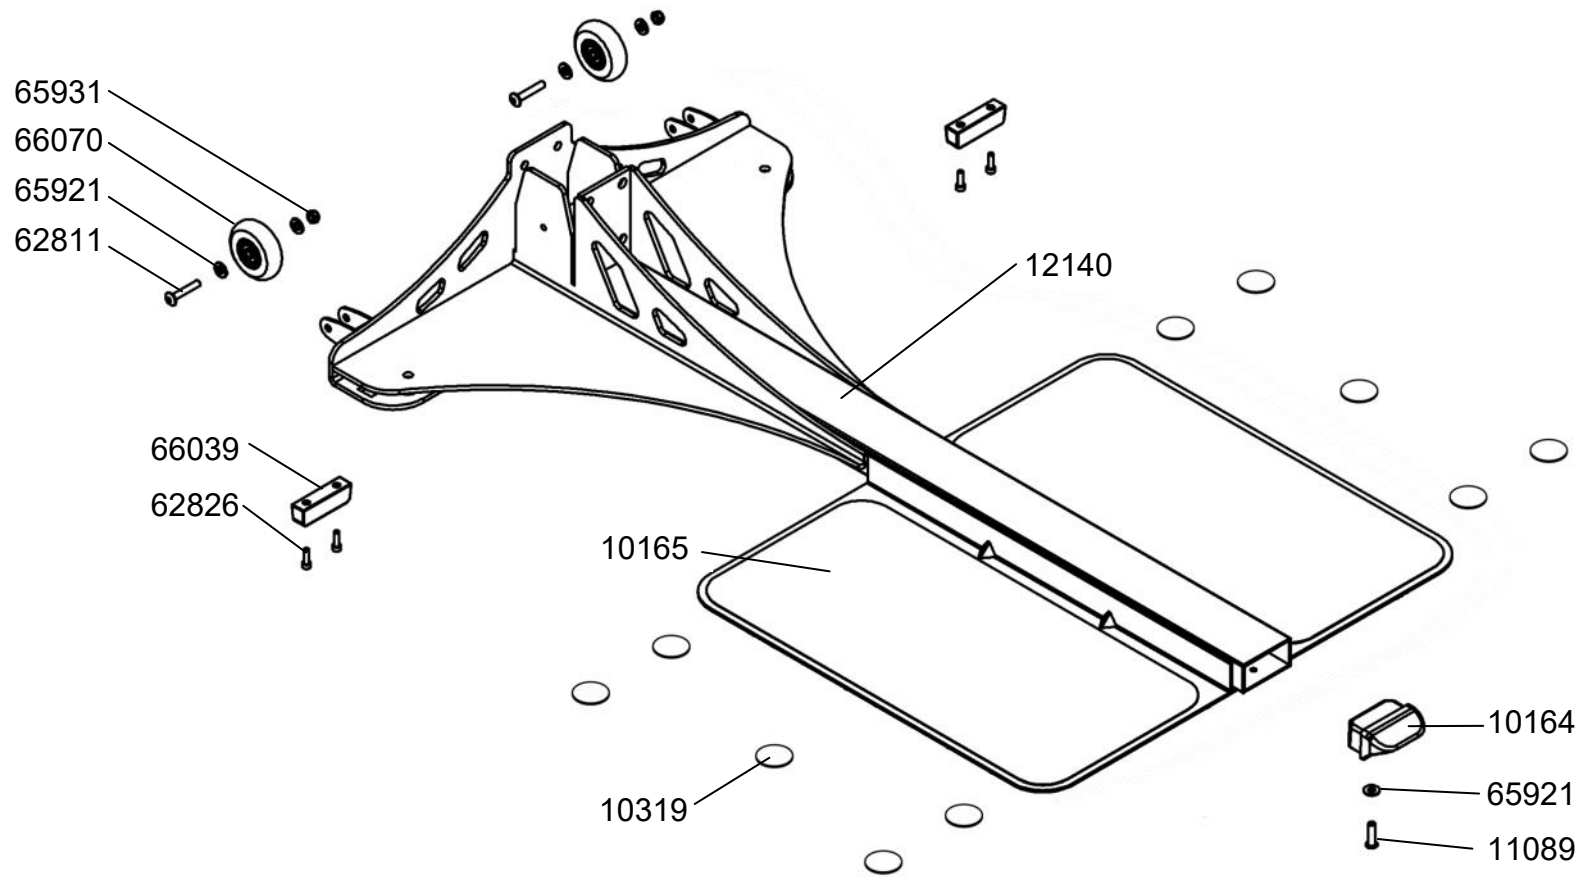

POWER UBE

Exploded Diagram

62807	2	Dome Head Bolt M8x15 - B
62813	4	Hex Head Bolt M10x130 - B
65910	4	Nyloc Nut M10 - B
65921	2	Washer M8x19x1.6 - B
65949	8	Washer M10x21x2t - B
A690	1	Complete Tank Assembly

Upper Main Frame Assembly

10068	1	Steel Side Cover 276mm
10302	2	Nyloc Nut M12 - B
10303	4	Washer M13x24x2t - B
10312	2	Hex Head Bolt M12x150 - B
11033	1	Washer M4.2x10x1t - B
12070	2	Round Head Phillips Screw M4x10 - B
12138	1	PVC Board 500x100x10mm
15139	1	Main Frame with Decal #15004 - Power UBE Orange
16139	1	Main Frame with Decal #15004 - Power UBE Gray
60811	2	Dome Head Bolt M8x10

Lower Main Frame Assembly

10164	1	End Cap 80x40	62826	4	Hex Head Bolt M6x10 - B
10165	2	Non Skid for Rower Foot Plate E620ST	65921	5	Washer M8.5x19x1.6t - B
10319	10	Rubber Pad	65931	2	Nyloc Nut M8 - B
11089	1	Dome Head Bolt M8x30 - B	66039	2	Side Rail Bumper
12140	1	Lower Main Frame E620ST	66070	2	Transport Wheel
62811	2	Dome Head Bolt M8x45 - B			