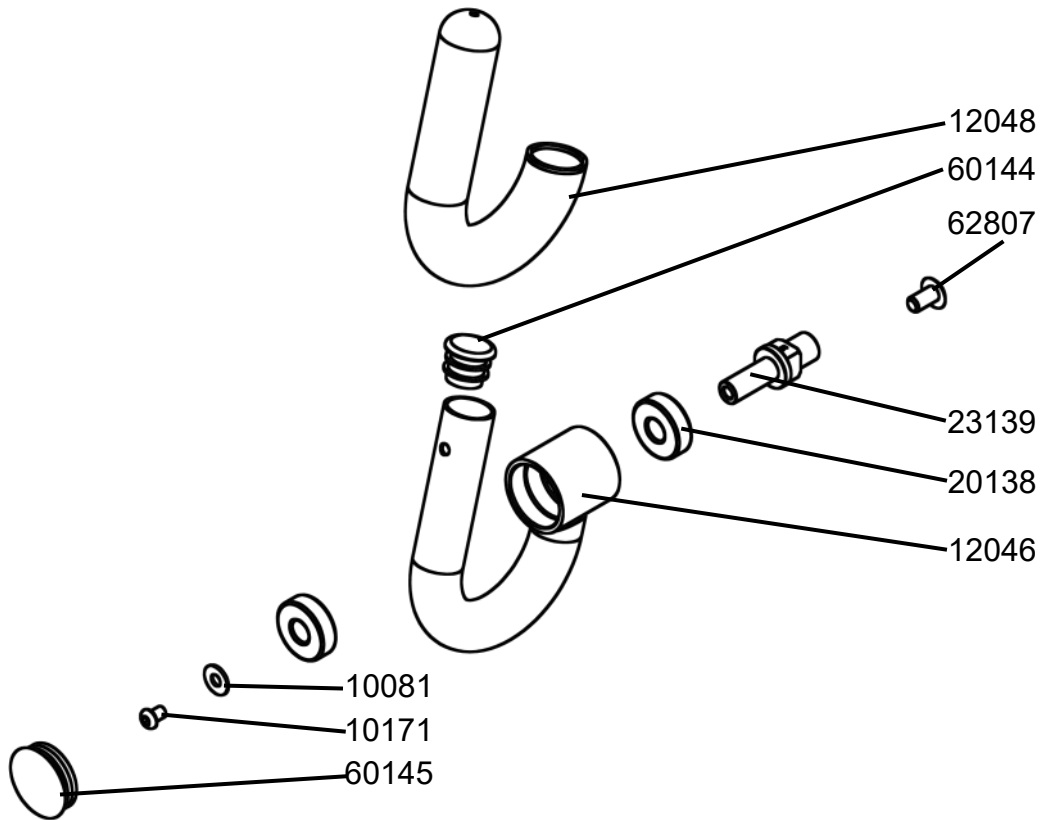

Lower Main Frame Assembly

10164	1	End Cap 80x40	62826	4	Hex Head Bolt M6x10 - B
10165	2	Non Skid for Rower Foot Plate E620ST	65921	5	Washer M8.5x19x1.6t - B
10319	10	Rubber Pad	65931	2	Nyloc Nut M8 - B
11089	1	Dome Head Bolt M8x30 - B	66039	2	Side Rail Bumper
12140	1	Lower Main Frame E620ST	66070	2	Transport Wheel
62811	2	Dome Head Bolt M8x45 - B			

A599 Crank Arm Assembly

10016	2	C Clip STW-25	12243	1	Pulley Shaft
10341	6	Dome Head Bolt M6x15	20132	2	French Screw M8x20xP1.0
10343	2	End Cap for Crank - B	20193	2	NSK 6004ZZ Aluminum Block Housing Bearing
11017	1	Key Way 7x7x38	21134	1	Crank-Left - 620&820
12017	2	C Clip 20mm	21135	1	Crank-Right - 620&820
12141	2	Bearing Housing	23925	2	Grub Screws M6x10
12142	1	7PK Transmission Pulley 170mm	A180	1	Handle Complete - Right
12161	6	Spring Washer M6	A181	1	Handle Complete - Left
12174	1	5PK Belt 1590			

A181 Handle Complete - Left

10081	1	Washer M6x16x1
10171	1	Dome Head Bolt M6x8
12046	1	Handle - E620ST- B
12048	1	Handle Grip - UBE
20138	2	Bearing NSK6201ZZ
23139	1	Handle Shaft with Bolt-Left
60144	1	Rower Handle End Inserts 28.6mm
60145	1	Frame Plug 38.1mm
62807	1	Dome Head Bolt M8x15 - B

A180 Handle Complete - Right

10081	1	Washer M6x16x1
10171	1	Dome Head Bolt M6x8
12046	1	Handle - E620ST- B
12048	1	Handle Grip - UBE
20138	2	Bearing NSK6201ZZ
23149	1	Handle Shaft with Bolt-Right
60144	1	Rower Handle End Inserts 28.6mm
60145	1	Frame Plug 38.1mm
62807	1	Dome Head Bolt M8x15 - B