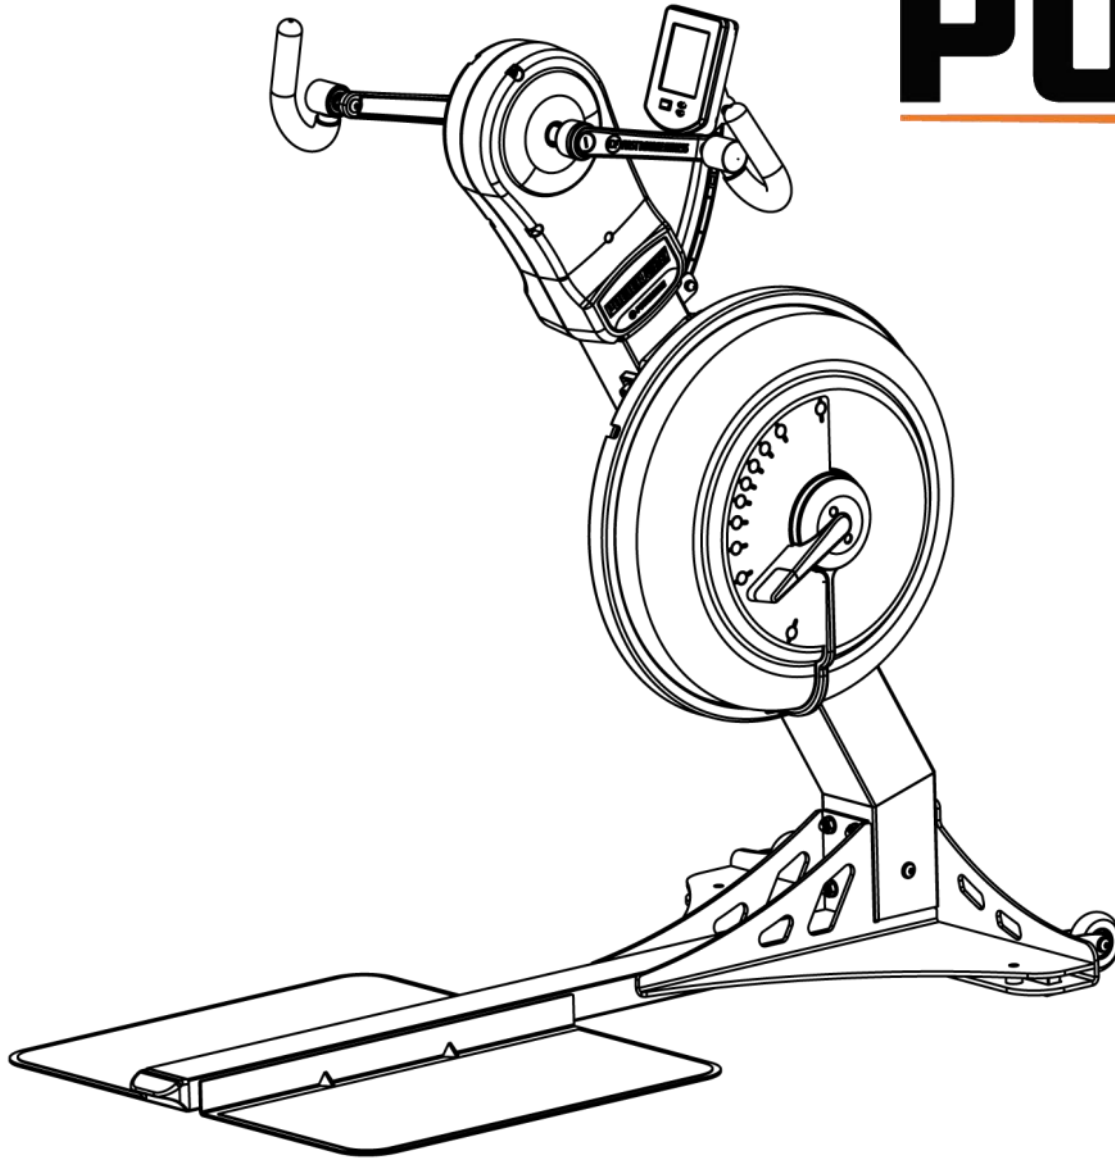

POWER UBE

Exploded Diagram

62807	2	Dome Head Bolt M8x15 - B
62813	4	Hex Head Bolt M10x130 - B
65910	4	Nyloc Nut M10 - B
65921	2	Washer M8x19x1.6 - B
65949	8	Washer M10x21x2t - B
A690	1	Complete Tank Assembly

Upper Main Frame Assembly

10068	1	Steel Side Cover 276mm
10302	2	Nyloc Nut M12 - B
10303	4	Washer M13x24x2t - B
10312	2	Hex Head Bolt M12x150 - B
11033	1	Washer M4.2x10x1t - B
12070	2	Round Head Phillips Screw M4x10 - B
12138	1	PVC Board 500x100x10mm
15139	1	Main Frame with Decal #15004 - Power UBE Orange
16139	1	Main Frame with Decal #15004 - Power UBE Gray
60811	2	Dome Head Bolt M8x10

Lower Main Frame Assembly

10164	1	End Cap 80x40	62826	4	Hex Head Bolt M6x10 - B
10165	2	Non Skid for Rower Foot Plate E620ST	65921	5	Washer M8.5x19x1.6t - B
10319	10	Rubber Pad	65931	2	Nyloc Nut M8 - B
11089	1	Dome Head Bolt M8x30 - B	66039	2	Side Rail Bumper
12140	1	Lower Main Frame E620ST	66070	2	Transport Wheel
62811	2	Dome Head Bolt M8x45 - B			