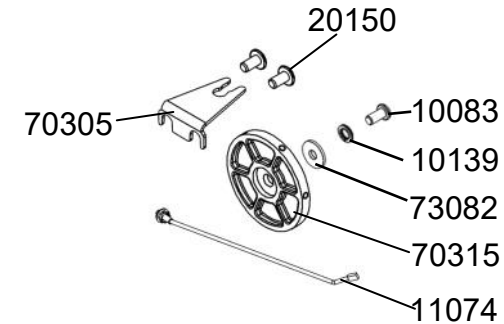

10083	1	M10x20 Bolt
10139	1	Spring Washer M10
11074	1	Speed Sensor 450mm
20150	2	Dome Head Bolt M10x15
70305	1	Sensor Bracket
70315	1	Magnetic Ring & Rare Earth Magnet #60124
73082	1	Washer 30x10.2x3t SUS same as 10138