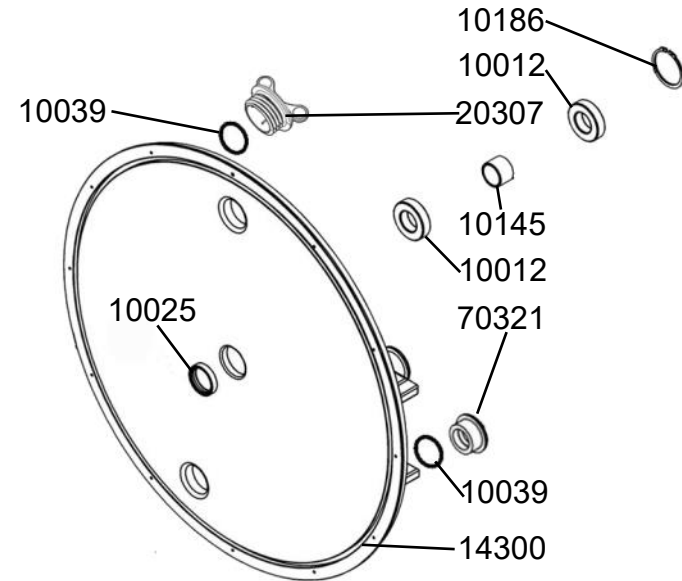

A180 Handle Complete - Right

10081	1	Washer M6x16x1
10171	1	Dome Head Bolt M6x8
12046	1	Handle - E620ST- B
12048	1	Handle Grip - UBE
20138	2	Bearing NSK6201ZZ
23149	1	Handle Shaft with Bolt-Right
60144	1	Rower Handle End Inserts 28.6mm
60145	1	Frame Plug 38.1mm
62807	1	Dome Head Bolt M8x15 - B

A306 Sensor Kit

10083	1	M10x20 Bolt
10139	1	Spring Washer M10
11074	1	Speed Sensor 450mm
20150	2	Dome Head Bolt M10x15
70305	1	Sensor Bracket
70315	1	Magnetic Ring & Rare Earth Magnet #60124
73082	1	Washer 30x10.2x3t SUS same as 10138

A253 Flywheel Assembly

10016	1	C Clip STW-25
10033	18	Washer 10x4.2x1 SUS
10034	18	Nut M4 SUS
10035	18	Hex Bolt M4 SUS
10047	9	Impeller Blade
60147	1	O Ring 9.5x6.5x1.5
71312	1	Flywheel 620/720/820/920
71314	1	Hexagon Screws M8x20mm SUS
74313	1	Impeller Shaft

A012 Tank Bearing & Seal Kit

10012	2	Bearing NSK6005ZZ
10025	1	Seal NBR 37x30x8t for Flywheel Shaft
10145	1	Bearing Spacer 30x25.1x20.5mm
10186	1	C Clip RTW-48

A503 Tank Back Kit - Black

10012	2	Bearing NSK6005ZZ
10025	1	Seal NBR 37x30x8t for Flywheel Shaft
10145	1	Bearing Spacer 30x25.1x20.5mm
10186	1	C Clip RTW-48
10340	1	Tank Back - Black
20307	1	Wing Plug Black with O-ring #10039
70321	1	Tank Plug Black with O Ring #10039