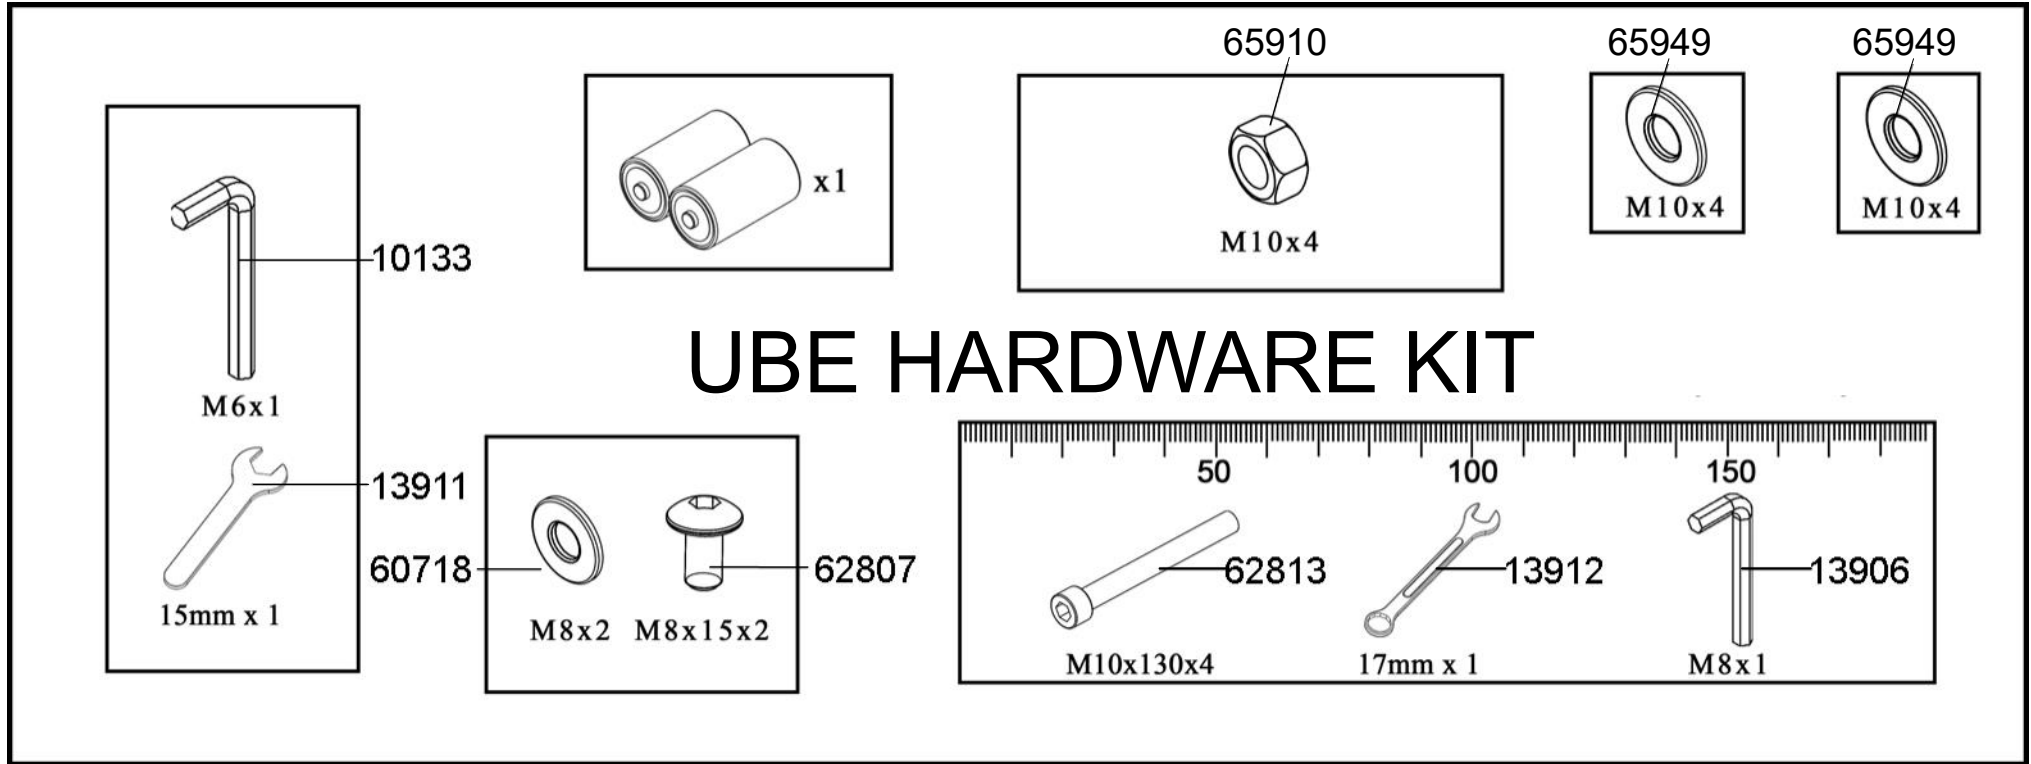

A180 Handle Complete - Right

10081	1	Washer M6x16x1
10171	1	Dome Head Bolt M6x8
12046	1	Handle - E620ST- B
12048	1	Handle Grip - UBE
20138	2	Bearing NSK6201ZZ
23149	1	Handle Shaft with Bolt-Right
60144	1	Rower Handle End Inserts 28.6mm
60145	1	Frame Plug 38.1mm
62807	1	Dome Head Bolt M8x15 - B

A253 Flywheel Assembly

10016	1	C Clip STW-25
10033	18	Washer 10x4.2x1 SUS
10034	18	Nut M4 SUS
10035	18	Hex Bolt M4 SUS
10047	9	Impeller Blade
60147	1	O Ring 9.5x6.5x1.5
71312	1	Flywheel 620/720/820/920
71314	1	Hexagon Screws M8x20mm SUS
74313	1	Impeller Shaft

A012 Tank Bearing & Seal Kit

10012	2	Bearing NSK6005ZZ
10025	1	Seal NBR 37x30x8t for Flywheel Shaft
10145	1	Bearing Spacer 30x25.1x20.5mm
10186	1	C Clip RTW-48

A503 Tank Back Kit - Black

10012	2	Bearing NSK6005ZZ
10025	1	Seal NBR 37x30x8t for Flywheel Shaft
10145	1	Bearing Spacer 30x25.1x20.5mm
10186	1	C Clip RTW-48
10340	1	Tank Back - Black
20307	1	Wing Plug Black with O-ring #10039
70321	1	Tank Plug Black with O Ring #10039

HUBE - Hardware Kit

10133	1	6mm Allen key
10208	1	AA Battery
13911	1	15mm Spanner
13912	1	17mm Spanner
13913	1	8mm Allen key
62807	2	Dome Head Bolt M8x15 - B
62813	4	Hex Head Bolt M10x130 - B
65910	4	Nyloc Nut M10 - B
65921	2	Washer M8.5x19x1.6t - B
65949	8	Washer M10x21x2t - B