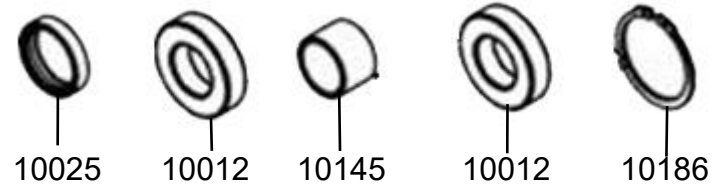

A012 Tank Bearing & Seal Kit

10012	2	Bearing NSK6005ZZ
10025	1	Seal NBR 37x30x8t for Flywheel Shaft
10145	1	Bearing Spacer 30x25.1x20.5mm
10186	1	C Clip RTW-48