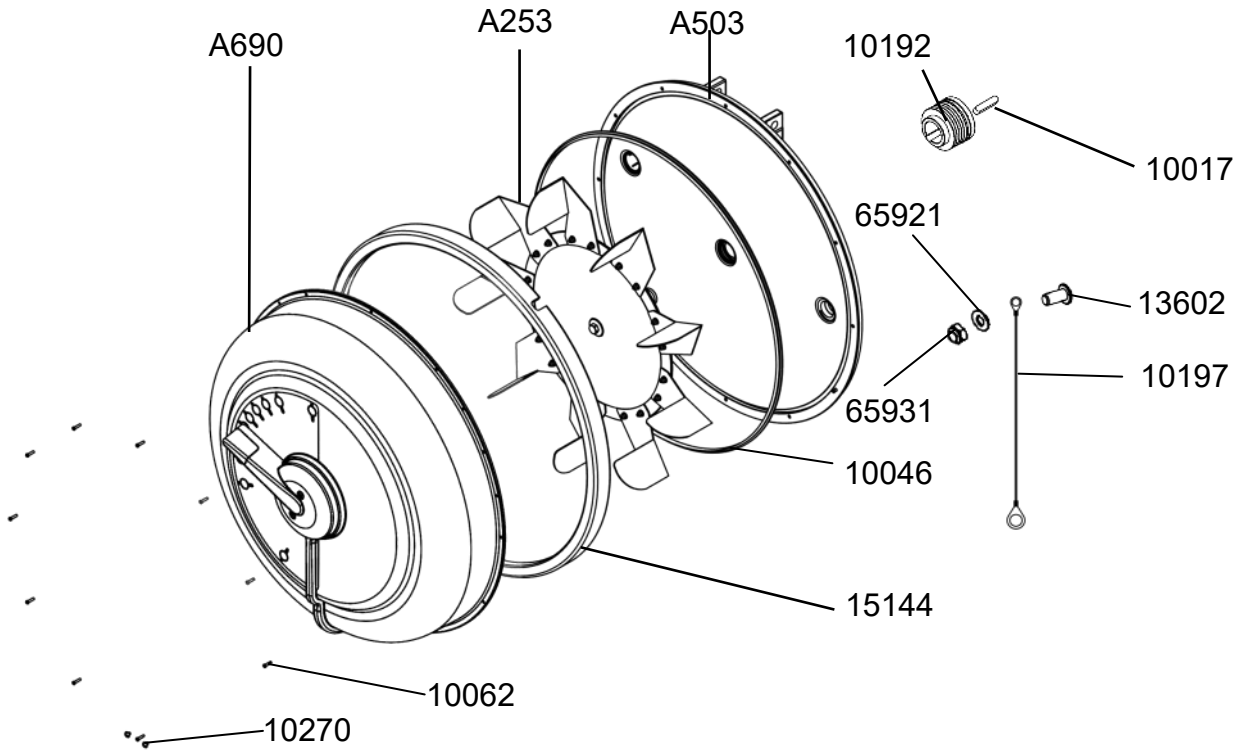

A420 Complete Tank Assembly

A253	1	Flywheel Assembly
A503	1	Tank Back Kit - Black
A690	1	Tank Cover Assembly
10017	1	Key Way 7x7x32
10046	1	Tank Large Seal
10062	12	Round Head Phillips Screw M3x12 SUS
10192	1	Small 5PK Transmission Pulley
10197	1	Grounding wire with O-pin
10270	2	Round Head Phillips Screw M4x8 SUS
13602	1	Dome Head Bolt M8x20 - B
15144	1	Tank Outer Cover Ring - Black
65921	1	Washer M8.5x19x1.6t - B
65931	1	Nyloc Nut M8 - B

A306 Sensor Kit