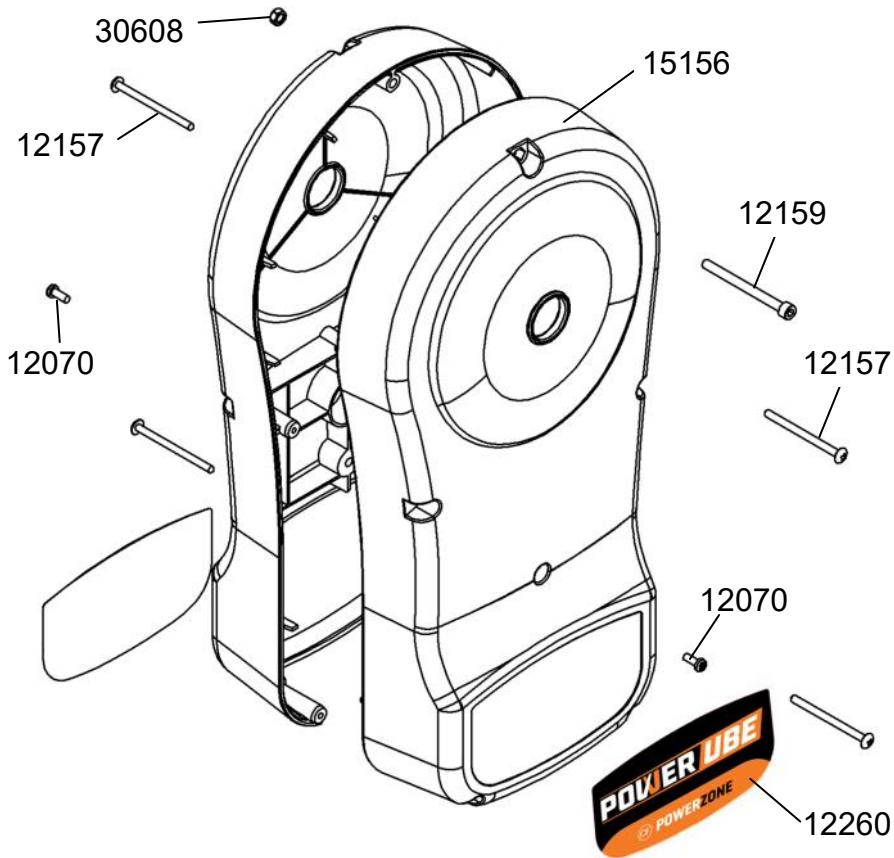

Plastic Cover Assembly

12070	2	Round Head Phillips Screw M4x10 - B
12157	4	Bolt 5/32 25mm
12159	1	Hex Head Bolt M5x60 - B
15156	2	Plastic Cover with Decal #12260
30608	1	Nyloc Nut M5 - B