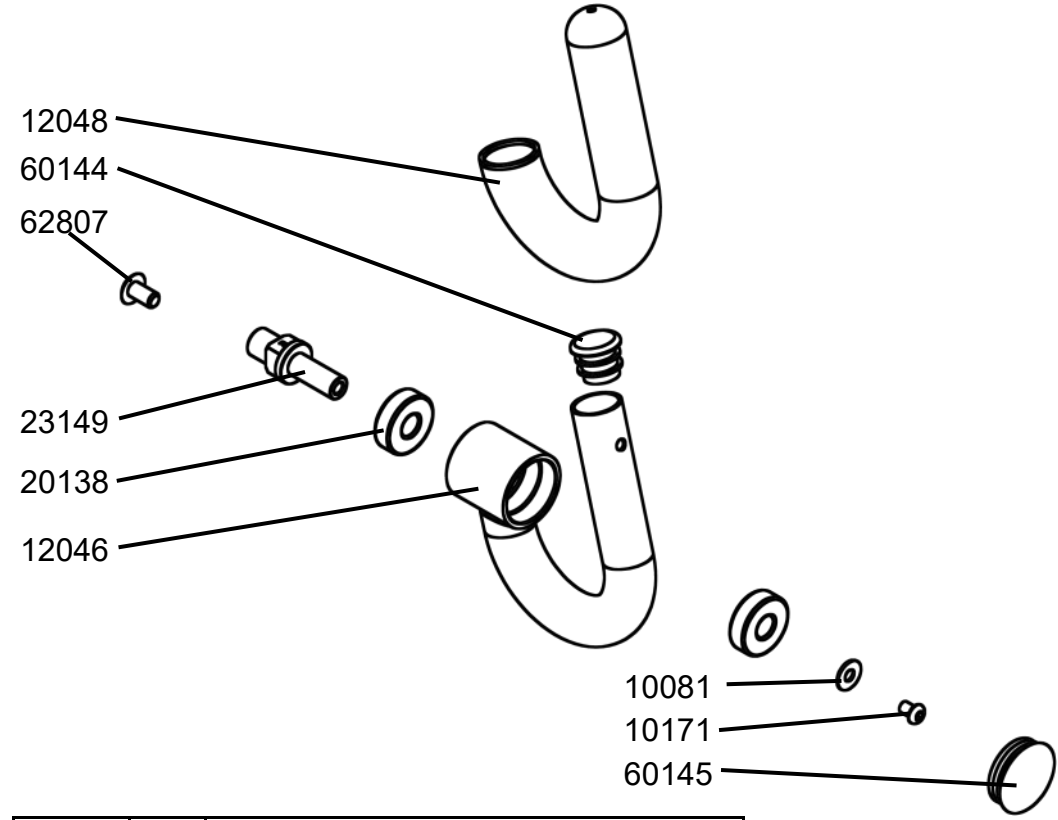

Lower Main Frame Assembly

10164	1	End Cap 80x40	62826	4	Hex Head Bolt M6x10 - B
10165	2	Non Skid for Rower Foot Plate E620ST	65921	5	Washer M8.5x19x1.6t - B
10319	10	Rubber Pad	65931	2	Nyloc Nut M8 - B
11089	1	Dome Head Bolt M8x30 - B	66039	2	Side Rail Bumper
12140	1	Lower Main Frame E620ST	66070	2	Transport Wheel
62811	2	Dome Head Bolt M8x45 - B			

A599 Crank Arm Assembly

10016	2	C Clip STW-25	12243	1	Pulley Shaft
10341	6	Dome Head Bolt M6x15	20132	2	French Screw M8x20xP1.0
10343	2	End Cap for Crank - B	20193	2	NSK 6004ZZ Aluminum Block Housing Bearing
11017	1	Key Way 7x7x38	21134	1	Crank-Left - 620&820
12017	2	C Clip 20mm	21135	1	Crank-Right - 620&820
12141	2	Bearing Housing	23925	2	Grub Screws M6x10
12142	1	7PK Transmission Pulley 170mm	A180	1	Handle Complete - Right
12161	6	Spring Washer M6	A181	1	Handle Complete - Left
12174	1	5PK Belt 1590			

A181 Handle Complete - Left

10081	1	Washer M6x16x1
10171	1	Dome Head Bolt M6x8
12046	1	Handle - E620ST- B
12048	1	Handle Grip - UBE
20138	2	Bearing NSK6201ZZ
23139	1	Handle Shaft with Bolt-Left
60144	1	Rower Handle End Inserts 28.6mm
60145	1	Frame Plug 38.1mm
62807	1	Dome Head Bolt M8x15 - B

A180 Handle Complete - Right

10081	1	Washer M6x16x1
10171	1	Dome Head Bolt M6x8
12046	1	Handle - E620ST- B
12048	1	Handle Grip - UBE
20138	2	Bearing NSK6201ZZ
23149	1	Handle Shaft with Bolt-Right
60144	1	Rower Handle End Inserts 28.6mm
60145	1	Frame Plug 38.1mm
62807	1	Dome Head Bolt M8x15 - B