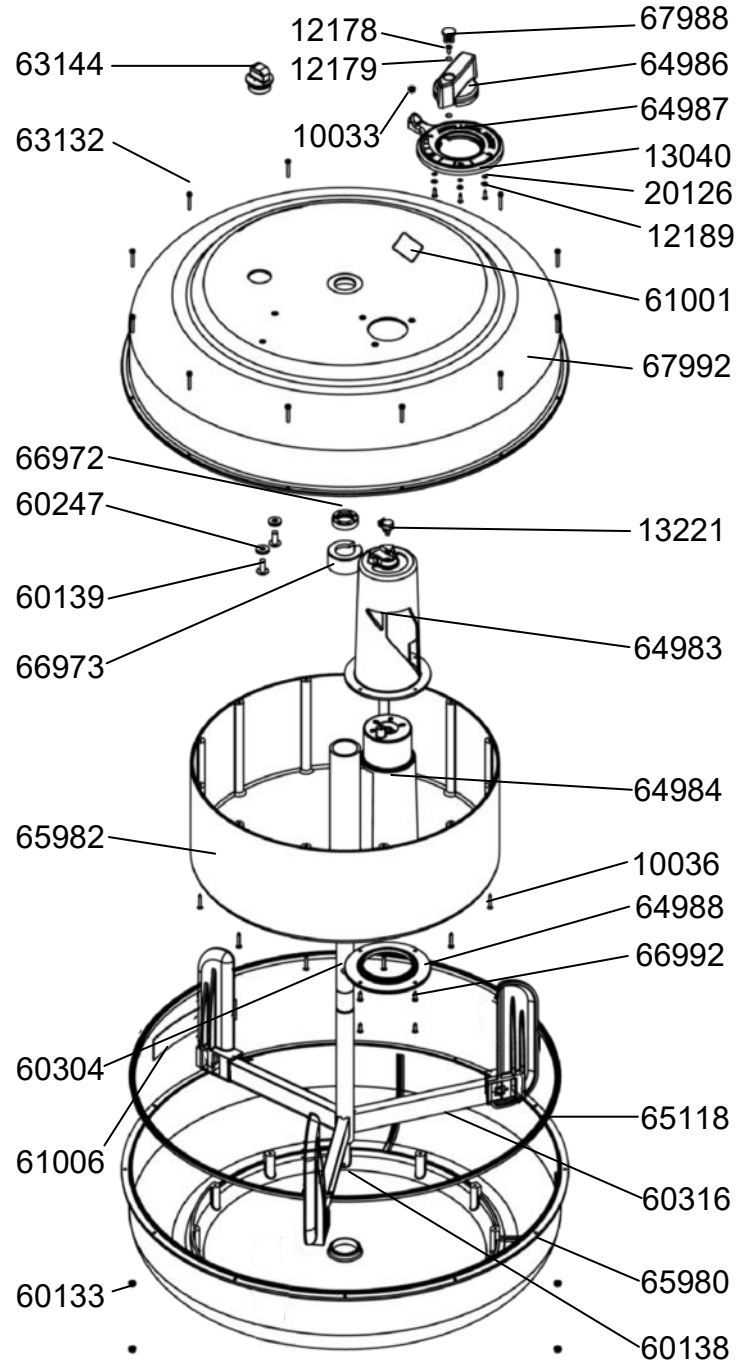

NEON PRO V

Black Green Orange Yellow

EPBV EPGV EPOV EPYV

Exploded Diagram

10100	12	Washer M6x16x1t - B
10172	4	Special Bolt M10x29.5 - B
13619	12	Dome Head Bolt M6x15 - B
20012	1	Rear Board with Washer #10150 & Bolt #62826 - Gloss Black
20013	1	Rear Board with Washer #10150 & Bolt #62826 - Green
20014	1	Rear Board with Washer #10150 & Bolt #62826 - Yellow
20015	1	Rear Board with Washer #10150 & Bolt #62826 - Orange
36008	4	Support Bracket for Elevated Leg
62810	4	Dome Head Bolt M8x35 - B
62811	4	Dome Head Bolt M8x45 - B
62819	2	Hex Head Bolt M8x60 - B
62826	1	Hex Head Bolt M6x10 - B
65820	1	Bungee Hook Mount
65921	16	Washer M8.5x19x1.6t - B
65923	1	Bungee Hook End 8mm
65931	6	Nyloc Nut M8 -B
65949	4	Washer M10x21x2t - B

A578B - 5 Level Tank Complete Assembly

FDF PN	Qty	Description
10033	1	Washer M4.2x10x1t SUS
10036	12	Flat Tapping Screw M3x20 - SUS
12178	1	Dome Head Bolt M3x10 SUS
12179	1	Washer M3x8x1t SUS
12189	3	Tank Internal Screw M4x10 SUS
13040	3	O Ring
13221	1	Potentiometer with Hex Nuts & Wiring 100mm
20126	3	Plastic Washer M4x12
60133	12	Nyloc Nut M3 - SUS
60138	1	Impeller End Cap
60139	2	Dome Head Bolt M6x15 - SUS
60247	2	O Ring 15.6X6.7X3.5mm
60304	1	Flywheel Upper Shaft
60316	1	Flywheel Lower Shaft with Impeller #64971- L4/L5-B
61001	1	Tank Bonding Strip 3M-VHB 40x40x1mm
63132	12	Allen Key Bolt M3x20 - SUS
63144	1	Tank Plug for HS Tank
64983	1	L4/L5 Tank Adjuster Outer Valve & Rubber Spacer #66974 & M6 Ball Plunger #66976
64984	1	Tank Adjuster Inner Valve- Black
64986	1	Adjuster Knob
64987	1	L5 Adjuster Knob Base - Black with Decals #64985 Black
64988	1	4L/5L Valve Base
65118	1	Tank Large Ring Seal -Black 499x5.8
65980	1	Lower Tank Shell with Decal #61006
65982	1	Inner Reserve Tank Shell
66973	1	Rubber Seal
66992	4	Flat Tapping Screw M3x16 - SUS
67988	1	Knob Cap
67992	1	Upper Tank Shell & Double Lip Seal # 66972 with Decal #66960