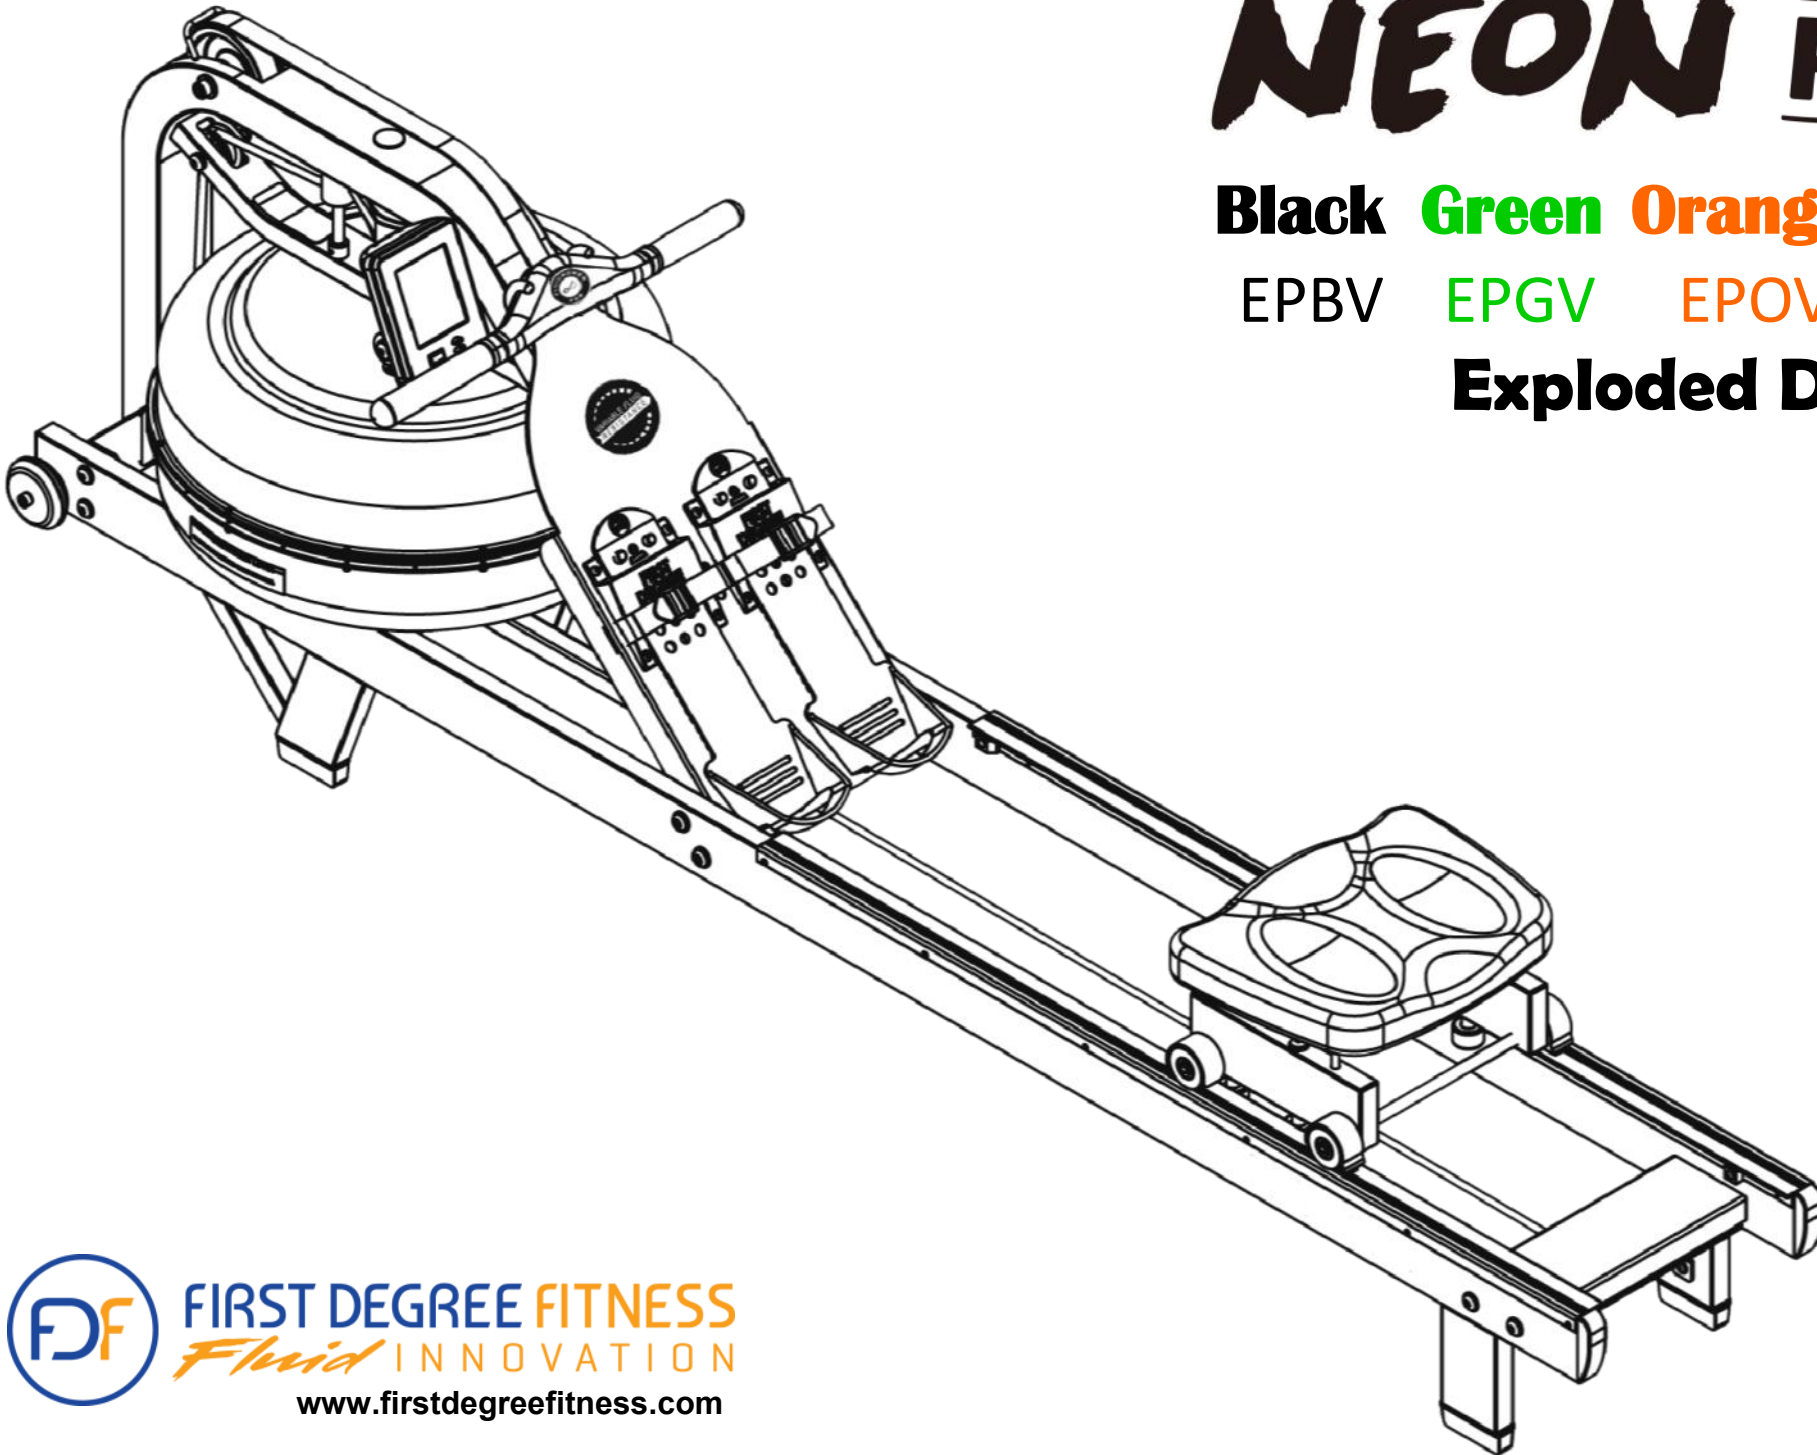

NEON PRO V

Black Green Orange Yellow

EPBV EPGV EPOV EPYV

Exploded Diagram

10100	12	Washer M6x16x1t - B
10172	4	Special Bolt M10x29.5 - B
13619	12	Dome Head Bolt M6x15 - B
20012	1	Rear Board with Washer #10150 & Bolt #62826 - Gloss Black
20013	1	Rear Board with Washer #10150 & Bolt #62826 - Green
20014	1	Rear Board with Washer #10150 & Bolt #62826 - Yellow
20015	1	Rear Board with Washer #10150 & Bolt #62826 - Orange
36008	4	Support Bracket for Elevated Leg
62810	4	Dome Head Bolt M8x35 - B
62811	4	Dome Head Bolt M8x45 - B
62819	2	Hex Head Bolt M8x60 - B
62826	1	Hex Head Bolt M6x10 - B
65820	1	Bungee Hook Mount
65921	16	Washer M8.5x19x1.6t - B
65923	1	Bungee Hook End 8mm
65931	6	Nyloc Nut M8 -B
65949	4	Washer M10x21x2t - B

66924	1	Bungee Rope 8mmx2230 & Inner Clip #65922
66070	2	Transport Wheel
A240	1	Seat Assembly Complete
A321	1	Side Rail Complete Assembly L/R - EPBV
A322	1	Side Rail Complete Assembly L/R - EPGV
A323	1	Side Rail Complete Assembly L/R - EPYV
A324	1	Side Rail Complete Assembly L/R - EPOV
A376	1	Plastic Handle Complete
A578B	1	5 Level Tank Complete Assembly