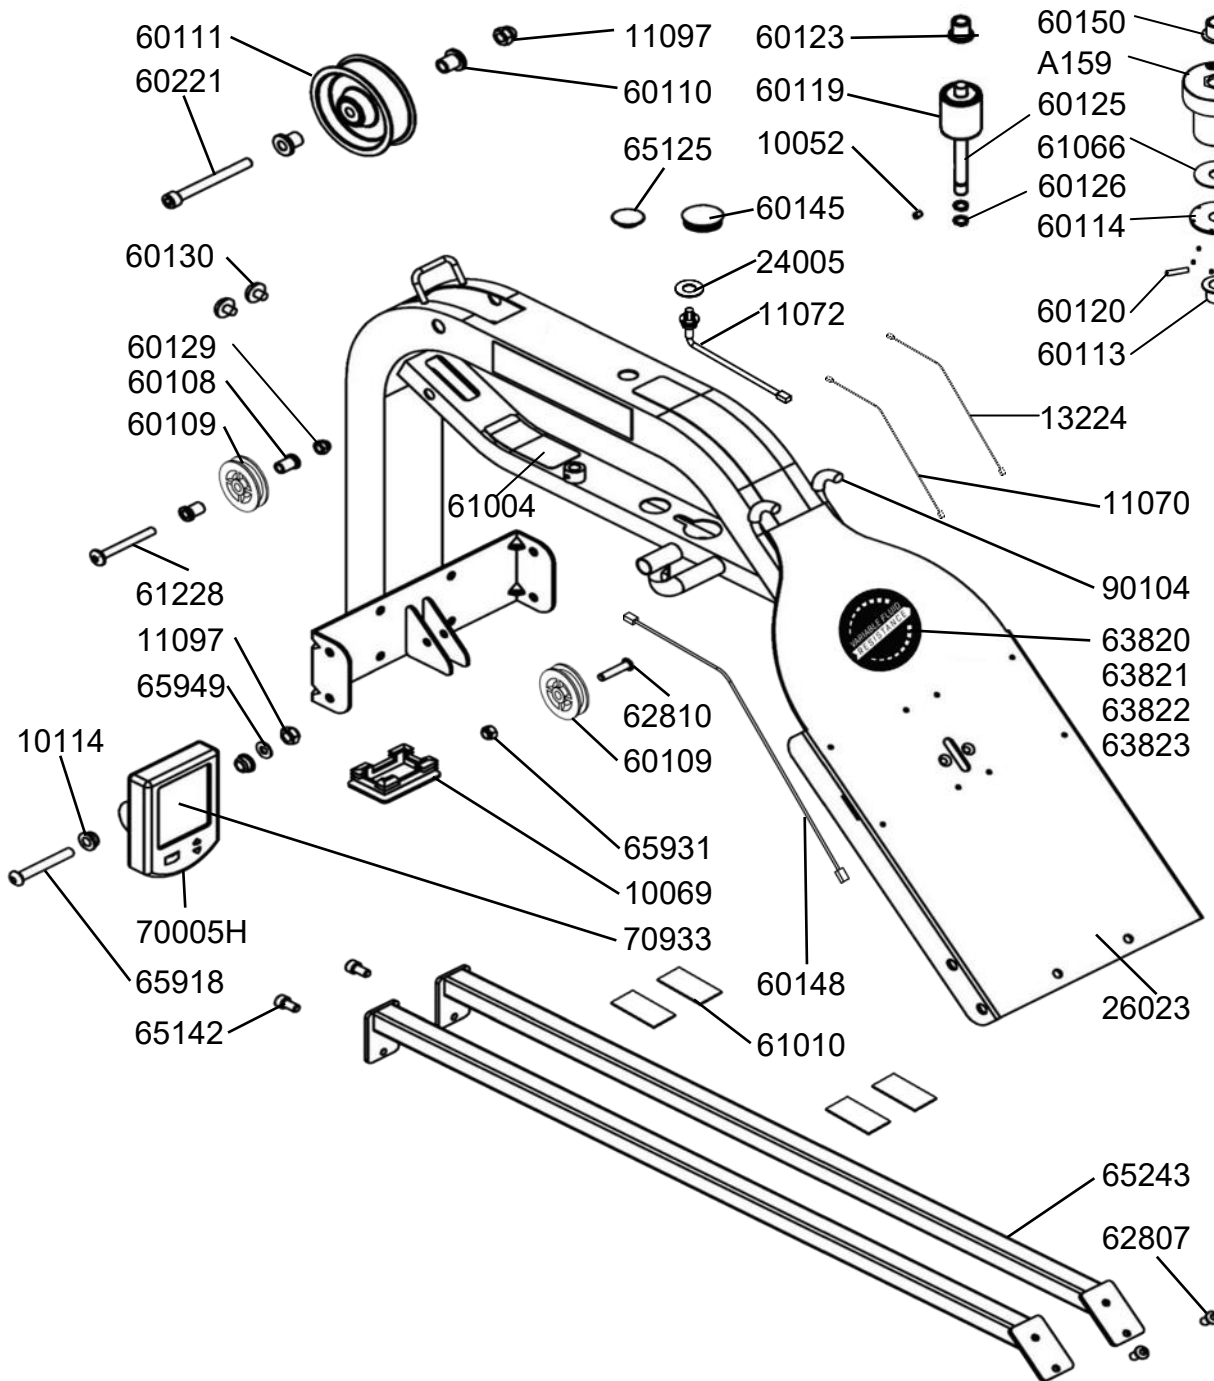

Main Frame Assembly

10052	1	Grub Screw M4x6 - B
10069	1	End Cap 75x50mm
10114	2	Computer Mount Plastic Bushing 20x16x13x10
11070	1	Sensor Connecting Cable 300mm
11072	1	Sensor 100mm
11097	2	Nut Dome Head M10 - B
13224	1	Level Wiring 300mm
24005	1	Washer M11x22x1t SUS
26023	1	Upper Frame with Decal - Neon
60108	2	Bungee Pulley Spacer 8mm
60109	2	Bungee Pulley 50mm
60110	2	Belt Pulley Spacer 10x24x23
60111	1	Belt Pulley 100mm & 2x Bearing #60112
60113	1	Main Shaft Oil Bushing - Lower 38x20x22
60114	1	Magnet Ring & 6 x Magnet #60124
60119	1	Idle wheel & 2x Bearing #60112
60120	1	Roll Pin M6x30
60123	1	Idle Shaft Upper Frame Mount 10mm
60125	1	Idler Pulley Shaft
60126	2	C Clip 10mm
60129	1	Nut Dome Head M8 - B
60130	2	Frame Rubber Bumper
60145	1	Frame Plug 38.1mm
60148	1	Heart Rate Lead - 400mm
60150	1	Main Shaft Nylon Bushing - Upper
60221	1	Hex Head Bolt M10x90 - B
61010	4	Tank Bonding Strip 3M-VHB 20x40mm
61066	1	Plastic Washer M5920.1x2T
61228	1	Dome Head Bolt M8x65 - B
62807	2	Dome Head Bolt M8x15 - B
62810	1	Dome Head Bolt M8x35 - B
63820	1	Round Decal - VFR for Neon Black
63821	1	Round Decal - VFR for Neon Green
63822	1	Round Decal - VFR for Neon Orange
63823	1	Round Decal - VFR for Neon Yellow
65125	1	Rubber End Cap - Main Frame
65142	2	Hex Head Bolt M8x15 -B
65243	2	Tank Strut
65918	1	Dome Head Bolt M10x60 - B
65931	1	Nyloc Nut M8 - B
65949	1	Washer M10x21x2t - B
70005H	1	Bluetooth Auto-Adjust Monitor -L5
70933	1	LCD for Bluetooth Auto-Adjust Monitor
90104	2	Rubber Hook Cover
A159	1	Belt/ Bungee Pulley Complete with Bungee Assembly