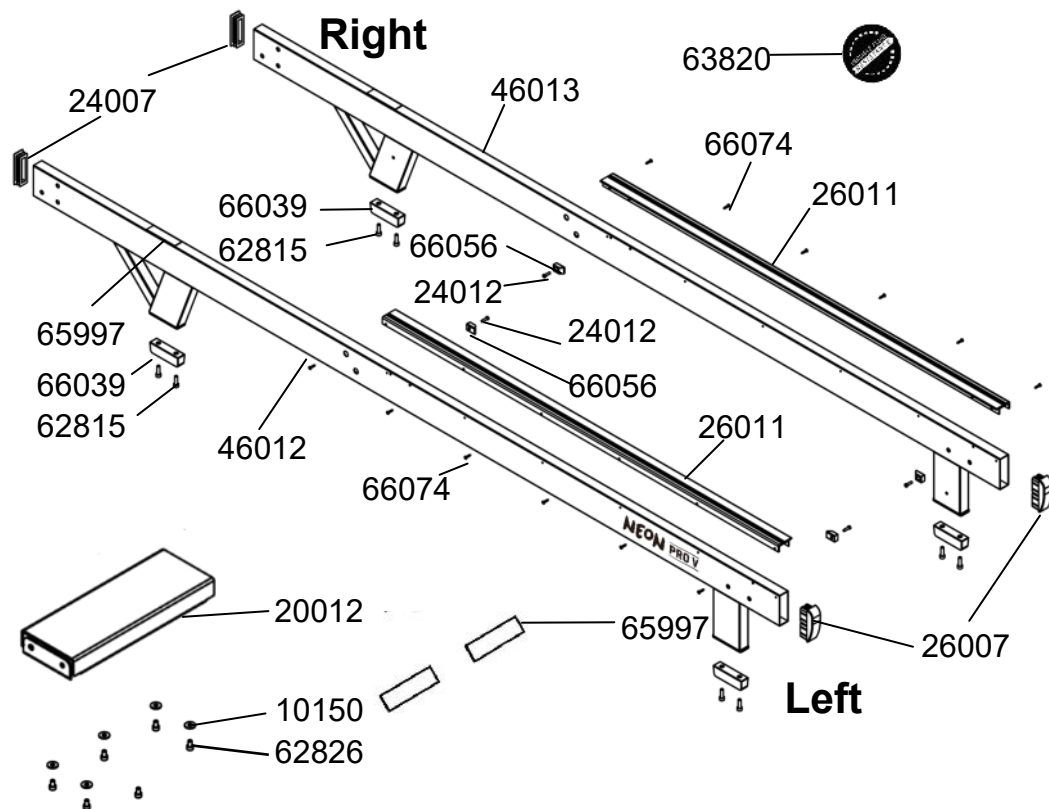

A321 Side Rail complete including Rear Board & AR Decal - Gloss Black