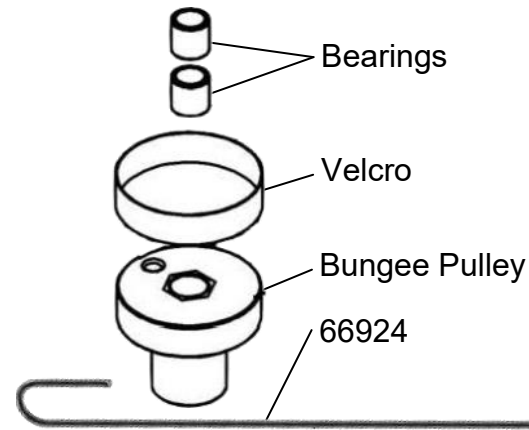

A159 Belt Bungee Pulley Complete

60900	1	Belt Bungee Pulley Complete & Velcro & One Way Bearings #90136
66924	1	Bungee 8mm x 2230 & Inner Clip #65922