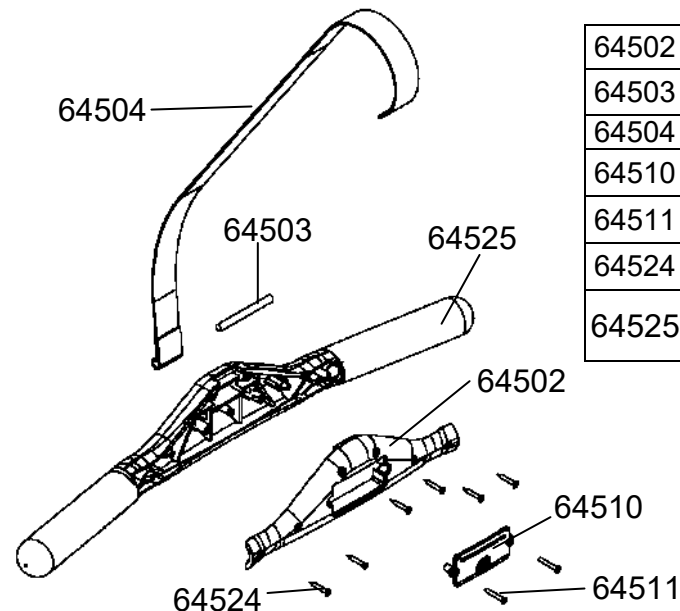

A578B - 5 Level Tank Complete Assembly

FDF PN	Qty	Description
10033	1	Washer M4.2x10x1t SUS
10036	12	Flat Tapping Screw M3x20 - SUS
12178	1	Dome Head Bolt M3x10 SUS
12179	1	Washer M3x8x1t SUS
12189	3	Tank Internal Screw M4x10 SUS
13040	3	O Ring
13221	1	Potentiometer with Hex Nuts & Wiring 100mm
20126	3	Plastic Washer M4x12
60133	12	Nyloc Nut M3 - SUS
60138	1	Impeller End Cap
60139	2	Dome Head Bolt M6x15 - SUS
60247	2	O Ring 15.6X6.7X3.5mm
60304	1	Flywheel Upper Shaft
60316	1	Flywheel Lower Shaft with Impeller #64971- L4/L5-B
61001	1	Tank Bonding Strip 3M-VHB 40x40x1mm
63132	12	Allen Key Bolt M3x20 - SUS
63144	1	Tank Plug for HS Tank
64983	1	L4/L5 Tank Adjuster Outer Valve & Rubber Spacer #66974 & M6 Ball Plunger #66976
64984	1	Tank Adjuster Inner Valve- Black
64986	1	Adjuster Knob
64987	1	L5 Adjuster Knob Base - Black with Decals #64985 Black
64988	1	4L/5L Valve Base
65118	1	Tank Large Ring Seal -Black 499x5.8
65980	1	Lower Tank Shell with Decal #61006
65982	1	Inner Reserve Tank Shell
66973	1	Rubber Seal
66992	4	Flat Tapping Screw M3x16 - SUS
67988	1	Knob Cap
67992	1	Upper Tank Shell & Double Lip Seal # 66972 with Decal #66960

Footplate Slider Assembly

10100	2	Washer M6x16x1 - B
10176	2	Foot Strap & Buckle
10220	2	Flat Screw M6x20 - B
61063	2	Footplate Slider with Velcro #65997
61064	2	Footplate Slider Base 120x111x22.8
65693	8	Dome Head Bolt M5x15 - B
65935	2	Nyloc Nut M6 - B

A159 Belt Bungee Pulley Complete

60900	1	Belt Bungee Pulley Complete & Velcro & One Way Bearings #90136
66924	1	Bungee 8mm x 2230 & Inner Clip #65922

A376 Plastic Handle Complete

64502	1	Handle Plastic Cap
64503	1	Belt Bush
64504	1	Belt
64510	1	Battery Cap
64511	2	Round Sunk Screw SUS M3x12-B
64524	6	Counter Sunk Screw SUS M3x25-B
64525	1	Handle with Decal #64523 & 2*64507 & 2*64516&4*64512