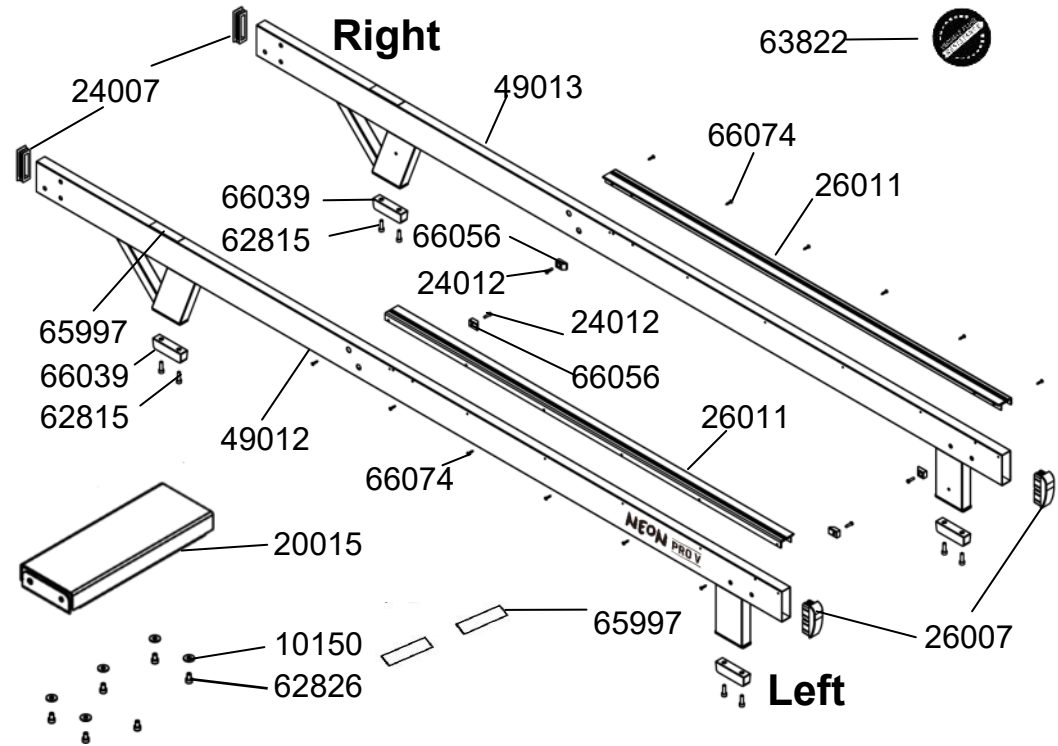

A324 Side Rail complete including Rear Board & AR Decal - Orange

20015	1	Rear Board with Washer #10150 & Bolt #62826 - Orange
24007	2	End Cap 25x75
24012	4	Tapping Screws M4x15 - B
26007	2	End Cap 25x75
26011	2	Seat Runner
49012	1	Seat Rail with Decal #69321 - EPOV
49013	1	Seat Rail with Decal #69321 -EPOV
62815	8	Hex Head Bolt M6x20
65997	2	Velcro
66039	4	Side Rail Bumper
66056	4	Bump Stop - Square 23x15x6.5
66074	12	Dome Head Screw M3x15 - B