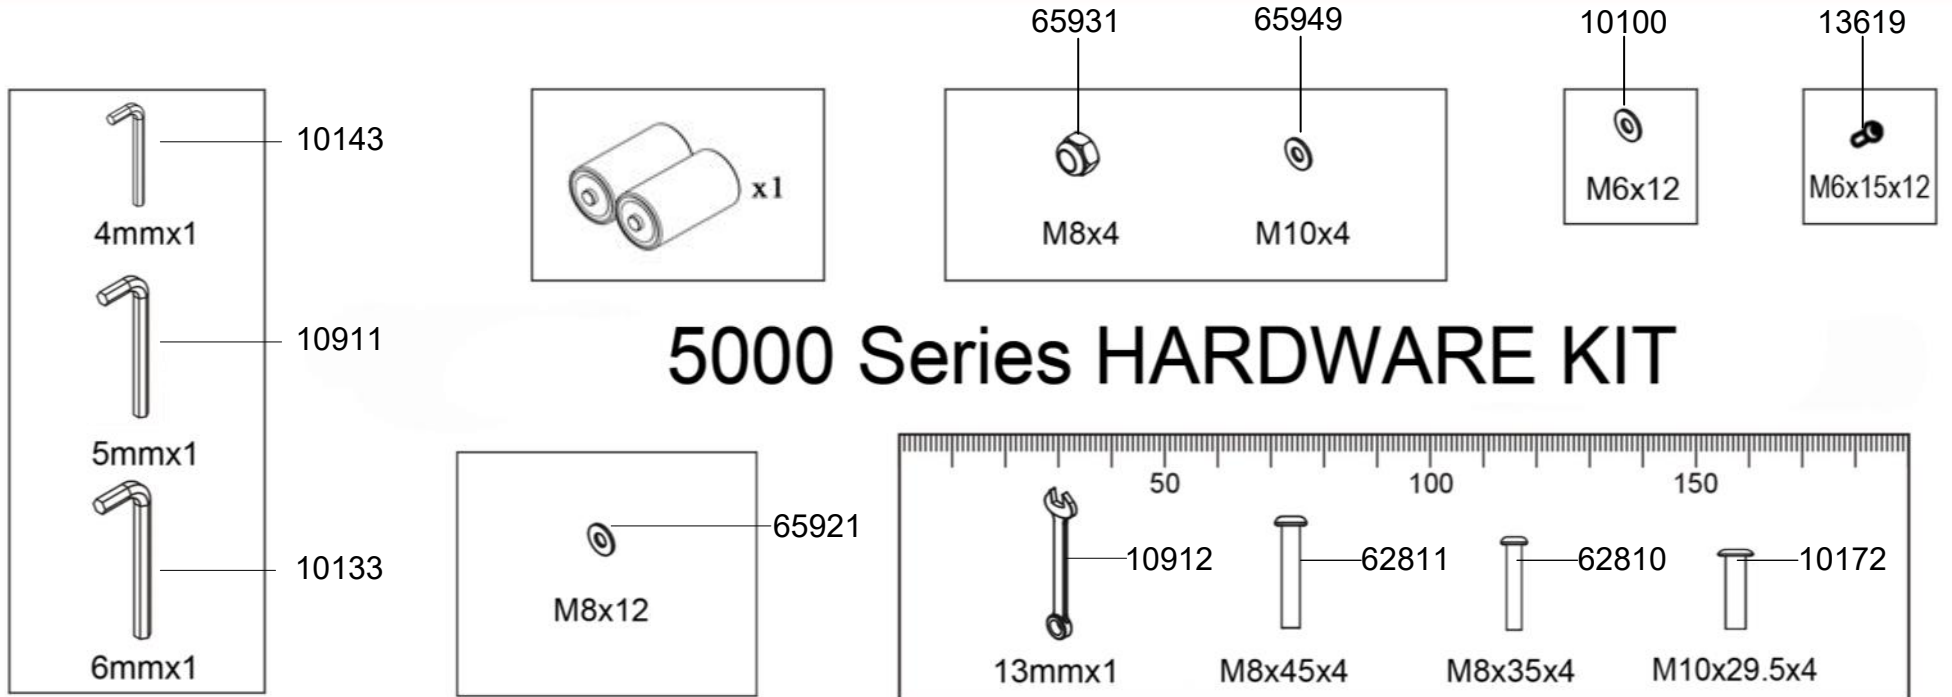

10100	12	Washer M6x16x1t - B
10133	1	Allen Key 6mm
10143	1	Allen Key 4mm
10172	4	Special Bolt M10x29.5 - B
10208	2	D Battery
10911	1	Allen Key 5mm
10912	1	Wrench 13mm
13619	12	Dome Head Bolt M6x15 - B
62810	4	Dome Head Bolt M8x35 - B
62811	4	Dome Head Bolt M8x45 - B
65921	12	Washer M8.5x19x1.6t - B
65931	4	Nyloc Nut M8 - B
65949	4	Washer M10x21x2t - B