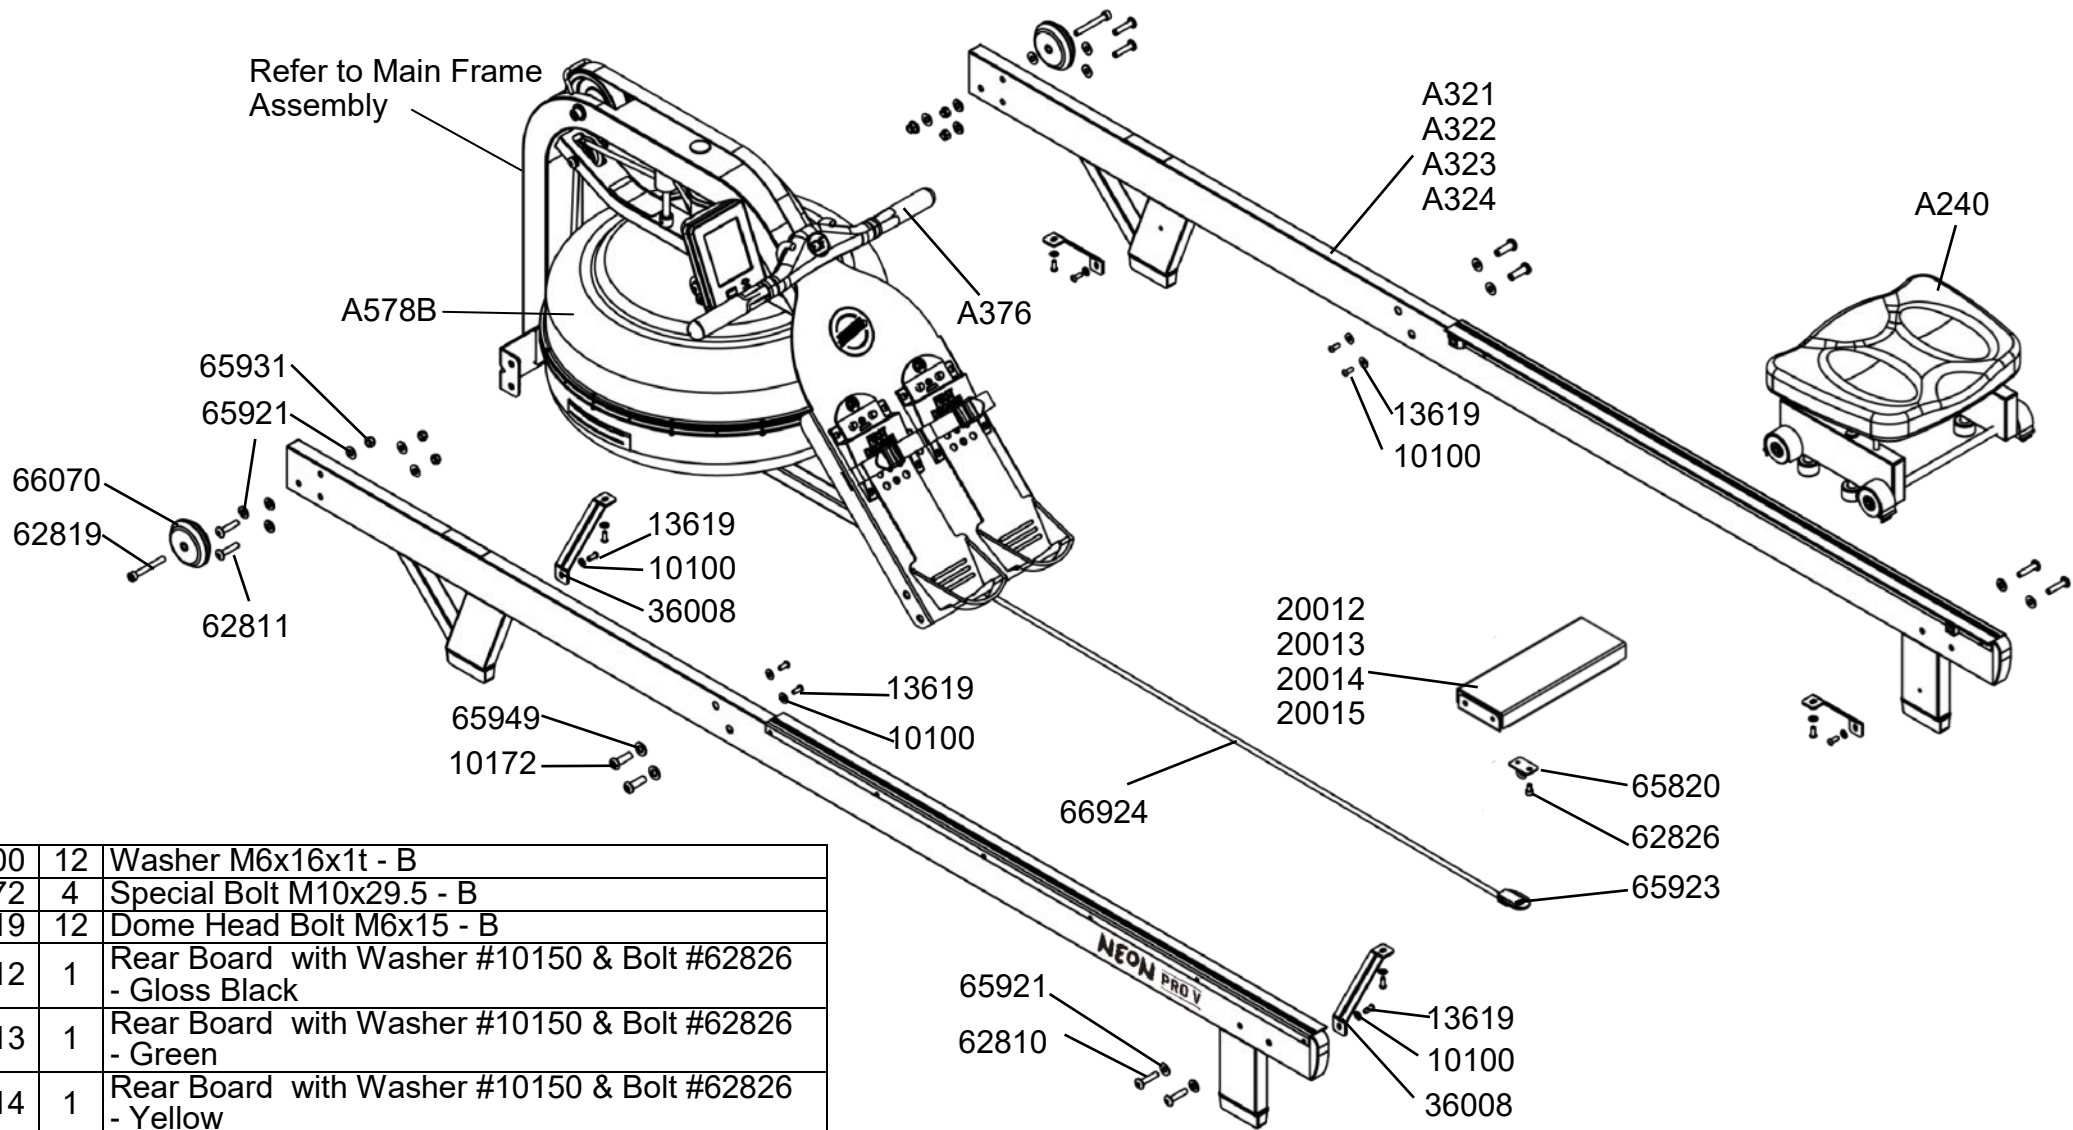

10100	12	Washer M6x16x1t - B
10172	4	Special Bolt M10x29.5 - B
13619	12	Dome Head Bolt M6x15 - B
20012	1	Rear Board with Washer #10150 & Bolt #62826 - Gloss Black
20013	1	Rear Board with Washer #10150 & Bolt #62826 - Green
20014	1	Rear Board with Washer #10150 & Bolt #62826 - Yellow
20015	1	Rear Board with Washer #10150 & Bolt #62826 - Orange
36008	4	Support Bracket for Elevated Leg
62810	4	Dome Head Bolt M8x35 - B
62811	4	Dome Head Bolt M8x45 - B
62819	2	Hex Head Bolt M8x60 - B
62826	1	Hex Head Bolt M6x10 - B
65820	1	Bungee Hook Mount
65921	16	Washer M8.5x19x1.6t - B
65923	1	Bungee Hook End 8mm
65931	6	Nyloc Nut M8 -B
65949	4	Washer M10x21x2t - B

66924	1	Bungee Rope 8mmx2230 & Inner Clip #65922
66070	2	Transport Wheel
A240	1	Seat Assembly Complete
A321	1	Side Rail Complete Assembly L/R - EPBV
A322	1	Side Rail Complete Assembly L/R - EPGV
A323	1	Side Rail Complete Assembly L/R - EPYV
A324	1	Side Rail Complete Assembly L/R - EPOV
A376	1	Plastic Handle Complete
A578B	1	5 Level Tank Complete Assembly