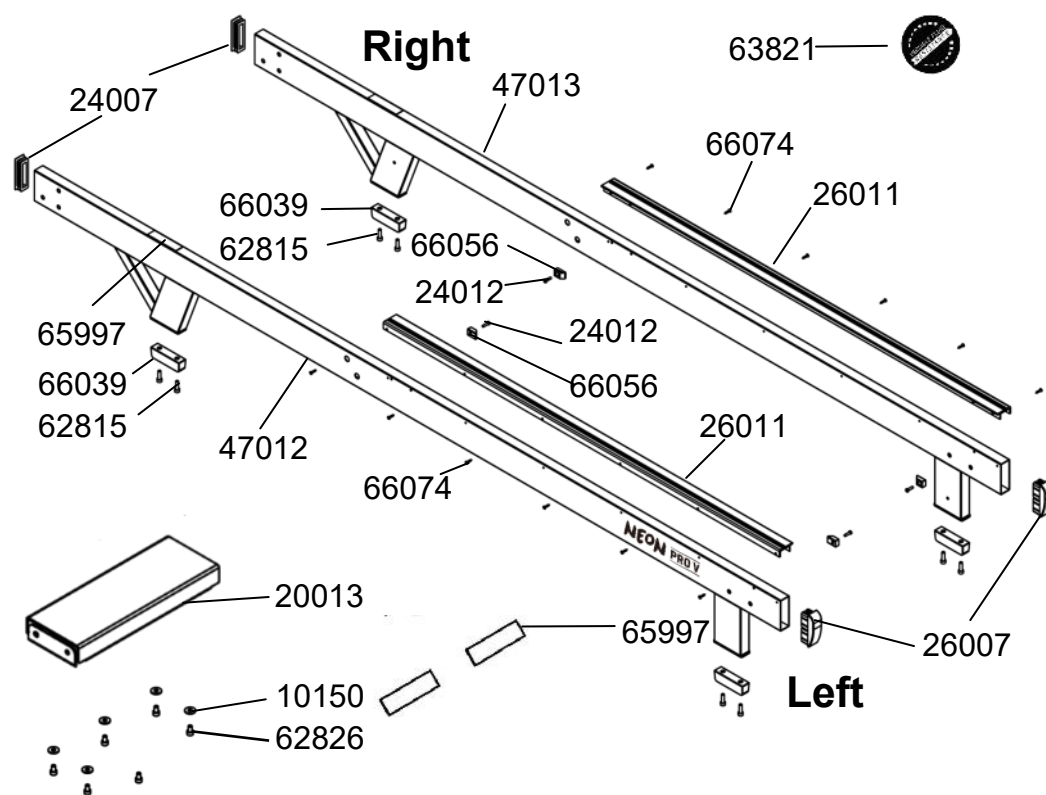

A240 Seat Assembly Complete

24007	4	End Cap 25x75
24008	4	Bushing 8.2x12 L6
34009	1	Seat Frame - Left
34010	1	Seat Frame - Right
62818	2	Hex Head Bolt M8x160 - B
65702	4	Seat Wheel
65917	2	Dome Head Bolt M8x120
65921	8	Washer M8.5x19x1.6t - B
65931	2	Nyloc Nut M8 - B
66029	4	Counter Sunk Bolt 4x10 - B
66047	2	Brush Cover - Left & Right
66058	1	Seat LS-E28
66061	4	Spacer 20x8x38
66062	2	Spacer 12x8x209
66063	2	Axle shaft 8mm
66064	4	D7 Eclip
66065	4	Spacer 12.7x8x19.5
66323	4	Seat Wheel 98A
70192	2	Hex Head Bolt M8x130-B

A321 Side Rail complete including Rear Board & AR Decal - Gloss Black

A322 Side Rail complete including Rear Board & AR Decal - Green

20012	1	Rear Board with Washer #10150 & Bolt #62826 - Gloss Black
24007	2	End Cap 25x75
24012	4	Tapping Screws M4x15 - B
26007	2	End Cap 25x75
26011	2	Seat Runner
46012	1	Seat Rail with Decal #69321 -Left EPBV
46013	1	Seat Rail with Decal #69321 - Right EPBV
62815	8	Hex Head Bolt M6x20
65997	2	Velcro for Sliding
66039	4	Side Rail Bumper
66056	4	Bump Stop - Square 23x15x6.5
66074	12	Dome Head Screw M3x15 - B