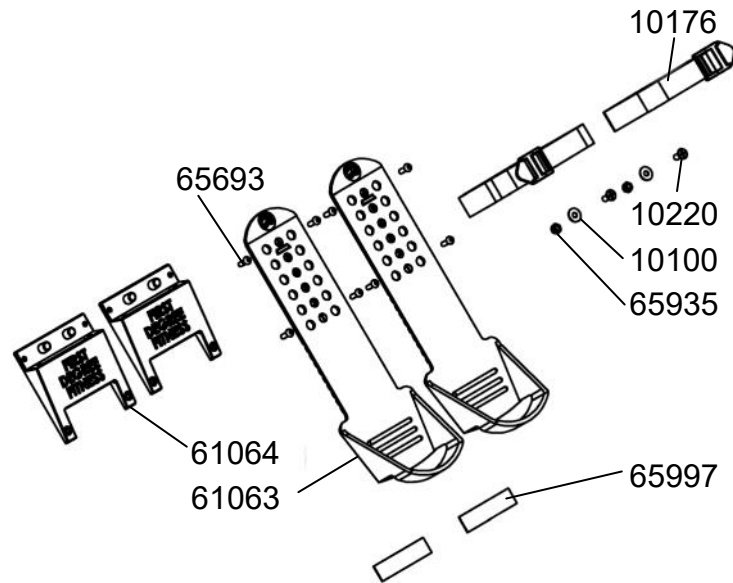

Footplate Slider Assembly

10100	2	Washer M6x16x1 - B
10176	2	Foot Strap & Buckle
10220	2	Flat Screw M6x20 - B
61063	2	Footplate Slider with Velcro #65997
61064	2	Footplate Slider Base 120x111x22.8
65693	8	Dome Head Bolt M5x15 - B
65935	2	Nyloc Nut M6 - B