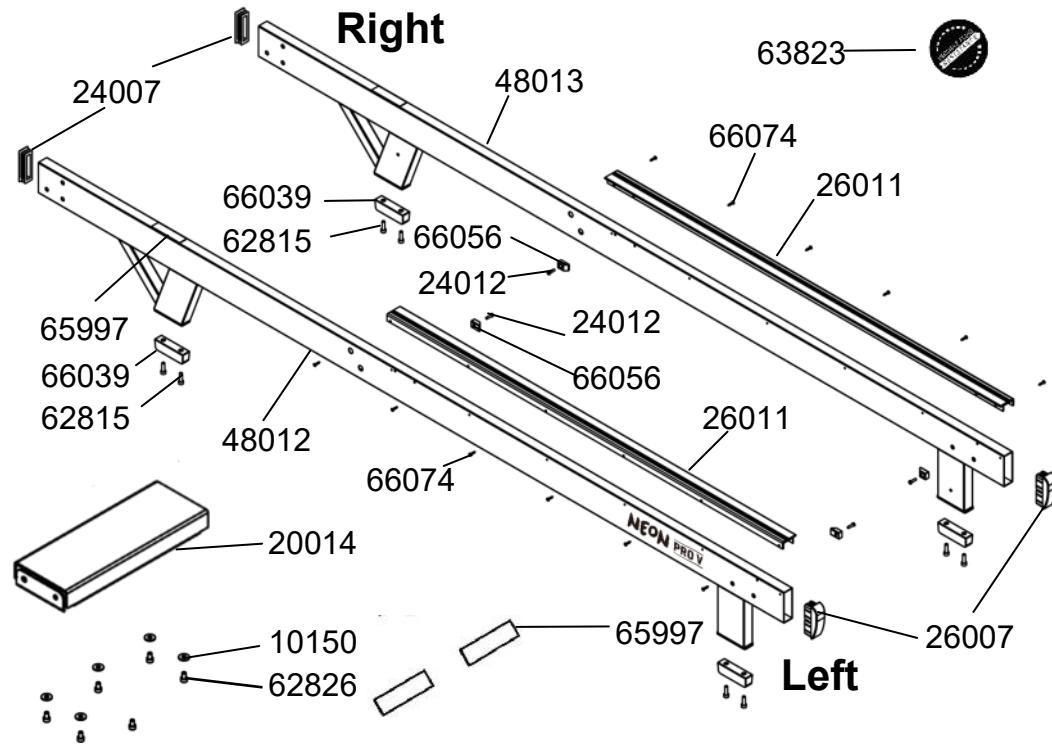

A323 Side Rail complete including Rear Board & AR Decal - Yellow

20014	1	Rear Board with Washer #10150 & Bolt #62826 - Yellow
24007	2	End Cap 25x75
24012	4	Tapping Screws M4x15 - B
26007	2	End Cap 25x75
26011	2	Seat Runner
48012	1	Seat Rail with Decal #69322 - EPYV
48013	1	Seat Rail with Decal #69322 -EPYV
62815	8	Hex Head Bolt M6x20
65997	2	Velcro for Sliding
66039	4	Side Rail Bumper
66056	4	Bump Stop - Square 23x15x6.5
66074	12	Dome Head Screw M3x15 - B