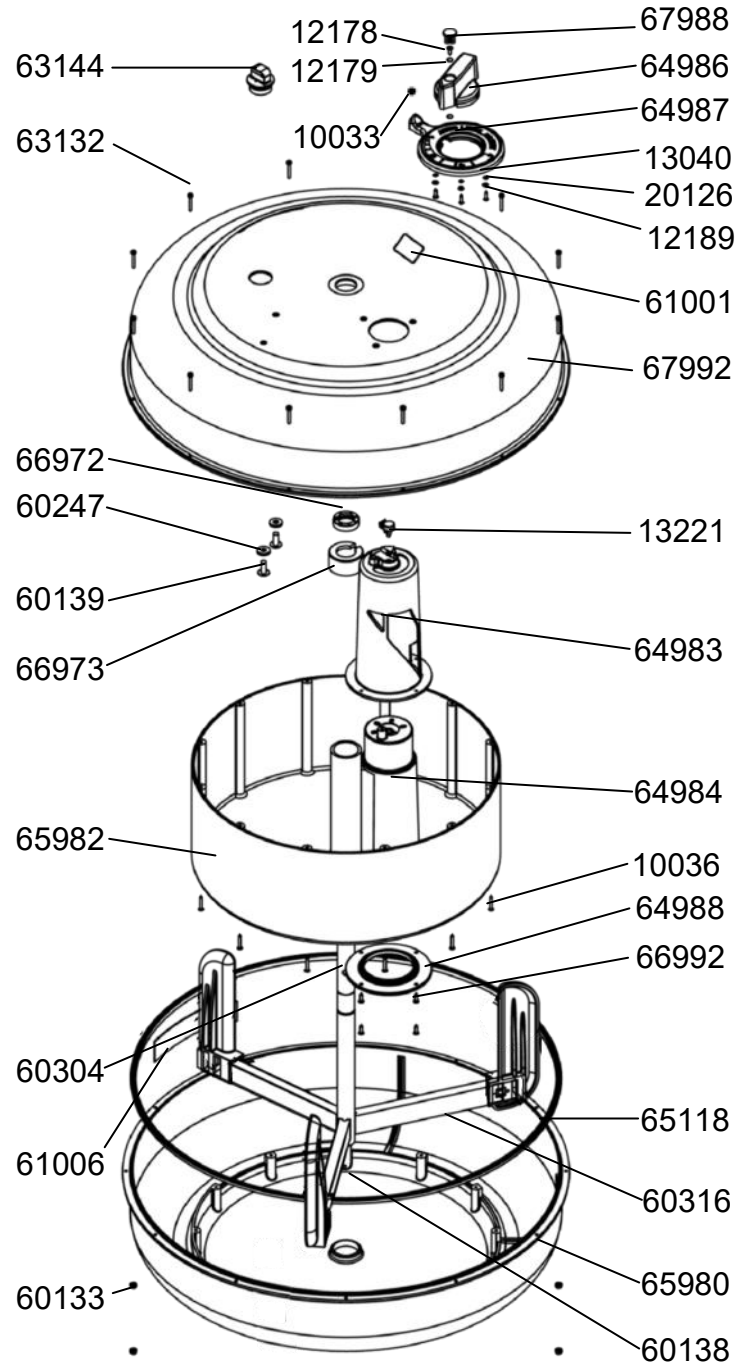

APOLLO PRO V

Exploded Diagram

62811	8	Dome Head Bolt M8x45 - B
62812	1	Hex Head Bolt M6x15 - B
62819	2	Hex Head Bolt M8x60 - B
62822	8	Nut M8 - B
65820	1	Bungee Hook Mount
65921	20	Washer M8.5x19x1.6t - B
65923	1	Bungee Hook End 8mm
65931	10	Nyloc Nut M8 - B
66066	4	Shoulder Screw M6x15 - B
66070	2	Transport Wheel
66357	1	Rear Board -268x115x23
66924	1	Bungee Rope 8mm x 2230 & Inner Clip #65922
A117	1	Seat Assembly Complete
A163	1	Side Rail Complete Assembly L/R
A376	1	Plastic Handle Complete
A578B	1	5 Level Tank Complete Assembly

A578B - 5 Level Tank Complete Assembly

FDF PN	Qty	Description
10033	1	Washer M4.2x10x1t SUS
10036	12	Flat Tapping Screw M3x20 - SUS
12178	1	Dome Head Bolt M3x10 SUS
12179	1	Washer M3x8x1t SUS
12189	3	Tank Internal Screw M4x10 SUS
13040	3	O Ring
13221	1	Potentiometer with Hex Nuts & Wiring 100mm
20126	3	Plastic Washer M4x12
60133	12	Nyloc Nut M3 - SUS
60138	1	Impeller End Cap
60139	2	Dome Head Bolt M6x15 - SUS
60247	2	O Ring 15.6X6.7X3.5mm
60304	1	Flywheel Upper Shaft
60316	1	Flywheel Lower Shaft with Impeller #64971- L4/L5-B
61001	1	Tank Bonding Strip 3M-VHB 40x40x1mm
63132	12	Allen Key Bolt M3x20 - SUS
63144	1	Tank Plug for HS Tank
64983	1	L4/L5 Tank Adjuster Outer Valve & Rubber Spacer #66974 & M6 Ball Plunger #66976
64984	1	Tank Adjuster Inner Valve- Black
64986	1	Adjuster Knob
64987	1	L5 Adjuster Knob Base - Black with Decals #64985 Black
64988	1	4L/5L Valve Base
65118	1	Tank Large Ring Seal -Black 499x5.8
65980	1	Lower Tank Shell with Decal #61006
65982	1	Inner Reserve Tank Shell
66973	1	Rubber Seal
66992	4	Flat Tapping Screw M3x16 - SUS
67988	1	Knob Cap
67992	1	Upper Tank Shell & Double Lip Seal # 66972 with Decal #66960