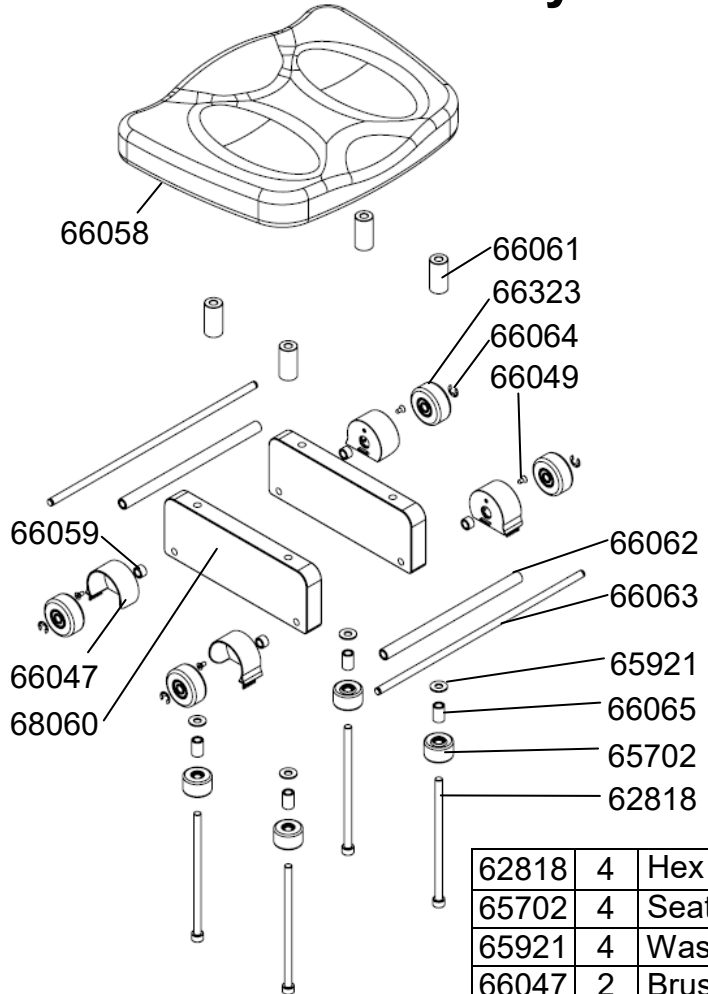

A117 Seat Assembly Complete

62818	4	Hex Head Bolt M8x160 - B
65702	4	Seat Wheel
65921	4	Washer 8.5x19x1.6t - B
66047	2	Brush Cover - Left & Right
66049	4	Counter Sunk Bolt 5/32
66058	1	Seat LS-E28 for Wooden Rail
66059	4	Spacer 12.7x8x8.5
66061	4	Spacer 20x8x38
66062	2	Spacer 12x8x209
66063	2	Axle Shaft 8mm
66064	4	D7 Eclip
66065	4	Spacer 12.7x8x19.5
66323	4	Seat Wheel 98A
68060	2	Seat Frame 220x78.5x23