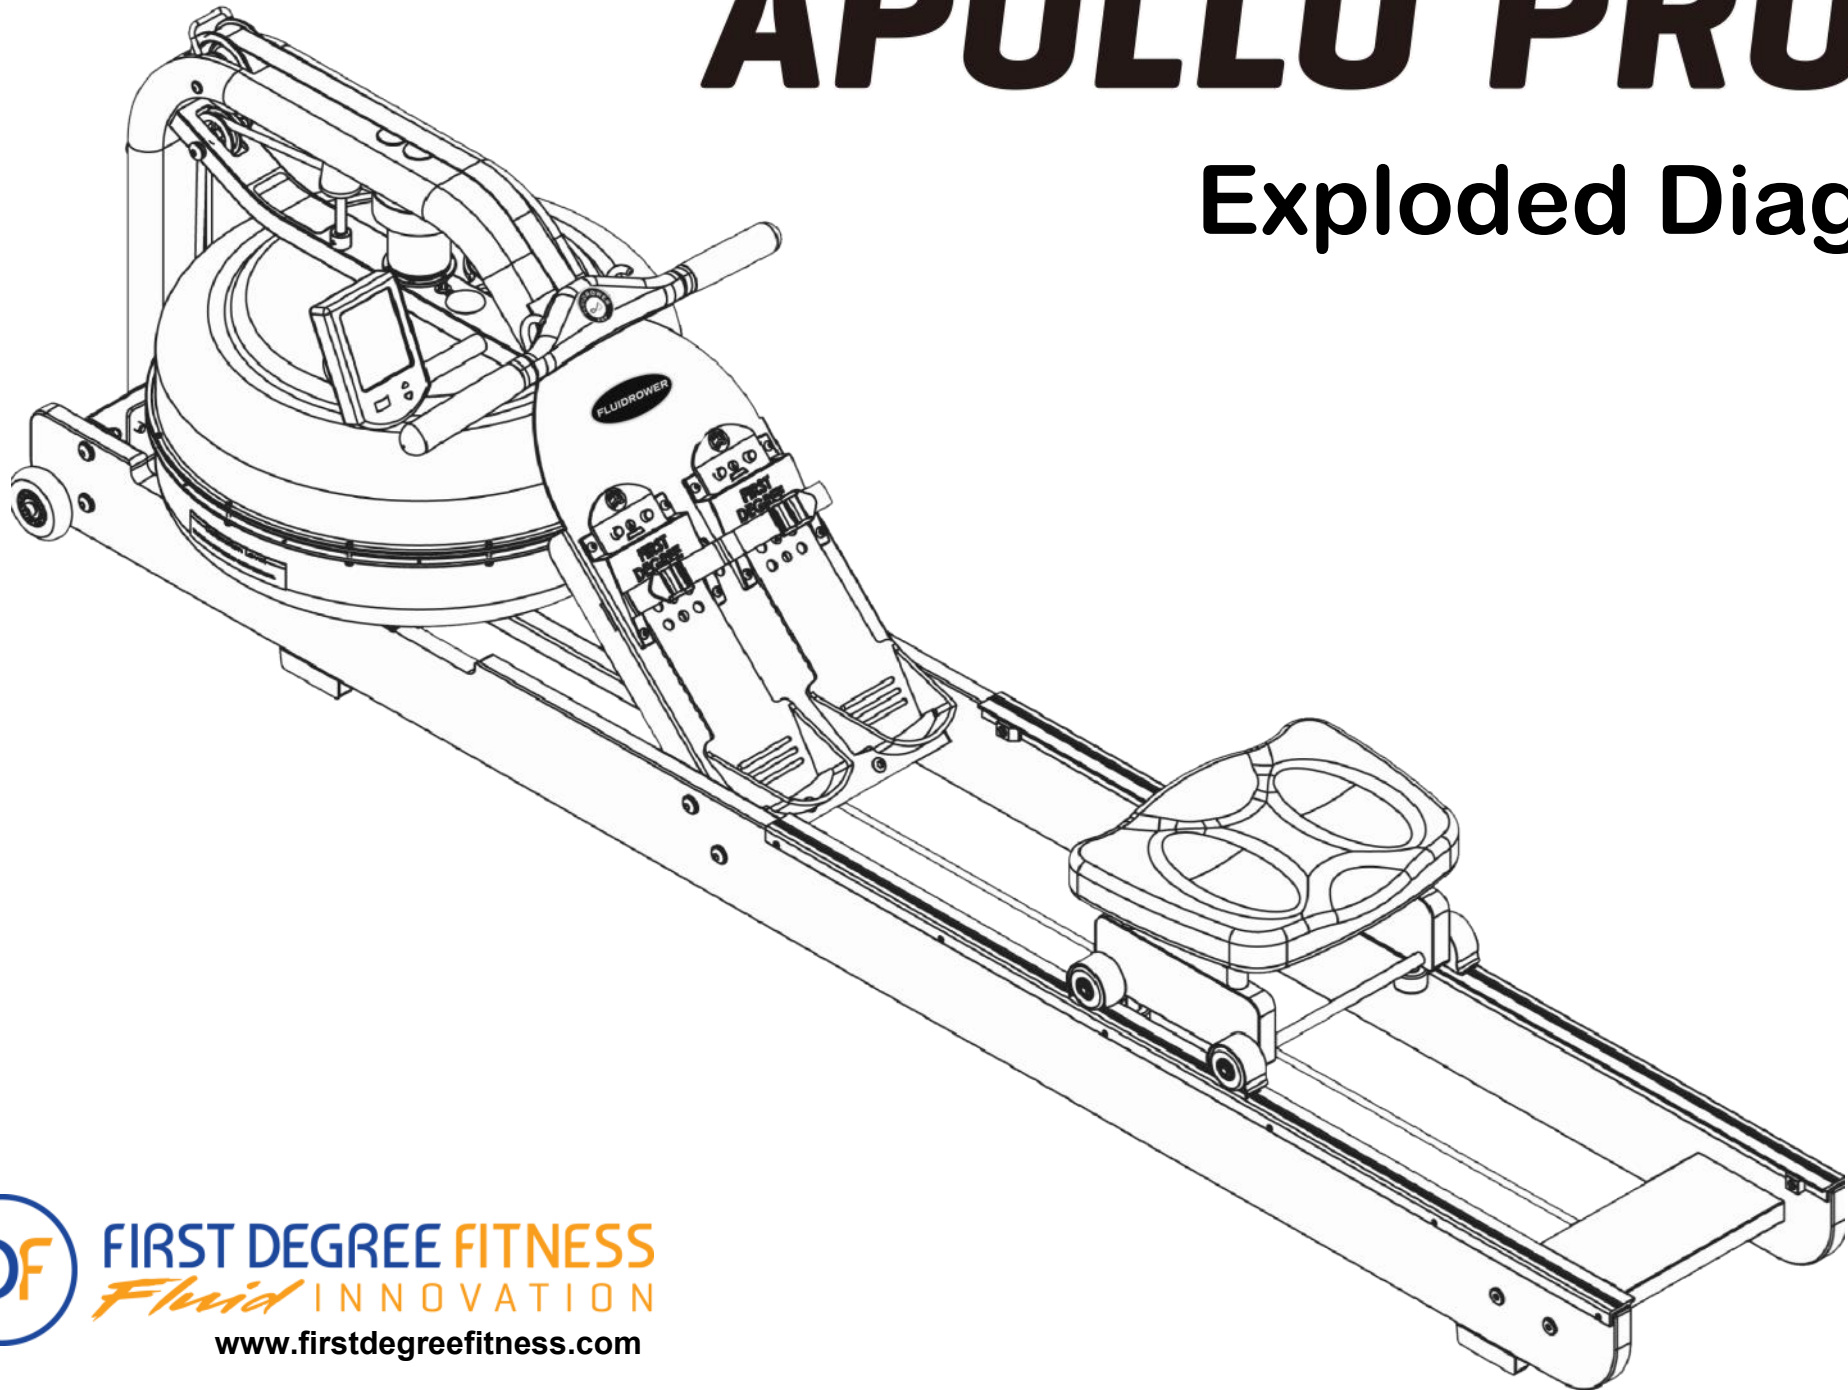

APOLLO PRO V

Exploded Diagram

62811	8	Dome Head Bolt M8x45 - B
62812	1	Hex Head Bolt M6x15 - B
62819	2	Hex Head Bolt M8x60 - B
62822	8	Nut M8 - B
65820	1	Bungee Hook Mount
65921	20	Washer M8.5x19x1.6t - B
65923	1	Bungee Hook End 8mm
65931	10	Nyloc Nut M8 - B
66066	4	Shoulder Screw M6x15 - B
66070	2	Transport Wheel
66357	1	Rear Board -268x115x23
66924	1	Bungee Rope 8mm x 2230 & Inner Clip #65922
A117	1	Seat Assembly Complete
A163	1	Side Rail Complete Assembly L/R
A376	1	Plastic Handle Complete
A578B	1	5 Level Tank Complete Assembly