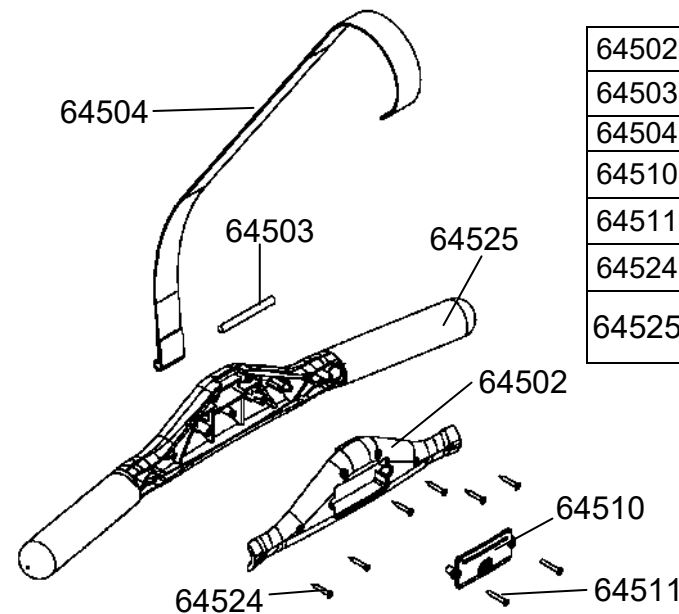

A376 Plastic Handle Complete

64502	1	Handle Plastic Cap
64503	1	Belt Bush
64504	1	Handle
64510	1	Battery Cap
64511	2	Round Sunk Screw SUS M3x12-B
64524	6	Counter Sunk Screw SUS M3x25-B
64525	1	Handle with Decal #64523 & 2*64507 & 2*64516&4*64512