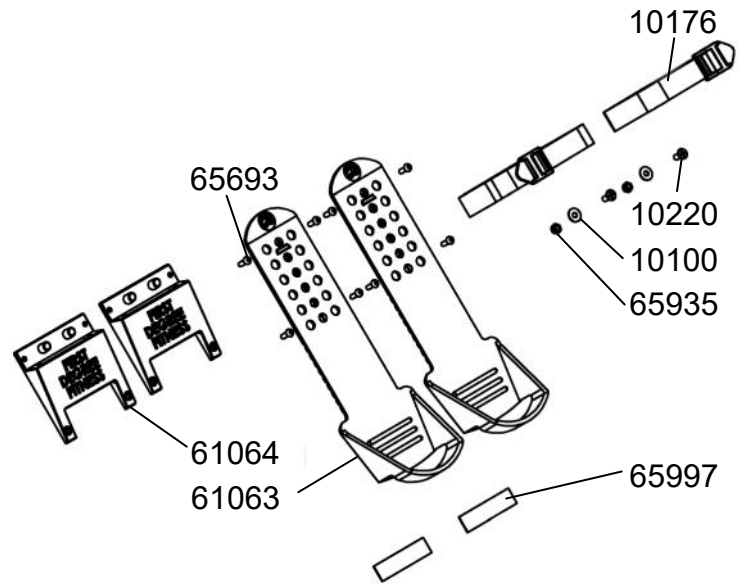

Footplate Slider Assembly

10100	2	Washer M6x16x1 - B
10176	2	Foot Strap & Buckle
10220	2	Flat Screw M6x20 - B
61063	2	Footplate Slider with Velcro #65997
61064	2	Footplate Slider Base 120x111x22.8
65693	8	Dome Head Bolt M5x15 - B
65935	2	Nyloc Nut M6 - B