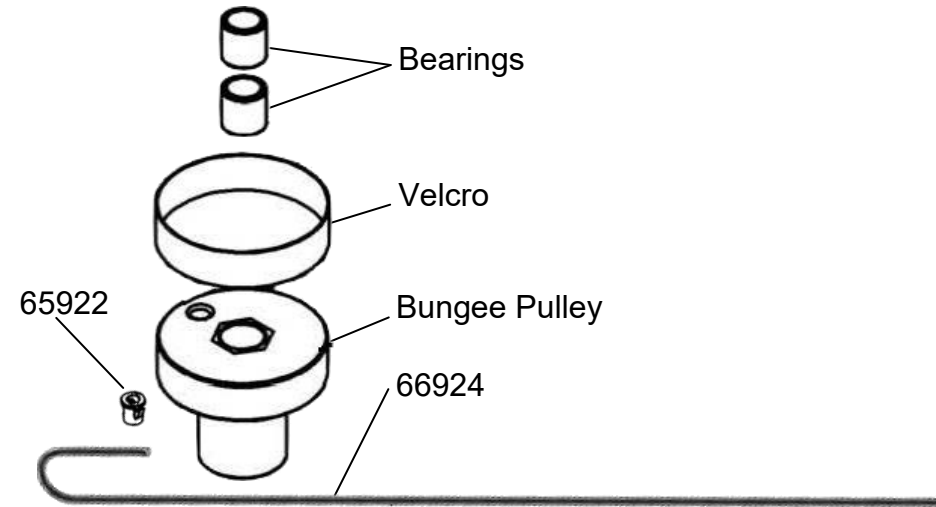

A159 Belt Bungee Pulley Complete

60900	1	Belt Bungee Pulley Complete & Velcro & One Way Bearings #90136
66924	1	Bungee 8mm x 2230 & Inner Clip #65922