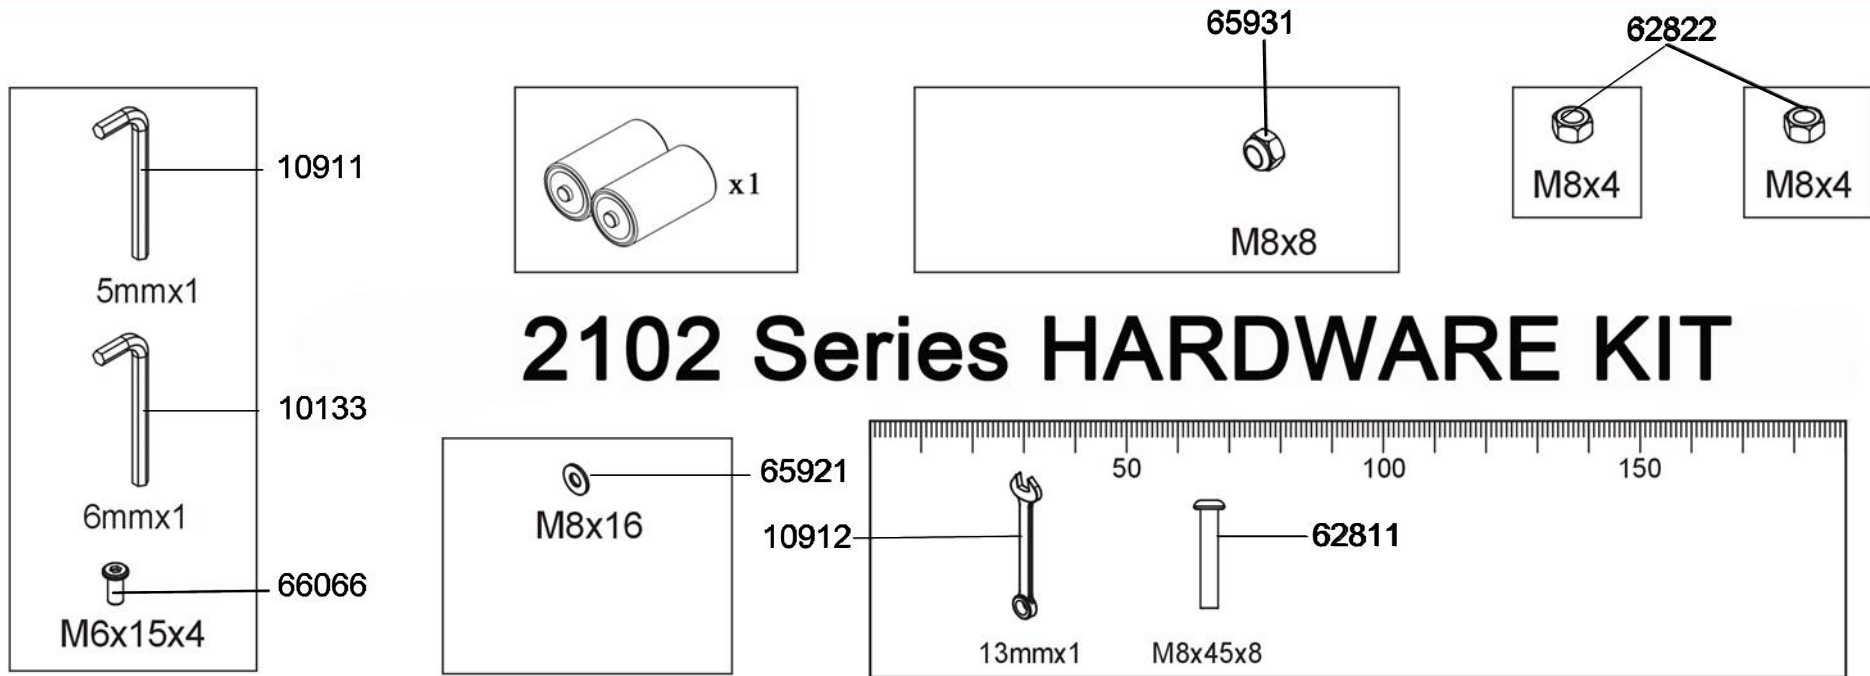

HHDVX - Hardware Kit

10133	1	Allen Key 6mm
10911	1	Allen Key 5mm
10912	1	Wrench 13mm
10208	1	D Battery
62811	8	Dome Head Bolt M8x45 - B
62822	8	Nut M8 - B
65921	16	Washer M8.5x19x1.6t - B
65931	8	Nyloc Nut M8 - B
66066	4	Shoulder Screw M6x15 - B