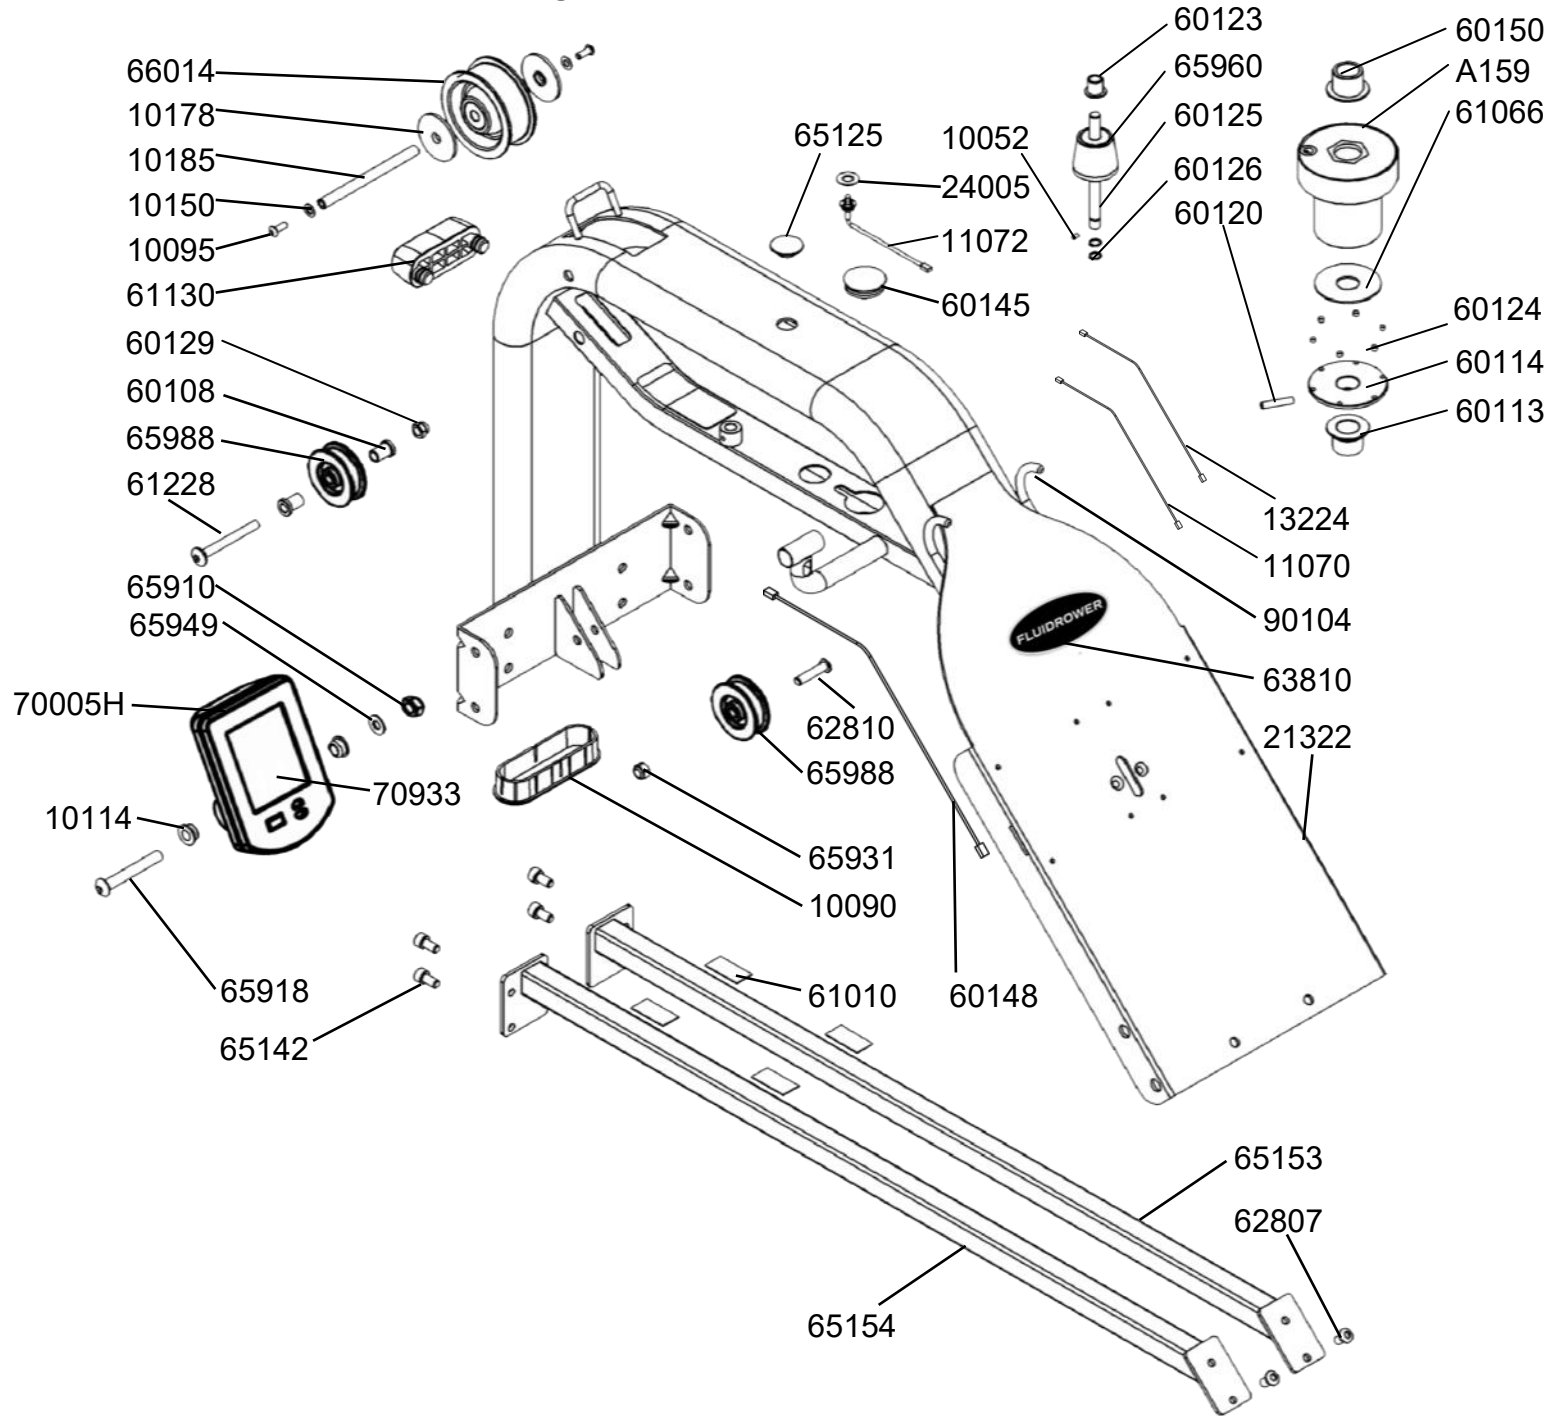

Main Frame Assembly

PN	Qty	Description	PN	Qty	Description
10052	1	Grub Screws M4x6 - B	60150	1	Main Shaft Nylon Bushing - Upper
10090	1	End Cap 118x40mm	61010	4	Tank Bonding Strip 3M-VHB 20x40x1mm
10095	2	Dome Head Bolt M6x10 - B	61066	1	Plastic Washer M5920.1x2T
10114	2	Computer Mount Plastic Bushing 20x16x13x10	61130	1	Rubber Bumper
10150	2	Washer M6x13x1t - B	61228	1	Dome Head Bolt M8x65 - B
10178	2	Plastic Spacer D46x4T for Belt Pulley	62807	2	Dome Head Bolt M8x15 - B
10185	1	Axle Shaft 10mm for Belt Pulley	62810	1	Dome Head Bolt M8x35 - B
11070	1	Sensor Connecting Cable 300mm	65125	1	Rubber End Cap - Main Frame
11072	1	Sensor 100mm	65142	4	Hex Head Bolt M8x15 - B
13224	1	Level Wiring 300mm	65153	1	Tank Strut Bracket - Left
21322	1	Upper Frame with Decal #61004 & #63810	65154	1	Tank Strut Bracket - Right
24005	1	Washer M11x22x1t SUS	65910	1	Nyloc Nut M10 - B
60108	2	Bungee Pulley Spacer 8mm	65918	1	Dome Head Bolt M10x60 - B
60113	1	Main Shaft Oil Bushing - Lower 38x20x22	65931	1	Nyloc Nut M8 - B
60114	1	Magnet Ring & 6 x Magnet #60124	65949	1	Washer M10x21x2t - B
60120	1	Roll Pin M6x30	65960	1	Idle Wheel & Bearing 6000ZZ x 2 #60112
60123	1	Idle Shaft Upper Frame Mount 10mm	65988	2	Bungee Pulley & Bearing & Spacer x2
60125	1	Idler Pulley Shaft 10x107mm	66014	1	Belt Pulley with 6000zz Bearings Complete
60126	2	C Clip 10mm	70005H	1	Bluetooth Auto-Adjust Monitor - L5
60129	1	Nut Dome Head M8 - B	70933	1	LCD for Bluetooth Auto-Adjust Monitor
60145	1	Frame Plug 38.1mm	90104	2	Rubber Hook Cover 8mm x 50mm
60148	1	Heart Rate Lead- 400mm	A159	1	Belt/ Bungee Pulley Complete with Bungee Assembly