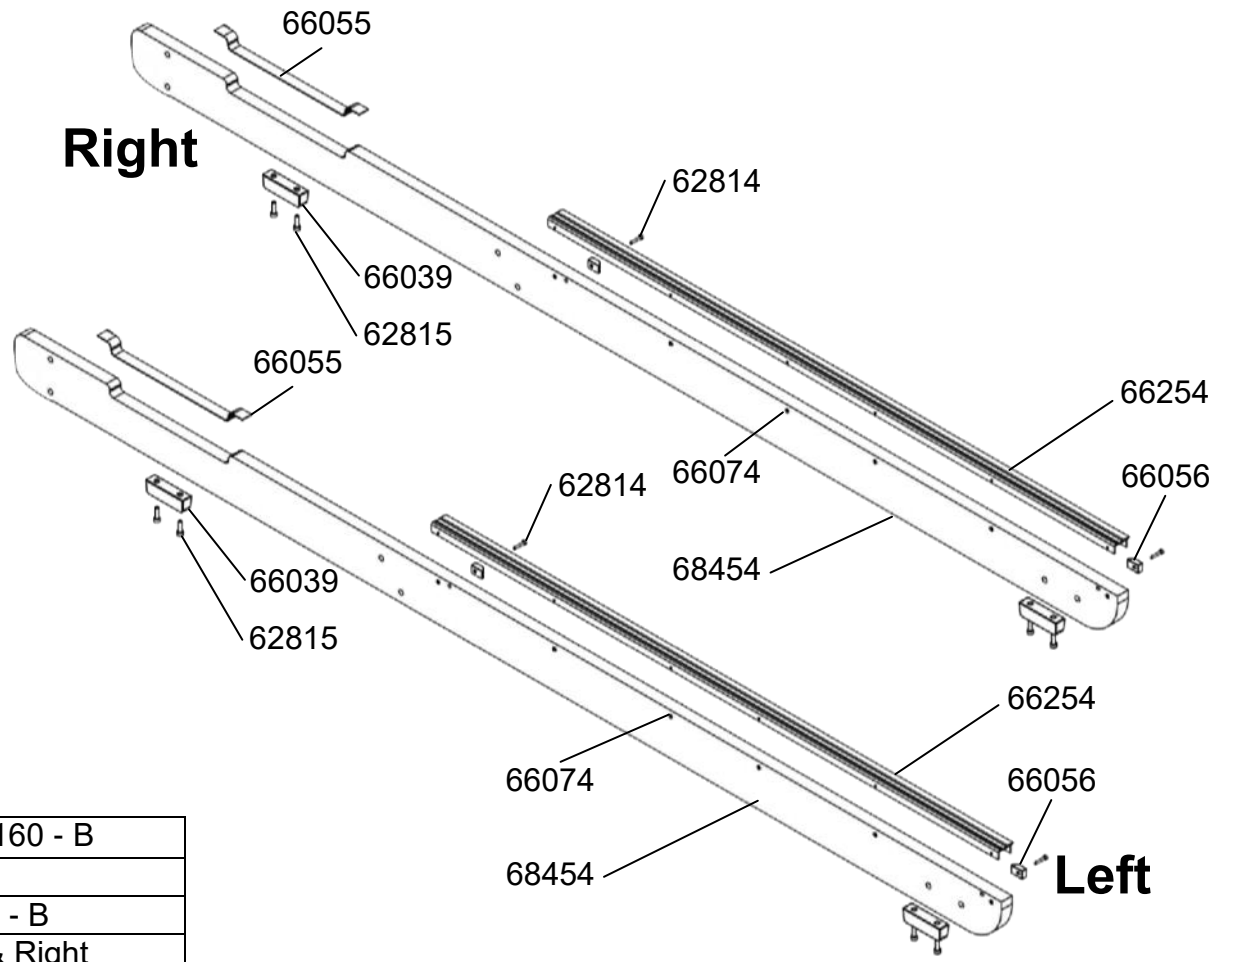

Footplate Slider Assembly

10100	2	Washer M6x16x1 - B
10176	2	Foot Strap & Buckle
10220	2	Flat Screw M6x20 - B
61063	2	Footplate Slider with Velcro #65997
61064	2	Footplate Slider Base 120x111x22.8
65693	8	Dome Head Bolt M5x15 - B
65935	2	Nyloc Nut M6 - B

A159 Belt Bungee Pulley Complete

60900	1	Belt Bungee Pulley Complete & Velcro & One Way Bearings #90136
66924	1	Bungee 8mm x 2230 & Inner Clip #65922

A376 Plastic Handle Complete

64502	1	Handle Plastic Cap
64503	1	Belt Bush
64504	1	Handle
64510	1	Battery Cap
64511	2	Round Sunk Screw SUS M3x12-B
64524	6	Counter Sunk Screw SUS M3x25-B
64525	1	Handle with Decal #64523 & 2*64507 & 2*64516&4*64512

A117 Seat Assembly Complete

62818	4	Hex Head Bolt M8x160 - B
65702	4	Seat Wheel
65921	4	Washer 8.5x19x1.6t - B
66047	2	Brush Cover - Left & Right
66049	4	Counter Sunk Bolt 5/32
66058	1	Seat LS-E28 for Wooden Rail
66059	4	Spacer 12.7x8x8.5
66061	4	Spacer 20x8x38
66062	2	Spacer 12x8x209
66063	2	Axle Shaft 8mm
66064	4	D7 Eclip
66065	4	Spacer 12.7x8x19.5
66323	4	Seat Wheel 98A
68060	2	Seat Frame 220x78.5x23

A163 Side Rail Assembly L/R

62814	4	Hex Head Bolt M4x20 - B
62815	8	Hex Head Bolt M6x20 - B
66039	4	Side Rail Bumper
66055	2	Velcro for Side Rail 20x345
66056	4	Bump Stop - Square 23x15x6.5
66254	1	Seat Runner L/R with Dome Head Screw #66074
68454	2	Side Rail with Decal #69313