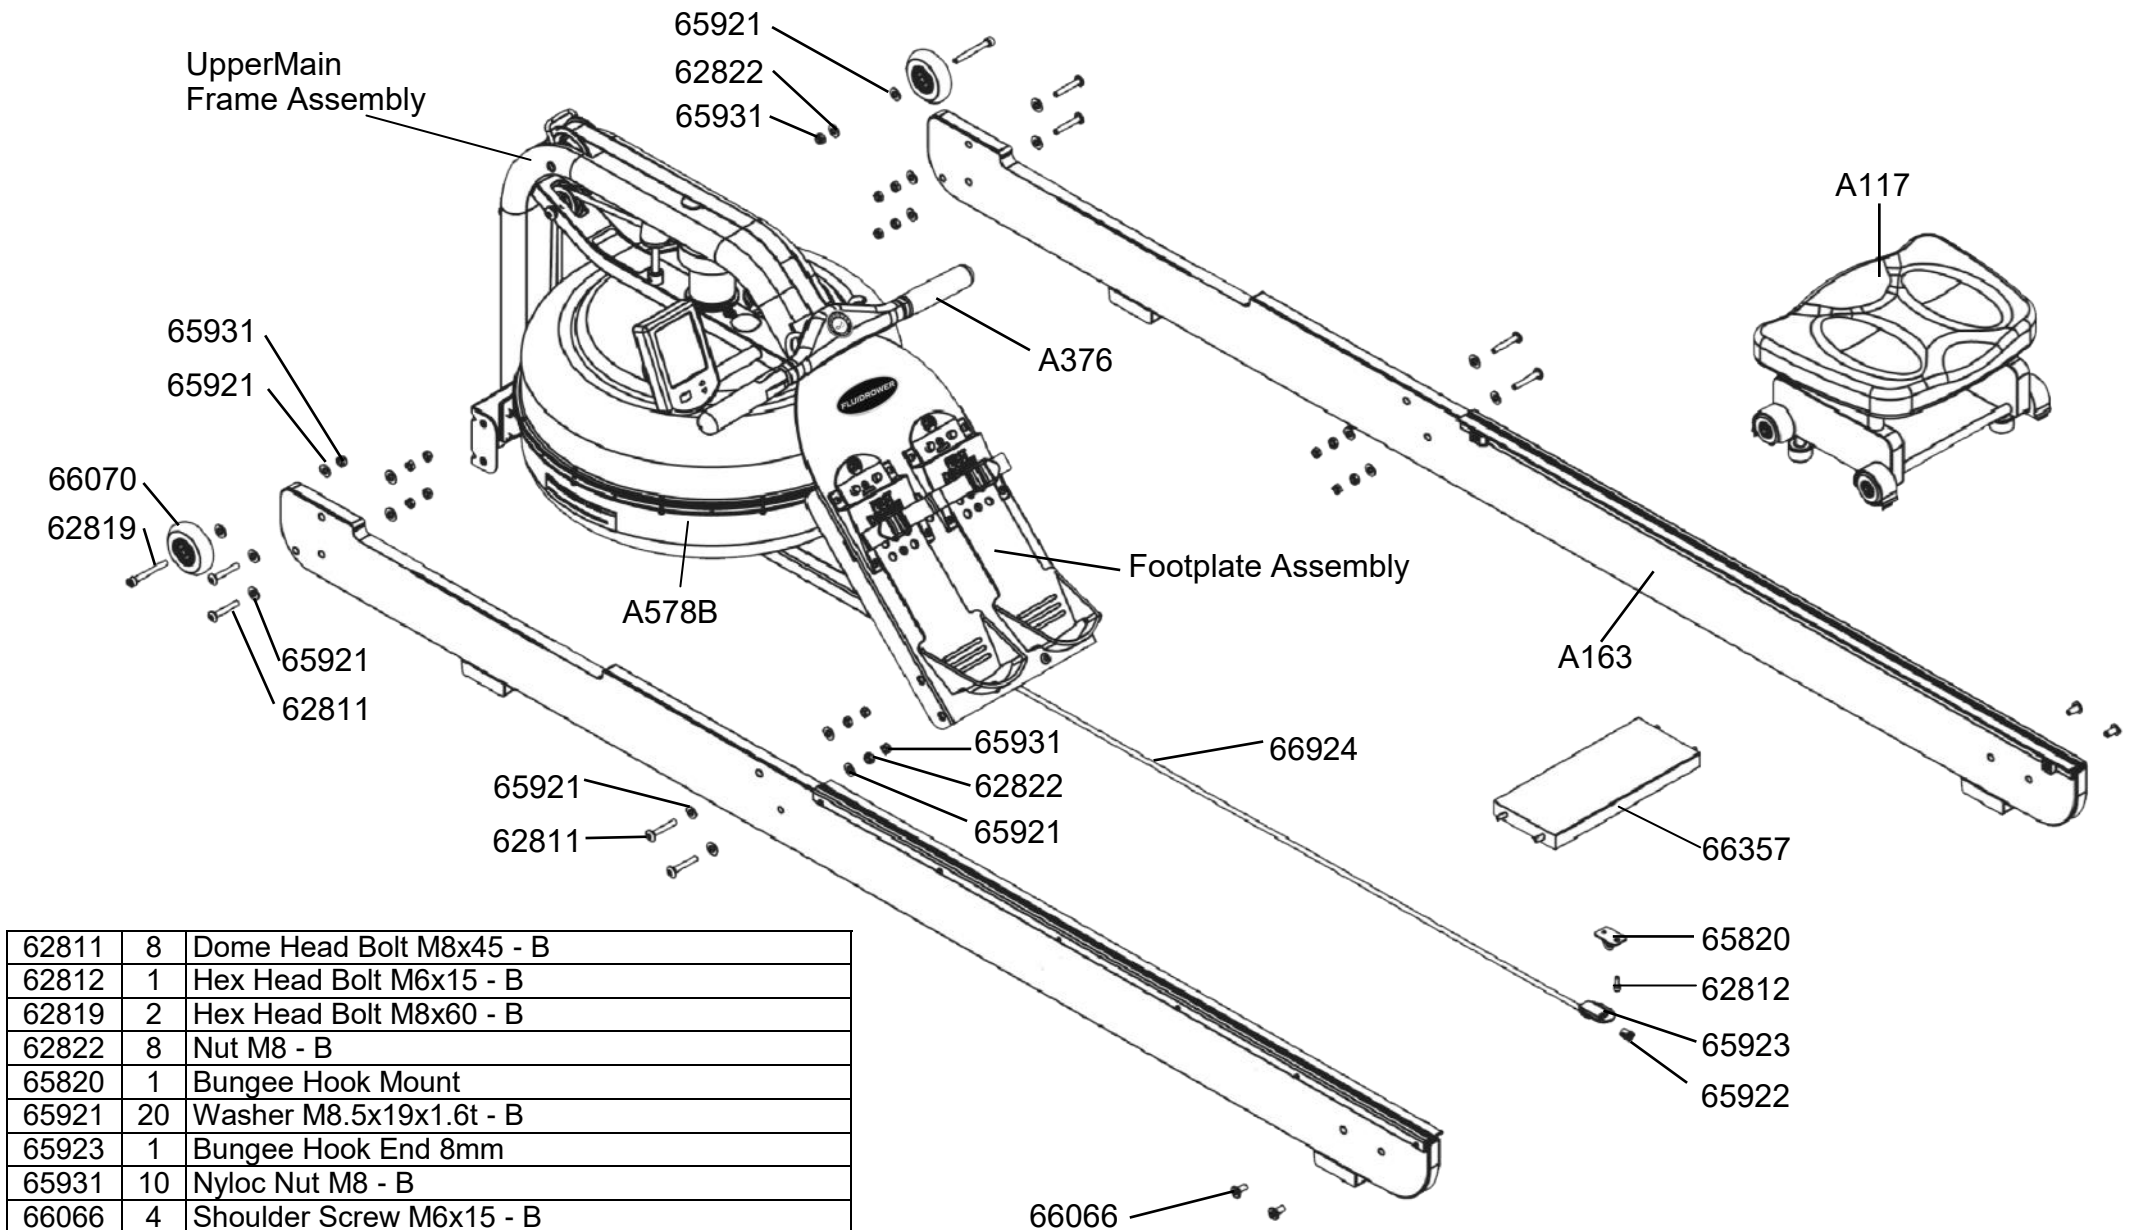

62811	8	Dome Head Bolt M8x45 - B
62812	1	Hex Head Bolt M6x15 - B
62819	2	Hex Head Bolt M8x60 - B
62822	8	Nut M8 - B
65820	1	Bungee Hook Mount
65921	20	Washer M8.5x19x1.6t - B
65923	1	Bungee Hook End 8mm
65931	10	Nyloc Nut M8 - B
66066	4	Shoulder Screw M6x15 - B
66070	2	Transport Wheel
66357	1	Rear Board -268x115x23
66924	1	Bungee Rope 8mm x 2230 & Inner Clip #65922
A117	1	Seat Assembly Complete
A163	1	Side Rail Complete Assembly L/R
A376	1	Plastic Handle Complete
A578B	1	5 Level Tank Complete Assembly