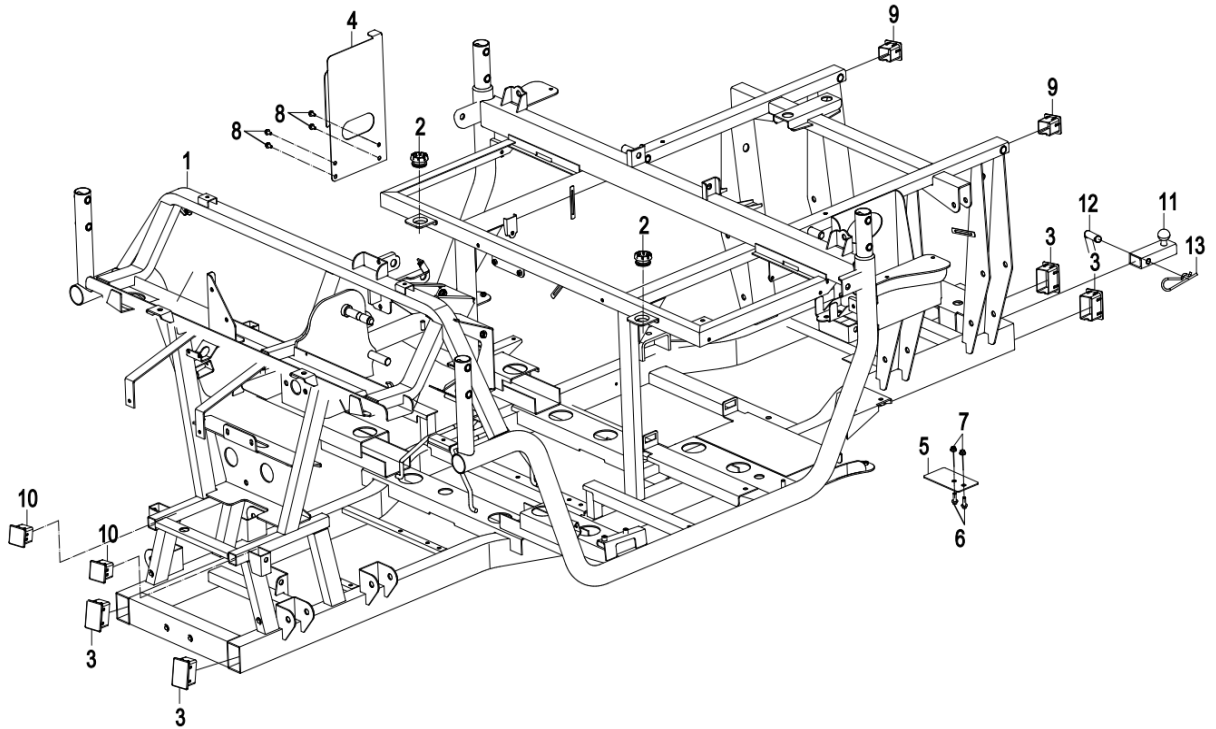

TRAILMASTER TAURUS 450U PARTS MANUAL

(Engine parts not included)

VERSION:1.0

07/23/2020

FRAME GROUP

REF. No.	PART No.	PART NAME	Q'TY
1	2MU5100010	Frame	1
2	1MU5130200	Rubber Set,Seat	2
3	1MU6033000	Plug	4
4	2MU5117100	Large Storage Insulation Plate	1
5	2MU5631500	Brake Pipe Protection Plate	1
6	9186308040266300	Bolt M8×40 (GB/T 5789)	2
7	9330308013241300	Nut M8 (GB/T 6187.1)	2
8	9186306016166300	Bolt M6×16 (GB/T 5789)	4
9	1MU7087300	Plug 40×20	2
10	1MU7087500	Plug 25×40	2
11	1MU7014000	Trailer Ball ASSY	1
12	1MU7080700	Thumb Lock	1
13	9501304075000000	B Shape Pin	1

DASH BOARD

REF. No.	PART No.	PART NAME	Q'TY
1	1MU601411001	Panel, Instrument	1
2	1MU5650100	Cover, Shift Lever	1
3	9271348160006300	Screw ST4.8×16 (GB/T 845)	11
4	1MU6014500	Switch Cover	8
5	1MU601420001	Steering Wheel Under Cover	1
6	9397342000002300	Spring Nut ST4.2 (Q397A)	10
7	1MU6014600	Switch Plate	1
8	9271348190006300	Screw ST4.8×19 (GB/T 845)	2
9	1MU6014400	Cover, Glove box	1
10	9275360160111300	Screw M6×16 (GB/T 973)	7
11	9271342130006300	Screw ST4.2×13 (GB/T 845)	5
12	1MU6032100	The Water Retaining Plate	1
13	9928042000000000	Tie L=4×200	3

FOOT BOARD

REF. No.	PART No.	PART NAME	Q'TY
1	1MU6016100	Upper Floor	1
2	9397342000002300	Spring Nut ST4.2 (Q397A)	30
3	1MU6016300	Retaining Rubber Clip	1
4	1MU6016210	Retaining rubber	1
5	1MU6019100	Foot Cover, LF	1
6	9271348190006300	Screw ST4.8×19 (GB/T 845)	2
7	9275360160111300	Screw M6×16 (GB/T 973)	10
8	1MU6021100	Foot Cover, RF	1
9	1MU6015100	Lower Floor	1
10	9271348160006300	Screw ST4.8×16 (GB/T 845)	13
11	1EU6110110	Warning Decal 1 (Aluminum Plate)	1
12	9441004010000000	Rivet 4×10	4
13	9402305000031300	Washer 5(GB/T 96.1)	4