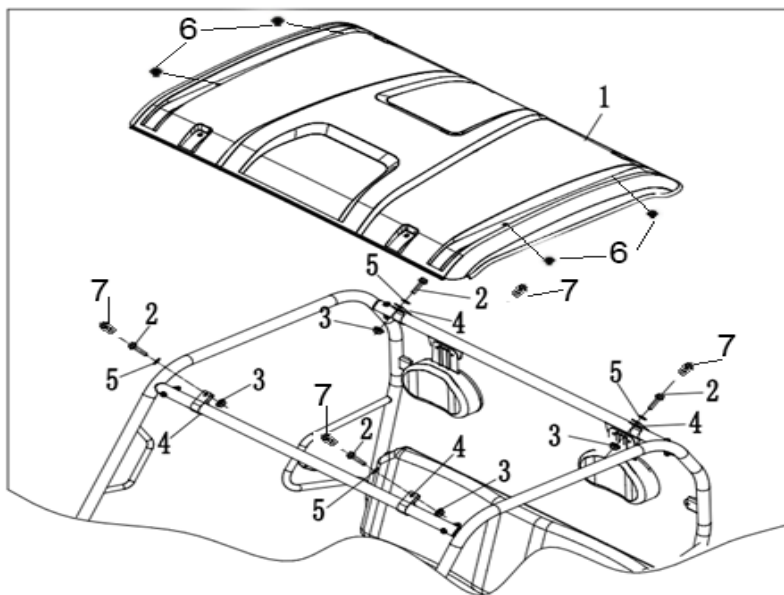

Roof

REF. No.	PART No.	PART NAME	Q'TY
1	1MU7060100	Roof	1
2	9184308025261300	Bolt M8×25 (GB/T 16674.1)	4
3	9330308013241300	Nut M8 (GB/T 6187.1)	4
4	1MU7060200	Roof Rubber	4
5	9401308000031300	Washer 8 (GB/T 97.1)	4
6	1MU7060300	Plug φ12	4
7	1MU7060400	Roof Bolt Cover	4