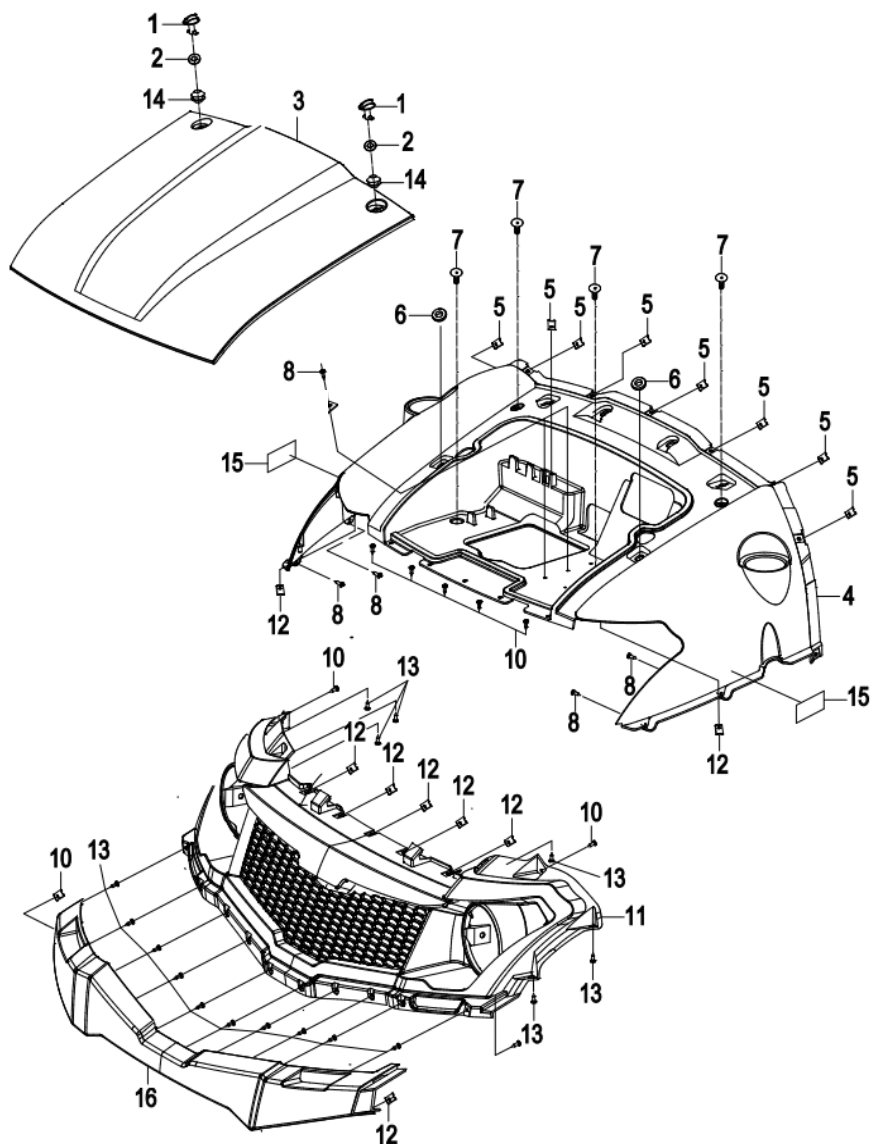

FRONT HOOD

REF. No.	PART No.	PART NAME	Q'TY
1	1MU6011410	Fixed Hood Latch Hook	1
2	1MU6011500	Ring	2
3	1MU60112041	Removable Hood Cover(Red)	1
	1MU60112072	Removable Hood Cover(Blue)	1
	1MU60112000-G	Removable Hood Cover(green)	1
	1MU60112000-CF	Removable Hood Cover(carbon fiber)	1
	1MU60112081	Removable Hood (Camo)	1
4	1MU60111041	Removable Hood(Red)	1
	1MU60111072	Removable Hood(Blue)	1
	1MU60111000-G	Removable Hood(green)	1
	1MU60111000-CF	Removable Hood(carbon fiber)	1
	1MU60111081	Removable Hood(Camo)	1