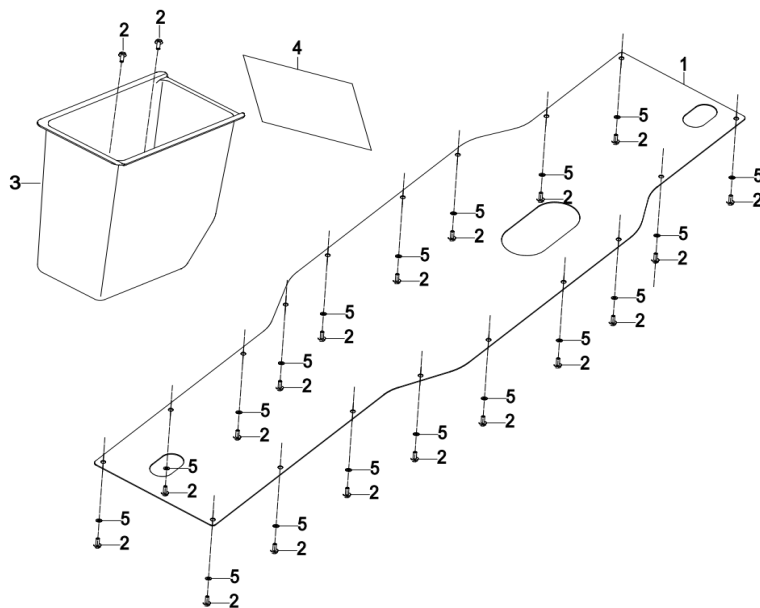

CHASSIS SHIELD

REF. No.	PART No.	PART NAME	QTY
1	2MU602610001	Chassis Shield	1
2	9275360160111300	Screw M6×16 (GB/T 973)	18
3	1MU6022100	Large Storage	1
4	1MU6180300	Heat Insulation Film	1
5	9402308000031300	Washer 8 (GB/T 96.1)	18