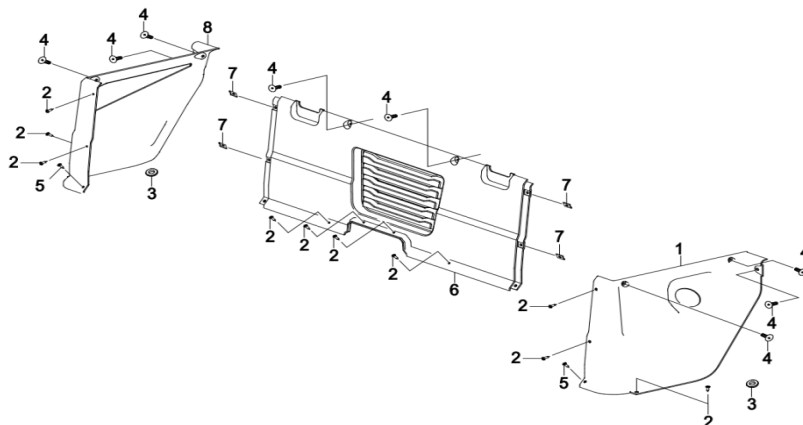

- 7 -
SIDE COVER

REF. No.	PART No.	PART NAME	Q'TY
1	1MU602410001	Left Mudguards	1
2	9271348160006300	Screw ST4.8×16 (GB/T 845)	6
3	1MU6011300	Fixed Hood Ring	2
4	9275360160111300	Screw M6×16 (GB/T 973)	8
5	9271348190006300	Screw ST4.8×19 (GB/T 845)	2
6	1MU602310001	Rear Floor	1
7	9397342000002300	Spring Nut ST4.2 (Q397A)	4
8	1MU602510001	Right Mudguards	1