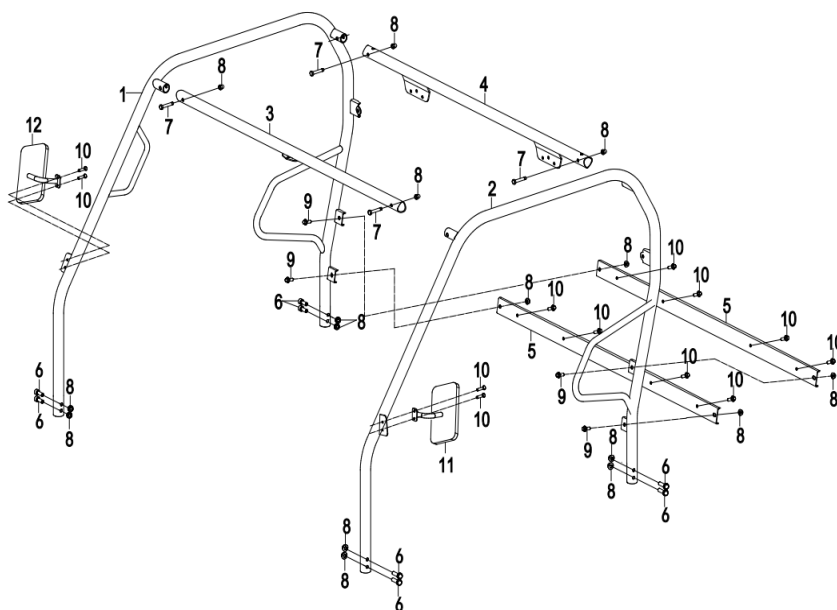

Roll Cage

REF. No.	PART No.	PART NAME	Q'TY
1	2MU5210020	Roof Frame 1	1
2	2MU5240010	Roof Frame 4	1
3	1MU522000001	Roof Frame 2	1
4	1MU523000001	Roof Frame 3	1
5	1MU5830100	Mounting Bracket	2
6	1MU5520100	Bolt M10×1.25×50	8
7	9186310045281300	Bolt M10×1.25×45 (GB/T 5789)	4
8	9330310015261300	Nut M10×1.25 (GB/T 6187.2)	16
9	9186310016286300	Bolt M10×1.25×16 (GB/T 5789)	4
10	9186306016166300	Bolt M6×16 (GB/T 5789)	8
11	2MU7022000	Left Rear View Mirror	1
12	2MU7021000	Right Rear View Mirror	1