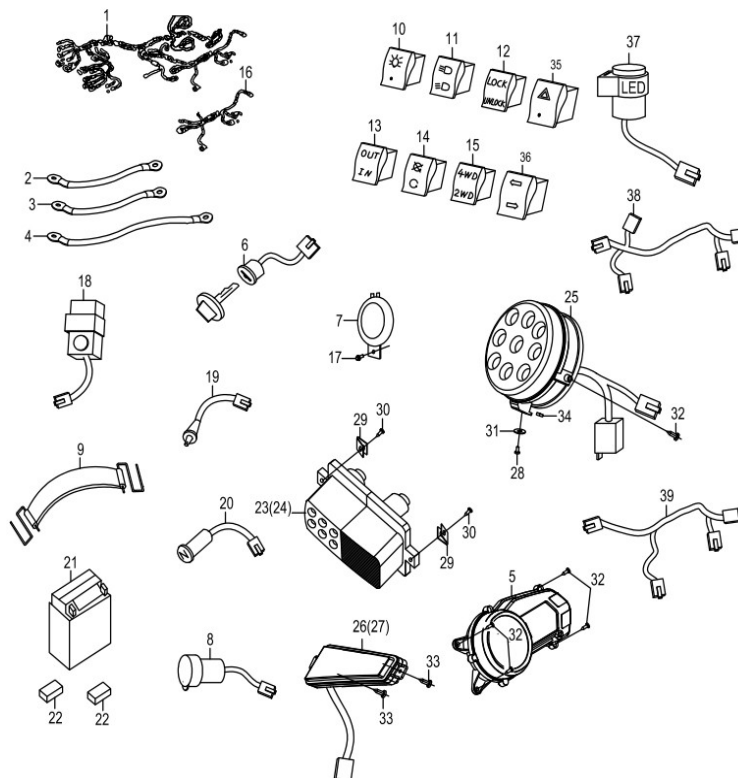

ELECTRICAL SYSTEM

REF. No.	PART No.	PART NAME	Q'TY
1	2MU8070030	Main Wire	2
2	2MU8081000	Starter Wire 1	1
3	2MU8082010	Starter Wire 2	1
4	2MU8084000	Starter Motor Wire	1
5	2MU8031010	LCD Meter (XY450U-25Inch)	1
6	1MU8051000	Ignition Switch	1
7	1MU8064000	Horn	1
8	1MU8063000	Accessory Socket ASSY	1
9	2MU8101000	Battery Belt	1
10	2MU8052000	Light Switch	1
11	2MU8053000	HI/ LO Beam Switch	1
12	2MU8055000	Rear Differential Lock Switch.	1
13	2MU8056000	Tractor Switch	1
15	2MU8058000	2WD-4WD Switch	1
16	2MU8083000	Starter Wire 2	1
17	9186306016166300	Bolt M6×16 (GB/T 5789)	1
18	1MU8091000	Reverse Relay ASSY	1
19	1MU8085000	Parking Switch	1
20	1MU8018000	Neutral Light	1
21	2MU8020100	UPG Battery (12V 35Ah)	1
22	1MU6180100	Plate Lower Damper	6
23	1MU8020300	LED Tail Light,R(Passenger Side)	1