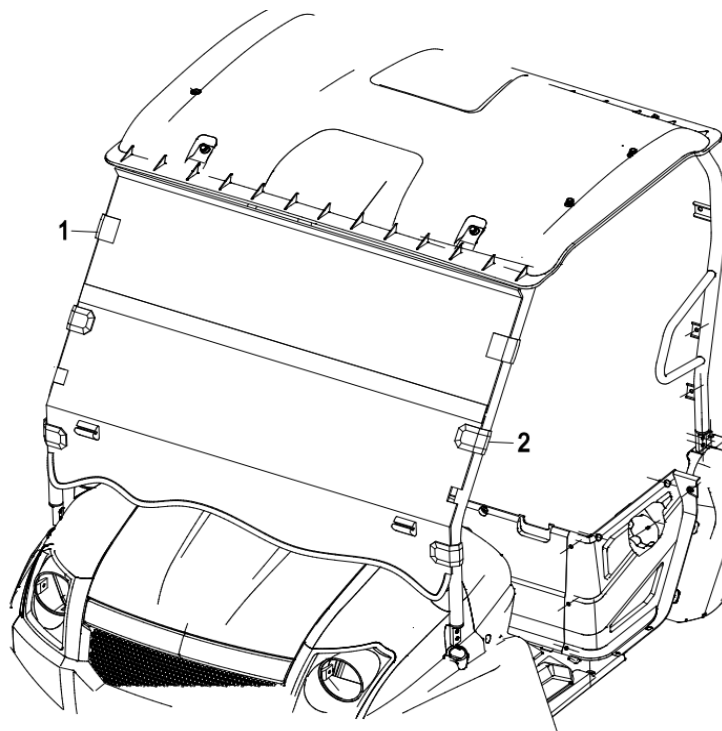

Windshield

REF. No.	PART No.	PART NAME	Q'TY
1	1MU7070020	Windshield ASSY	1
2	1MU7072000	Windshield Hold Hoop	4