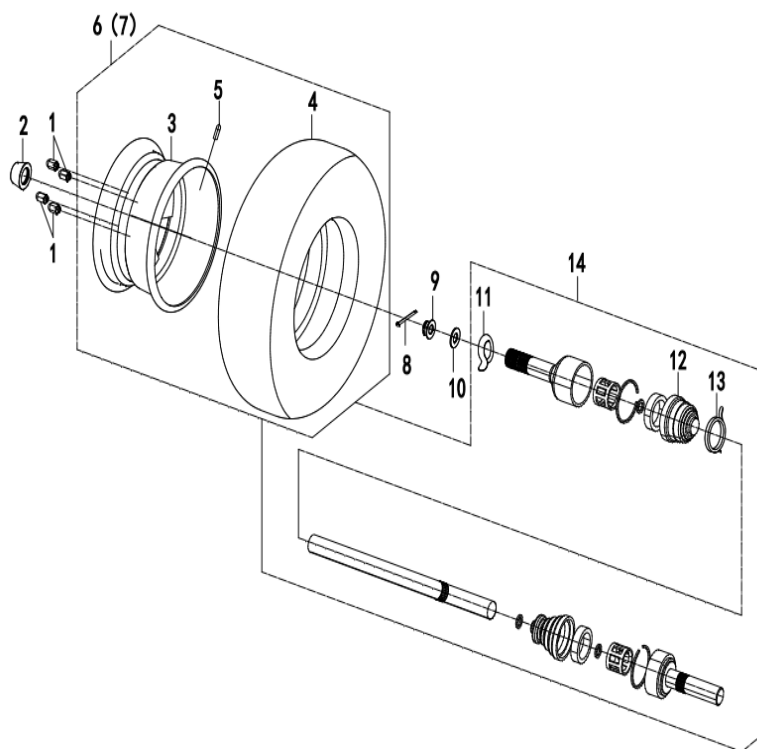

FRONT WHEEL

REF. No.	PART No.	PART NAME	Q'TY
1	1MU5450300	Nut, Wheel	8
2	1MU5450500	Wheel hub cap	2
3	1MU5456000	Rim (AL)	2
4	9924251208040000	FR25×8-12 Off Road Tire	2
5	1MU5554000	Valve, Rim(TR412)	4
6	1MUX546310	Tire ASSY FR (AL) 25×8-12 Off Road	1
7	1MUX546110	Tire ASSY FL (AL) 25×8-12 Off Road	1
8	9500340032002300	Cotter PIN 4×32	2
9	1MU5450400	Slotted Nut M20×1	2
10	9408320000001300	Washer 20 (GB/T 1230)	2
11	1EU5710600	Clamp	2
12	1EU5710800	Boot	2
13	1EU5710900	Circlip A	2
14	2MU5740000	Front Drive Axle ASSY	2