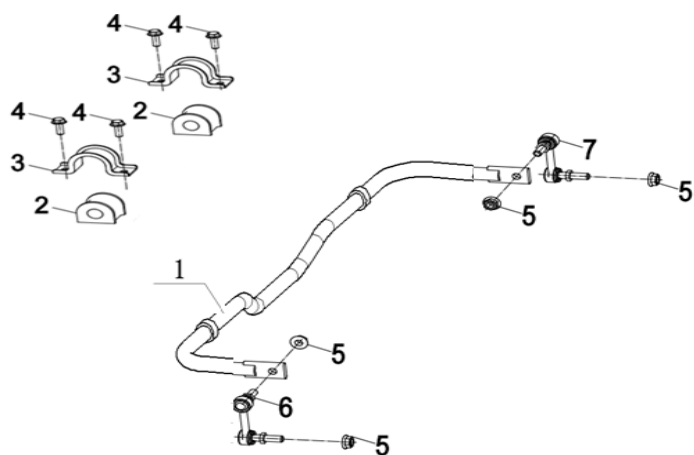

SEAT BELT

REF. No.	PART No.	PART NAME	Q'TY
1	1MU7150000	Belt(3 POINT)	2
2	1MU7155000	Belt Lock ASSY	2
3	1MU7150100	Bolt	2
4	1MU7150200	Spring Washer	8
5	1MU7150300	Washer	8
6	1MU7150400	Nut	8
7	1MU7150500	Bolt A	2
8	1MU7150600	Washer	4
9	1MU7150700	Bolt	2
10	1MU7150800	Bolt B	2

Roll Cage

REF. No.	PART No.	PART NAME	Q'TY
1	2MU5210020	Roof Frame 1	1
2	2MU5240010	Roof Frame 4	1
3	1MU522000001	Roof Frame 2	1
4	1MU523000001	Roof Frame 3	1
5	1MU5830100	Mounting Bracket	2
6	1MU5520100	Bolt M10×1.25×50	8
7	9186310045281300	Bolt M10×1.25×45 (GB/T 5789)	4
8	9330310015261300	Nut M10×1.25 (GB/T 6187.2)	16
9	9186310016286300	Bolt M10×1.25×16 (GB/T 5789)	4
10	9186306016166300	Bolt M6×16 (GB/T 5789)	8
11	2MU7022000	Left Rear View Mirror	1
12	2MU7021000	Right Rear View Mirror	1

Front bumper

REF. No.	PART No.	PART NAME	Q'TY
1	2MU5250010	Front Bumper	1
2	9186308020261300	Bolt M8×20 (GB/T 5789)	4
3	1MU5000100	Plug	2
4	2MU8020200	Winch ASSY	1

Rear stabilizer bar

REF. No.	PART No.	PART NAME	Q'TY
1	2MU5561000	BAR ,STABILIZER	1
2	1MU5560200	BUSH.STABILIZER	2
3	1MU5560100	HOLDER,STABILIZER BUSH	2
4	9186308020261300	Bolt M8×20 (GB/T 5789)	4
5	9330310015261300	Nut M10×1.25 (GB/T 6187.2)	4
6	1MU5563000	STABILIZER R JOINT	1
7	1MU5562000	STABILIZER L JOINT	1