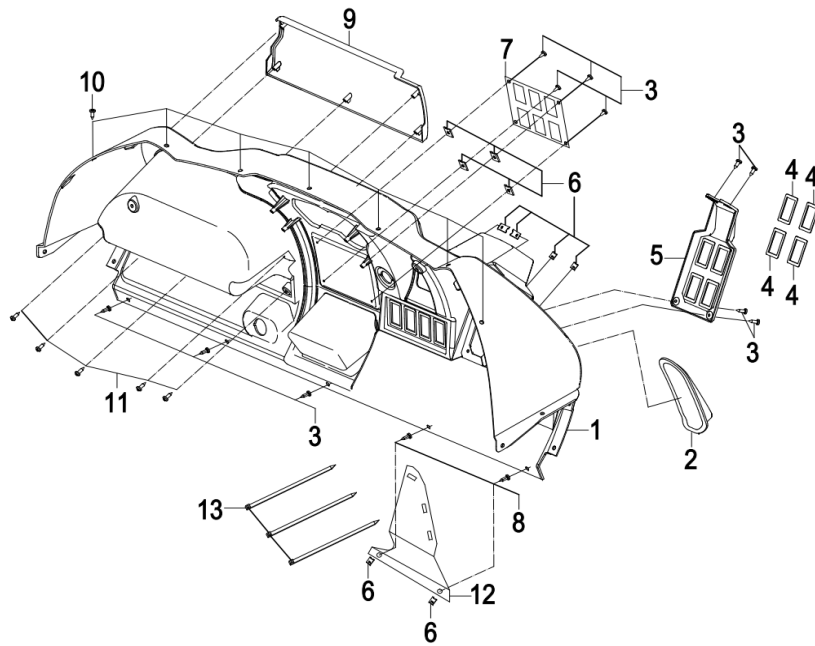

DASH BOARD

REF. No.	PART No.	PART NAME	Q'TY
1	1MU601411001	Panel, Instrument	1
2	1MU5650100	Cover, Shift Lever	1
3	9271348160006300	Screw ST4.8×16 (GB/T 845)	11
4	1MU6014500	Switch Cover	8
5	1MU601420001	Steering Wheel Under Cover	1
6	9397342000002300	Spring Nut ST4.2 (Q397A)	10
7	1MU6014600	Switch Plate	1
8	9271348190006300	Screw ST4.8×19 (GB/T 845)	2
9	1MU6014400	Cover, Glove box	1
10	9275360160111300	Screw M6×16 (GB/T 973)	7
11	9271342130006300	Screw ST4.2×13 (GB/T 845)	5
12	1MU6032100	The Water Retaining Plate	1
13	9928042000000000	Tie L=4×200	3