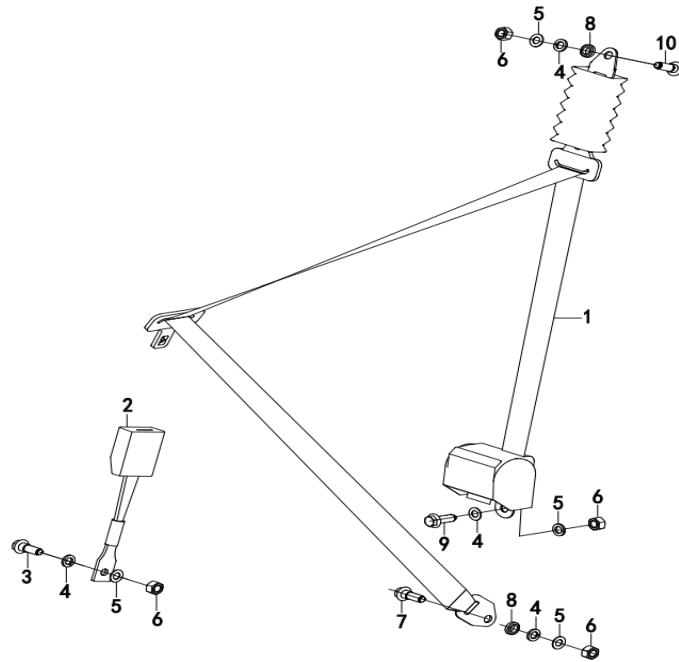

SEAT BELT

REF. No.	PART No.	PART NAME	Q'TY
1	1MU7150000	Belt(3 POINT)	2
2	1MU7155000	Belt Lock ASSY	2
3	1MU7150100	Bolt	2
4	1MU7150200	Spring Washer	8
5	1MU7150300	Washer	8
6	1MU7150400	Nut	8
7	1MU7150500	Bolt A	2
8	1MU7150600	Washer	4
9	1MU7150700	Bolt	2
10	1MU7150800	Bolt B	2