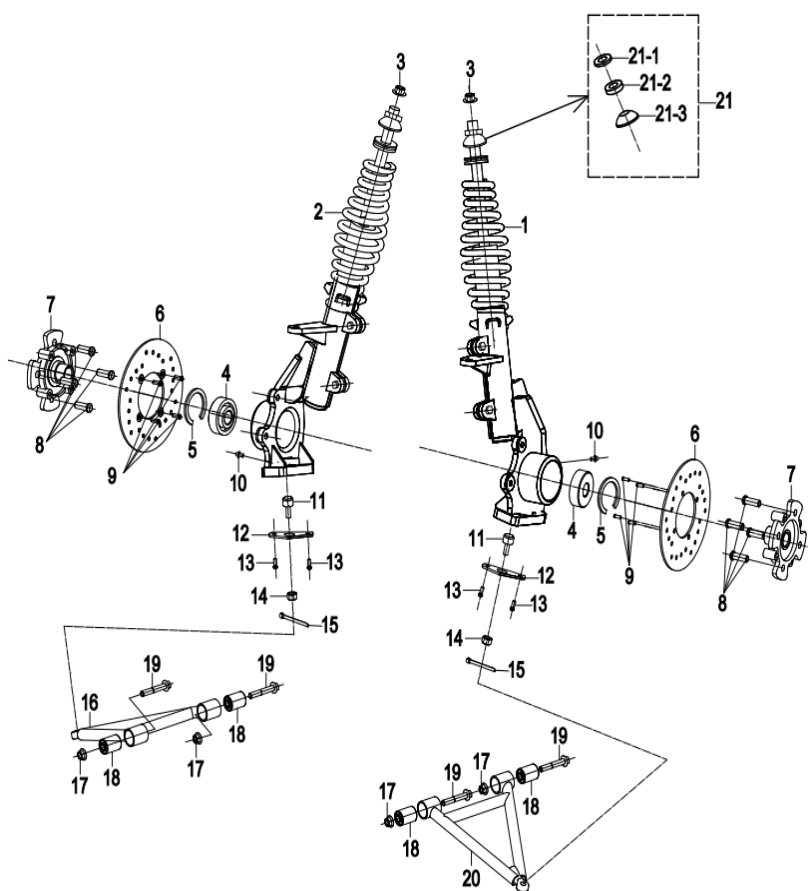

FRONT SUSPENSION SYSTEM

REF. No.	PART No.	PART NAME	Q'TY
1	1MUX542301	Front Shock Strut Body Assy, L	1
2	1MUX542501	Front Shock Strut Body Assy, R	1
3	9330314021361300	Nut M14×1.5 (GB/T 6187.2)	2
4	1MU5427000	Bearing35	2
5	9430164000000000	Circlip 64(GB/T 893.1)	2
6	1MU5455300	Brake Disc, F	2
7	1MU5455100	Hub, FR Wheel	2
8	1MU5555200	Bolt M12×1.25×36	8
9	9151308020281300	Bolt M8×20 (GB/T 5783)	8
10	1MU5426000	Grease Fitting M6	2
11	1MU5424000	Ball Joint Stud	2
12	1MU5423200	Coupling Mounting Plate	2
13	9254360160101300	Bolt M6×16 (GB/T 819.1)	4
14	9383310016261300	Slotted Nut M10×1.25 (GB/T 9459)	2
15	9500325025002300	Cotter Pin 2.5×25	2
16	1MU5431000	A-Arm ,R	1
17	9330312018261300	Nut M12×1.25 (GB/T 6187.2)	4
18	1MU5412000	Bushing	4