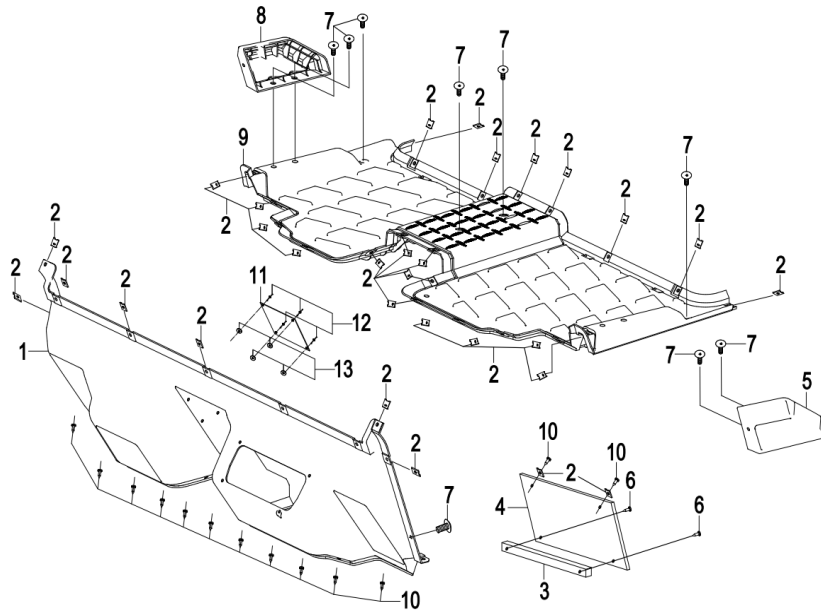

DASH BOARD

REF. No.	PART No.	PART NAME	Q'TY
1	1MU601411001	Panel, Instrument	1
2	1MU5650100	Cover, Shift Lever	1
3	9271348160006300	Screw ST4.8×16 (GB/T 845)	11
4	1MU6014500	Switch Cover	8
5	1MU601420001	Steering Wheel Under Cover	1
6	9397342000002300	Spring Nut ST4.2 (Q397A)	10
7	1MU6014600	Switch Plate	1
8	9271348190006300	Screw ST4.8×19 (GB/T 845)	2
9	1MU6014400	Cover, Glove box	1
10	9275360160111300	Screw M6×16 (GB/T 973)	7
11	9271342130006300	Screw ST4.2×13 (GB/T 845)	5
12	1MU6032100	The Water Retaining Plate	1
13	9928042000000000	Tie L=4×200	3

- 7 -
SIDE COVER

REF. No.	PART No.	PART NAME	Q'TY
1	1MU602410001	Left Mudguards	1
2	9271348160006300	Screw ST4.8×16 (GB/T 845)	6
3	1MU6011300	Fixed Hood Ring	2
4	9275360160111300	Screw M6×16 (GB/T 973)	8
5	9271348190006300	Screw ST4.8×19 (GB/T 845)	2
6	1MU602310001	Rear Floor	1
7	9397342000002300	Spring Nut ST4.2 (Q397A)	4
8	1MU602510001	Right Mudguards	1

FOOT BOARD

REF. No.	PART No.	PART NAME	Q'TY
1	1MU6016100	Upper Floor	1
2	9397342000002300	Spring Nut ST4.2 (Q397A)	30
3	1MU6016300	Retaining Rubber Clip	1
4	1MU6016210	Retaining rubber	1
5	1MU6019100	Foot Cover, LF	1
6	9271348190006300	Screw ST4.8×19 (GB/T 845)	2
7	9275360160111300	Screw M6×16 (GB/T 973)	10
8	1MU6021100	Foot Cover, RF	1
9	1MU6015100	Lower Floor	1
10	9271348160006300	Screw ST4.8×16 (GB/T 845)	13
11	1EU6110110	Warning Decal 1 (Aluminum Plate)	1
12	9441004010000000	Rivet 4×10	4
13	9402305000031300	Washer 5(GB/T 96.1)	4