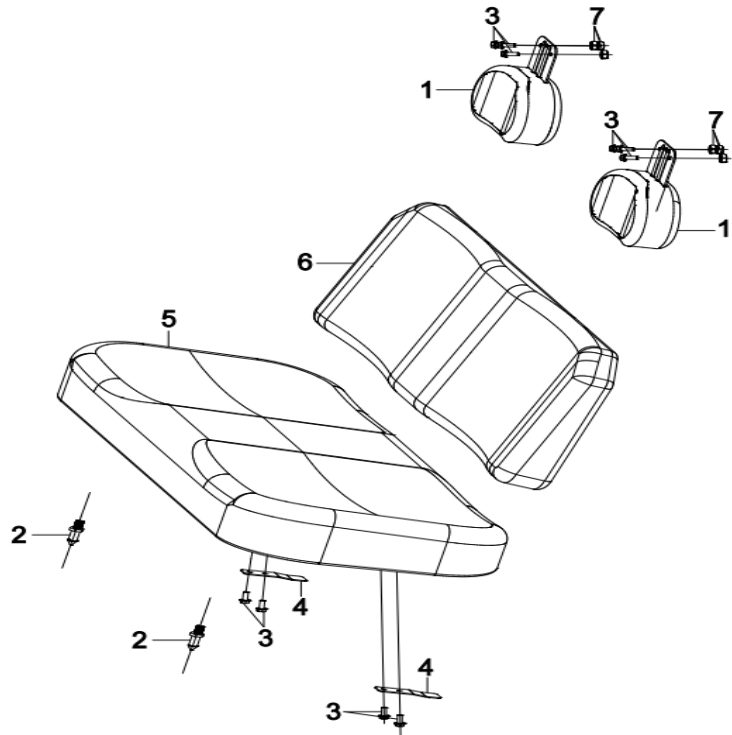

SEAT ASSY

REF. No.	PART No.	PART NAME	Q'TY
1	1MU5820010	Head Rest ASSY	2
2	1MU5810210	Pin, Seat ASSY	2
3	9186306016166300	Bolt M6×16 (GB/T 5789)	10
4	1MU5810100	Seat Lock	2
5	1MU5810000	Seat ASSY	1
6	1MU5831000	Back Rest	1
7	9330306010141300	Nut M6 (GB/T 6187.1)	6