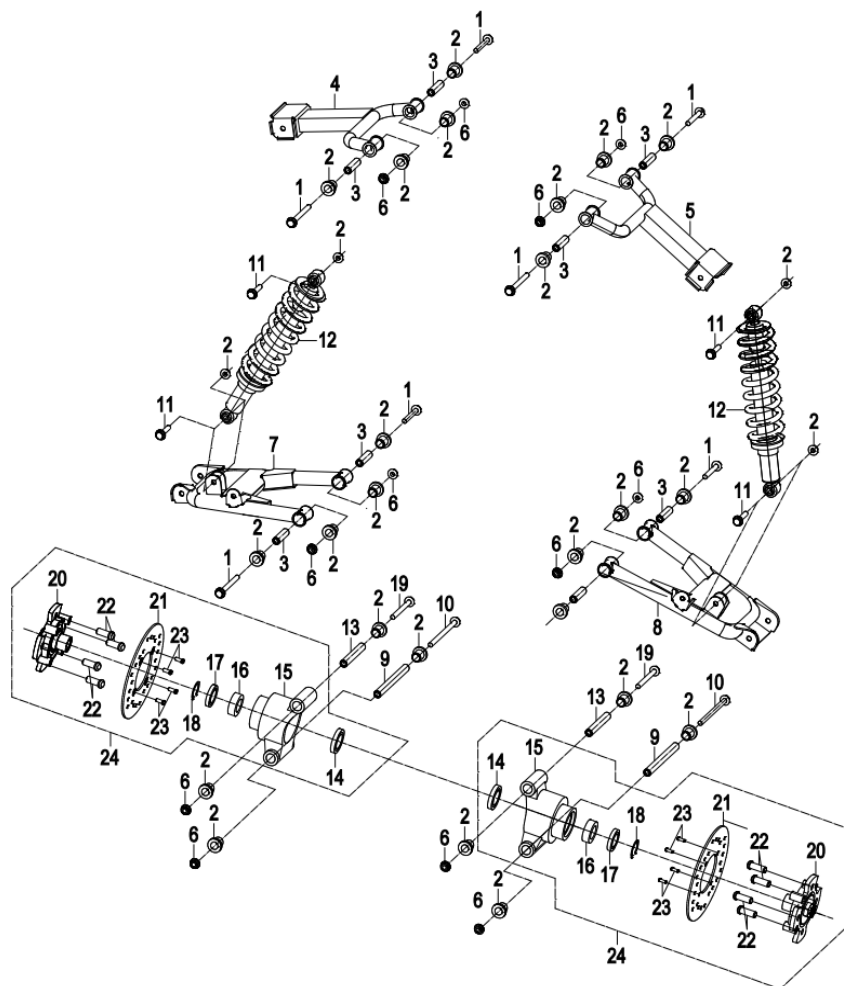

REAR SUSPENSION SYSTEM

REF. No.	PART No.	PART NAME	Q'TY
1	1MU5510200	Bolt M10×1.25×80	8
2	1MU5510300	Bush 1, Arm	24
3	1MU5510500	Coller Rear , L Lower	8
4	2MU5511000	Arm Set,Rear .L Upper	1
5	2MU5531000	Arm Set,Rear .R Upper	1
6	9330310015261300	Nut M10×1.25 (GB/T 6187.2)	16
7	1MU5513010	Arm Set,Rear .L Lower	1
8	1MU5533010	Arm Set,Rear .R Lower	1
9	1MU5514600	Collar Upper	2
10	1MU5514300	Bolt M10×1.25×135	2
11	1MU5520100	Bolt M10×1.25×50	4
12	1MU55220021	Shock ASSY, Rear	2
13	1MU5514500	Collar Lower	2
14	1MU5515000	Seal 61.5 43 12	2
15	1MU5514100	Knuckle	2
16	1MU5517000	Bearing34	2