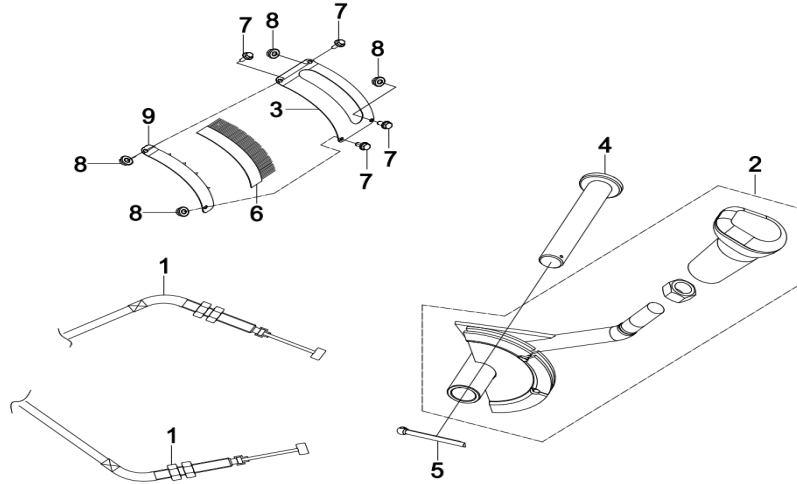

SHIFT ROD

REF. No.	PART No.	PART NAME	Q'TY
1	2MU5662010	Shifter Cable	2
2	2MU5661010	Front Brake Caliper Body, R	1
3	2MU6014300	Shift Cover	1
4	1MU5660100	Axle Of The Shifter	1
5	9500325025002300	Cotter Pin 2.5×25	1
6	2MU6014500	Shift Brush	1
7	9214350160011300	Screw M5×16(GB/T 818)	4
8	9350305080011300	Nut M5	4
9	2MU6014400	Pressing Plate	1