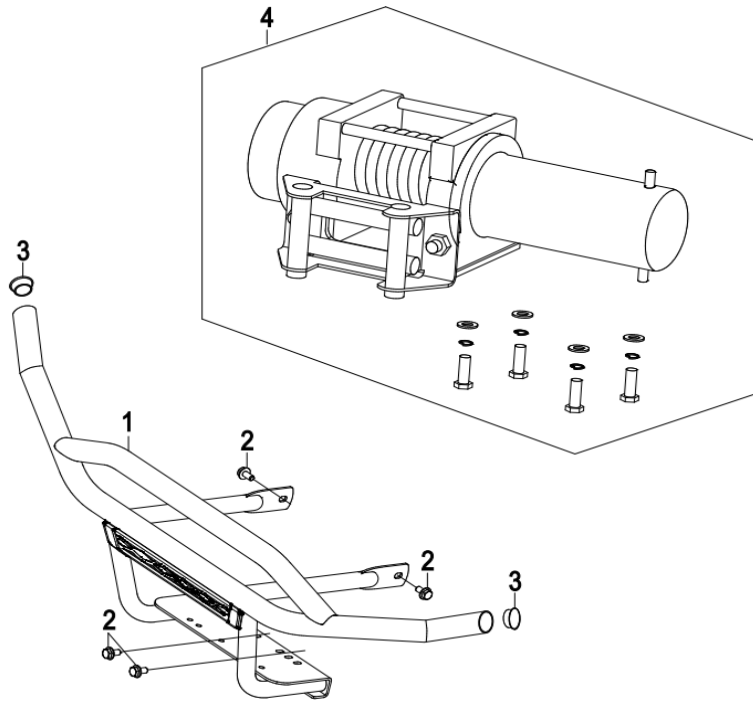

Front bumper

REF. No.	PART No.	PART NAME	Q'TY
1	2MU5250010	Front Bumper	1
2	9186308020261300	Bolt M8×20 (GB/T 5789)	4
3	1MU5000100	Plug	2
4	2MU8020200	Winch ASSY	1