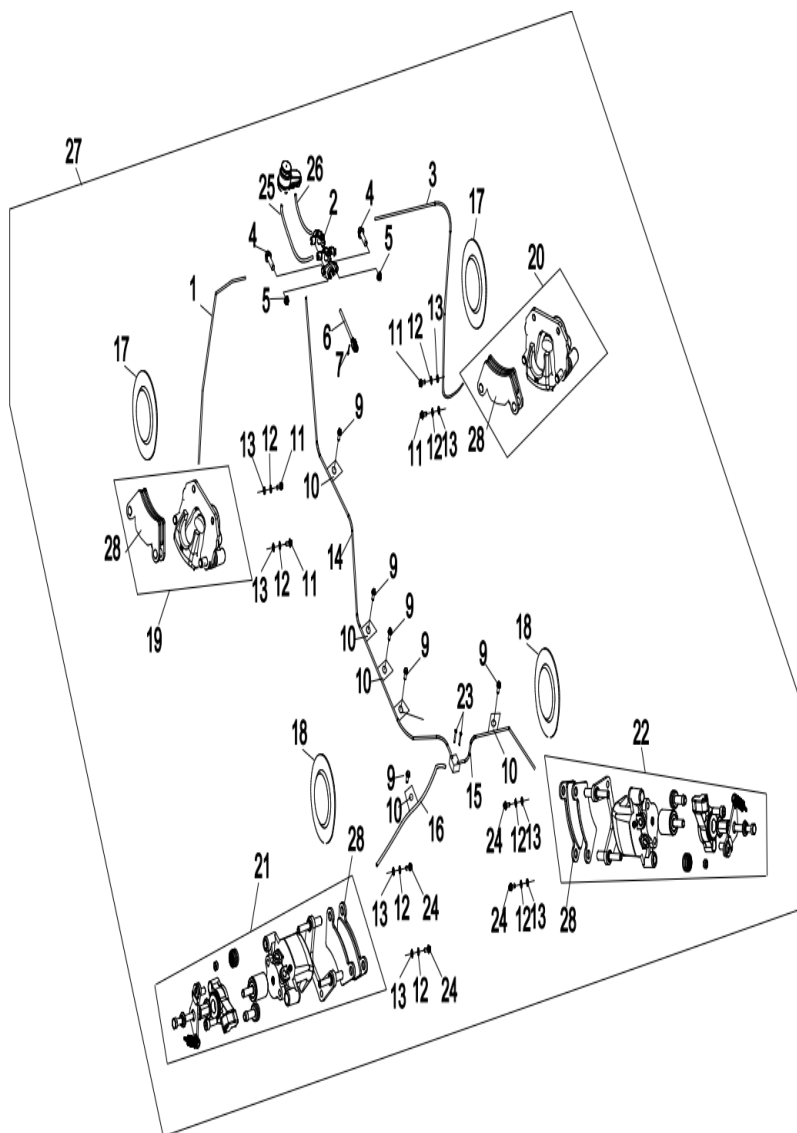

BRAKING ASSY

REF. No.	PART No.	PART NAME	Q'TY
1	1MU5635000	Front Brake Hose Assemblies (Driver Side)	1
2	1MU5632000	Brake Master Pump ASSY	1
3	1MU5636000	Front Brake Hose Assemblies(Passenger Side)	1
4	9184308030261300	Bolt M8×30 (GB/T 16674.1)	2
5	9330308013241300	Nut M8 (GB/T 6187.1)	2
6	1MU5632700	Putter	1
7	9500320025002300	Cotter Pin 2.0×25	1
8	9151308025281300	Bolt M8×25 (GB/T 5783)	2
9	9184306012161300	Bolt M6×12 (GB/T 16674.1)	6
10	1MU5631100	clamp	8
11	9151308025281300	Bolt M8×25 (GB/T 5783)	2
12	9403108000000000	Spring Washer 8 (GB/T 93)	8
13	9401308000031300	Washer 8 (GB/T 97.1)	8
14	1MU5642000	Middle Brake Hose Assemblies	1
15	1MU5641000	Rear Brake Hose Assemblies(Passenger Side)	1