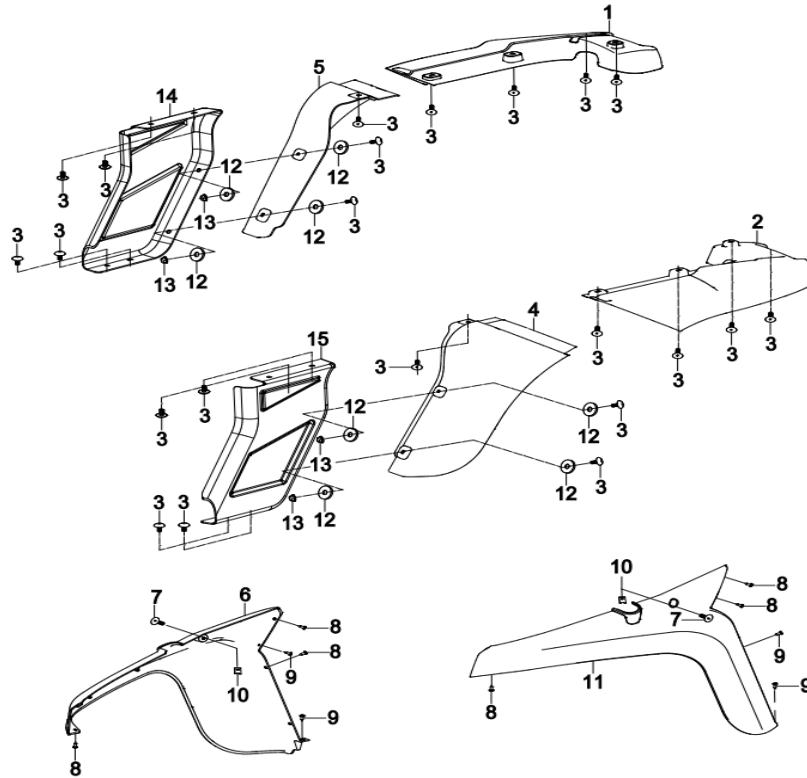

FENDER

REF. No.	PART No.	PART NAME	Q'TY
1	1MU6031110	RR Upper Rear Mudguards Rear	1
2	1MU6028110	LR Upper Rear Mudguards Rear	1
3	9275360160111300	Screw M6×16 (GB/T 973)	22
4	1MU6027100	LR Upper Rear Mudguards Front	1
5	1MU6029100	RR Upper Rear Mudguards Front	1
6	2MU6018100	Upper Front Mudguards, RH	1
7	9275360250111300	Screw M6×25 (GB/T 973)	2
8	9271348160006300	SCREW ST4.8×16 (GB/T 845)	4
9	9271348190006300	Screw ST4.8×19 (GB/T 845)	4
10	9312306000105300	Spring Nut M6 (QC/T 608)	2
11	2MU6017100	Upper Front Mudguards, LH	1
12	9402308000031300	Washer 8 (GB/T 96.1)	4
13	9330306010141300	NUT M6 (GB/T 6187.1)	4
14	2MU6034110	Fender Connecting Plate,RR	1
15	2MU6033110	Fender Connecting Plate,RL	1