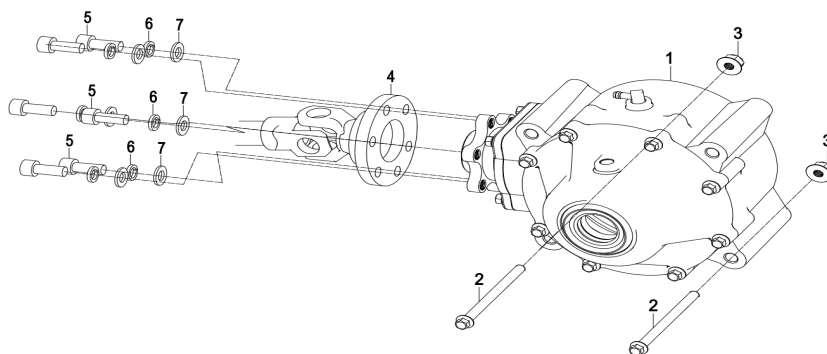

REAR AXLE & REAR DRIVE SHAFT

REF. No.	PART No.	PART NAME	Q'TY
1	2MU5790000	Rear Axle	1
2	1MU5514200	Bolt M10×1.25×110	2
3	9330310015261300	Nut M10×1.25	2
4	2MU5730000	Rear Drive Shaft	1
5	9218310025261300	Bolt M10×1.25×25	6
6	9403110000000000	Spring Washer φ10	6
7	9401310000031300	Flat Washer φ10	6