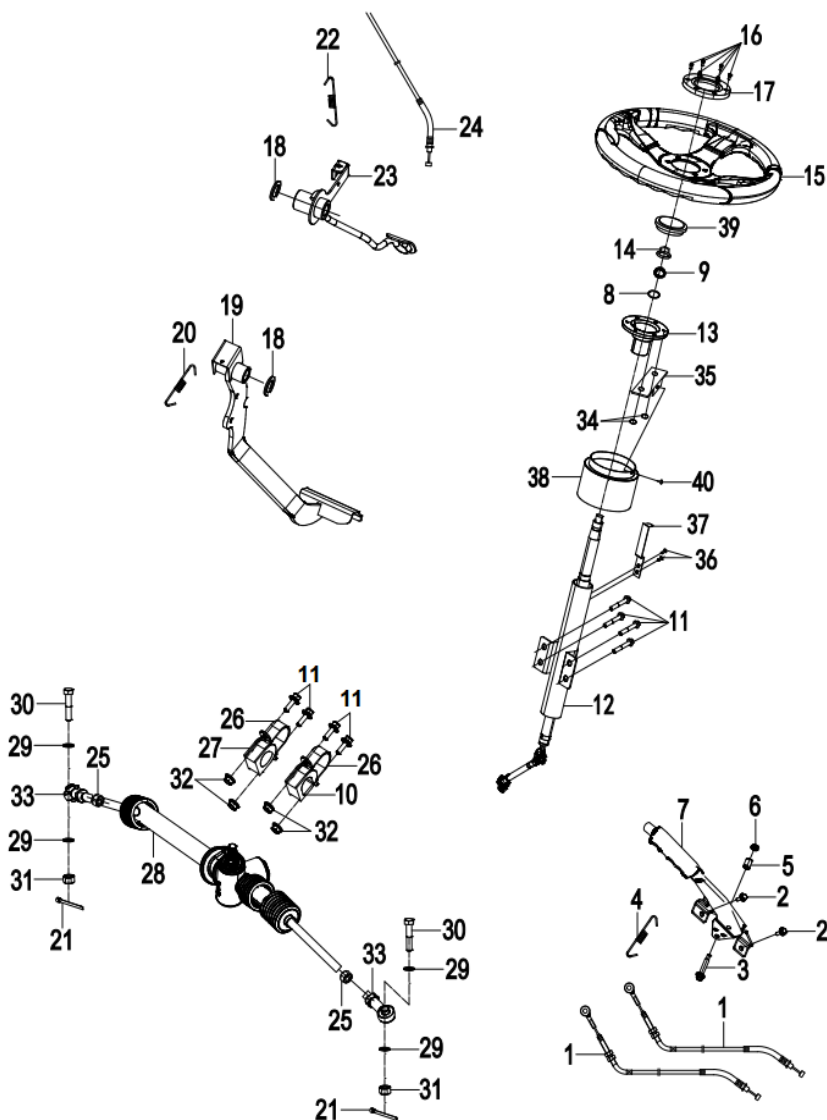

STEERING ASSY

REF. No.	PART No.	PART NAME	Q'TY
1	2MU5652000	Parking cable	2
2	9186308016266300	Bolt M8×16 (GB/T 5789)	2
3	1MU5650300	Parking Handle Axis	1
4	1MU5650200	Spring, Parking Handle	1
5	1MU5650400	Bushing	1
6	9330306010141300	Nut M6 (GB/T 6187.1)	1
7	1MU5651000	Parking Handle ASSY	1
8	9401312000031300	Washer 12 (GB/T 97.1)	1
9	9403112000000000	Spring Washer 12 (GB/T 93)	1
10	1MU5610910	Bush B	1
11	9186310020281300	Bolt M10×1.25×20 (GB/T 5789)	8
12	1MU5613000	Steering Column,	1
13	2MU5610100	Steering Wheel Holder	1
14	9350312018261300	Nut M12×1.25 (GB/T 6173)	1