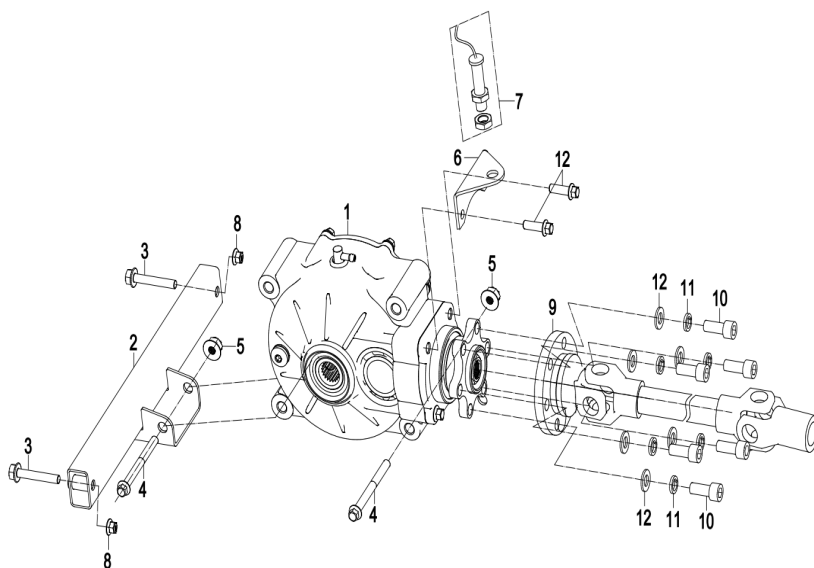

REAR SUSPENSION SYSTEM

REF. No.	PART No.	PART NAME	Q'TY
1	1MU5510200	Bolt M10×1.25×80	8
2	1MU5510300	Bush 1, Arm	24
3	1MU5510500	Coller Rear , L Lower	8
4	2MU5511000	Arm Set,Rear .L Upper	1
5	2MU5531000	Arm Set,Rear .R Upper	1
6	9330310015261300	Nut M10×1.25 (GB/T 6187.2)	16
7	1MU5513010	Arm Set,Rear .L Lower	1
8	1MU5533010	Arm Set,Rear .R Lower	1
9	1MU5514600	Collar Upper	2
10	1MU5514300	Bolt M10×1.25×135	2
11	1MU5520100	Bolt M10×1.25×50	4
12	1MU55220021	Shock ASSY, Rear	2
13	1MU5514500	Collar Lower	2
14	1MU5515000	Seal 61.5 43 12	2
15	1MU5514100	Knuckle	2
16	1MU5517000	Bearing34	2

FRONT AXLE & FRONT DRIVE SHAFT

REF. No.	PART No.	PART NAME	Q'TY
1	2MU5750000	Front Axle	1
2	2MU5770000	Mounting Plate	1
3	9186308080261300	Bolt M8×80	2
4	2MU5701000	Bolt M10×1.25×85	2
5	9330310015261300	Nut M10×1.25	2
6	2MU5780000	Support For Vehicle Speed Sensor	1
7	2MU8093000	Speed Sensor	1
8	9330308013241300	Nut M8 (GB/T 6187.1)	2
9	2MU5760000	Front Drive Shaft	1
10	9218310025261300	Bolt M10×1.25×25	6
11	9403110000000000	Spring Washer φ10	6
12	9401310000031300	Flat Washer φ10	6