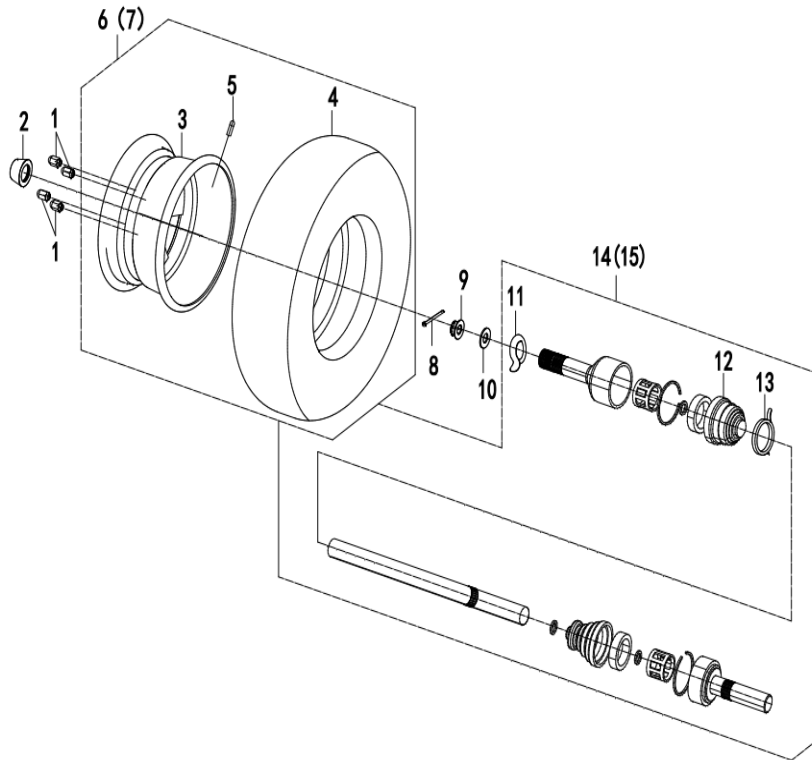

REAR WHEEL

REF. No.	PART No.	PART NAME	Q'TY
1	1MU5450300	Nut, Wheel	8
2	1MU5450500	Wheel hub cap	2
3	1MU5456000	Rim(AL)	2
4	9924251210040000	RR25×10-12 Off Road Tire	2
5	1MU5554000	Valve, Rim(TR412)	4
6	1MUX556310	Tire ASSY RR (AL) 25×10-12 Off Road	1
7	1MUX556110	Tire ASSY RL (AL) 25×10-12 Off Road	1
8	9500340032002300	Cotter Pin 4×32	2
9	1MU5450400	Slotted Nut M20×1	2
10	9408320000001300	Washer 20 (GB/T 1230)	2
11	1EU5710600	Clamp	2
12	1EU5710800	Boot	2
13	1EU5710900	Circlip A	2
14	2MU5710010	Rear Drive Axle ASSY ,L	1
15	2MU5720010	Rear Drive Axle ASSY ,R	1