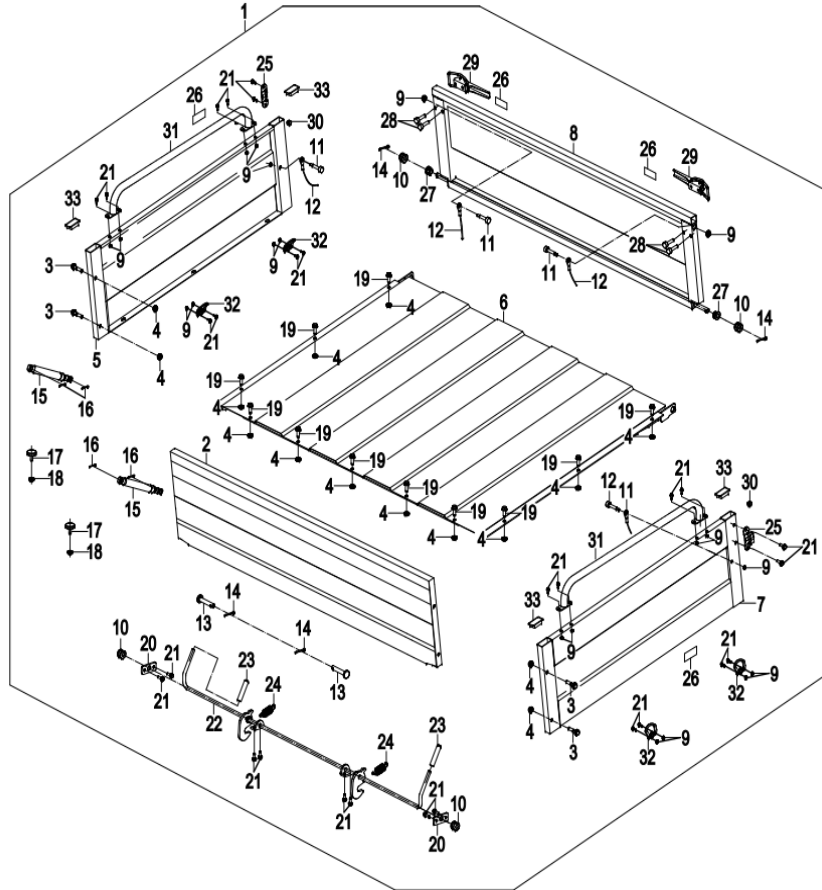

Cargo box

REF. No.	PART No.	PART NAME	Q'TY
1	2MU53100041	Carrier Box ASSY(Red)	1
	2MU53100072	Carrier Box ASSY(Blue)	1
	2MU531000-G	Carrier Box ASSY(green)	1
	2MU531000-CF	Carrier Box ASSY(carbon fiber)	1
	2MU53100081	Carrier Box ASSY(Camo)	1
2	2MU5318000	Box Cover ,Front	1
3	9186308040266300	Bolt M8×40 (GB/T 5789)	4
4	9330308013241300	Nut M8 (GB/T 6187.1)	15
5	2MU53170041	Box Cover, Right(Red)	1
	2MU53170072	Box Cover, Right(Blue)	1
	2MU53170000-G	Box Cover, Right(green)	1
	2MU53170000-CF	Box Cover, Right(carbon fiber)	1
	2MU53170081	Box Cover, Right(Camo)	1
6	2MU5312000	Box Cover ,Bottom	1
7	2MU53160041	Box Cover,Left(Red)	1
	2MU53160072	Box Cover,Left(Blue)	1
	2MU53160000-G	Box Cover,Left(green)	1
	2MU53160000-CF	Box Cover,Left(carbon fiber)	1
	2MU53160081	Box Cover,Left(Camo)	1
8	2MU53140041	Box Cover,Rear(Red)	1