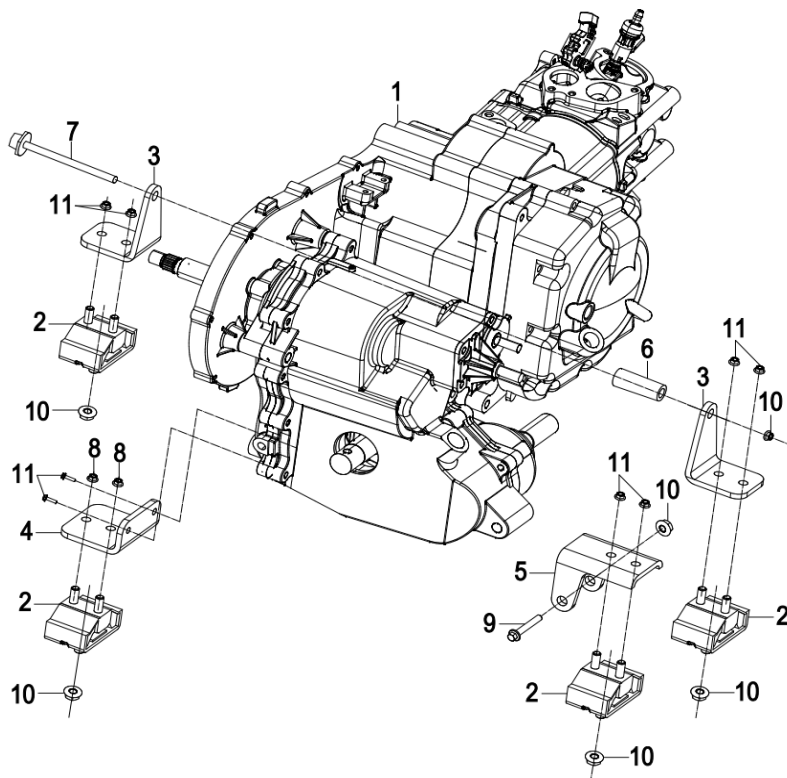

ENGINE MOUNTING SYSTEM

REF. No.	PART No.	PART NAME	Q'TY
1	1MQ1000000	Engine ASSY	1
2	2MU5015000	Engine Cushion Rubber	4
3	2MU5011000	Engine Front Bracket	2
4	2MU5012000	Gear Box Bracket, Left	1
5	2MU5013000	Gear Box Bracket	1
6	2MU5014000	Engine Front Bracket Sleeve	1
7	2MU5016000	Bolt M10×1.25×210	1
8	9186310020281300	Bolt M10×1.25×20 (GB/T 5789)	2
9	1MU5510200	Bolt M10×1.25×80 (GB/T 5789)	1
10	9330310015261300	Nut M10×1.25 (GB/T 6187.2)	6
11	9330308013241300	Nut M8 (GB/T 6187.1)	8