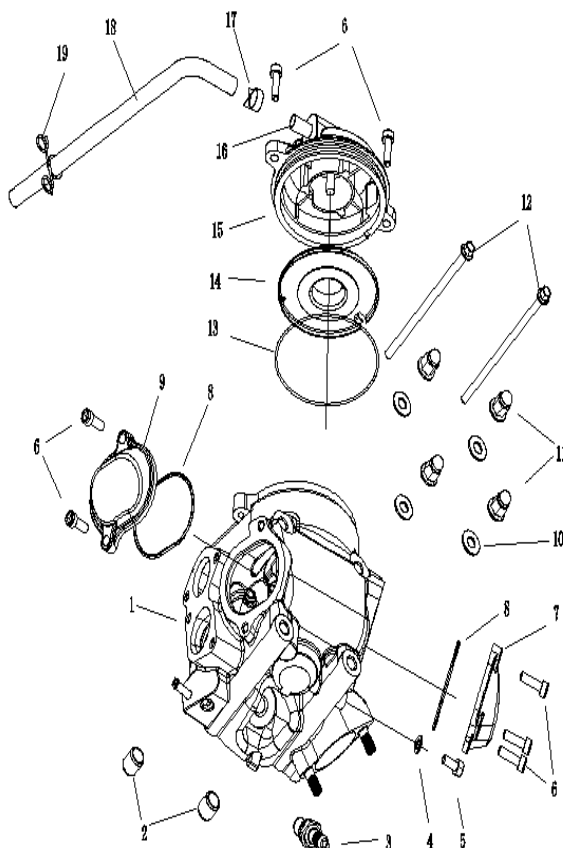

# **TRAILMASTER TAURUS 450U ENGINE PARTS MANUAL**

**VERSION:1.0**

**08/23/2020**

**CYLINDER HEAD ASSY.**

REF.No.	PART No.	PART NAME	Q'TY
1	1MQ1111000	CYLINDER HEAD ASSY	1
2	1MQ1118200	PIN DOWEL 14X16	2
3	1MQ1115000	PLUG SPARK-NGK DR8EA	1
4	1ME1132100	WASHER 6.5	1
5	9151306012165300	BOLT M6X12	1
6	9218306020362300	BOLT SOCKET HEAD M6X20	7
7	1MQ1118700	VALVE COVER EXHAUST SIDE	1
8	1MQ1118800	O-RING 57.5X2.3	2
9	1MQ1118600	VALVE COVER INTAKE SIDE	1
10	1MQ1117700	WASHER PLATE 8	4
11	1MQ1117600	ACORN NUTS M8	4
12	9184306130105300	FLANGE BOLT M6X130	2
13	1MQ1116900	O-RING 95X3.3	1
14	1MQ1116400	BREATHER ASSY I	1
15	1MQ1116800	BREATHER ASSY	1
16	1MQ1116700	PIPE JOINT	1
17	1MQ1116500	CLIP 13MM	1
18	1MQ1116600	PIPE BREATHER1	1
19	1MQ1373600	STELL WIRE CLAMP 15	1

REF. No.	PART No.	PART NAME	Q'TY
1	1MQ1111100	CYLINDER HEAD ASSY	1
2	1MQ1211700	SEAT SPRING VALVE	2
3	1MQ1211900	SEAL VALVE STEM	2
4	1MQ1211400	SPRING VALVE OUTER	2
5	1MQ1211300	SPRING VALVE INNER	2
6	1MQ1211600	RETAINER SPRING VALVE	2
7	1MQ1211800	COTTER VALVE	4
8	1MQ1249300	WATER CONNECTION	1
9	1MQ1212100	EXHAUST VALVE	1
10	1MQ1211100	INTAKE VALVE	1
11	9120308025100000	BOLT STUD M8X25	2
12	1MQX1111000	CYLINDER HEAD ASSY	1

REF. No.	PART No.	PART NAME	Q'TY
1	1MQX1161000	PISTON RING	1
2	1MQ1163100	PISTON	1
3	1MQ1163400	CLIP	2
4	1MQ1163300	PISTON PIN	1
5	1MQX1145000	BALANCE SHAFT	1
6	1MQX1140000	CRANKSHAFT ASSY	1
7	1MQ1146200	WASHER PLATE 16	1
8	1MQ1146100	NUT M16X1	1
9	93306303P5C3	BEARING 6303P5C3	2