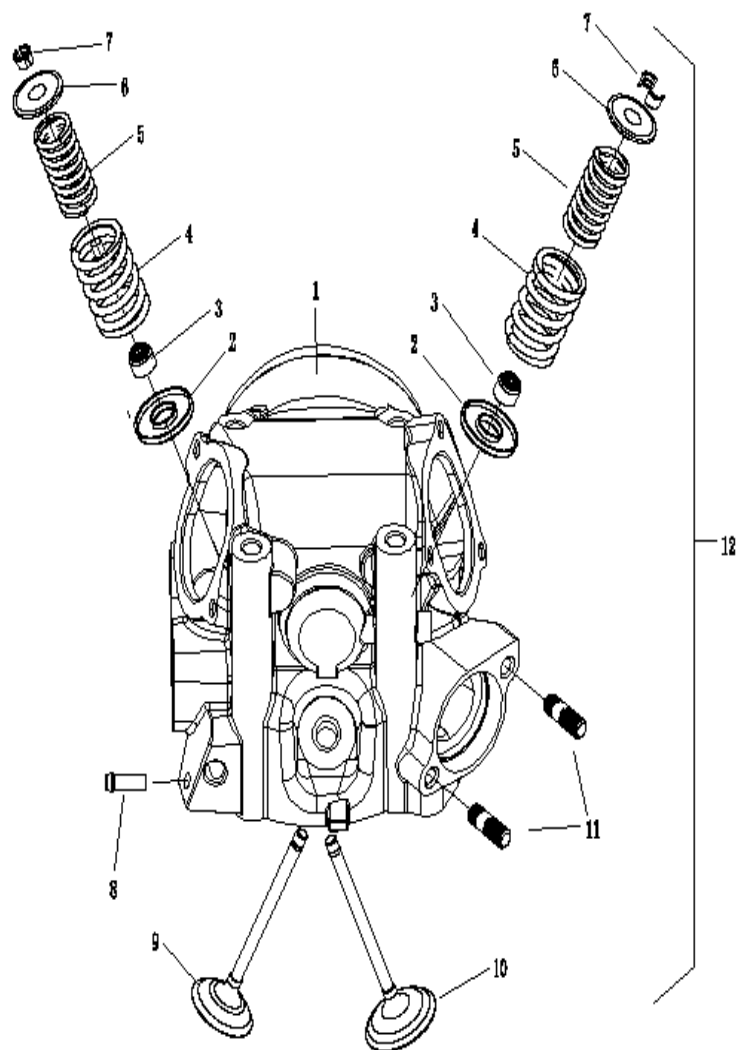

# **TRAILMASTER TAURUS 450U ENGINE PARTS MANUAL**

**VERSION:1.0**

**08/23/2020**

**CYLINDER HEAD ASSY.**

REF.No.	PART No.	PART NAME	Q'TY
1	1MQ1111000	CYLINDER HEAD ASSY	1
2	1MQ1118200	PIN DOWEL 14X16	2
3	1MQ1115000	PLUG SPARK-NGK DR8EA	1
4	1ME1132100	WASHER 6.5	1
5	9151306012165300	BOLT M6X12	1
6	9218306020362300	BOLT SOCKET HEAD M6X20	7
7	1MQ1118700	VALVE COVER EXHAUST SIDE	1
8	1MQ1118800	O-RING 57.5X2.3	2
9	1MQ1118600	VALVE COVER INTAKE SIDE	1
10	1MQ1117700	WASHER PLATE 8	4
11	1MQ1117600	ACORN NUTS M8	4
12	9184306130105300	FLANGE BOLT M6X130	2
13	1MQ1116900	O-RING 95X3.3	1
14	1MQ1116400	BREATHER ASSY I	1
15	1MQ1116800	BREATHER ASSY	1
16	1MQ1116700	PIPE JOINT	1
17	1MQ1116500	CLIP 13MM	1
18	1MQ1116600	PIPE BREATHER1	1
19	1MQ1373600	STELL WIRE CLAMP 15	1

REF. No.	PART No.	PART NAME	Q'TY
1	1MQ1111100	CYLINDER HEAD ASSY	1
2	1MQ1211700	SEAT SPRING VALVE	2
3	1MQ1211900	SEAL VALVE STEM	2
4	1MQ1211400	SPRING VALVE OUTER	2
5	1MQ1211300	SPRING VALVE INNER	2
6	1MQ1211600	RETAINER SPRING VALVE	2
7	1MQ1211800	COTTER VALVE	4
8	1MQ1249300	WATER CONNECTION	1
9	1MQ1212100	EXHAUST VALVE	1
10	1MQ1211100	INTAKE VALVE	1
11	9120308025100000	BOLT STUD M8X25	2
12	1MQX1111000	CYLINDER HEAD ASSY	1

**CYLINDER ASSY.**

REF. No.	PART No.	PART NAME	Q'TY
1	1MQ1112100	PIN DOWEL 10X14	2
2	1MQ1135100	GASKET CYLINDER	1
3	1MQ1131100	CYLINDER	1
4	1MQ1118100	CYLINDER HEAD GASKET	1

**CRANKSHAFT & PISTON ASSY.**

REF. No.	PART No.	PART NAME	Q'TY
1	1MQX1161000	PISTON RING	1
2	1MQ1163100	PISTON	1
3	1MQ1163400	CLIP	2
4	1MQ1163300	PISTON PIN	1
5	1MQX1145000	BALANCE SHAFT	1
6	1MQX1140000	CRANKSHAFT ASSY	1
7	1MQ1146200	WASHER PLATE 16	1
8	1MQ1146100	NUT M16X1	1
9	93306303P5C3	BEARING 6303P5C3	2