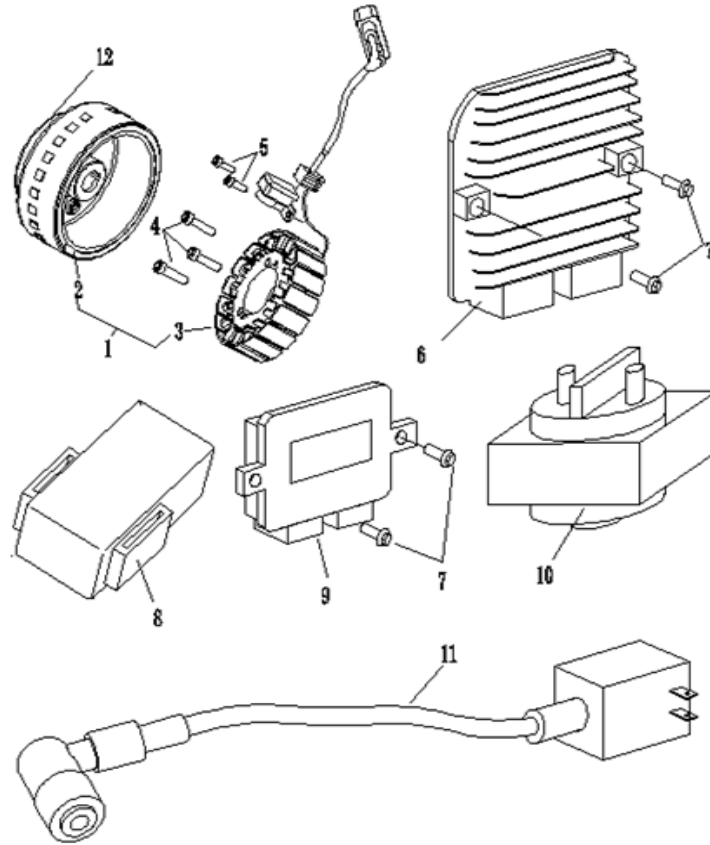

**ENGINE CASE**

REF. No.	PART No.	PART NAME	Q'TY
1	1MQX1511000	CRANKCASE R and L	1
2	1MQ1512000	CRANKCASE RIGHT	1
3	1MQ1511000	CRANKCASE LEFT	1
4	1MQ1112100	DOWEL PIN 10X14	4
5	1MQ1511300	STUD BOLT M8X253.6	4
6	9218460150160000	SOCKET HEAD BOLT M6X15	2
7	1MQ1545700	COVER CRANKCASE RIGHT	1
8	9184306040105300	FLANGE BOLT M6X40	18
9	1MQ1548600	OIL PLUG	1
10	9960026140000000	O-RING 14X2.65	1
11	9184306045105300	FLANGE BOLT M6X45	2
12	1MQ1536701	ENGIE OIL PLUG (L)	1
13	1MQ1536600	OIL GAUGE PIPE	1
14	9960026180000000	O-RING 18X2.65	1

**STARTING MOTOR ASSY.**

REF. No.	PART No.	PART NAME	Q'TY
1	9184306025105300	FLANGE BOLT M6X25	2
2	1MQ8189000	STARTING MOTOR ASSY	1
3	1MQ8184700	O-RING 24.5X3	1
4	1MQ1552200	WASHER 12	1
5	9431112000000000	CIRCLIP 12	2
6	1MQ1552100	INTERMEDIATE SHAFT	1
7	1MQ1551200	DUPLEX GEAR	1
8	1MQ1551700	OUTPUT GEAR UNIT	1

**DRIVING SYSTEM**

REF. No.	PART No.	PART NAME	Q'TY
1	1MQ1768000	CLUTCH ASSY	1
2	1MQ1764100	V-BELT	1
3	1MQ1761400	NUT M14X1	2
4	1MQ1761300	WASHER PLATE 14	1
5	1MQ1761100	FAN DISC	1
6	1MQ1762600	SLIDING SLEEVE	1
7	1MQ1762000	R-HALF DRIVEN CLUTCH	1
8	1MQ1761000	ACTIVE CLUTCH PARTS	1
9	1MQ1766000	DRIVEN CLUTCH PARTS	1

**STATOR/ELECTRICAL PARTS**

REF. No.	PART No.	PART NAME	Q'TY
1	1MQX8141000	MAGNETOR ASSY	1
2	1MQ8145000	ROTOR ASSY	1
3	1MQ8141000	STATOR ASSY	1
4	9218460300160000	BOLT SOCKET HEAD M6X30	3
5	9218450120160000	BOLT SOCKET HEAD M5X12	2
6	1MQ8147300	PRESSURE REGULATOR	1
7	9186306016166300	FLANGE BOLT M6X16	4
8	1MQ8147100	FOUR PORT RELAY	2
9	1MQ8146000	ELECTRONIC CONTROL UNIT	1
10	1MQ8147200	STARTING RELAY	1
11	1MQX8148100	IGNITION COIL PARTS	1
12	1MQ1559000	STARTING CLUCH PARTS	1