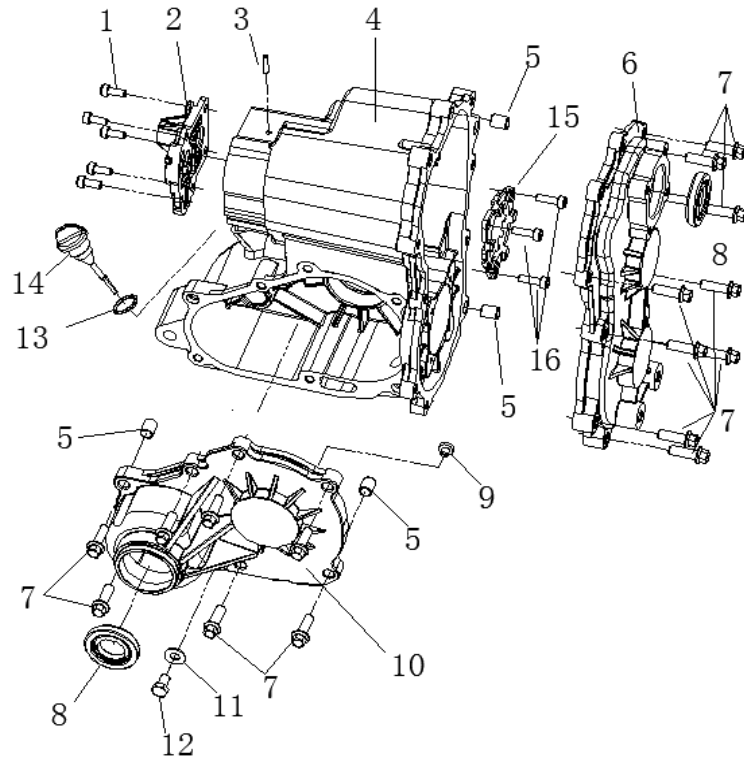

TRANSMISSION COMP.

REF. No.	PART No.	PART NAME	Q'TY
1	9218460150160000	BOLT SOCKET HEAD M6X15	5
2	1MQ2355400	SHIFT SMALL CAP	1
3	1MQ2355600	VENTILATION MOUTH LINER	1
4	1MQ2355100	GEARBOX CASE	1
5	1ME2355300	DOWEL 11X9	4
6	1MQ2355200	GEARBOX LEFT COVER	1
7	9184308028362300	BOLT M8X28	16
8	1ME2354600	OIL SEAL 25X47X8	3
9	1MQ2355900	SPACER PIN	1
10	1MQ2355500	GEARBOX FRONT COVER	1
11	1MQ2359300	OIL DRAIN SPACER 8.2X16X2	1
12	9184308016362300	BOLT M8X12	1
13	1ME1535400	O-RING 18X2.65	1
14	1ME2355530	OIL PLUG	1
15	1MQ2354400	PARKING GEAR HOLDER	1
16	921846015003000	GB/T70.1 SCREW M6X15	3