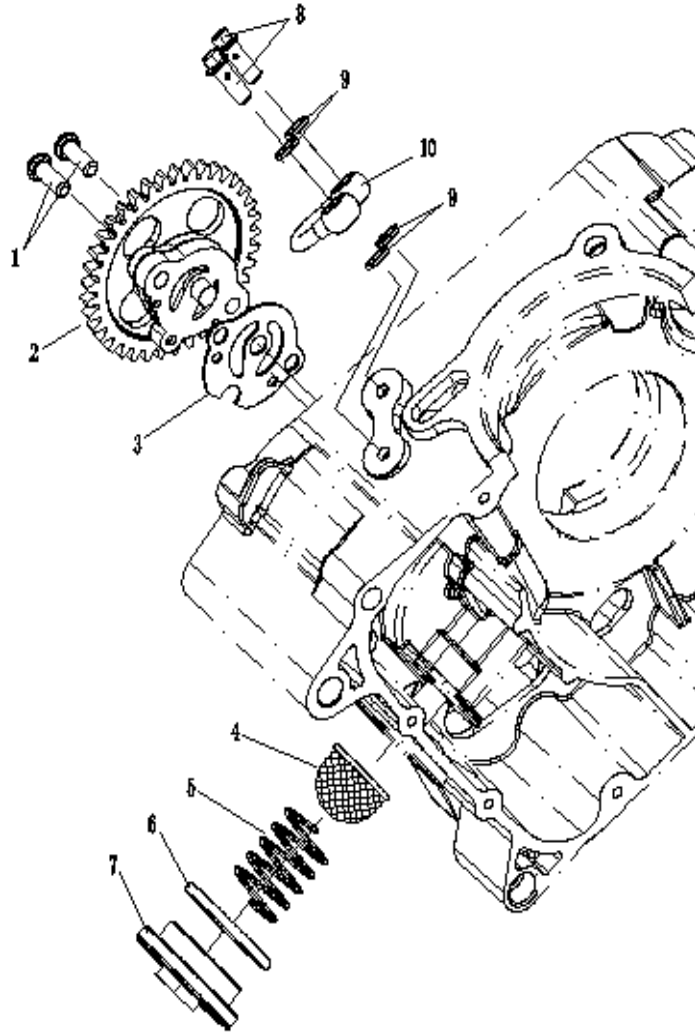

LUBRICATION SYSTEM

REF. No.	PART No.	PART NAME	Q'TY
1	9214360250005300	SCREW M6X25	2
2	1MQ1331000	OIL PUMP ASSY	1
3	1MQ1331700	GASKET	1
4	1MQ1343600	OIL STRAINER	1
5	1MQ1343700	COMPRESSION SPRING	1
6	1MQ1343300	O-RING 36X3.5	1
7	1MQ1343100	DRAIN PLUG	1
8	1ME1342500	SPECIAL BOLT	2
9	1ME1342600	SEAL RING	4
10	1MQ1343200	JOINT TUBE	1