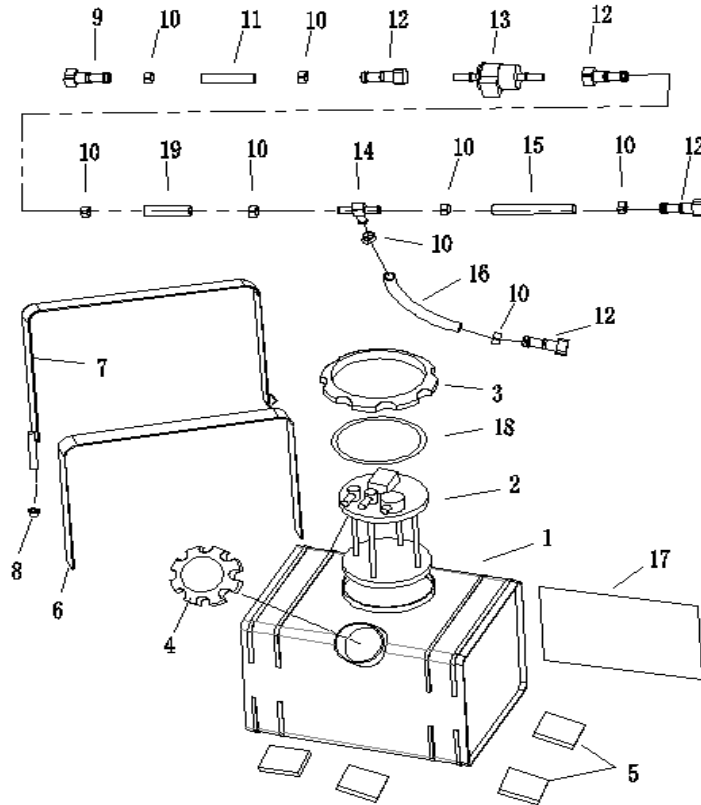

FUEL SYSTEM

REF. No.	PART No.	PART NAME	Q'TY
1	1MQ1394000	FUEL TANK	1
2	1MQ1391000	GASOLINE PUMP	1
3	1MQ1391400	OIL PUMP COVER	1
4	1ME2413000	FUEL TANK CAP	1
5	1MU6180100	SHOCK PAD	1
6	1ME2411600	LINING BELT	2
7	1ME2411500	MOUNTING BELT	2
8	9330308013241300	NUT M8	2
9	1MQ1391100	QUICKFIT 9.49	1
10	1MQ1393100	HOSE CLAMP 15.3	8
11	1MQ1392100	OUTLET PIPE	1
12	1MQ1391200	QUICKFIT 7.89	4
13	1MQ1392000	FUEL FILTER	1
14	1MQ1391300	TEE COUPLING	1
15	1MQ1392400	INLET PIPE	1
16	1MQ1392200	RETURN LINE	1
17	1MU6180300	INSULATED STICKER	1
18	1ME2413100	OIL PUMP SEAL RING	1
19	1MQ1392300	OIL FILTER CONNECTING PIPE	1