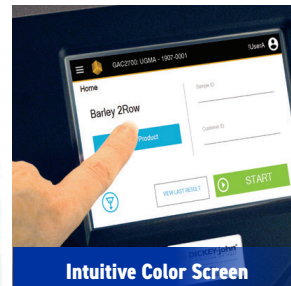

- Utilizes 149 MHz technology to provide NTEP and UGMA-compatible GIPSA certified results
- Advanced instrument security protects the GAC 2700 from tampering, adding layers of protection to commercial transactions
- Rapid Analysis Mode reduces the need to touch the instrument during operation which saves time in your operational process
- Improved processing provides shorter analysis time allowing more samples to be run, especially important during busy seasons
- Modern, intuitive operator interface simplifies training
- Optional pass-through drawer minimizes real-life run time in grain operations
- Memory storage for up to 3,000 measurements
- Multiple USB ports on the back of the unit for software upgrades, USB devices, printer and peripherals
- Additional USB ports located on the front of unit for easy calibration imports and data exports
- Ergonomically designed drawer handle reduces operator fatigue

Faster Processing, Improved Usability, Upgraded Display, Enhanced Security and more!

Calibrations

- Lowest legal temperatures, up to 20% moisture at -4° F
- Highest moisture limit with unofficial hot grain calibrations
- Calibrations specifically developed for specialty crops such as peanuts, almonds, and popcorn
- Best-in-class support backed by DICKEY-john's calibration laboratories
- Convenient, easy-to-download calibrations available on www.dickey-john.com
- Custom calibration development available for unique crop and region attributes

Intuitive Color Screen

Multiple Back USB Ports

Easy-to-Access Front USB Ports

Easy-to-Read Results Screen