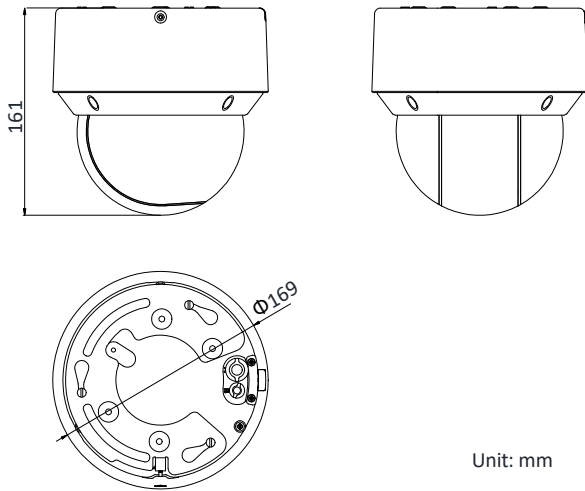

Specification

Camera Module	
Image Sensor	1/2.5" progressive scan CMOS
Min. Illumination	Color: 0.005Lux @(F1.6, AGC ON) B/W: 0.001Lux @(F1.6, AGC ON) 0 Lux with IR
White Balance	Auto/Manual/ATW (Auto-tracking White Balance)/Indoor/Outdoor/Fluorescent Lamp/Sodium Lamp
AGC	Auto/Manual
Shutter Time	1/1 s to 1/30,000s
Day & Night	IR Cut Filter
Digital Zoom	16×
Privacy Mask	24 programmable privacy masks
Focus Mode	Auto/Semi-automatic/Manual
WDR	120dB WDR
Lens	
Focal Length	4.8mm to 120mm, 25× optical
Zoom Speed	Approx.3.2s (optical lens, wide-tele)
FOV	Horizontal field of view: 57.6° to 2.5°(wide-tele) Vertical field of view: 34.4° to 1.4°(wide-tele) Diagonal field of view: 64.5° to 2.9°(wide-tele)
Working Distance	10 mm to 1500mm (wide-tele)
Aperture Range	F1.6 to F3.5
IR	
IR Distance	50 m
Smart IR	Support
PTZ	
Movement Range (Pan)	360° endless
Pan Speed	Configurable, from 0.1°/s to 300°/s Preset Speed: 350°/s
Movement Range (Tilt)	From -5° to 90° (auto-flip)
Tilt Speed	Configurable, from 0.1°/s to 160°/s Preset Speed: 200°/s
Proportional Zoom	Support
Presets	300
Patrol Scan	8 patrols, up to 32 presets for each patrol
Pattern Scan	4 pattern scans, record time over 10 minutes for each scan
Power-off Memory	Support
Park Action	Preset/Pattern Scan/Patrol Scan/Auto Scan/Tilt Scan/Random Scan/Frame Scan/Panorama Scan
PTZ Position Display	Support
Preset Freezing	Support
Scheduled Task	Preset/Pattern Scan/Patrol Scan/Auto Scan/Tilt Scan/Random Scan/Frame Scan/Panorama Scan/Dome Reboot/Dome Adjust/Aux Output
Compression Standard	
Video Compression	Main Stream: H.265+/H.265/H.264+/H.264 Sub-Stream: H.265/H.264/MJPEG Third Stream: H.265/H.264/MJPEG
H.264 Type	Baseline Profile/Main Profile/High Profile
H.264+	Support
H.265 Type	Main Profile

Dimensions	Φ169mm×161mm (Φ 6.65"× 6.34")
Weight	Approx. 2.45 kg (5.40 lb)

Order Model

NP1A14-IR/25X, 12VDC & PoE+ (802.3at, class4)

Dimensions

Accessories

DS-1605ZJ

Wall Mount Bracket

DS-1280ZJ-SD11