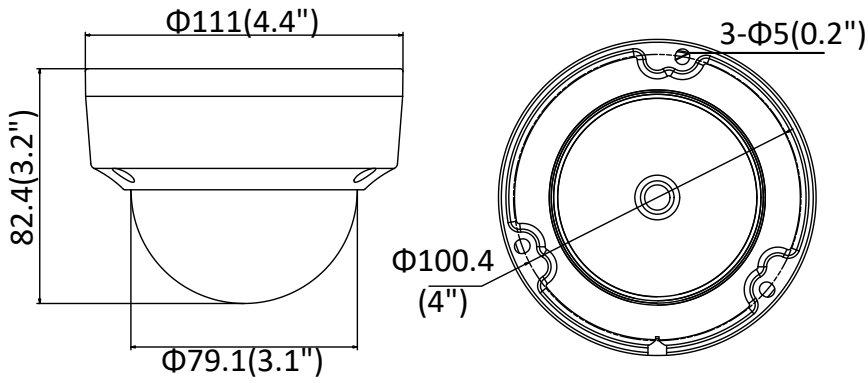

Specifications

Camera	
Image Sensor	1/3" Progressive Scan CMOS
Min. Illumination	Color: 0.01 Lux @ (F1.2, AGC ON), 0.018 Lux @ (F1.6, AGC ON), 0 Lux with IR
Shutter Speed	1/3 s to 1/100,000s
Slow Shutter	Yes
Auto-Iris	No
Day & Night	IR Cut Filter
Digital Noise Reduction	3D DNR
WDR	120dB
3-Axis Adjustment	Pan: 0° to 355°, tilt: 0° to 75°, rotate: 0° to 355°
Lens	
Focal length	2.8/4/6mm
Aperture	F1.6
Focus	Manual
FOV	2.8 mm: horizontal FOV:98°, vertical FOV: 55°, diagonal FOV: 114° 4 mm: horizontal FOV: 78°, vertical FOV: 42°, diagonal FOV: 93° 6 mm: horizontal FOV: 48°, vertical FOV: 27°, diagonal FOV: 54°
Lens Mount	M12
IR	
IR Range	Up to 30 m
Wavelength	850nm
Compression Standard	
Video Compression	Main stream: H.265/H.264 Sub-stream: H.265/H.264/MJPEG Third stream: H.265/H.264
H.264 Type	Main Profile/High Profile
H.264+	Main stream and sub-stream support
H.265 Type	Main Profile
H.265+	Main stream and sub-stream support
Video Bit Rate	32 Kbps to 16 Mbps
Audio Compression (-S)	G.711/G.722.1/G.726/MP2L2/PCM
Audio Bit Rate	64Kbps(G.711)/16Kbps(G.722.1)/16Kbps(G.726)/32-192Kbps(MP2L2)
Smart Feature-set	
Behavior Analysis	Line crossing detection, intrusion detection
Face Detection	Yes
Region of Interest	1 fixed region for main stream and sub-stream
Image	
Max. Resolution	2560 × 1440
Main Stream	50Hz:25fps (2560×1440,2304×1296,1920×1080) 60Hz: 30fps (2560×1440,2304×1296,1920×1080)
Sub-Stream	50Hz: 25fps (640 × 480, 640 × 360, 320 × 240) 60Hz: 30fps (640 × 480, 640 × 360, 320 × 240)
Third Stream	50Hz: 25fps (1280×720, 640×360, 352×288) 60Hz: 30fps (1280×720, 640×360, 352×240)

Available Model:

NC324-TD, NC324-TDA

Dimensions

Unit: mm

Accessories

Indoor Plastic Mount

WM110

Wall mount + Pendant Cap