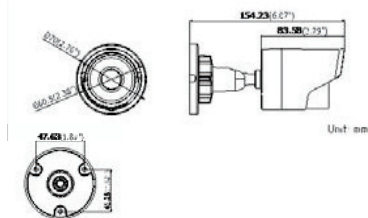

## Key features

- 2MP real-time resolution
- Intrusion & line crossing detection
- 120dB WDR
- On-board storage(optional)
- Up to 30m IR range
- Metallic housing, IP66
- Cloud p2p mobile surveillance

## Dimension

## NC312-MB

<b>Camera</b>	
Image Sensor	1/2.8" Progressive Scan CMOS
Min. Illumination	0.01Lux @ (F1.2, AGC ON), 0 Lux with IR
<b>Shutter Speed</b>	
Shutter Speed	1/3 s to 1/10,000 s
Lens	4mm, 6mm @ F2.0, Angle of view: 90°(4mm) , 53.9°(6mm)
Lens Mount	M12
Day & Night	IR cut filter with auto switch
DNR	3D DNR
Wide Dynamic Range	120dB
<b>Compression Standard</b>	
Video Compression	H.264 / MJPEG/H.264+
H.264 Type	Main Profile
Video Bit Rate	32 Kbps ~ 16 Mbps
Dual streams	Support
<b>Image</b>	
Max. Resolution	1920 × 1080
Frame Rate	50Hz: 25fps (1920 × 1080), 25fps (1280 × 960), 25fps (1280 × 720) 60Hz: 30fps (1920 × 1080), 30fps (1280 × 960), 30fps (1280 × 720)
Image Setting	Rotate Mode, Saturation, Brightness, Contrast, Sharpness adjustable by client software or web browser
BLC	Support, zone configurable
ROI Codec	Support
<b>Network</b>	
Network Storage	NAS (Support NFS,SMB/CIFS), ANR
Alarm Trigger	Intrusion detection, Line crossing detection, Motion detection, Dynamic analysis, Tampering alarm, Network disconnect, IP address conflict, Storage exception
Protocols	TCP/IP, UDP, ICMP, HTTP, HTTPS, FTP, DHCP, DNS, DDNS, RTP, RTSP, RTCP, PPPoE, NTP, UPnP, SMTP, SNMP, IGMP, 802.1X, QoS, IPv6, Bonjour
General	One-key reset, Flash-prevention, dual stream, heartbeat, mirror, password protection, privacy mask, watermark, IP address filtering, Anonymous access
Standard	ONVIF (PROFILE S, PROFILE G), PSIA, CGI, ISAPI
<b>General</b>	
Operating Conditions	-30 °C ~ 60 °C (-22 °F ~ 140 °F), Humidity 95% or less (non-condensing)
Power Supply	DC12V ± 10%, PoE (802.3af)
Power Consumption	Max. 5W
IR Range	Approx. 30 meters
Ingress Protection	IP66
Dimensions	70×154.2×60.5 mm (2.8" × 6.2" × 2.4")
Weight	500g (1.1lbs)