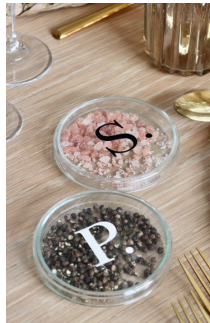

SUZIE *SJD* DANIEL

THE HIRE HAUS
a decor experience

Umbrella - clear

Stock: 50
Cost: R30 each

Seating plan
Copper, gold, black or white

Stock: 4
Size: 1.55m x 70cm
Cost: R350
Note, cant be dismantled

Salt & Pepper petri set