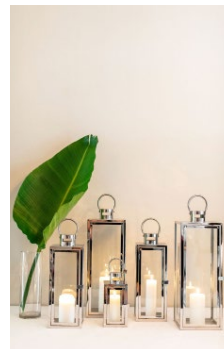

Lantern
Silver

Stock: 3 of each size
Size: S 10 x 10 x 23cm
M 14 x 14 x 39cm
L 18 x 18 x 50cm
Cost: R60 for small
R80 for medium
R100 for large