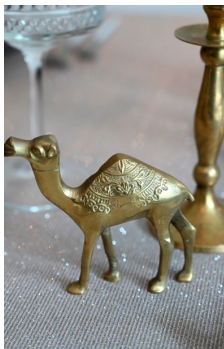

Brass
Crane

Stock: 3
Size: 30cm
Cost: R50

Brass candlestick bundle

Stock: 2 bundles
Each bundle consists of
15 candles ranging from
small to large.
Size: 4cm to 30cm
Cost: R350 per bundle

Brass
Heron

Stock: 3
Size:
Cost: R50

Brass
Bullet Vase

Stock: 2
Size: 12cm x 4cm
Cost: R30 each

Brass
Camel

Stock: 1
Size: H 9cm x L 10.5
Cost: R40

Brass
Turkish Urn Set

Stock: 1 set
Size: 30cm x 20cm (h)
Cost: R80 for the set

Vase
Brass Medium