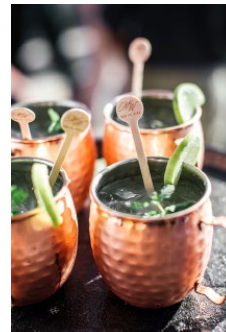

Stock: 4
 Size: 22cm x 30cm
 Cost: R70

Champagne cooler
 Hammered silver

Stock: 1
 Size: 40cm x 27cm
 Cost: R90

Champagne cooler
 Rose gold

Stock: 1
 Size: 40cm x 22cm
 Cost: R90

Glassware
 Moscow mule mug