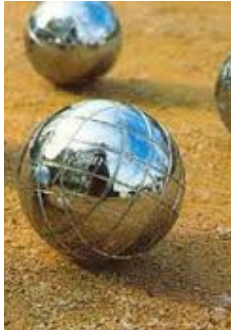

THE HIRE HAUS
a decor experience

Games
Boules

Stock: 2
Cost: R250