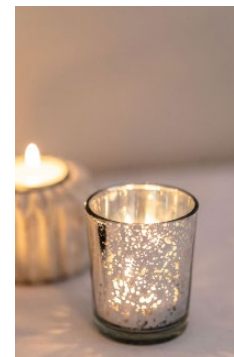

Votive
Silver

Stock: 25
Size: 7cm x 6cm
Cost: R8