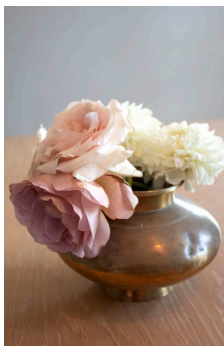

Brass
Bullet Vase

Stock: 2
Size: 12cm x 4cm
Cost: R30 each

Brass
Camel

Stock: 1
Size: H 9cm x L 10.5
Cost: R40

Brass
Turkish Urn Set

Stock: 1 set
Size: 30cm x 20cm (h)
Cost: R80 for the set

Vase
Brass Medium

Stock: 1
Size: M 14cm x 13cm
Cost: R40

Vase
Brass Small

Stock: 1
Size: S 12cm x 7,5cm
Cost: R30

THE HIRE HAUS
a decor experience

Vase
Bud set

Stock: 1 set
Size: 20,5cm & 15,5cm
Cost: R40 for both

Candle holder
Ornate