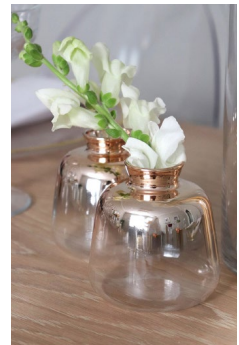

Stock: 30
Size: H: 15cm W: 8.5cm
Opening: 3.5cm
Cost: R20

Vase
Scandinavian

Stock: 5 of each size
Size: 12cm - 14cm
Cost: Small : R14
Medium : R16
Large : R18

Vase
Natural ceramic round

Stock: 20
Size: H: 10cm W: 10cm
Opening: 2cm
Cost: R16

Vase
Grey stockholm

Stock: 17
Size: 10cm x 13cm
Cost: R20

Vase
Natural ceramic squat

Stock: 30
Size: H: 8.5cm W: 9.5 cm
Opening: 4cm
Cost: R16

Vase
Rose gold bud

Stock: 14
Size: 15cm
Cost: R15

Vase
Grey lined