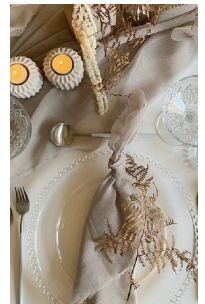

Underplate
Gold rimmed Clear Glass

Stock: 200
Size: 32cm
Cost: R22

Underplate
Silver rimmed ribbed

Stock: 250
Size: 32cm
Cost: R20

Underplate
White rimmed

Stock: 220
Size: 32cm
Cost: R22

Underplate
Vintage

Stock: 330
Size: 32cm
Cost: R14