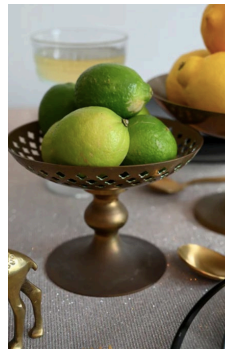

Stock: 1
Size: 26cm x 28cm
Cost: R80

Candle holder
Brass Mini Labra

Stock: 2
Size: 19cm x 15cm
Cost: R60

Brass
Stand Large

Stock: 1
Size: H 12.5cm
W 20.5cm
Base 10cm
Cost: R50

Brass
Bowl

Stock: 1
Size: H 12cm
W 12cm
Opening 14cm
Cost: R60