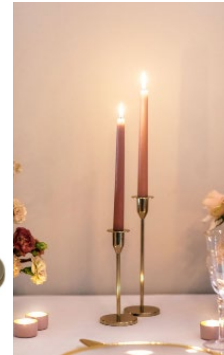

Geometric
Gold closed top

Stock: 10
Size: 21cm
Cost: R20

Candle holder
Chimney large

Stock: 20
Size: They range in size
Small 54-64cm
Large 64-74cm
Cost: R80
*Replacement cost: R350

Tealight
Gold

Stock: 30
Size: 3cm x 4cm
Cost: R12