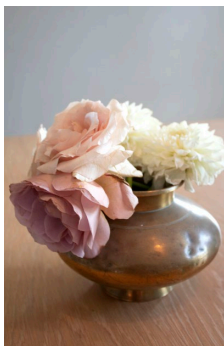

Brass
Heron

Stock: 3
Size:
Cost: R50

Brass
Bullet Vase

Stock: 2
Size: 12cm x 4cm
Cost: R30 each

Brass
Camel

Stock: 1
Size: H 9cm x L 10.5
Cost: R40

Brass
Turkish Urn Set

Stock: 1 set
Size: 30cm x 20cm (h)
Cost: R80 for the set

Vase
Brass Medium

Stock: 1
Size: M 14cm x 13cm
Cost: R40

Vase
Brass Small

Stock: 1
Size: S 12cm x 7,5cm
Cost: R30

THE HIRE HAUS
a decor experience

Vase
Bud set

Stock: 1 set
Size: 20,5cm & 15,5cm
Cost: R40 for both