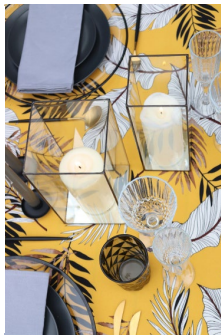

Glass lantern
Wide

Stock: 10
Size: 25cm x 12cm
Cost: R60