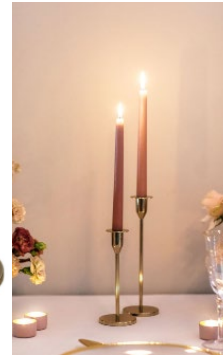

Candlestick
Bianca short & Bianca tall

Stock: 22 of both sizes
Size: 19cm and 26cm
Cost: R22 and R25