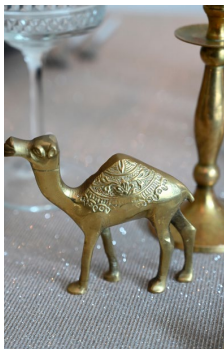

Brass Collection

THE HIRE HAUS
a decor experience

Brass
Crane

Stock: 3
Size: 30cm
Cost: R50

Brass candlestick bundle

Stock: 2 bundles
Each bundle consists of
15 candles ranging from
small to large.
Size: 4cm to 30cm
Cost: R350 per bundle

Brass
Heron

Stock: 3
Size:
Cost: R50

Brass
Bullet Vase

Stock: 2
Size: 12cm x 4cm
Cost: R30 each

Brass
Camel

Stock: 1
Size: H 9cm x L 10.5
Cost: R40

Brass
Turkish Urn Set

Stock: 1 set
Size: 30cm x 20cm (h)
Cost: R80 for the set

Vase
Brass Medium

Stock: 1
Size: M 14cm x 13cm
Cost: R40

Vase
Brass Small

Stock: 1
Size: S 12cm x 7,5cm
Cost: R30

THE HIRE HAUS
a decor experience

Vase
Bud set

Stock: 1 set
Size: 20,5cm & 15,5cm
Cost: R40 for both