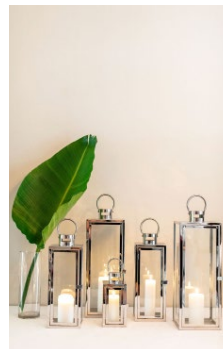

Lantern
Silver

Stock: 3 of each size
Size: S 10 x 10 x 23cm
M 14 x 14 x 39cm
L 18 x 18 x 50cm
Cost: R60 for small
R80 for medium
R100 for large