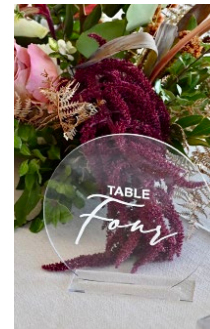

Peacock Chair

Stock: 2
Size: 136cm x 80cm
Cost: R350

Table numbers
Clear & white

Stock: 1 - 18
Cost: R35 per number

Easel
- black, white & wooden
- white one - NOT adjustable

Stock: 1 of each colour
Size: 154cm, 56cm w
Cost: R120 each