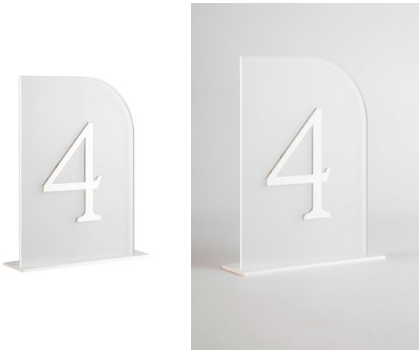

Wishing well
Black or Clear
*comes with lock & key

Stock: 1 of each
Size: 23cm x 22,5
Cost: R150

THE HIRE HAUS
a decor experience

Games
Boules

Stock: 2
Cost: R250

Table Numbers
Half Moon

Stock: 10
Size: 17cm x 10cm
Cost: R35

Table number
Frosted

Stock: 1 - 16
Size: 17,5cm x 14,5cm
Cost: R40 per number

Table number
Black & Gold

Stock: 1-15
Cost: R35

THE HIRE HAUS

a decor experience

Table number
Curved

Stock: 1 - 18
Size: 19cm x 14cm
Cost: R40 per number

Brass Collection

THE HIRE HAUS
a decor experience

Brass
Crane

Stock: 3
Size: 30cm
Cost: R50

Brass candlestick bundle

Stock: 2 bundles
Each bundle consists of
15 candles ranging from
small to large.
Size: 4cm to 30cm
Cost: R350 per bundle

Vase
Brass Medium

Stock: 1
Size: M 14cm x 13cm
Cost: R40

Vase
Brass Small

Stock: 1
Size: S 12cm x 7,5cm
Cost: R30

THE HIRE HAUS
a decor experience

Vase
Bud set

Stock: 1 set
Size: 20,5cm & 15,5cm
Cost: R40 for both