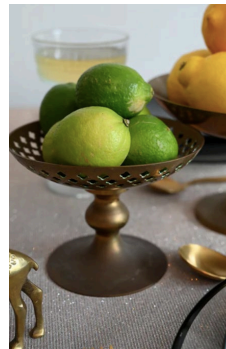

Candle holder
Ornate

Stock: 1
Size: 26cm x 28cm
Cost: R80

Candle holder
Brass Mini Labra

Stock: 2
Size: 19cm x 15cm
Cost: R60

Brass
Stand Large

Stock: 1
Size: H 12.5cm
W 20.5cm
Base 10cm
Cost: R50

Brass
Bowl

Stock: 1
Size: H 12cm
W 12cm
Opening 14cm
Cost: R60

Vase Brass
Stand Medium

Stock: 1
Size: H 10.5cm
W 15cm
Base 10cm
Cost: R40

Vase
Brass Large

Stock: 1
Size: 17cm x 11cm
Cost: R50

Brass
Single Candlestick
XL