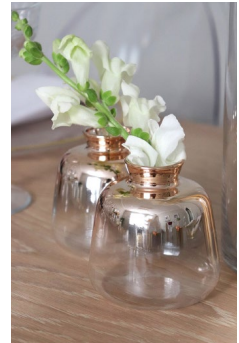

Vase
Scandinavian

Stock: 5 of each size
Size: 12cm - 14cm
Cost: Small : R14
Medium : R16
Large : R18

Vase
Natural ceramic round

Stock: 20
Size: H: 10cm W: 10cm
Opening: 2cm
Cost: R16

Vase
Grey stockholm

Stock: 17
Size: 10cm x 13cm
Cost: R20

Vase
Natural ceramic squat

Stock: 30
Size: H: 8.5cm W: 9.5 cm
Opening: 4cm
Cost: R16

Vase
Rose gold bud

Stock: 14
Size: 15cm
Cost: R15

Vase
Grey lined

Stock: 18
Size: 15cm x 7cm
Cost: R20

Vase
Low stockholm