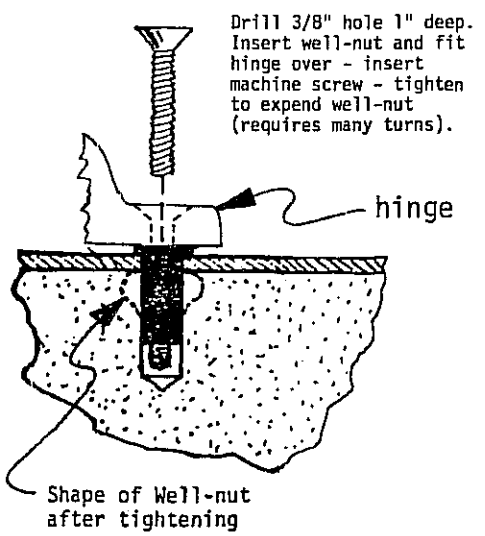

SCALE	DATE	DRAWN	CH'K'D	APP'D
-	6/1/83	DB	JVY	PUD

Boston Whaler Sun Top Pt # 52-5749-00 Installation Diagram for 13'/15' Super Sport, SUPER SPORT Ltd, SPORT, & GLS Models

13' boat hinge location

15' boat hinge location

Hinge, secure with 10-32 flat head machine screws and well-nuts. See H and also Well-nut detail.

Eyestraps, 1/2"x#8-32 round head self-tapping machine screw. Use 1/8" drill bit.

Well-nut detail

Parts List

52-5749-00 Sun Top with boot.

- Includes: (4) eyestraps
- (8) 1/2"x#8-32 self-tapping machine screws.
- (2) hinges
- (4) #10-32 well nuts
- (4) 3/4"x#10-32 flat head machine screws.