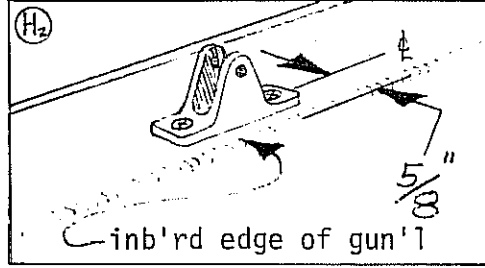

SCALE	DATE	DRAWN	CH'K'D	APP'D
-	6/1/83	DB	JVY	PUD

Boston Whaler Sun Top Pt # 52-5749-00 Installation Diagram for 13'/15' Super Sport, SUPER SPORT Ltd, SPORT, & GLS Models

13' boat hinge location

15' boat hinge location

Hinge, secure with 10-32 flat head machine screws and well-nuts. See H and also Well-nut detail.

Eyestraps, 1/2"x#8-32 round head self-tapping machine screw. Use 1/8" drill bit.

Well-nut detail

Parts List