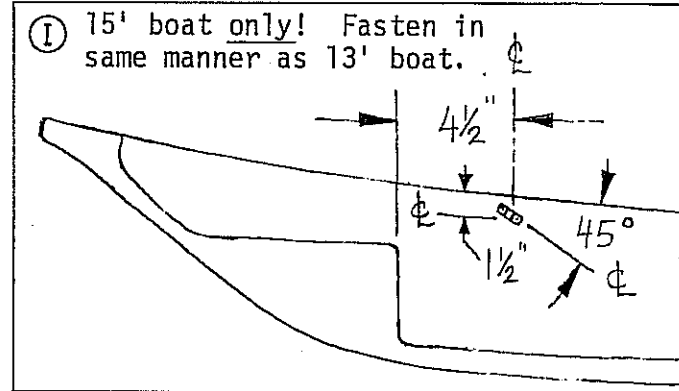

SCALE	DATE	DRAWN	CH'K'D	APP'D
-	6/1/83	DB	JVY	PUD

Boston Whaler Sun Top Pt # 52-5749-00 Installation Diagram for 13'/15' Super Sport, SUPER SPORT Ltd, SPORT, & GLS Models

13' boat hinge location

15' boat hinge location

Hinge, secure with 10-32 flat head machine screws and well-nuts. See H and also Well-nut detail.

Eyestraps, 1/2"x#8-32 round head self-tapping machine screw. Use 1/8" drill bit.

Well-nut detail

Parts List