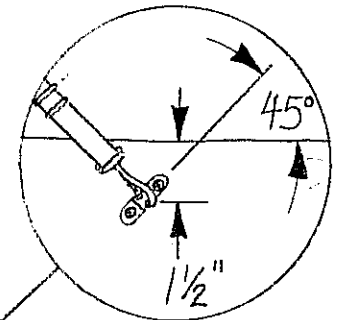

SCALE	DATE	DRAWN	CH'K'D	APP'D
-	6/1/83	DB	JVY	PUD

Boston Whaler Sun Top Pt # 52-5749-00 Installation Diagram for 13'/15' Super Sport, SUPER SPORT Ltd, SPORT, & GLS Models

13' boat hinge location

15' boat hinge location

Hinge, secure with 10-32 flat head machine screws and well-nuts. See H and also Well-nut detail.

Eyestraps, 1/2"x#8-32 round head self-tapping machine screw. Use 1/8" drill bit.

Well-nut detail

Parts List

52-5749-00 Sun Top with boot.

- Includes: (4) eyestraps
- (8) 1/2"x#8-32 self-tapping machine screws.
- (2) hinges
- (4) #10-32 well nuts
- (4) 3/4"x#10-32 flat head machine screws.