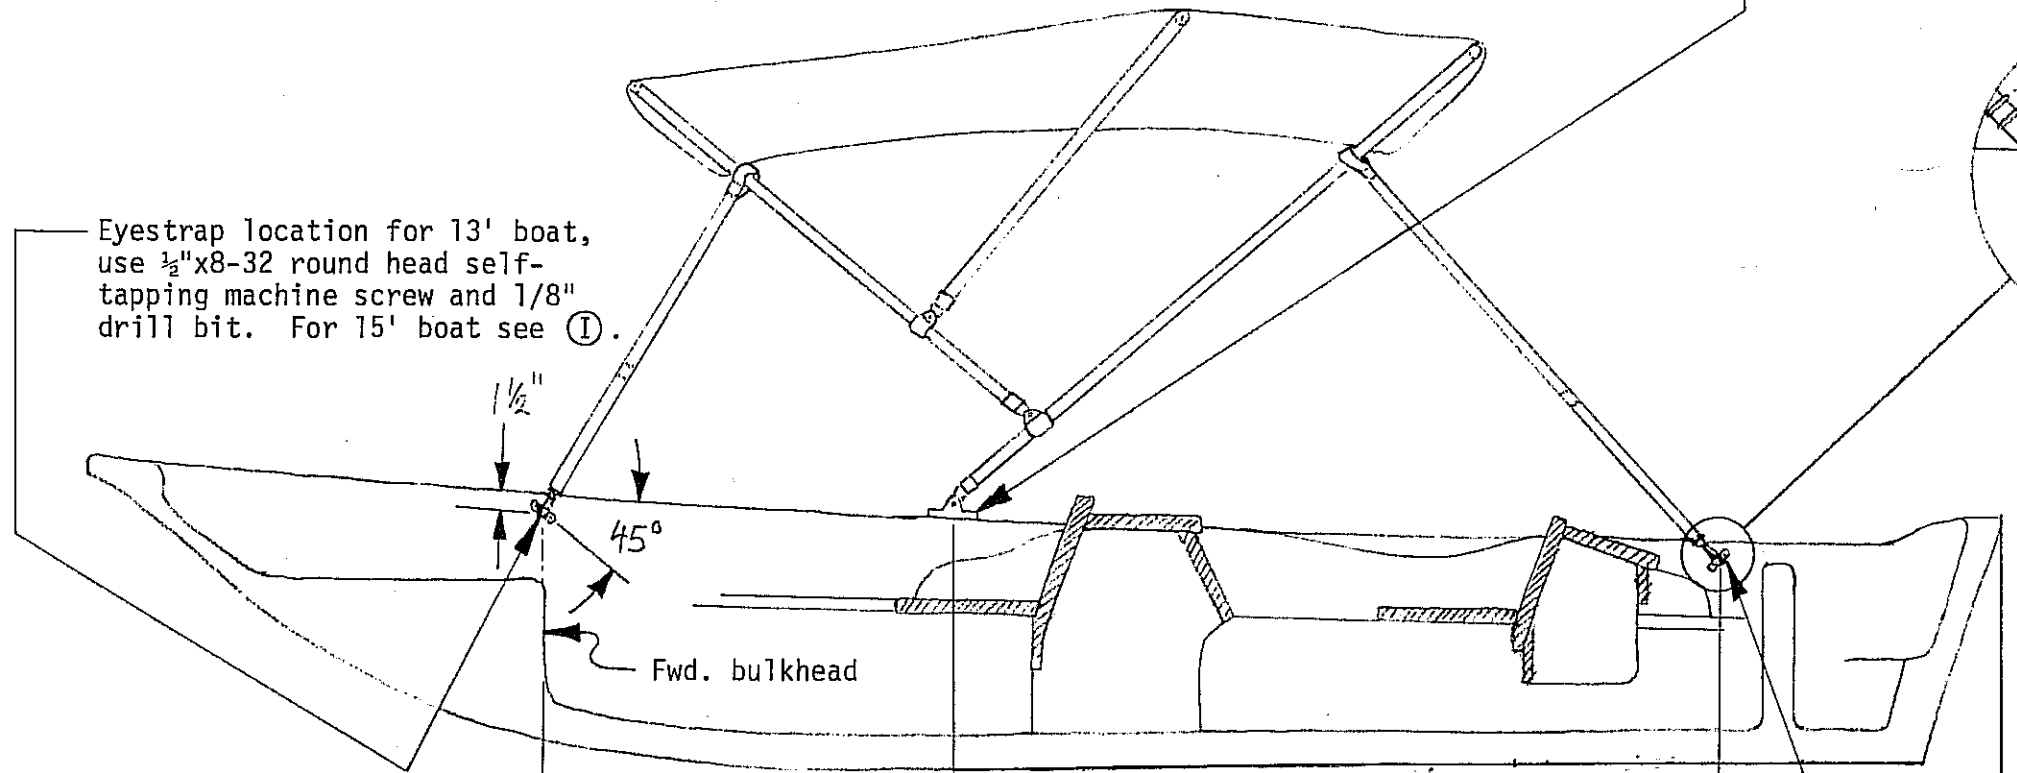

SCALE	DATE	DRAWN	CH'K'D	APP'D
-	6/1/83	DB	JVY	PUD

Boston Whaler Sun Top Pt # 52-5749-00 Installation Diagram for 13'/15' Super Sport, SUPER SPORT Ltd, SPORT, & GLS Models

13' boat hinge location

15' boat hinge location

Hinge, secure with 10-32 flat head machine screws and well-nuts. See H and also Well-nut detail.

Eyestraps, 1/2"x#8-32 round head self-tapping machine screw. Use 1/8" drill bit.

Well-nut detail

Parts List

52-5749-00 Sun Top with boot.

- Includes: (4) eyestraps
- (8) 1/2"x#8-32 self-tapping machine screws.
- (2) hinges
- (4) #10-32 well nuts
- (4) 3/4"x#10-32 flat head machine screws.