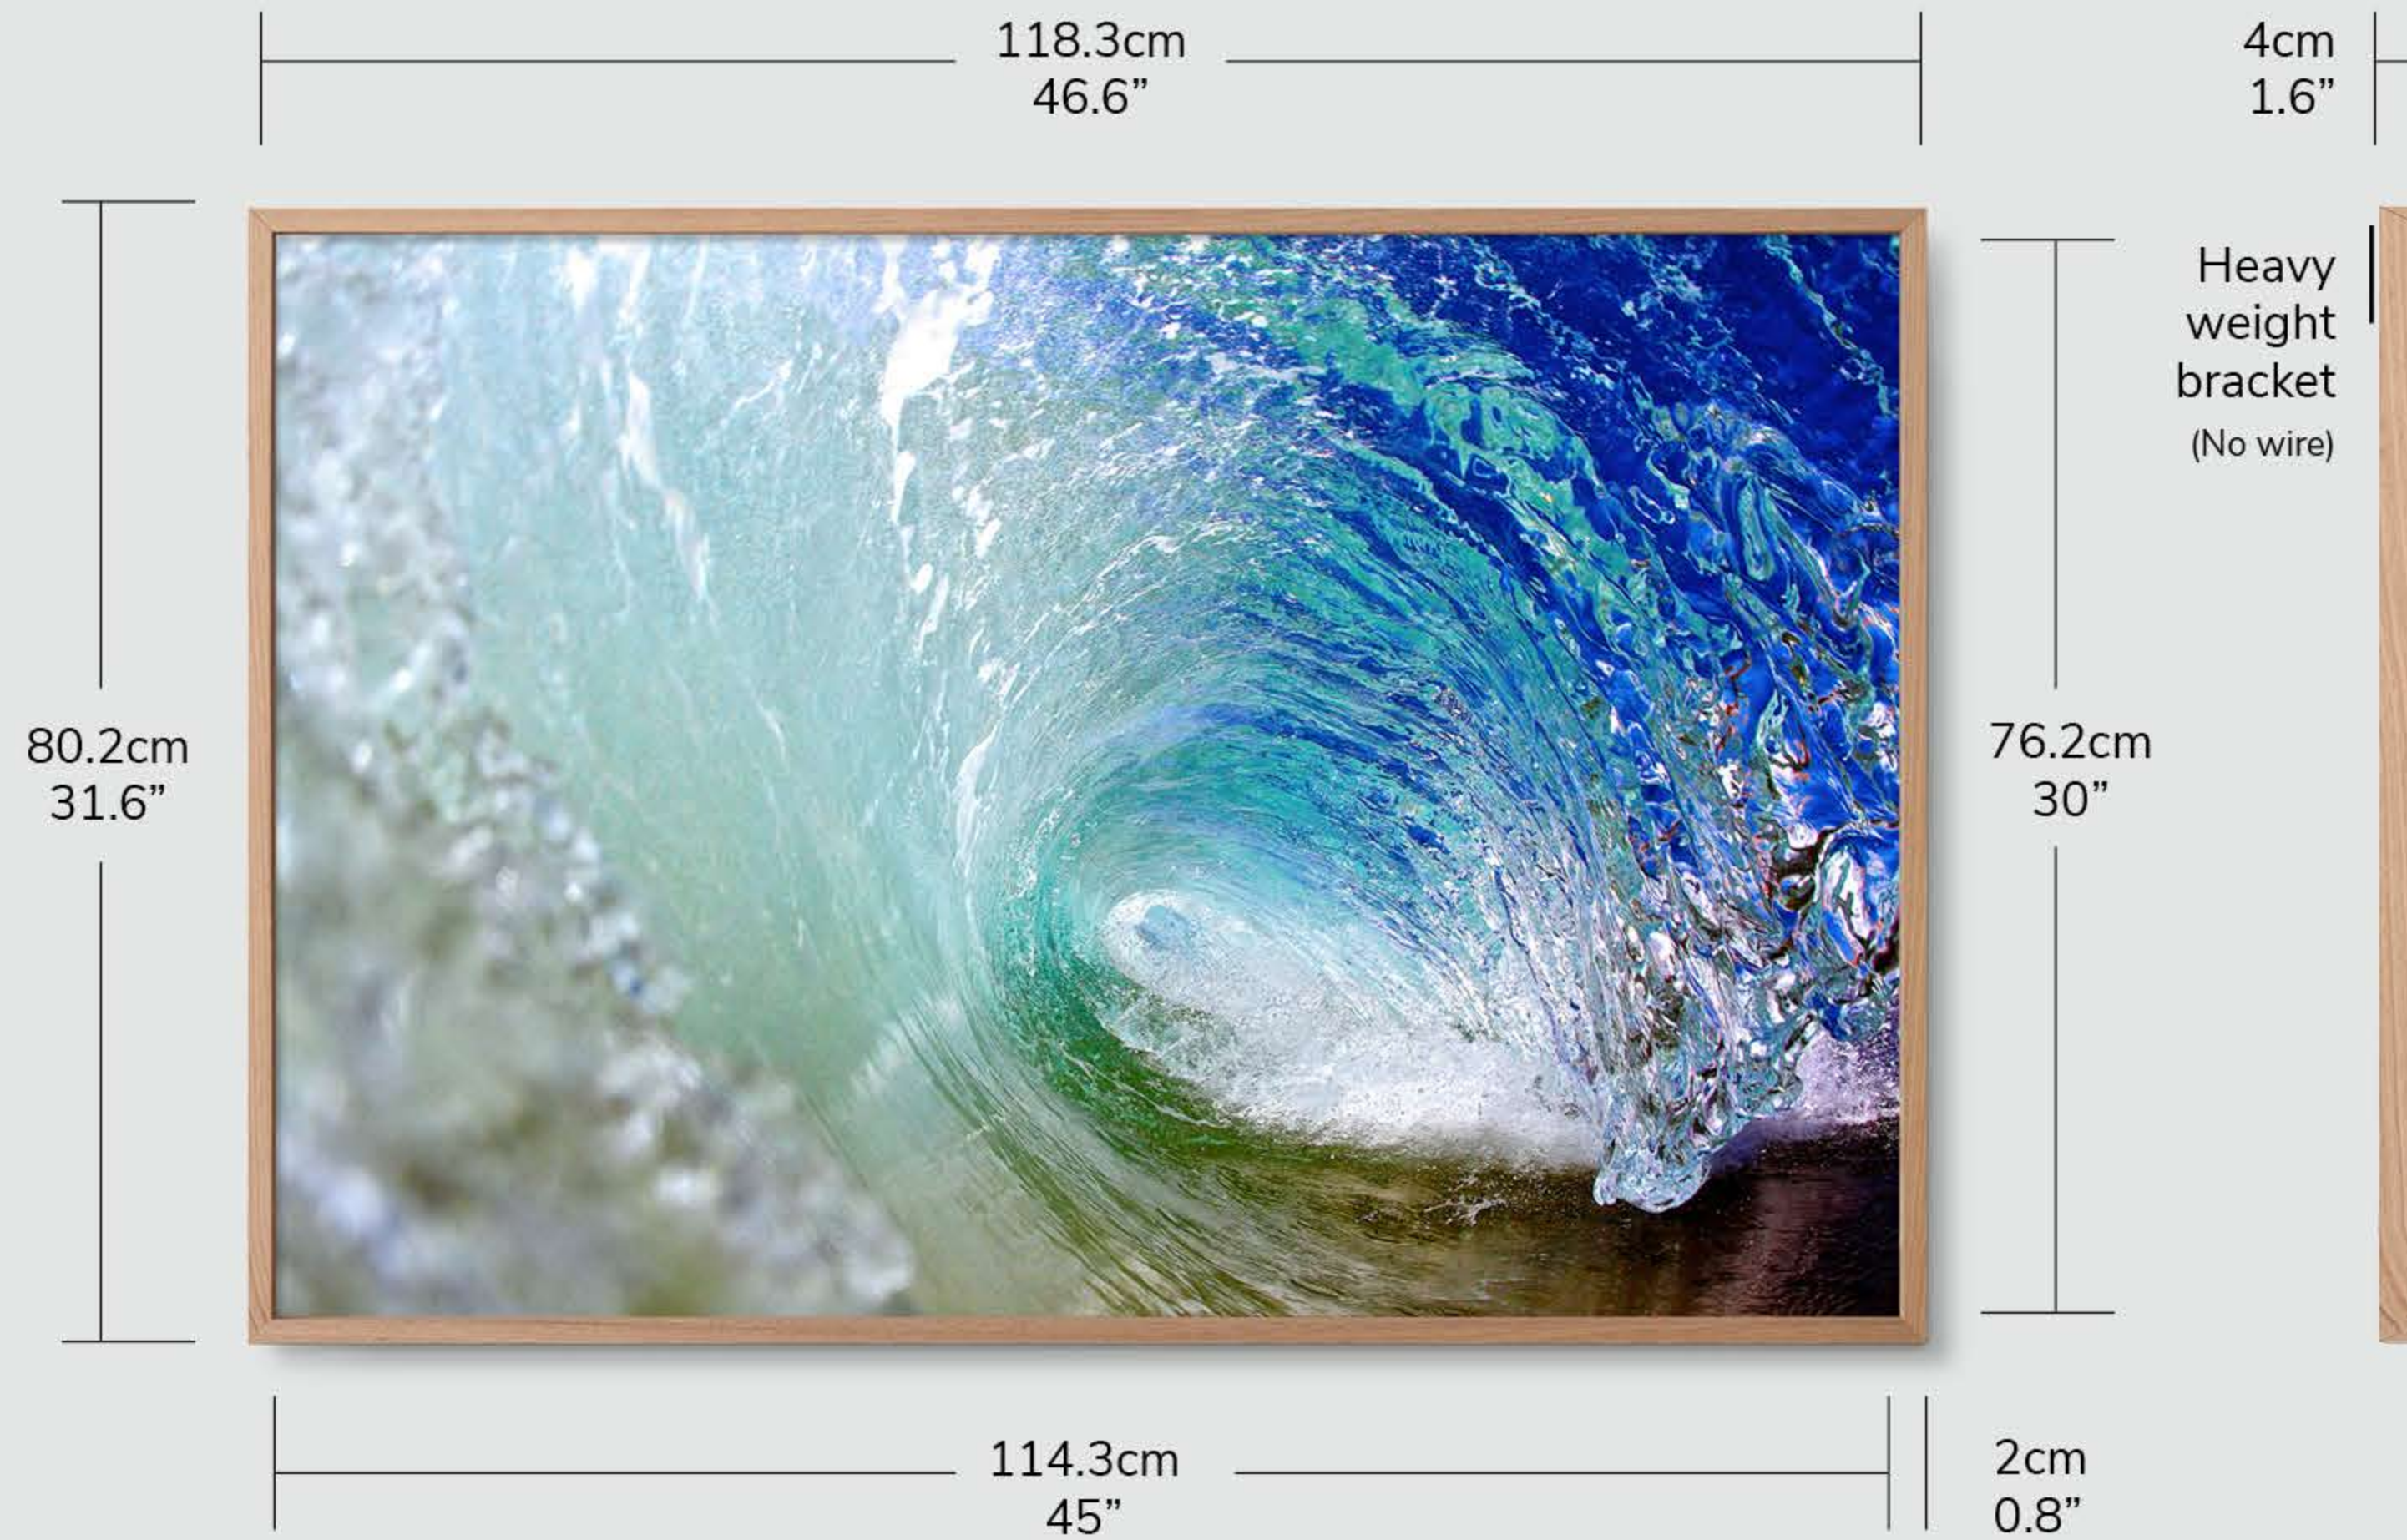

## Frame colour

- Raw Oak Frame
- White Wood Frame

# X Large frame (No border)