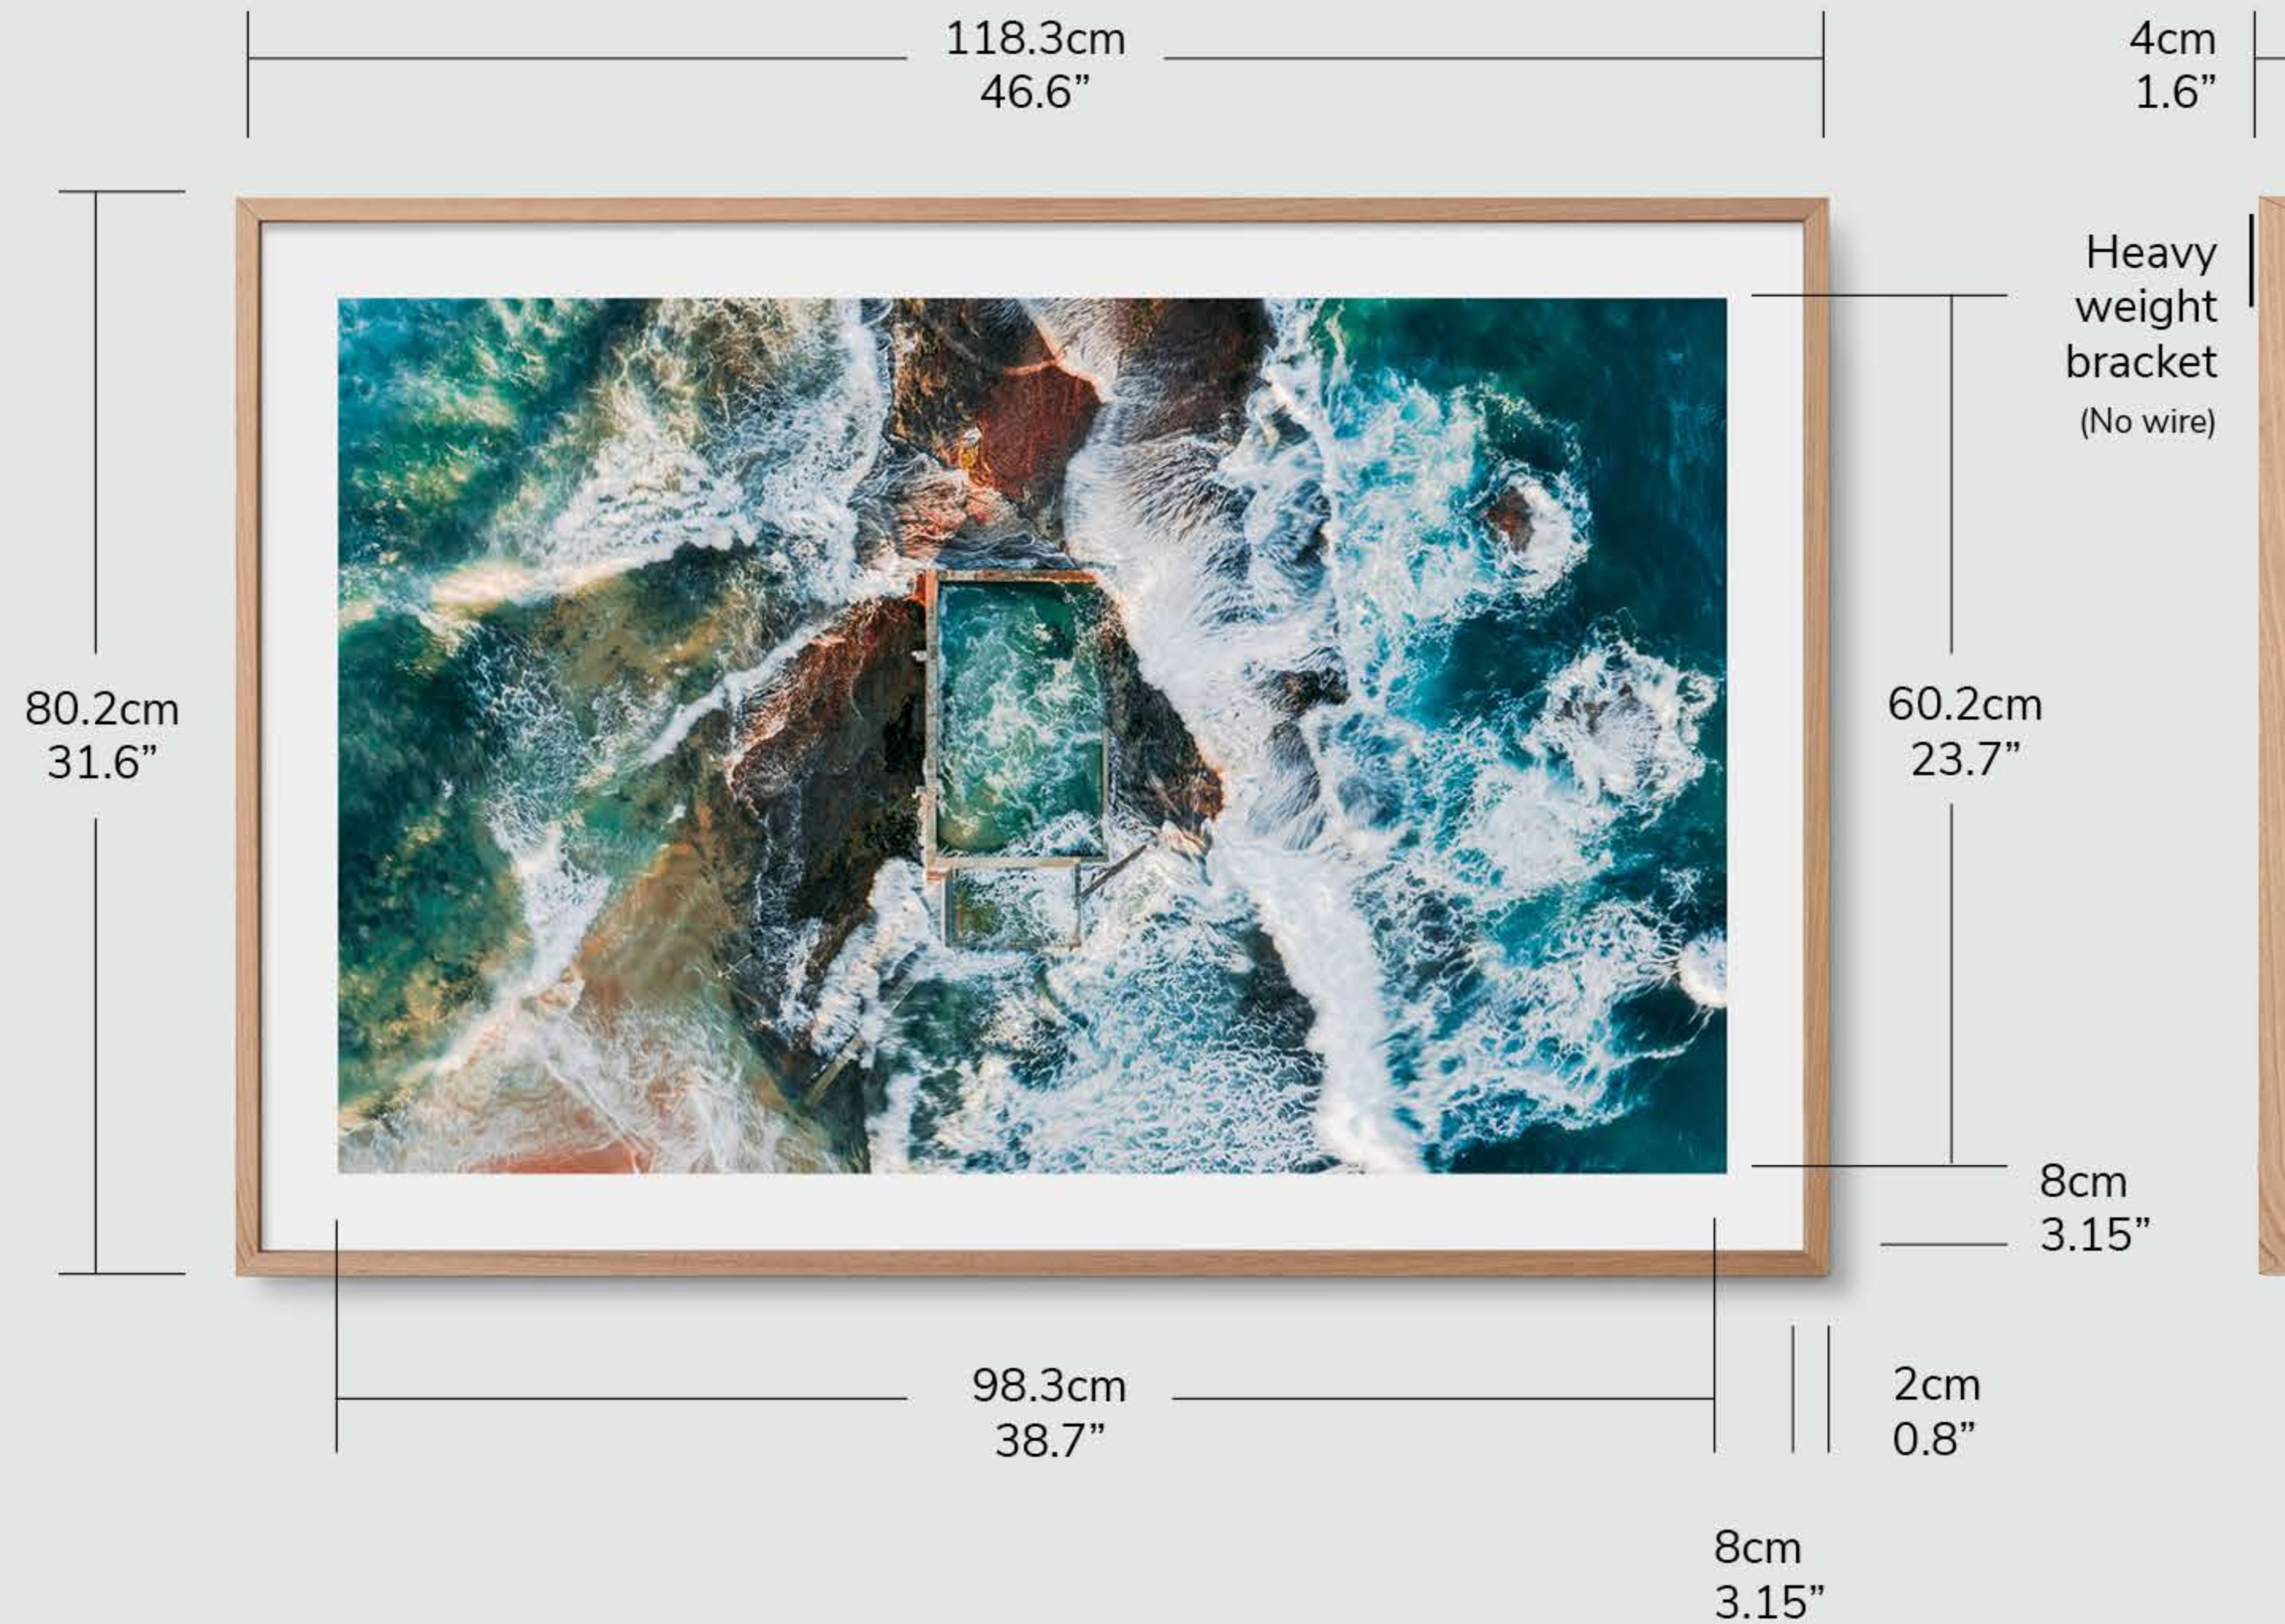

## Border size

7cm / 2.8"

## Frame colour

- Raw Oak Frame
- White Wood Frame

# X Large frame (White border)