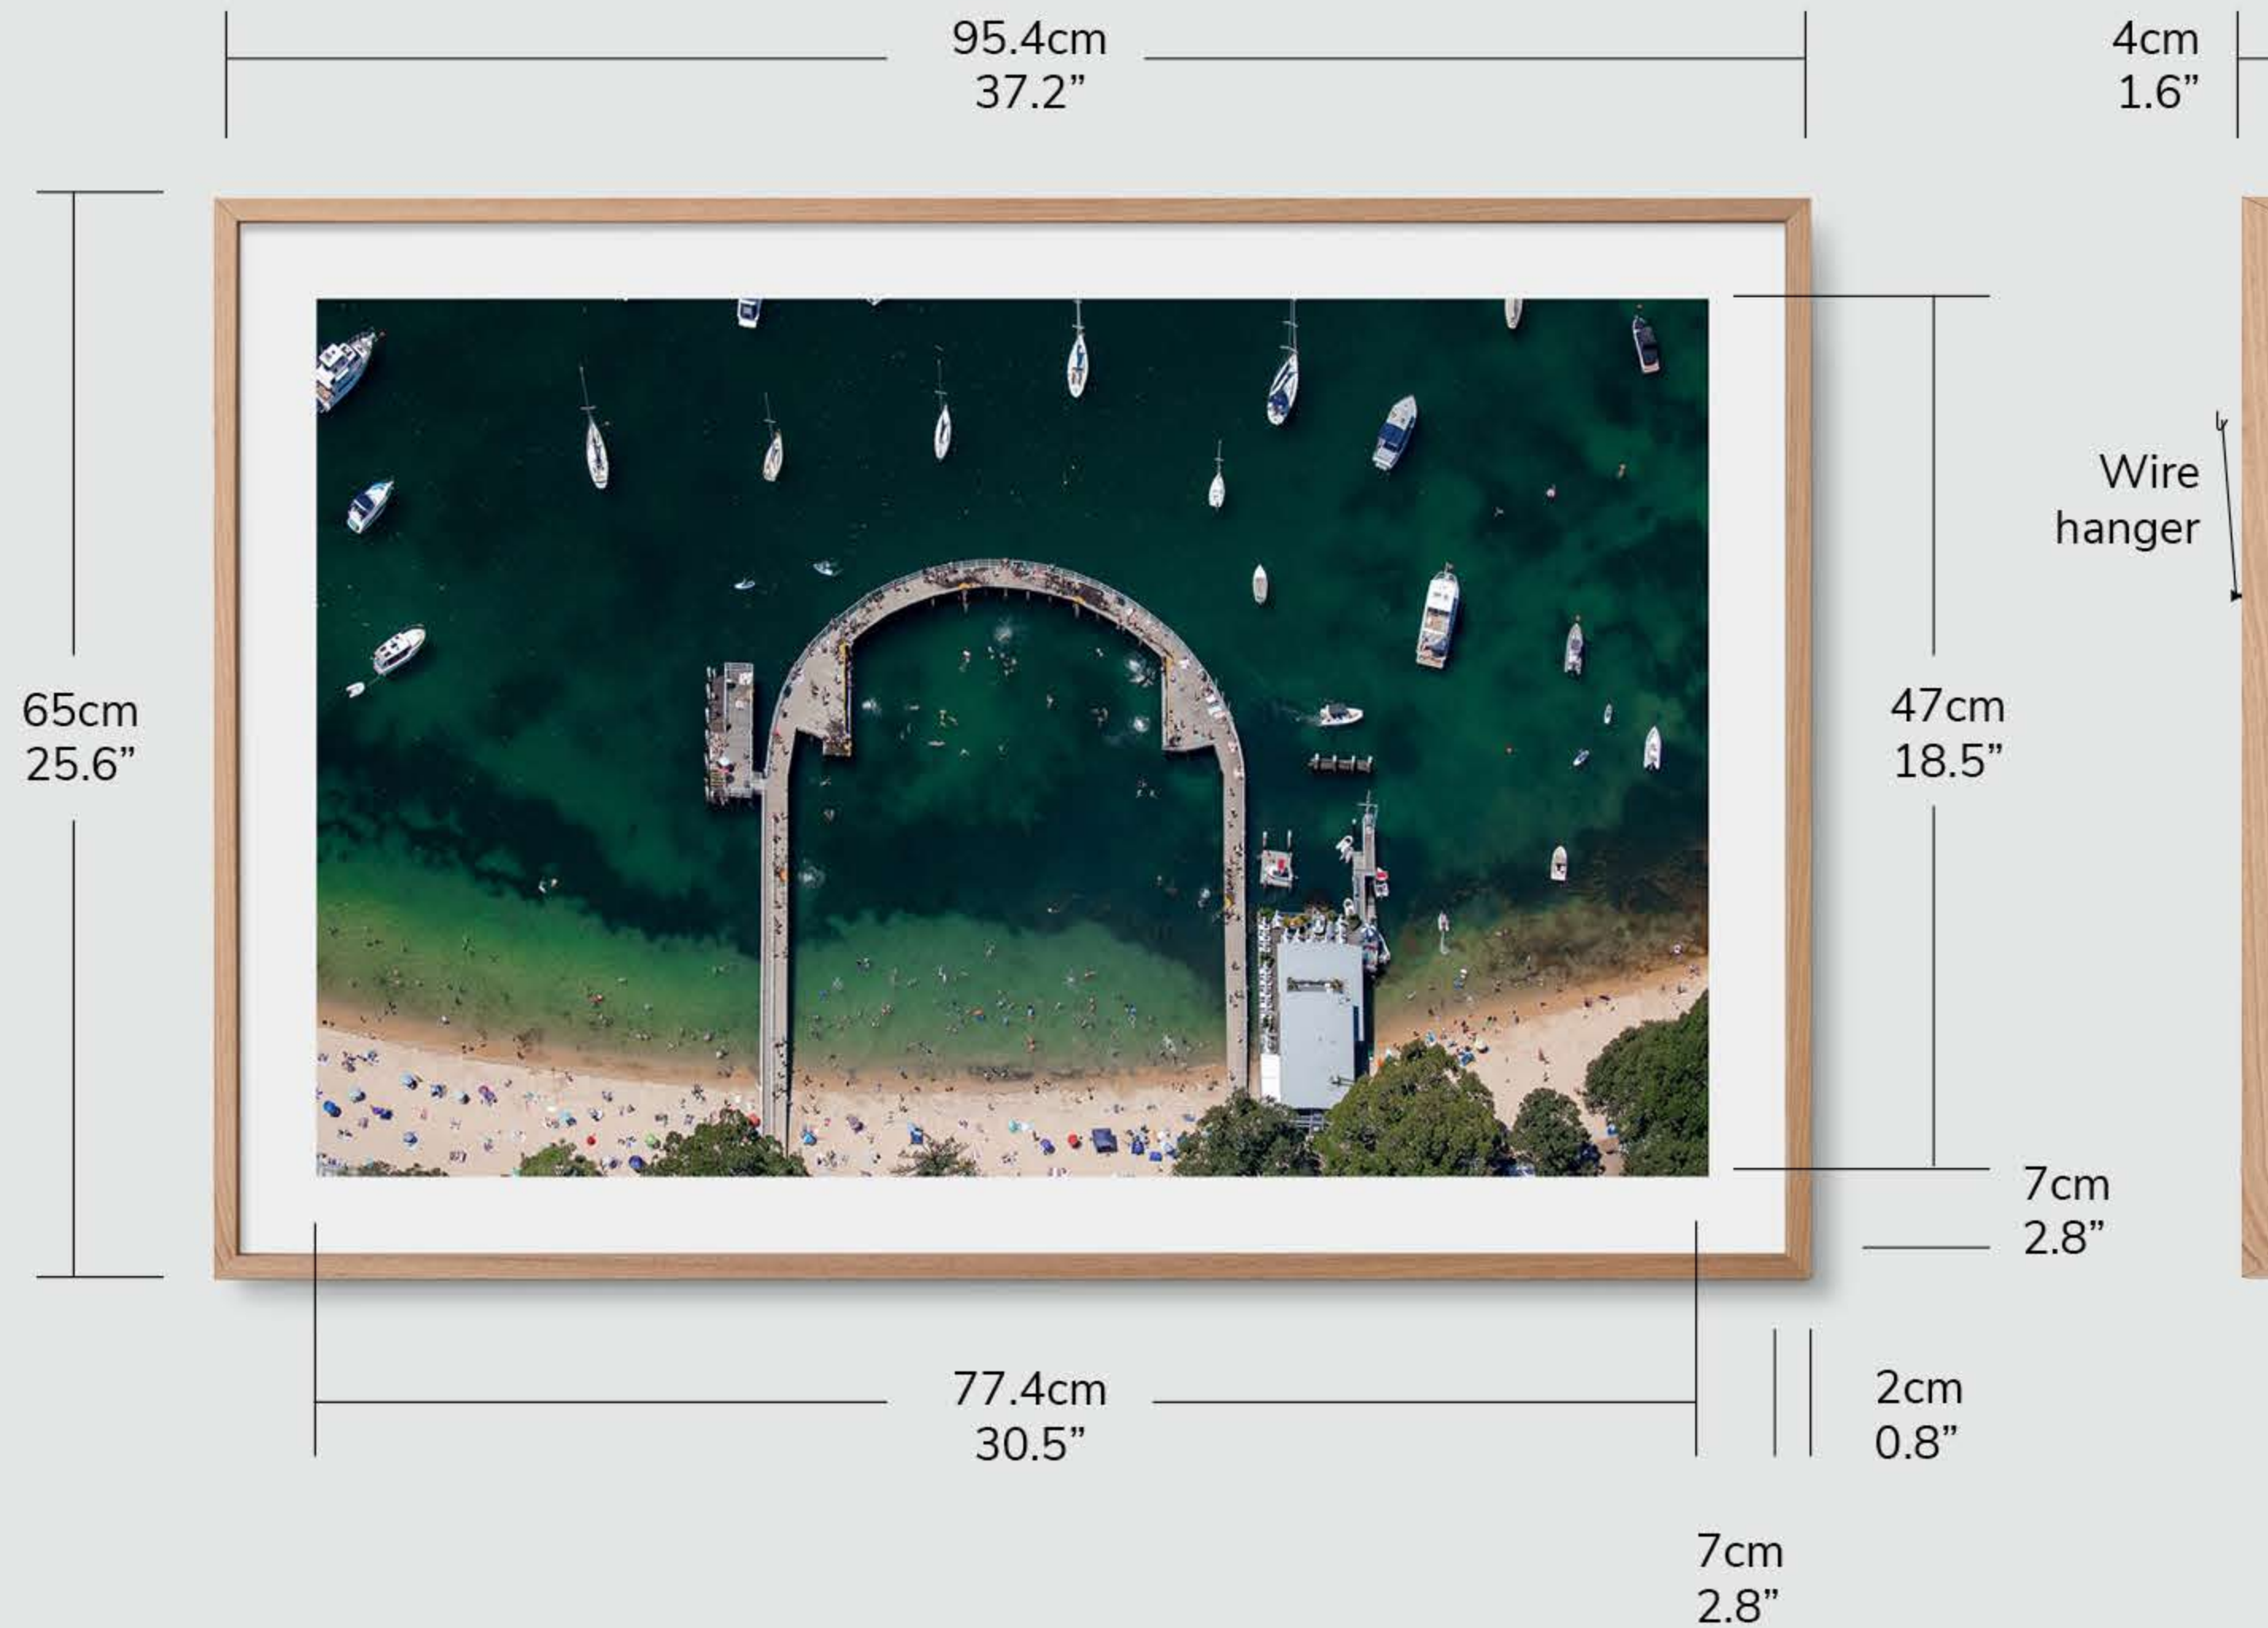

## Border size

4cm / 1.6"

# Large frame (White border)

## Frame size

95.4cm x 65cm / 37.2" x 25.6"