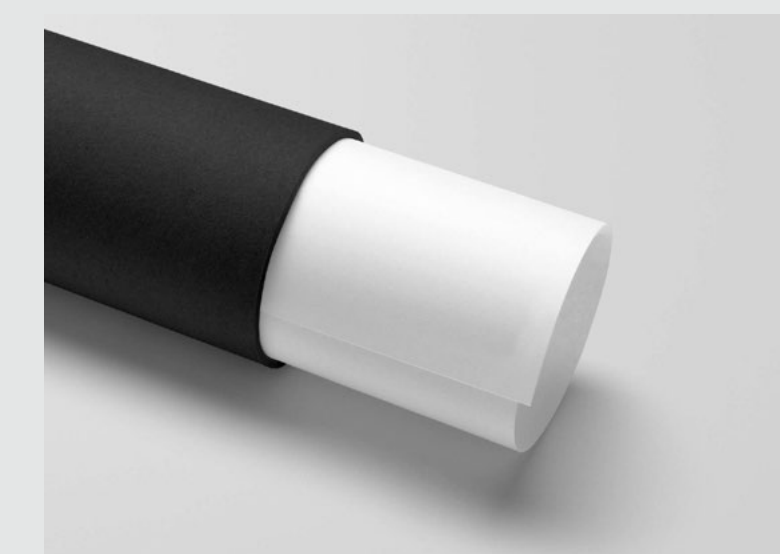

Image size

37.7cm x 22.5cm / 14.8" x 8.9"

Border

4cm / 1.57"

Weight

400g / 0.9 lbs

Paper

Hahnemühle 100% Cotton Rag Fine Art Paper