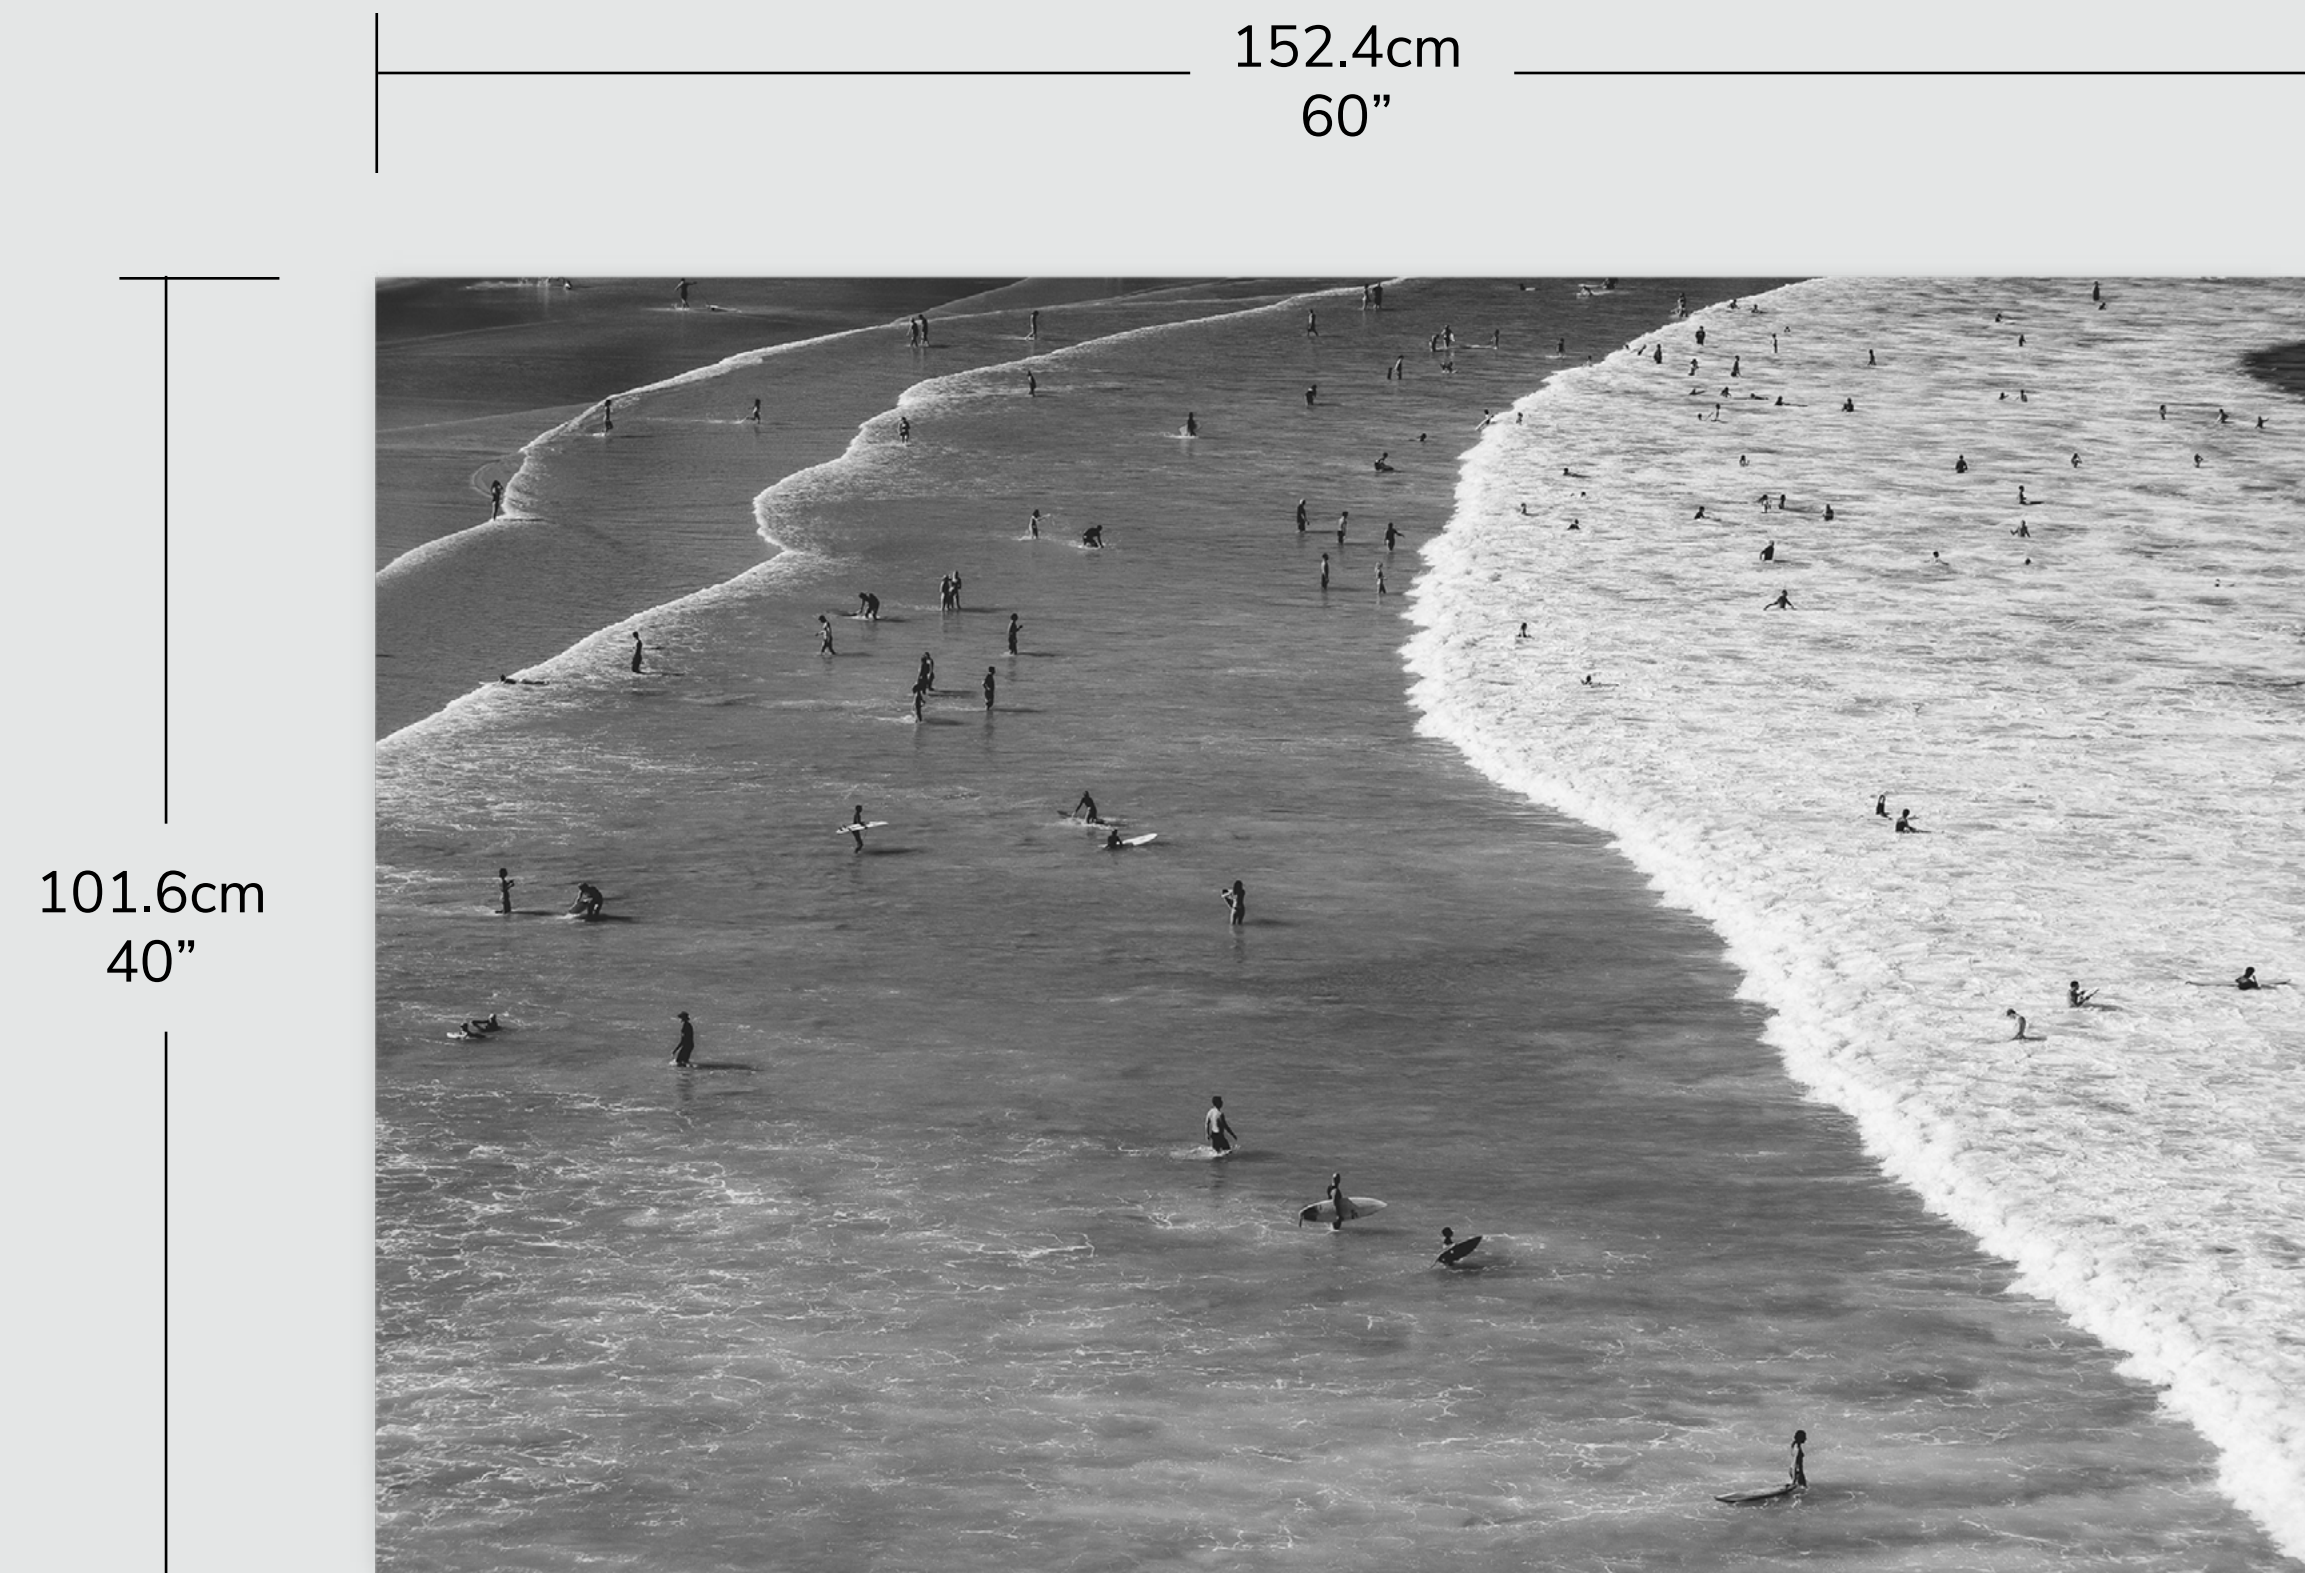

XX Large unframed print (No border)