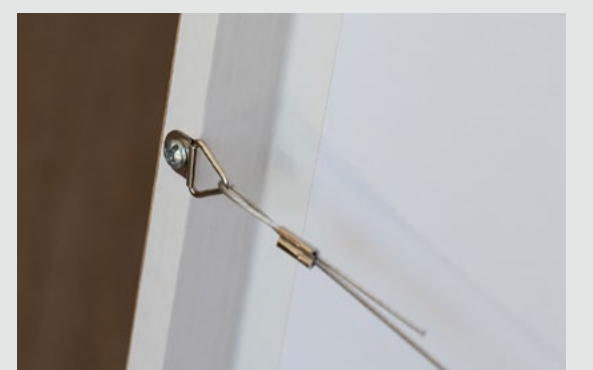

Mounting Bracket

- Wire hanger