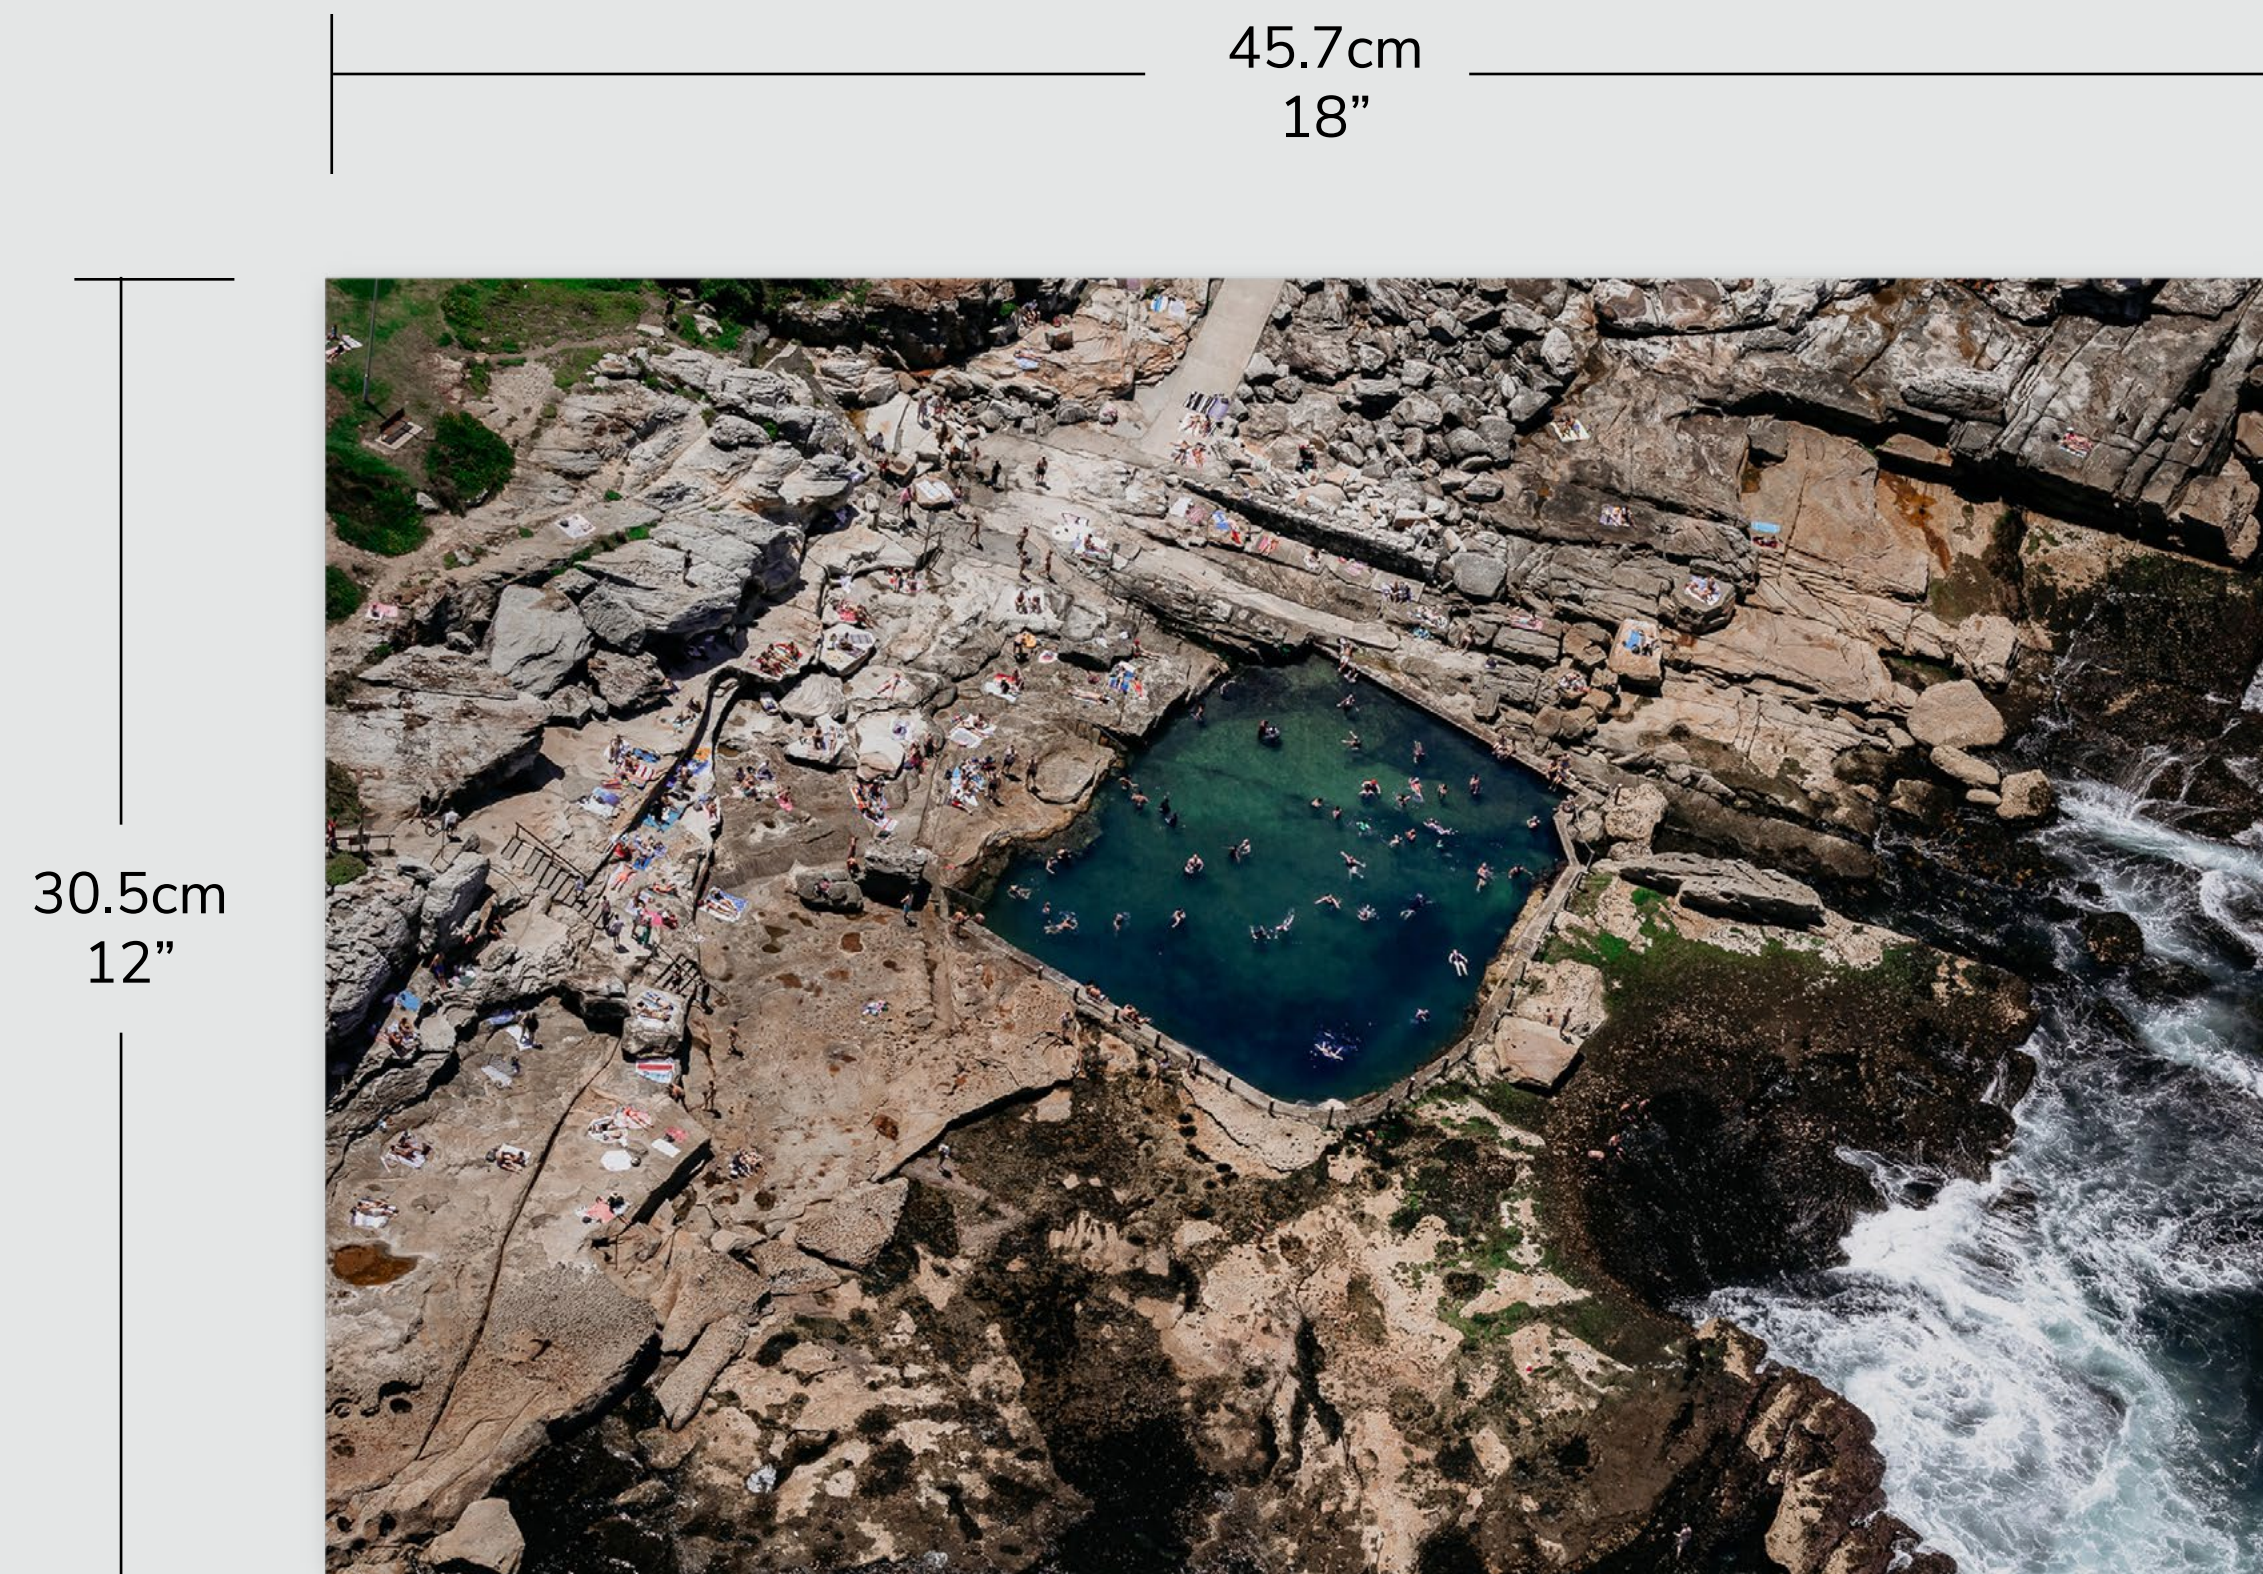

Weight

1.2kg / 2.6 lbs

Paper

Hahnemühle 100% Cotton Rag Fine Art Paper

Small unframed print (No border)

Print / Image size

47cm x 34cm / 18" x 12"

Weight