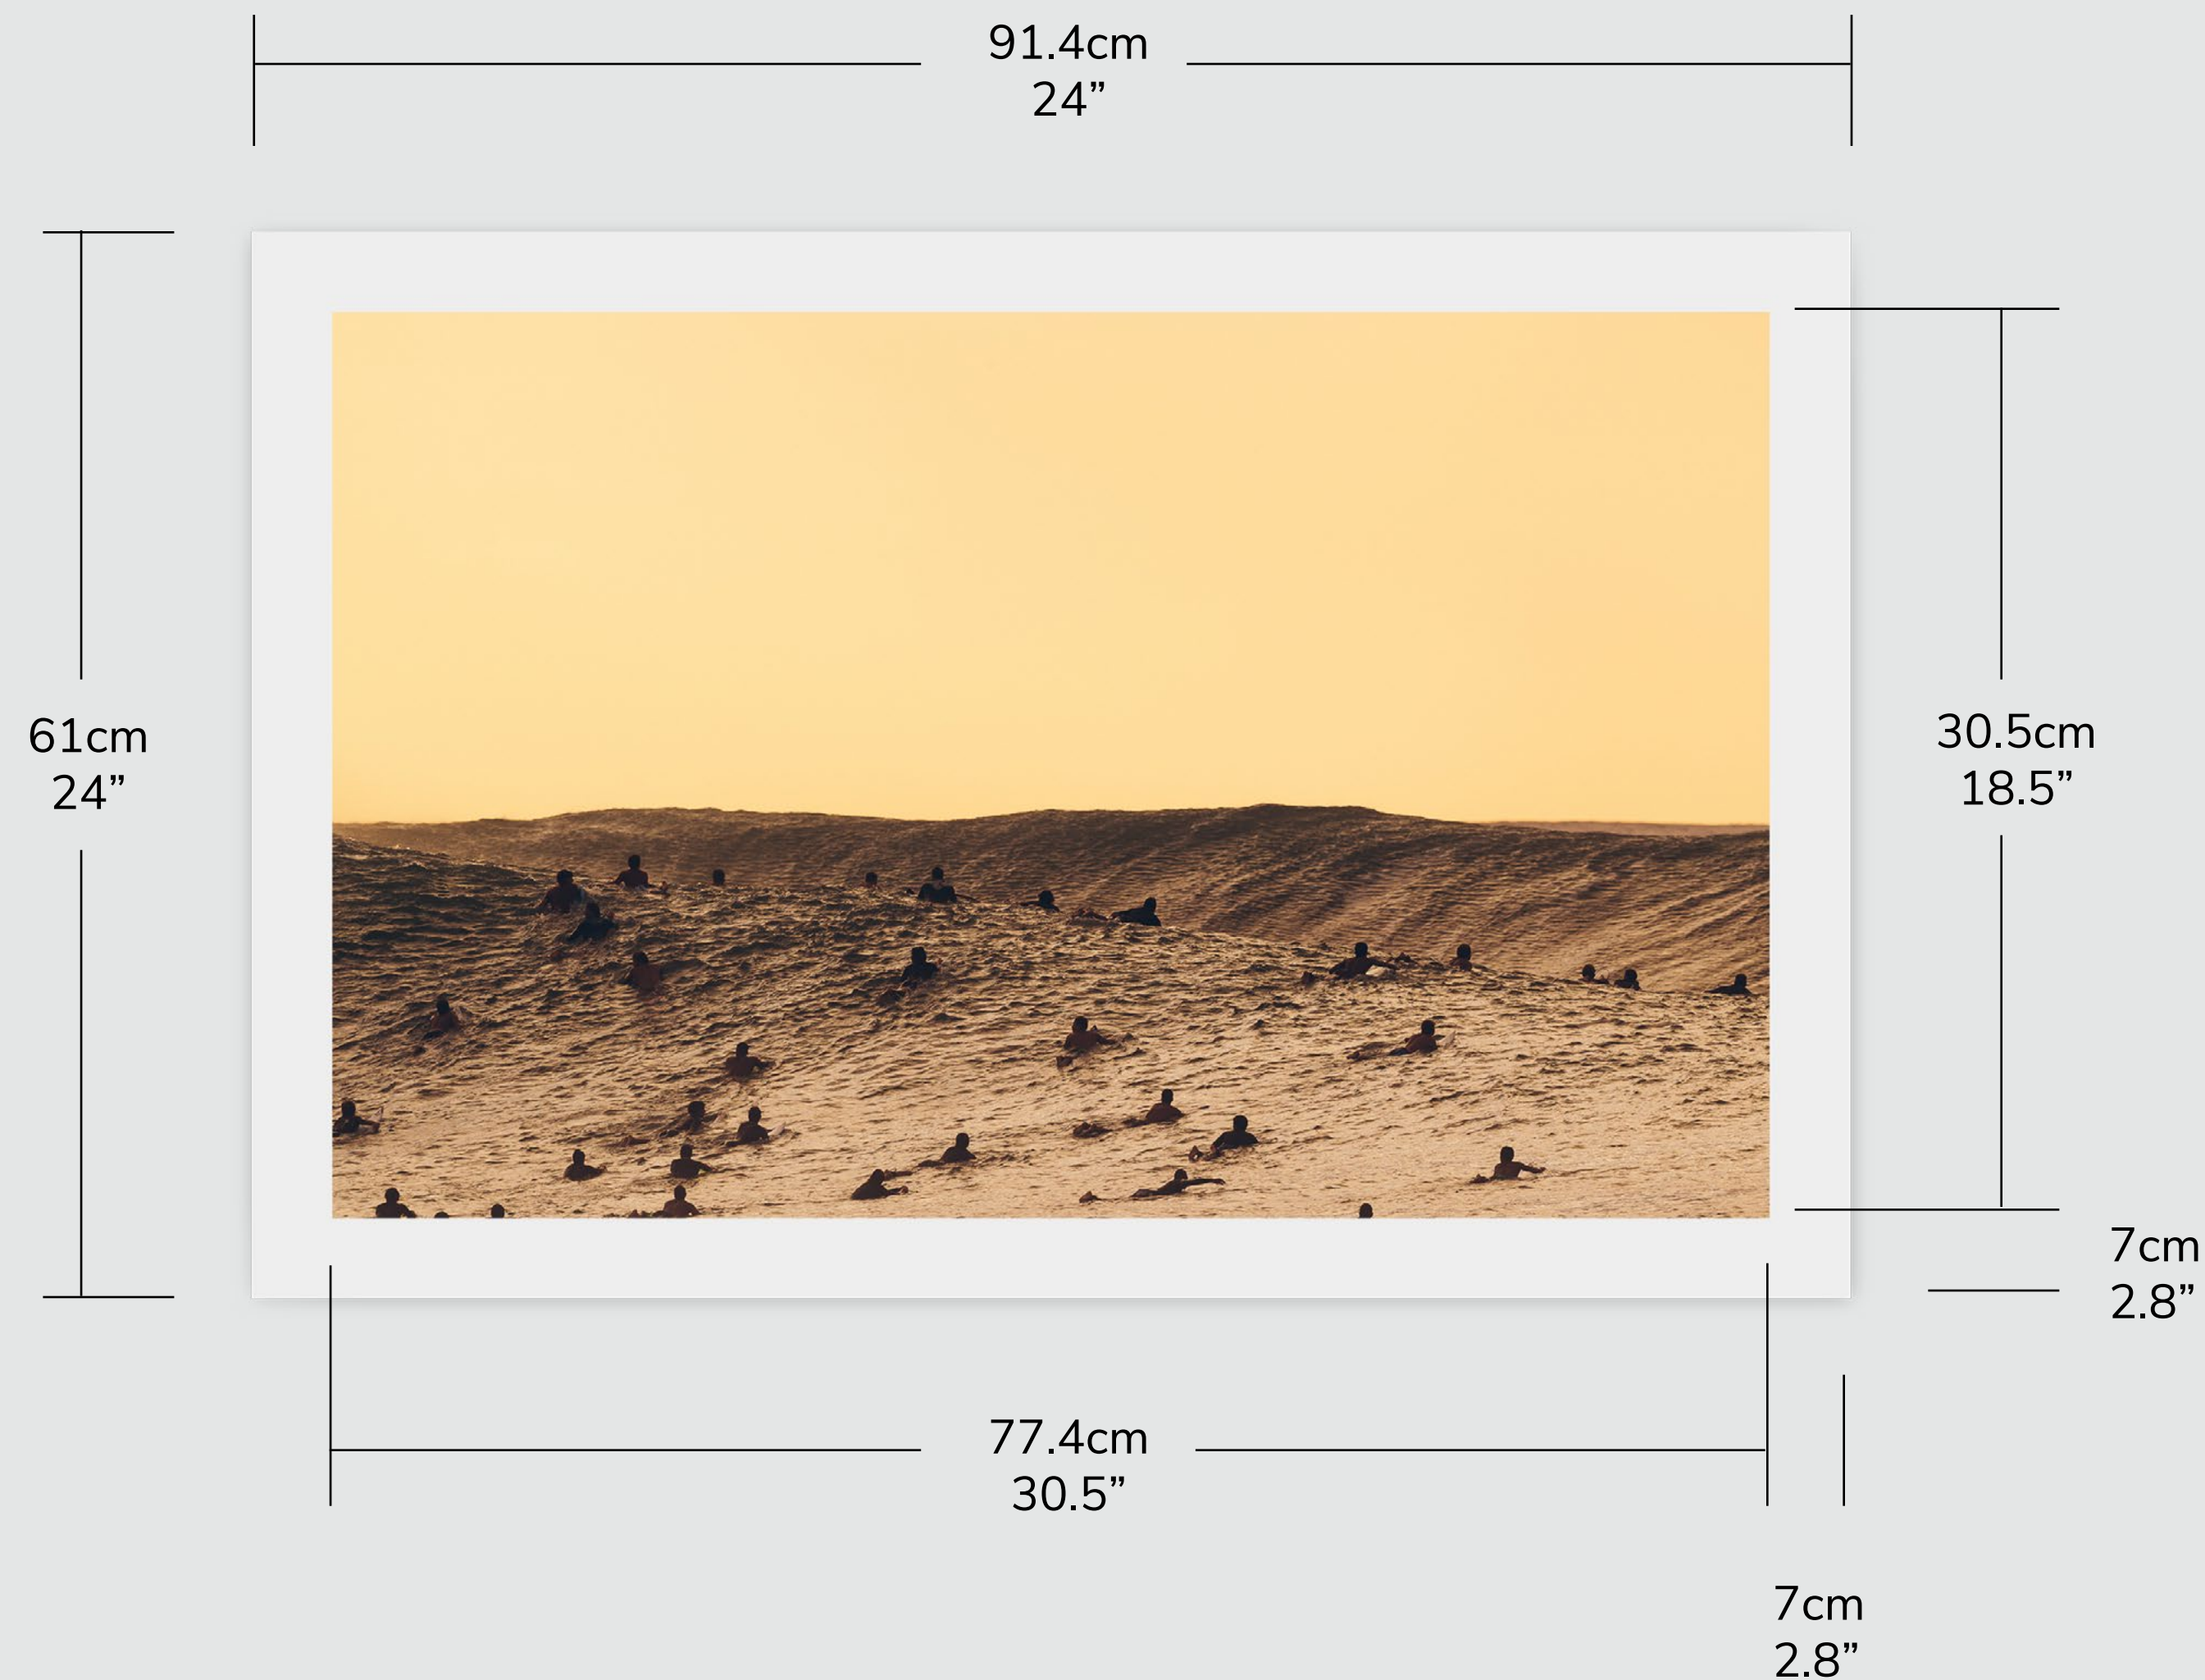

Medium unframed print (White border)

Print size

61cm x 40.6cm / 24" x 16"

Image size

53cm x 32.6cm / 20.9" x 12.8"

Border

4cm / 1.57"

Weight

500g / 1.1 lbs

Paper

Hahnemühle 100% Cotton Rag Fine Art Paper

Large unframed print (White border)

Print size

91.4cm x 61cm / 36" x 24"

Image size

77.4cm x 47cm / 30.5" x 18.5"