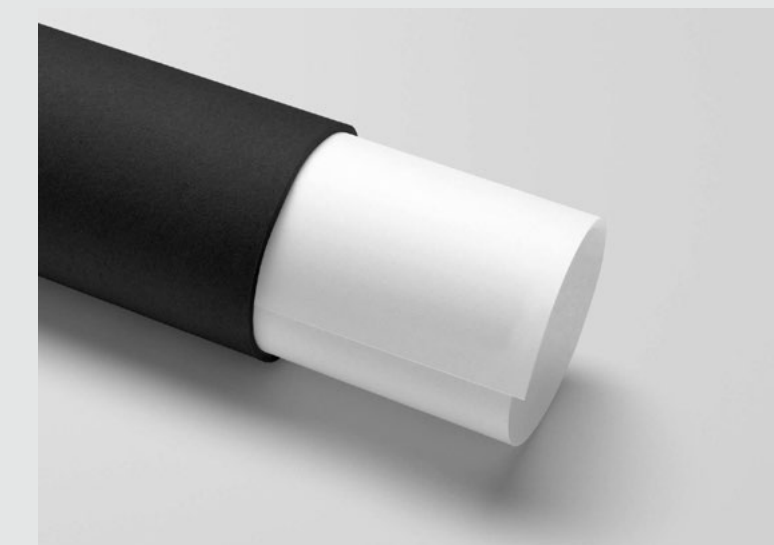

Paper

Hahnemühle 100% Cotton Rag Fine Art Paper