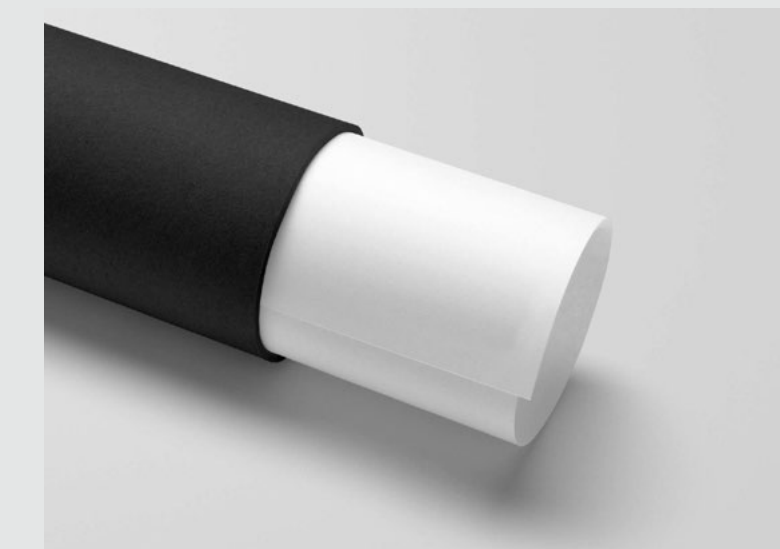

Paper

Hahnemühle 100% Cotton Rag Fine Art Paper