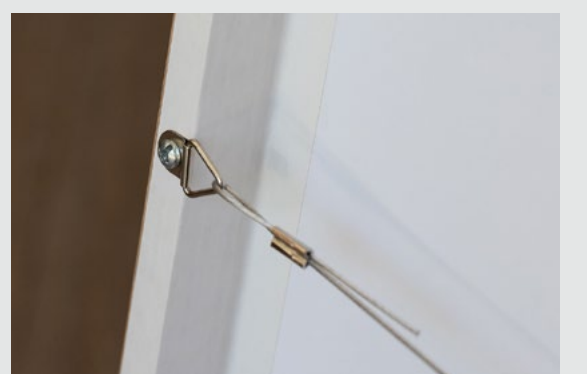

Weight

Premium ArtGlass 2kg / 4.4 lbs

Classic Plexiglass 1.5kg / 3.3 lbs

Frame colour

- Raw Oak Frame
- White Wood Frame

Mounting Bracket

- Wire hanger

Large frame (No border)