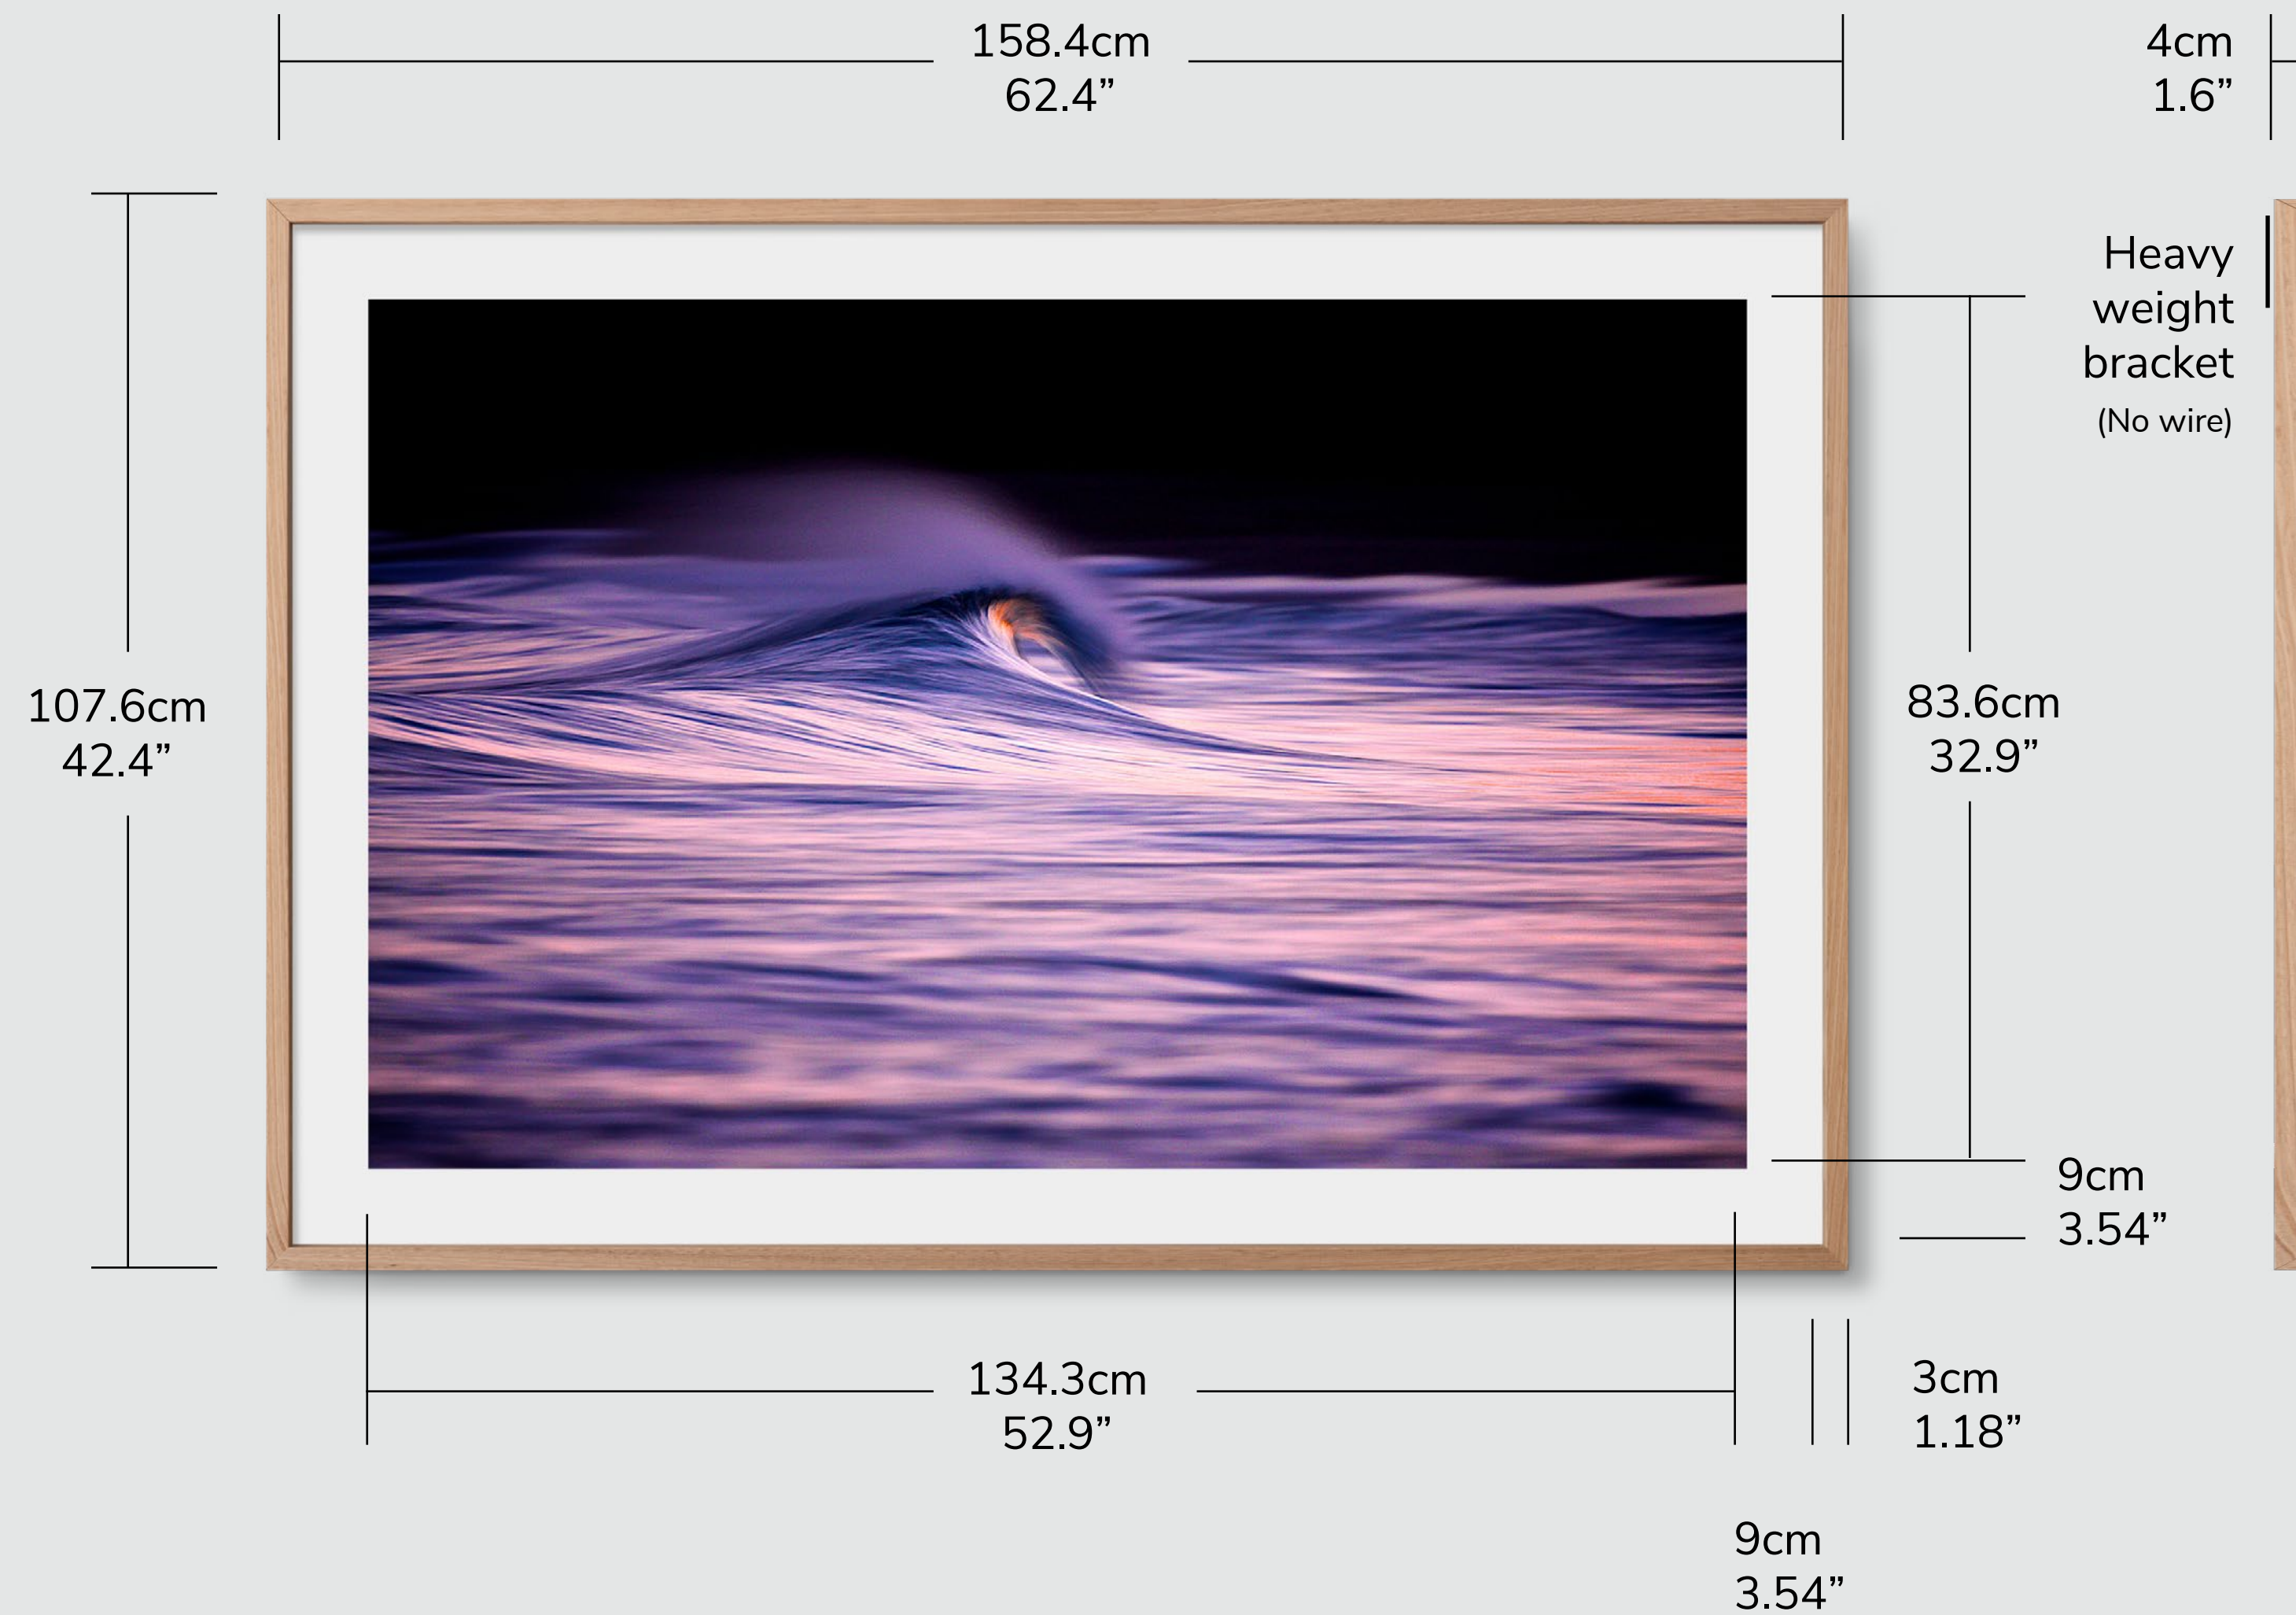

- Raw Oak Frame
- White Wood Frame

Mounting Bracket

- Wire hanger

X Large frame (White border)

Frame size

118.3cm x 80.2cm / 46.6" x 31.6"

Image size

98.3cm x 60.2cm / 38.7" x 23.7"

Border size

8cm / 3.15"

Weight

Premium ArtGlass 8kg / 17.6 lbs

Classic Plexiglass 6kg / 13.2 lbs

Frame colour

- Raw Oak Frame
- White Wood Frame

Mounting Bracket

- Heavy weight bracket
(No wire)

XX Large frame (White border)

Frame size

158.4cm x 107.6cm / 62.4" x 42.4"

Image size

134.4cm x 83.6cm / 52.9" x 32.9"

Border size

9cm / 3.54"