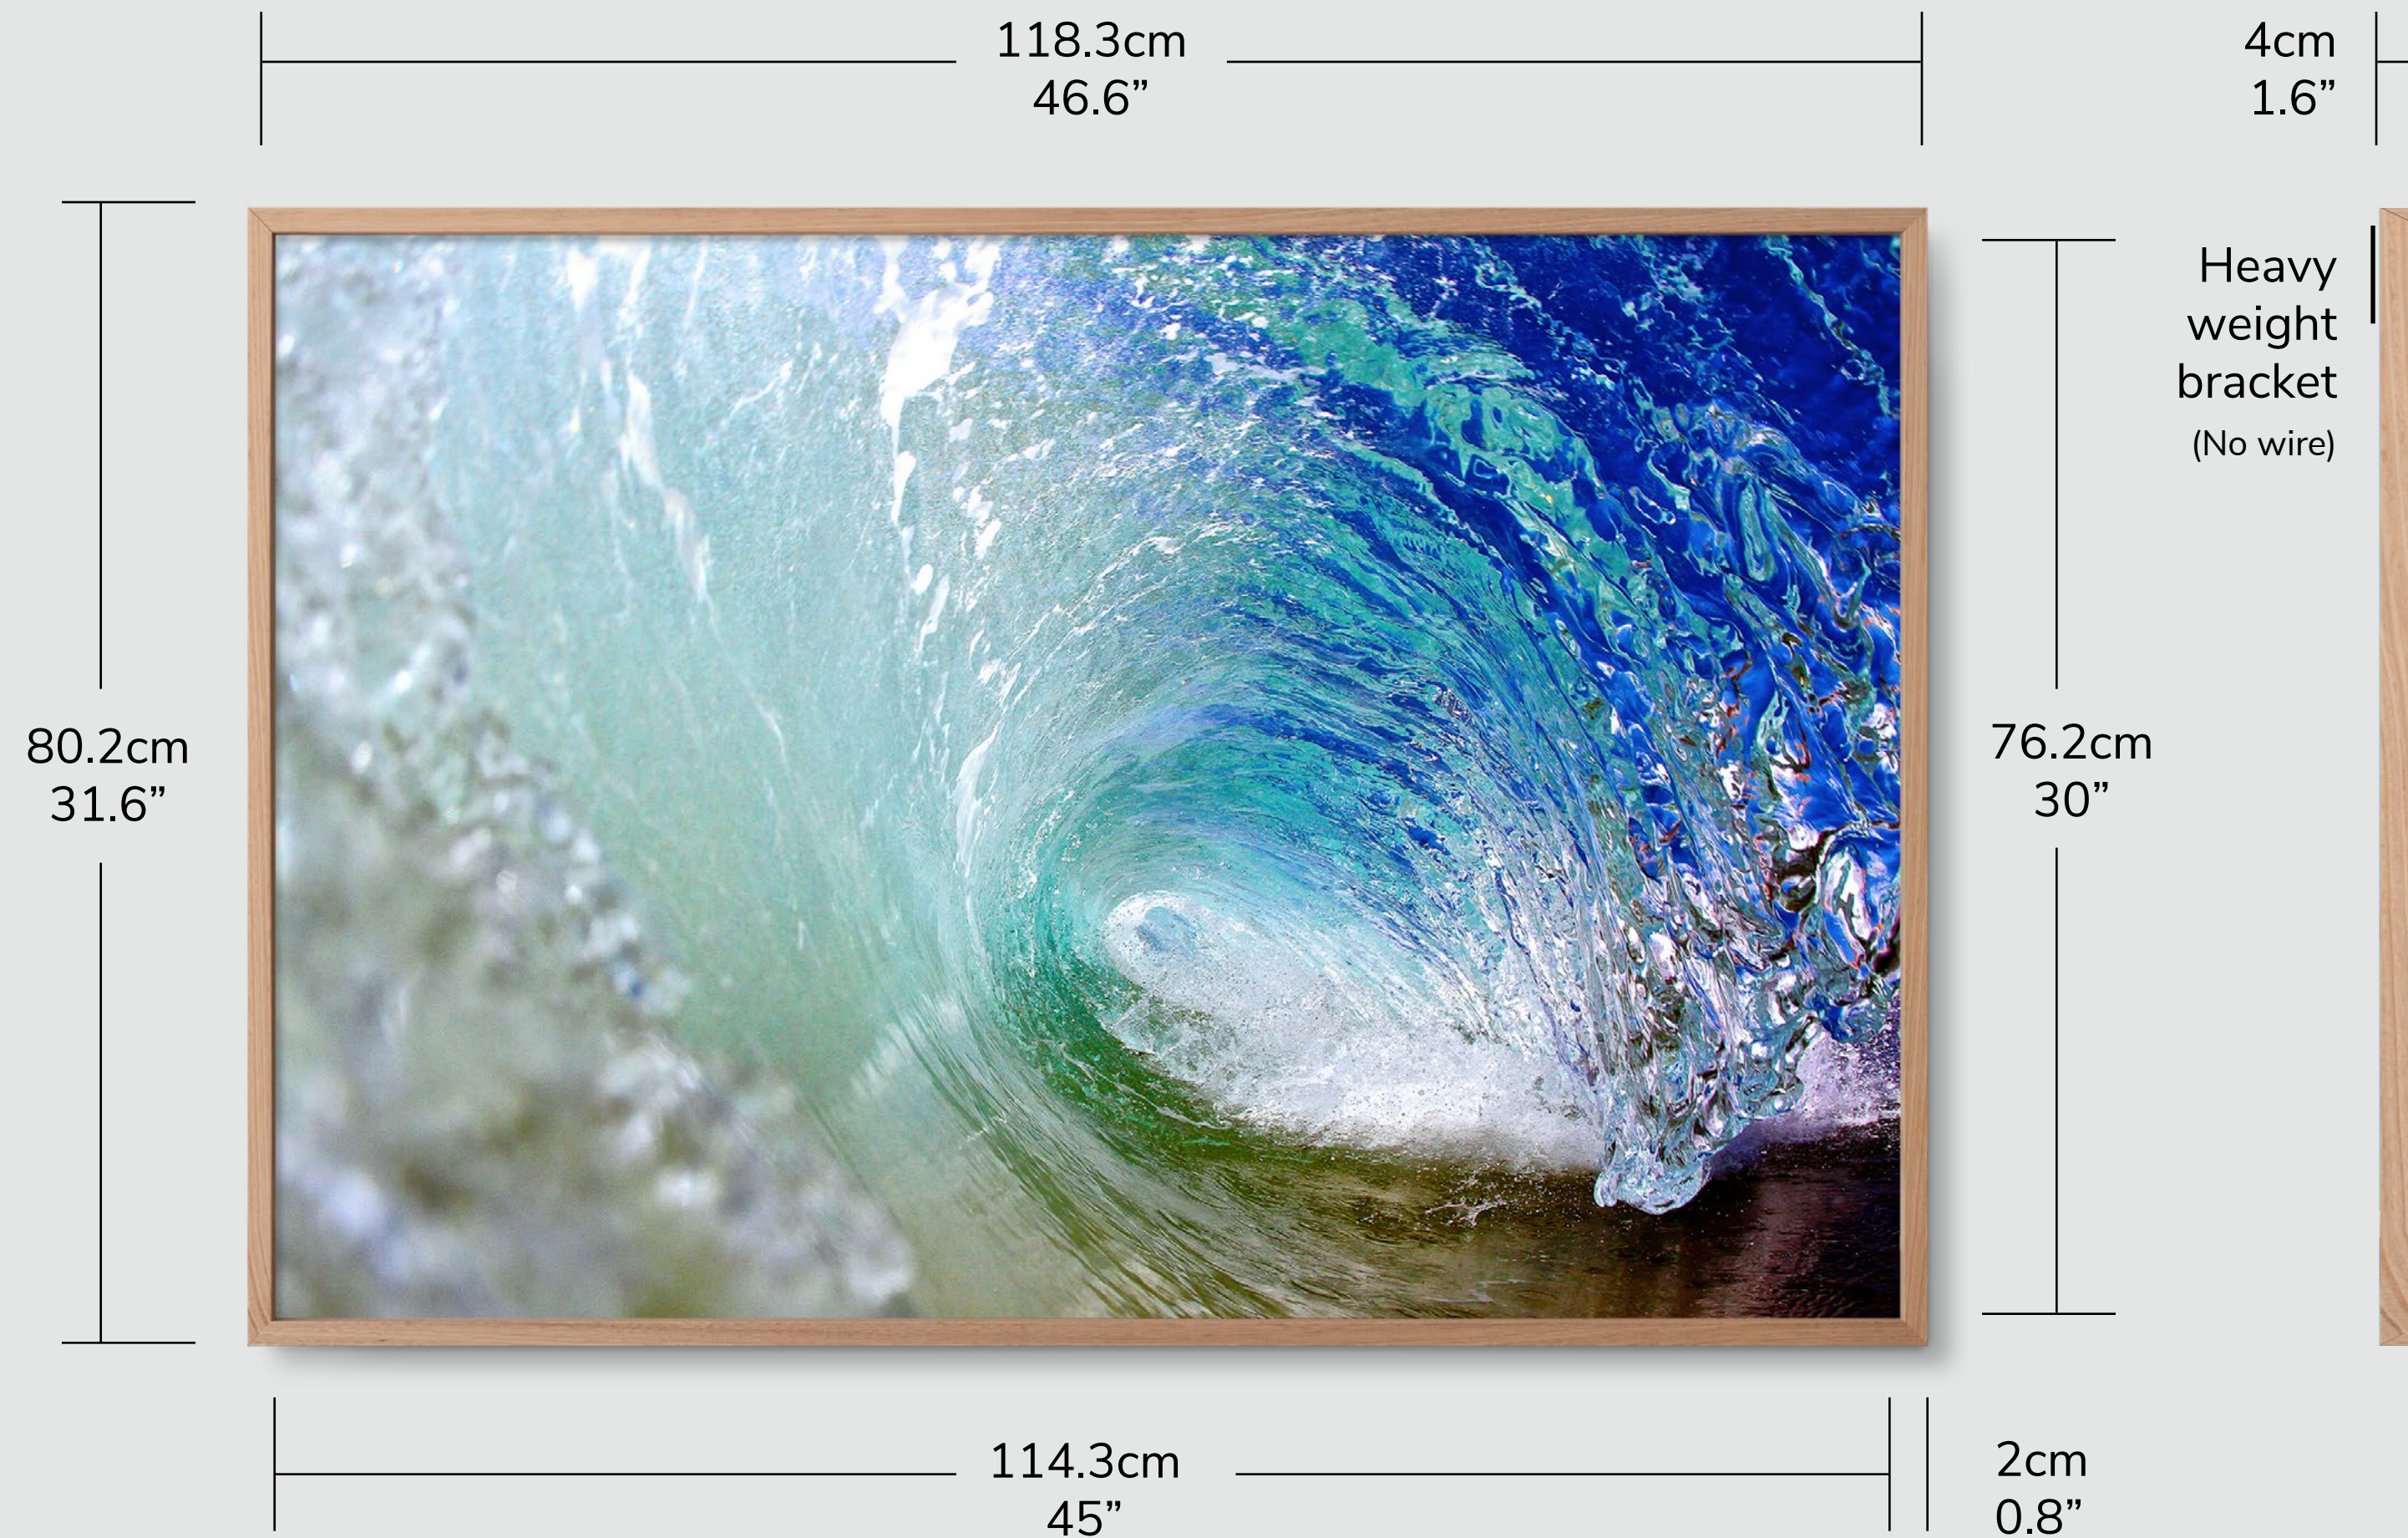

- Raw Oak Frame
- White Wood Frame

Mounting Bracket

- Wire hanger

X Large frame (No border)

Frame size

118.3cm x 80.2cm / 46.6" x 31.6"

Image size

114.3cm x 76.2cm / 45" x 30"