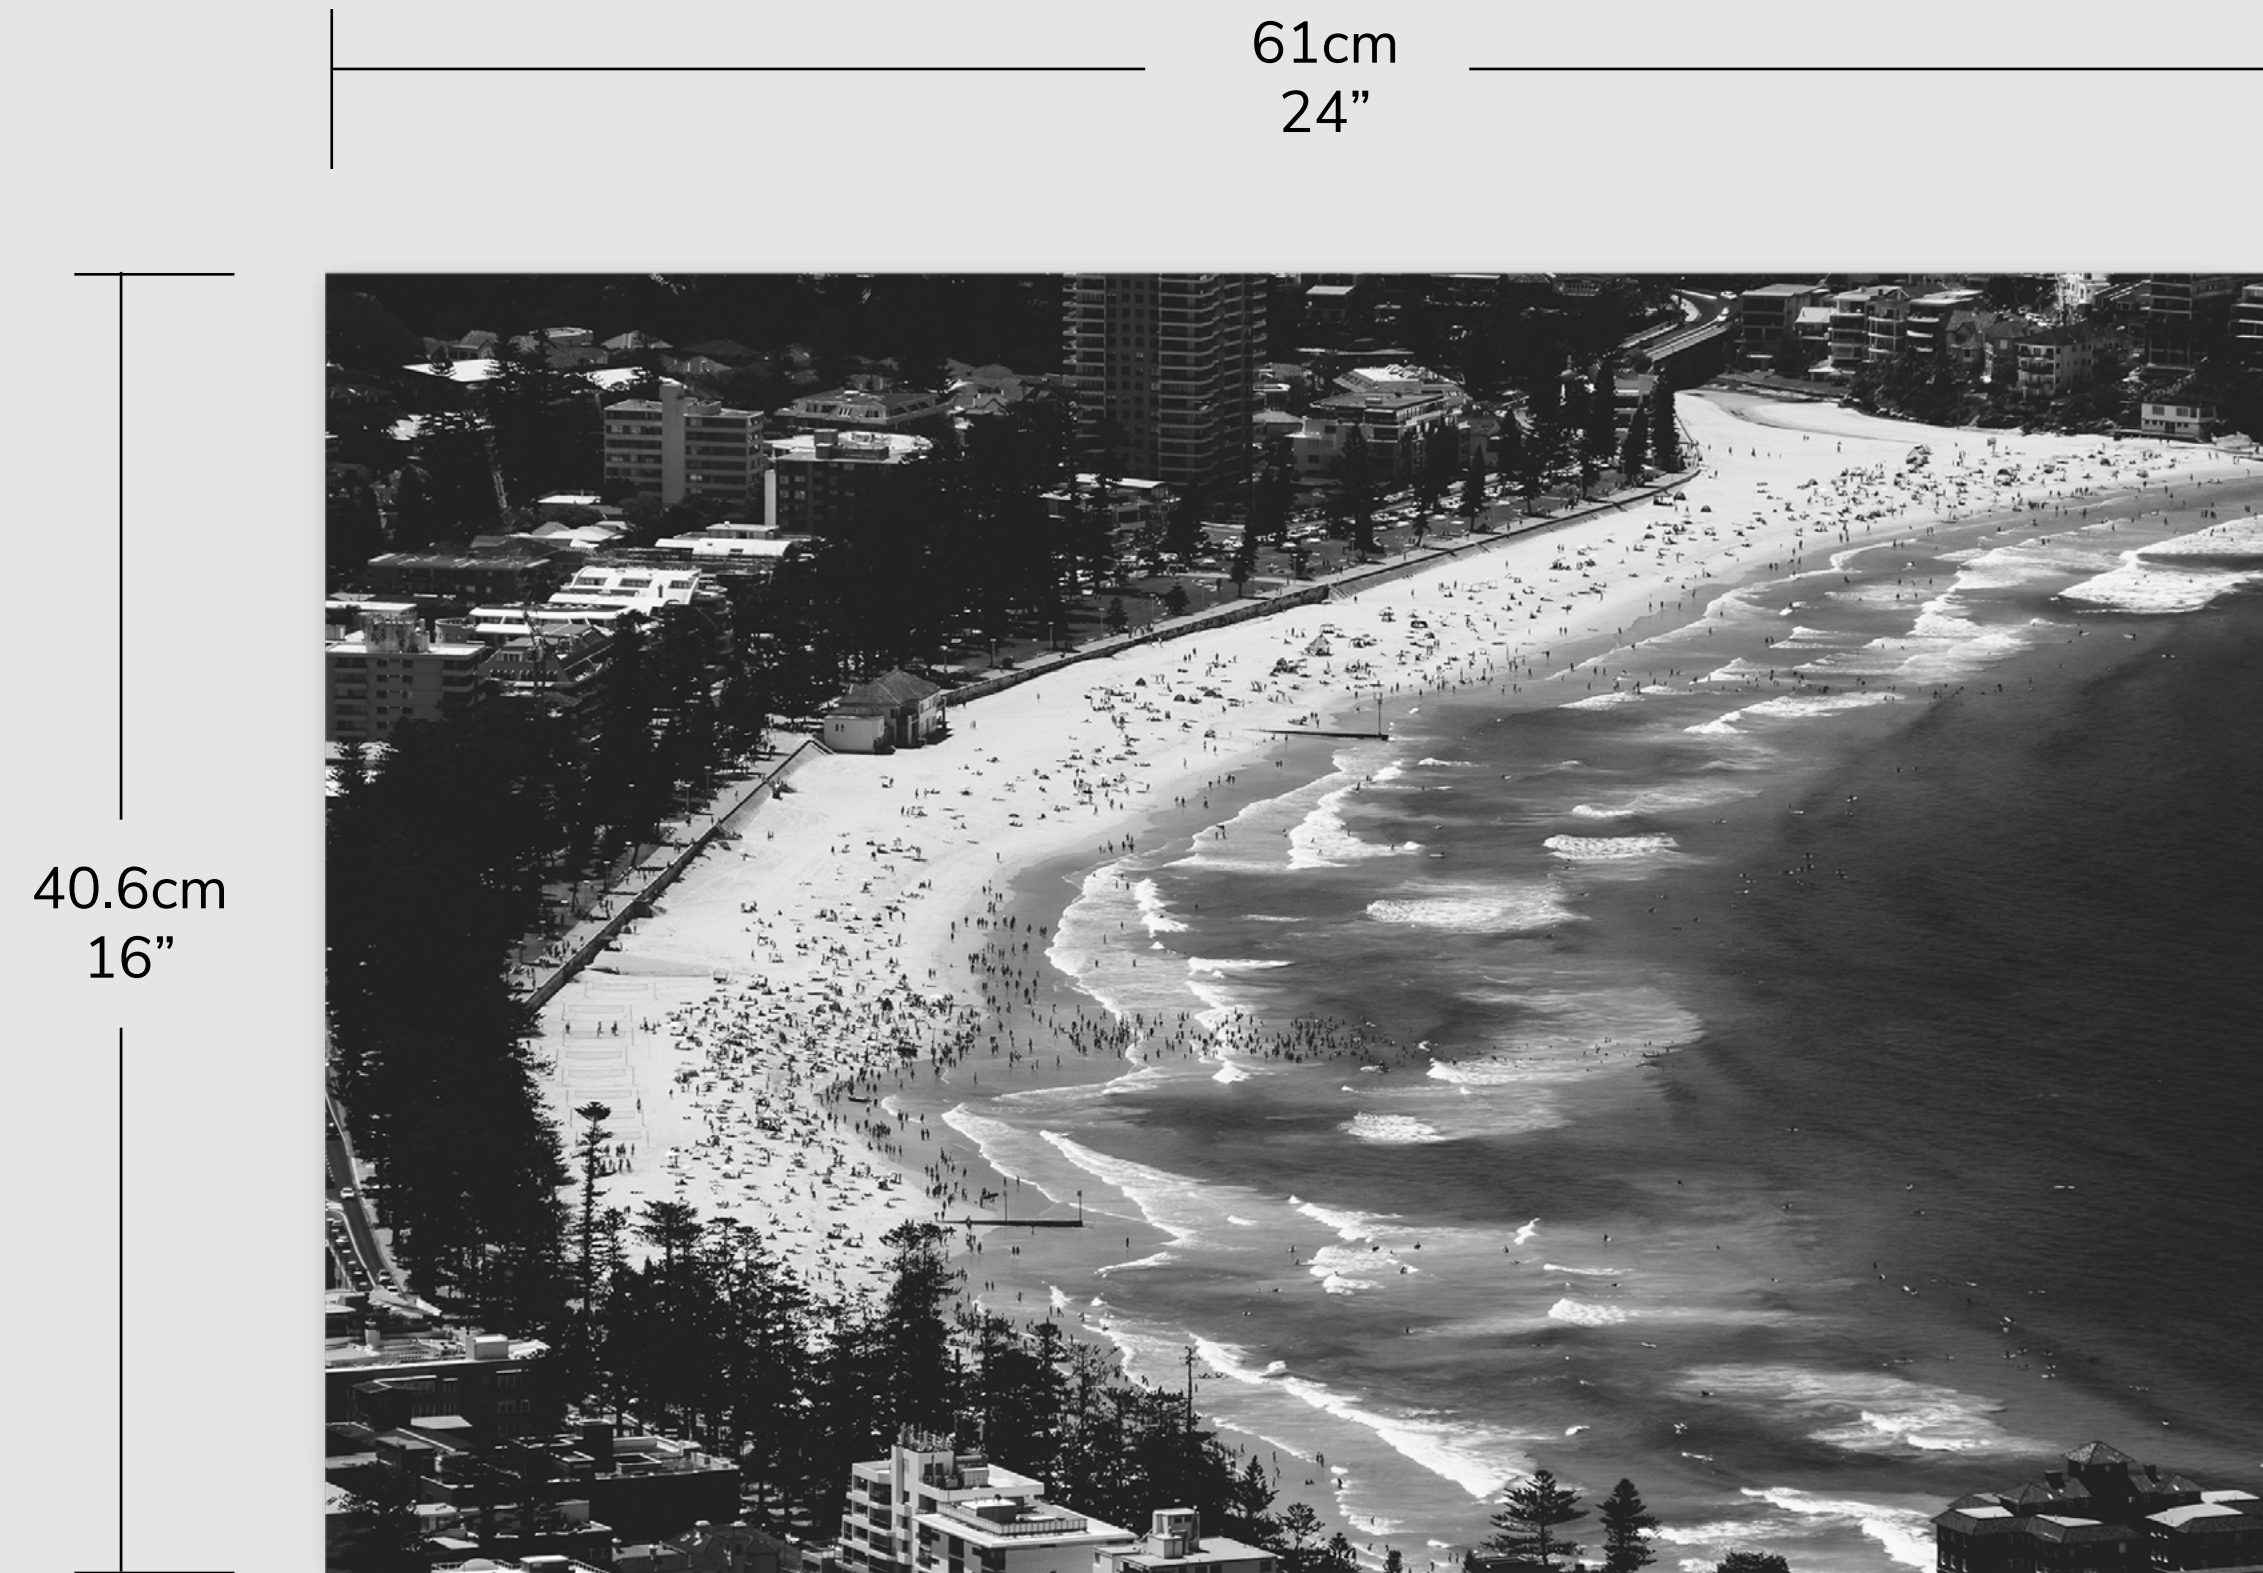

Medium unframed print (No border)