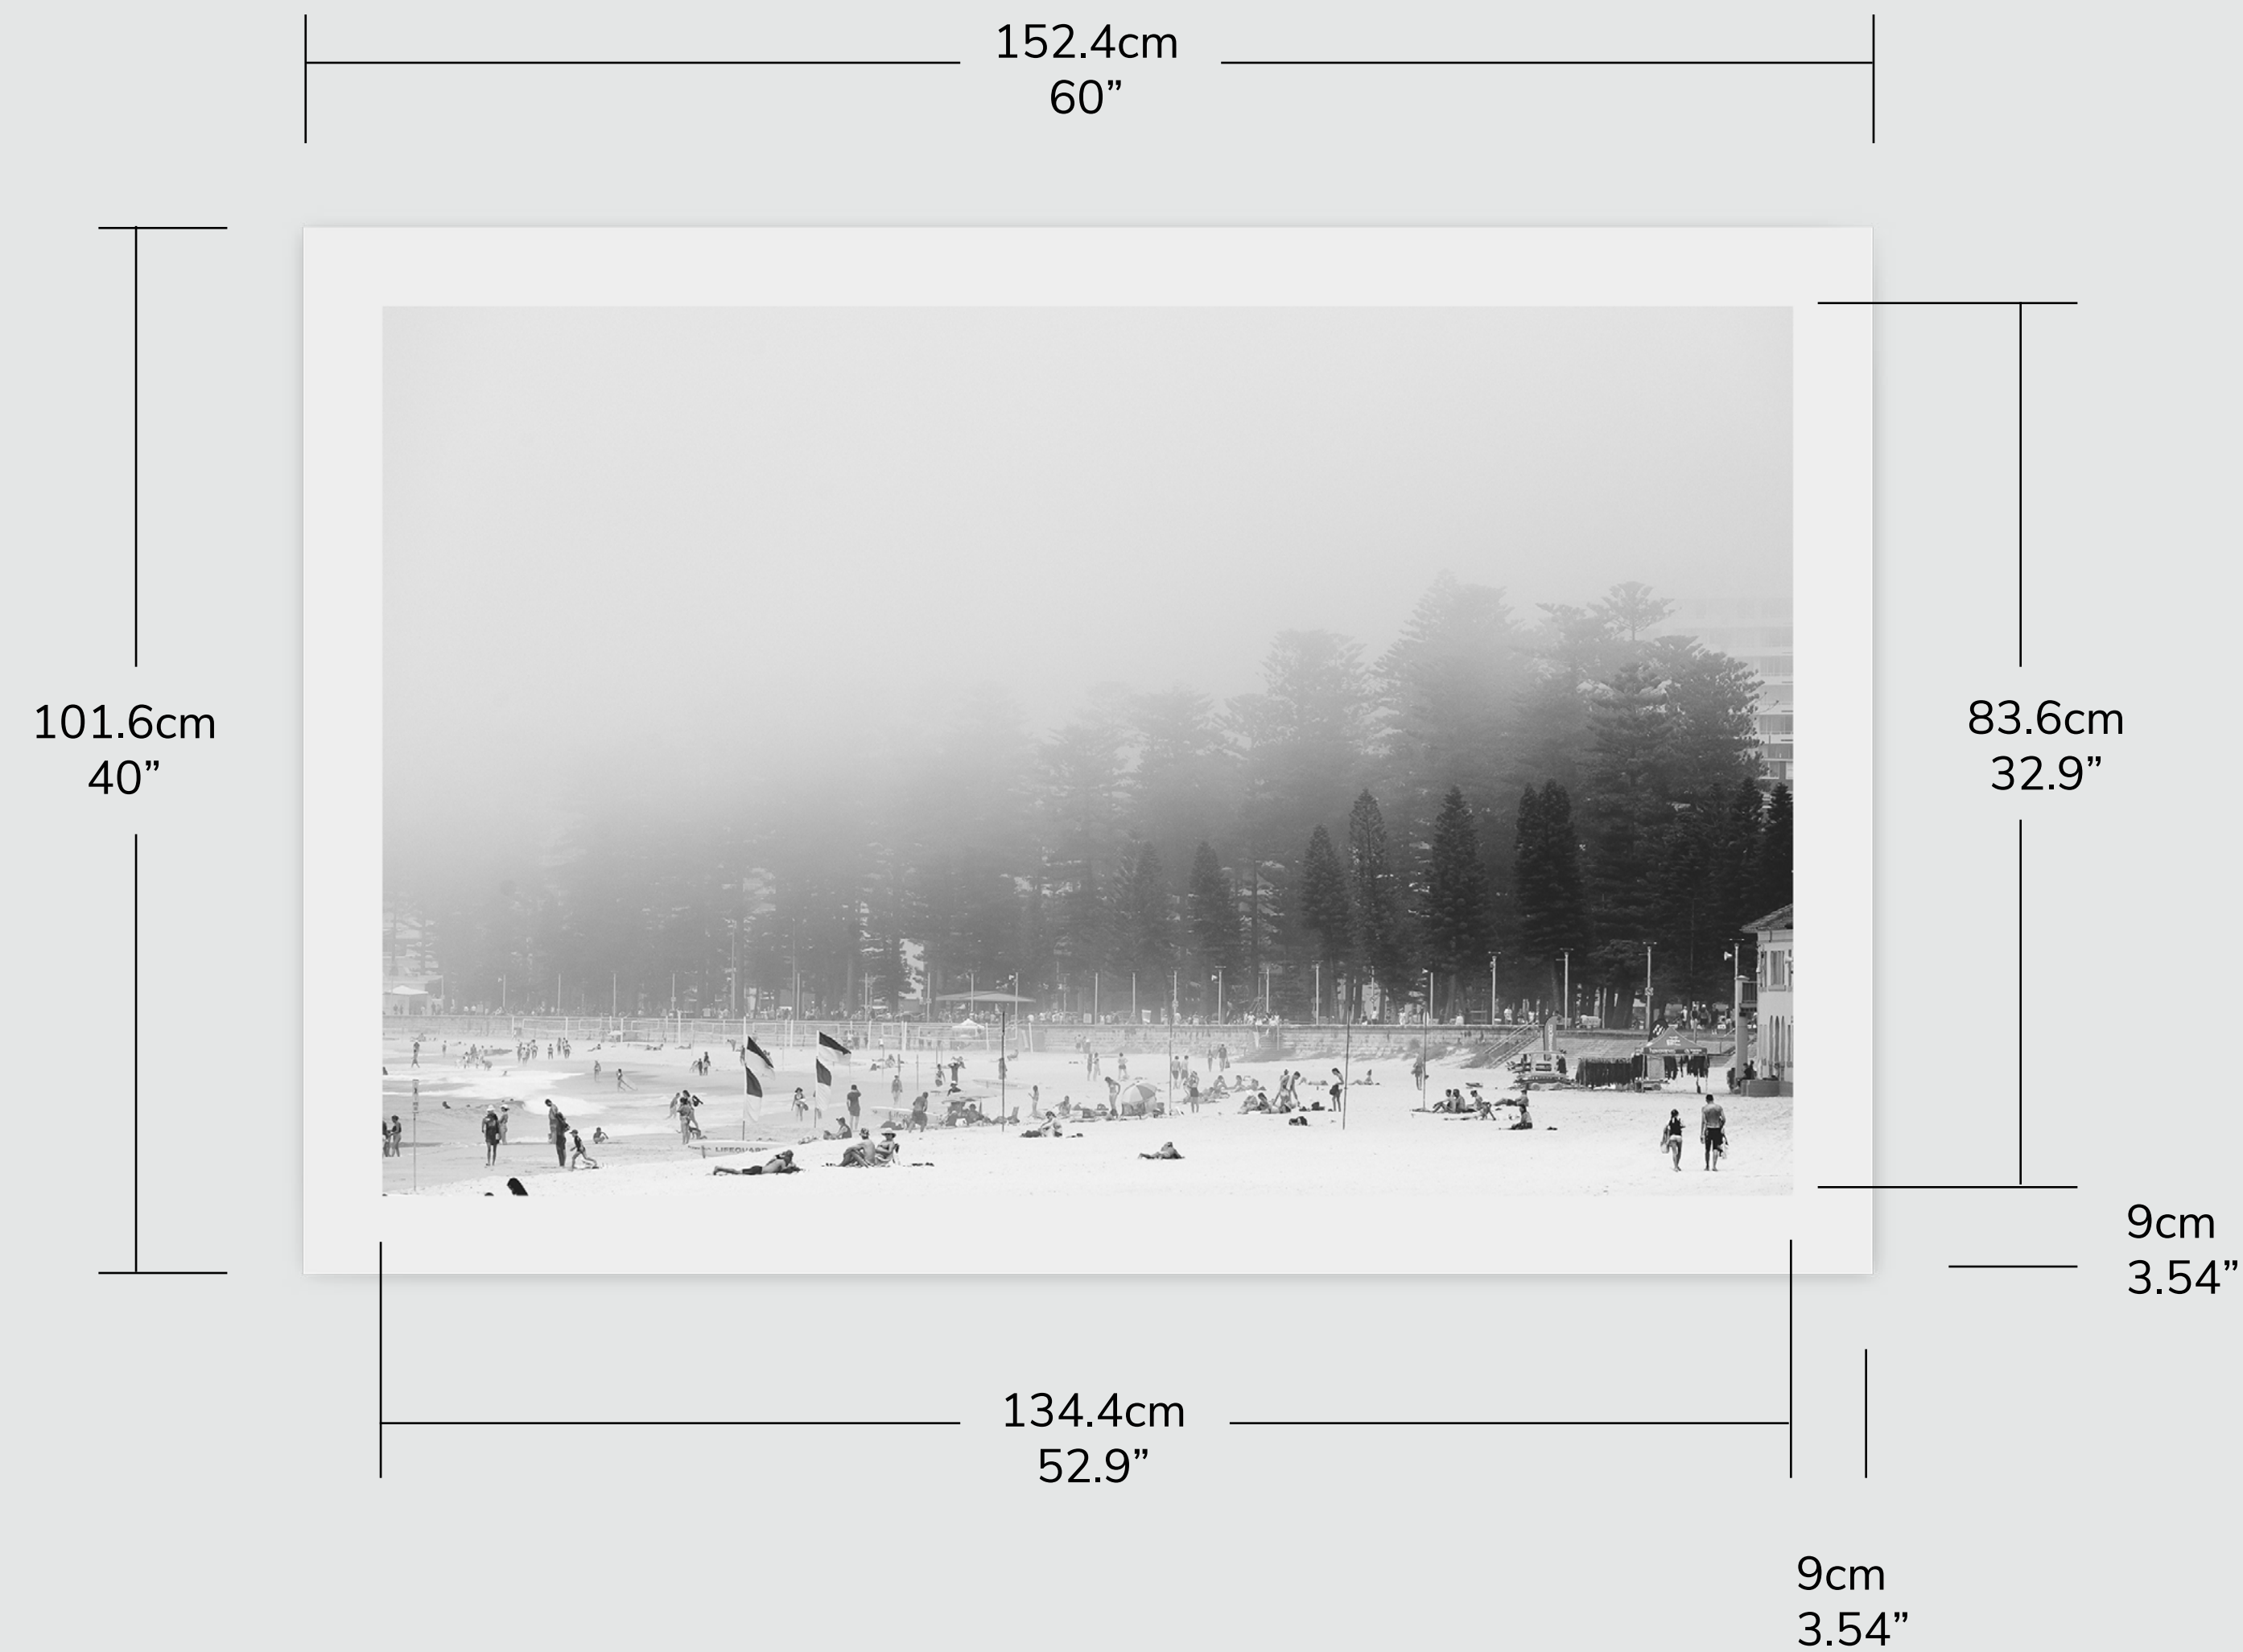

114.3cm x 76.2cm / 45" x 30"

Image size

98.3cm x 60.2cm / 38.7" x 23.7"

Border size

8cm / 3.15"

Weight

1kg / 2.2 lbs

Paper

Hahnemühle 100% Cotton Rag Fine Art Paper

XX Large unframed print (White border)

Print size

152.4cm x 101.6cm / 60" x 40"

Image size

134.4cm x 83.6cm / 52.9" x 32.9"

Border size

9cm / 3.54"