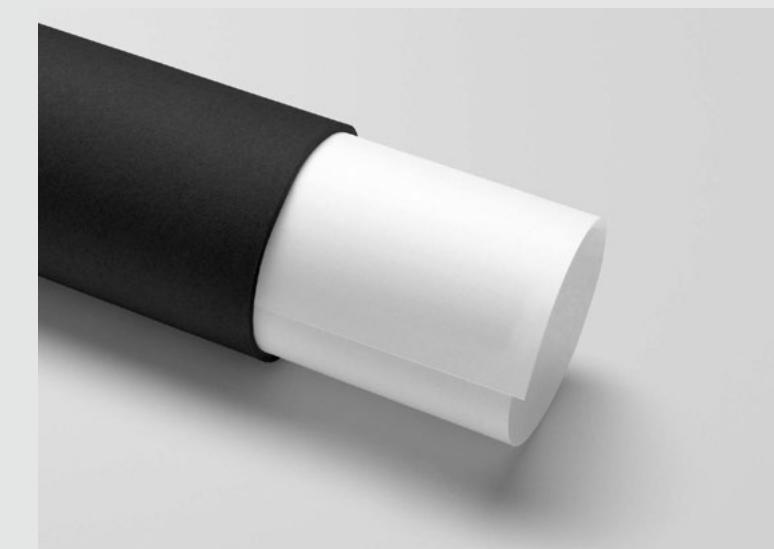

Paper

Hahnemühle 100% Cotton Rag Fine Art Paper