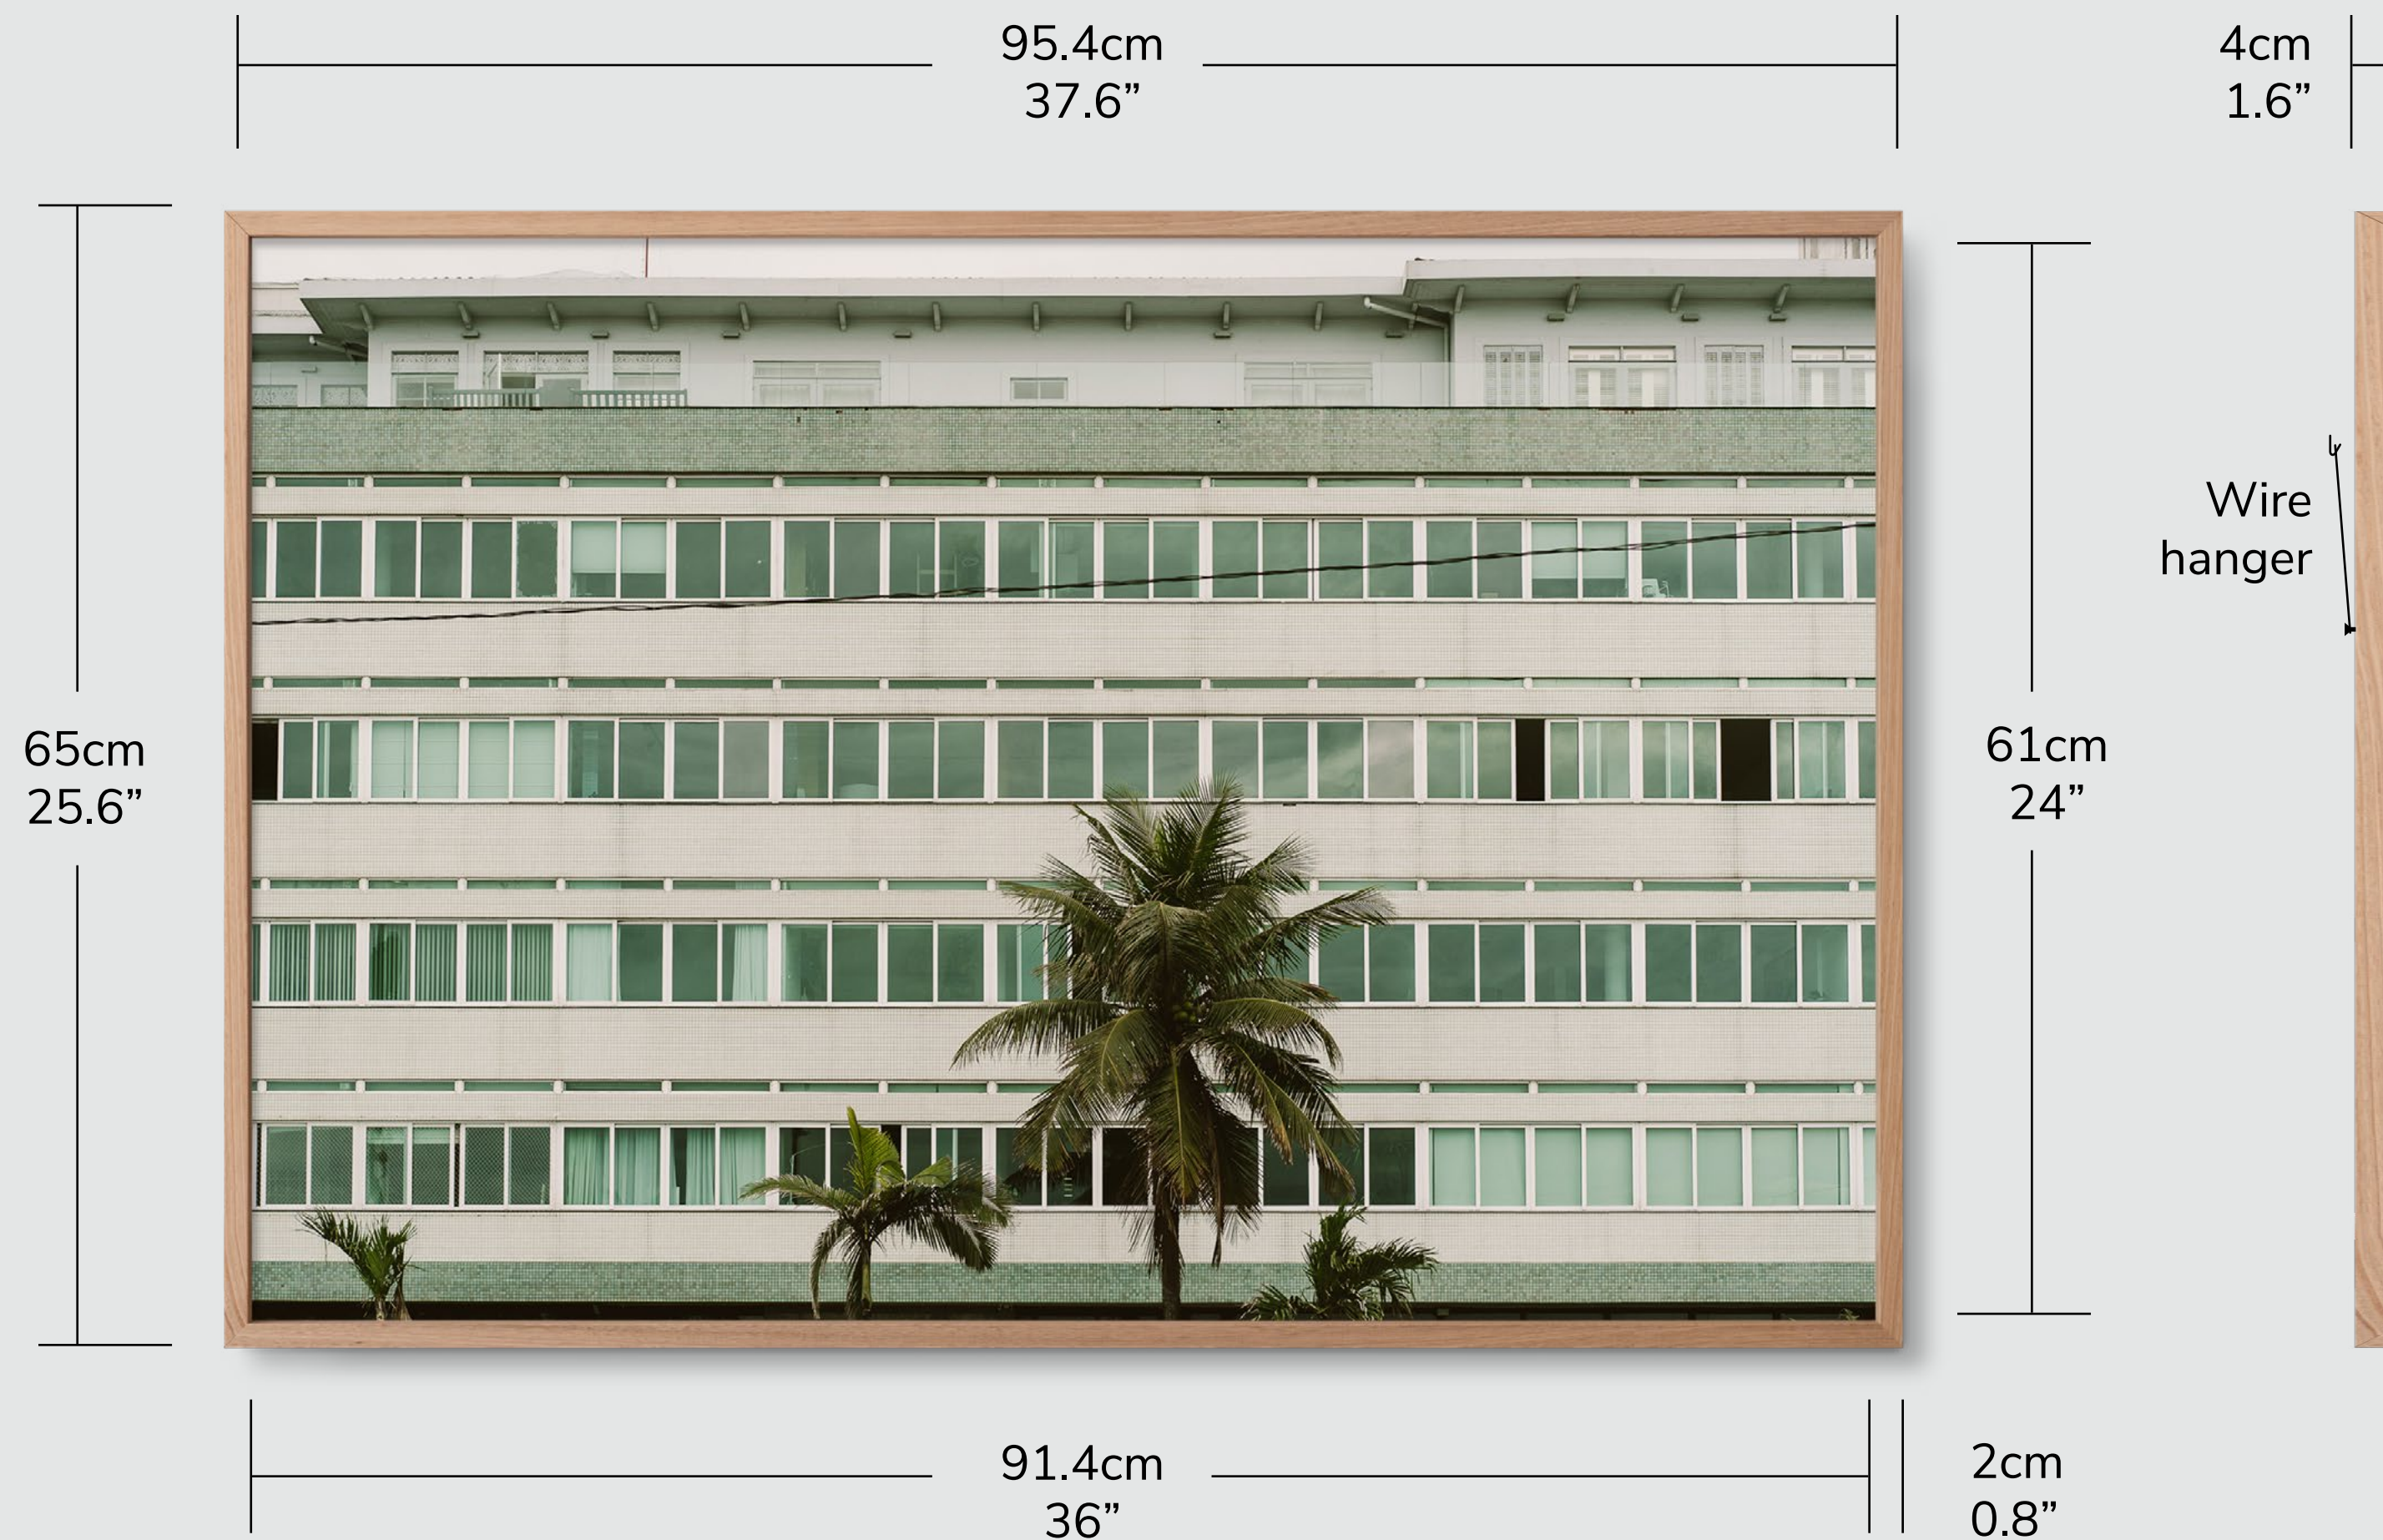

- Raw Oak Frame
- White Wood Frame

Mounting Bracket

- Wire hanger

Medium frame (No border)

Frame size

65cm x 44.6cm / 25.6" x 17.6"

Image size

61cm x 40.6cm / 24" x 16"

Weight

Premium ArtGlass 2kg / 4.4 lbs

Classic Plexiglass 1.5kg / 3.3 lbs

Frame colour

- Raw Oak Frame
- White Wood Frame

Mounting Bracket

- Wire hanger

Large frame (No border)

Frame size

95.4cm x 65cm / 37.6" x 25.6"

Image size

91.4cm x 61cm / 36" x 24"

Weight

Premium ArtGlass 4kg / 8.8 lbs

Classic Plexiglass 3kg / 6.6 lbs

Frame colour

- Raw Oak Frame
- White Wood Frame

Mounting Bracket

- Wire hanger

X Large frame (No border)

Frame size

118.3cm x 80.2cm / 46.6" x 31.6"

Image size

114.3cm x 76.2cm / 45" x 30"