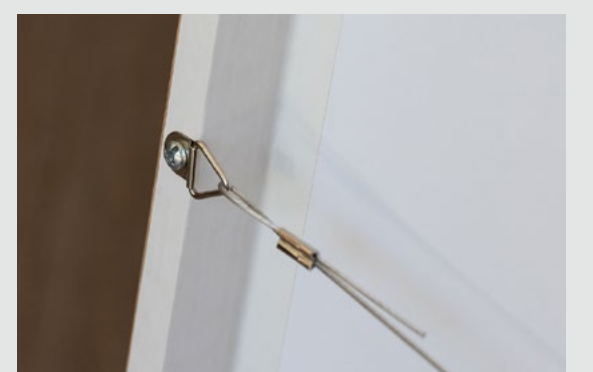

Classic Plexiglass 1.5kg / 3.3 lbs

Frame colour

- Raw Oak Frame
- White Wood Frame

Mounting Bracket

- Wire hanger

Large frame (White border)

Frame size

95.4cm x 65cm / 37.2" x 25.6"