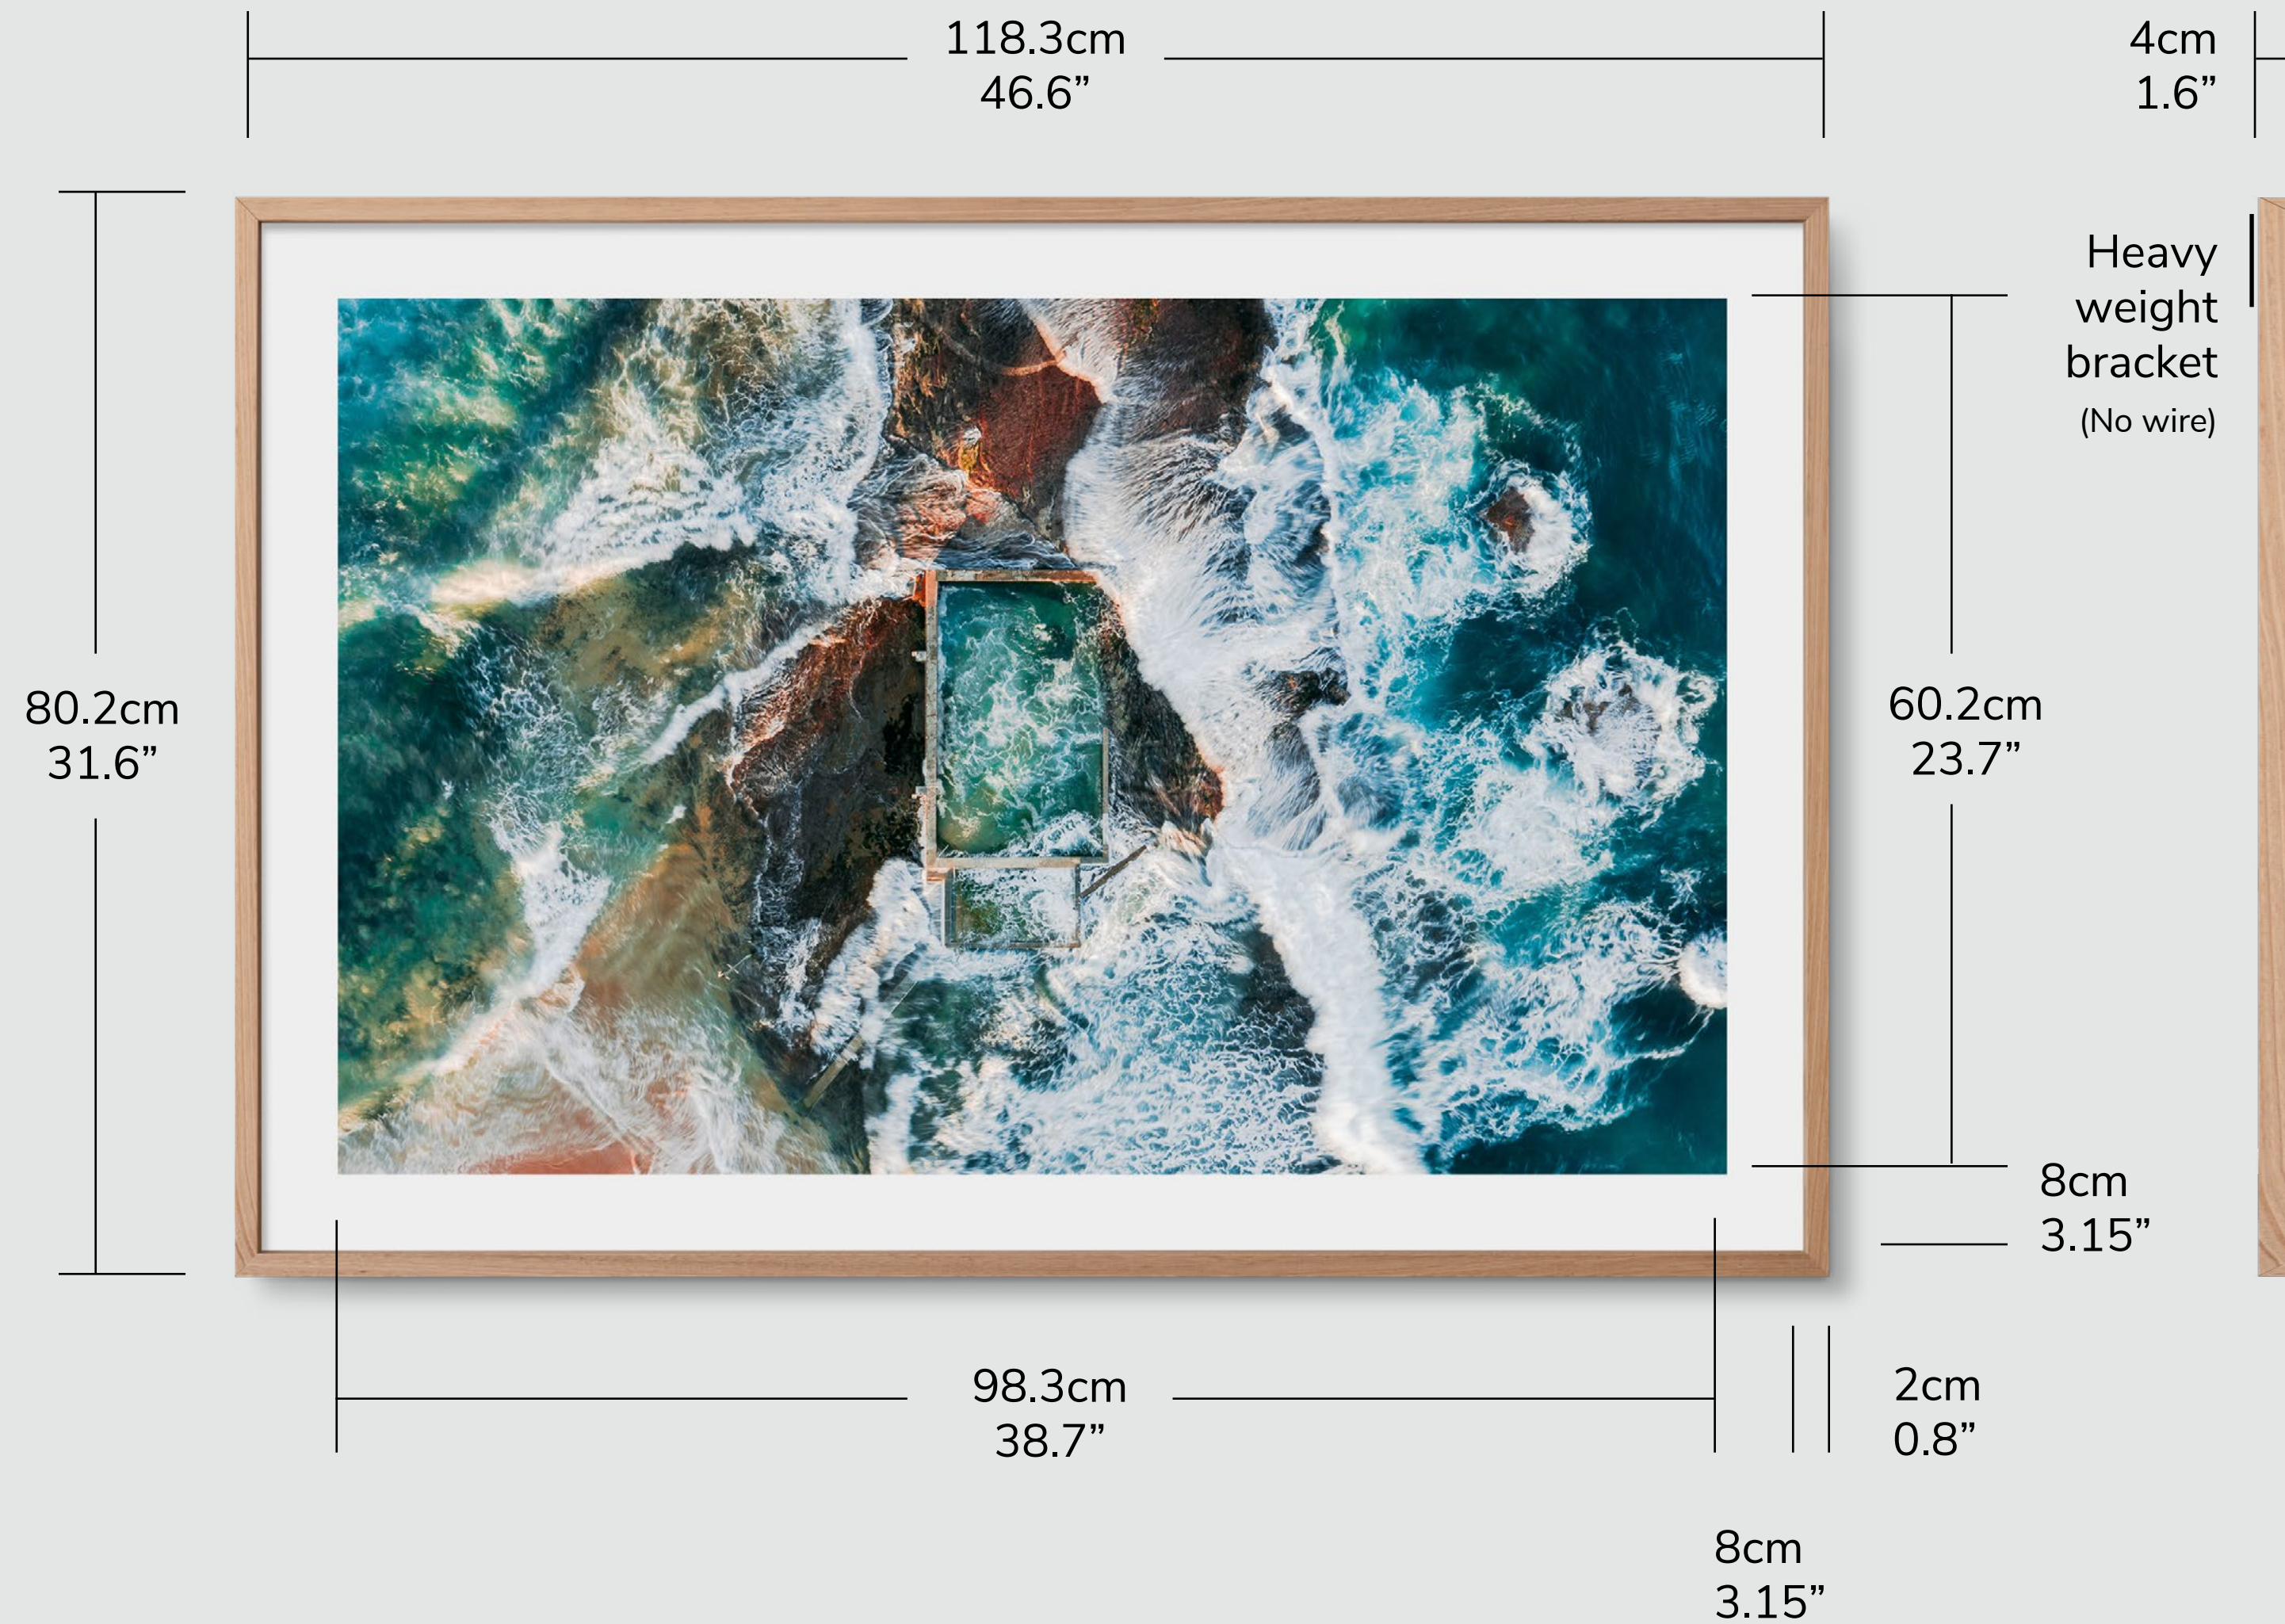

- Raw Oak Frame
- White Wood Frame

Mounting Bracket

- Wire hanger

X Large frame (White border)

Frame size

118.3cm x 80.2cm / 46.6" x 31.6"

Image size

98.3cm x 60.2cm / 38.7" x 23.7"

- Heavy weight bracket
(No wire)

XX Large frame (White border)

Frame size

158.4cm x 107.6cm / 62.4" x 42.4"

Image size

134.4cm x 83.6cm / 52.9" x 32.9"

Border size

9cm / 3.54"