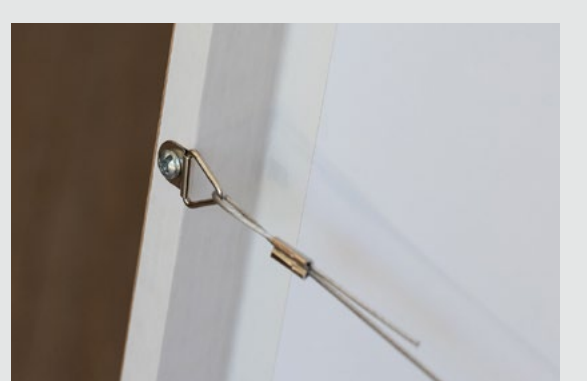

4cm / 1.6"

Weight

Premium ArtGlass	1kg / 2.2 lbs
Classic Plexiglass	750g / 1.6 lbs

Frame colour

- Raw Oak Frame
- White Wood Frame

Mounting Bracket

- Wire hanger

Medium frame (White border)