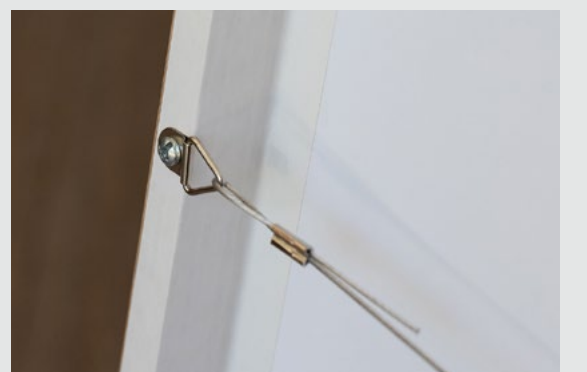

- Raw Oak Frame
- White Wood Frame

Mounting Bracket

- Wire hanger

X Large frame (White border)

Frame size

118.3cm x 80.2cm / 46.6" x 31.6"

Image size

98.3cm x 60.2cm / 38.7" x 23.7"