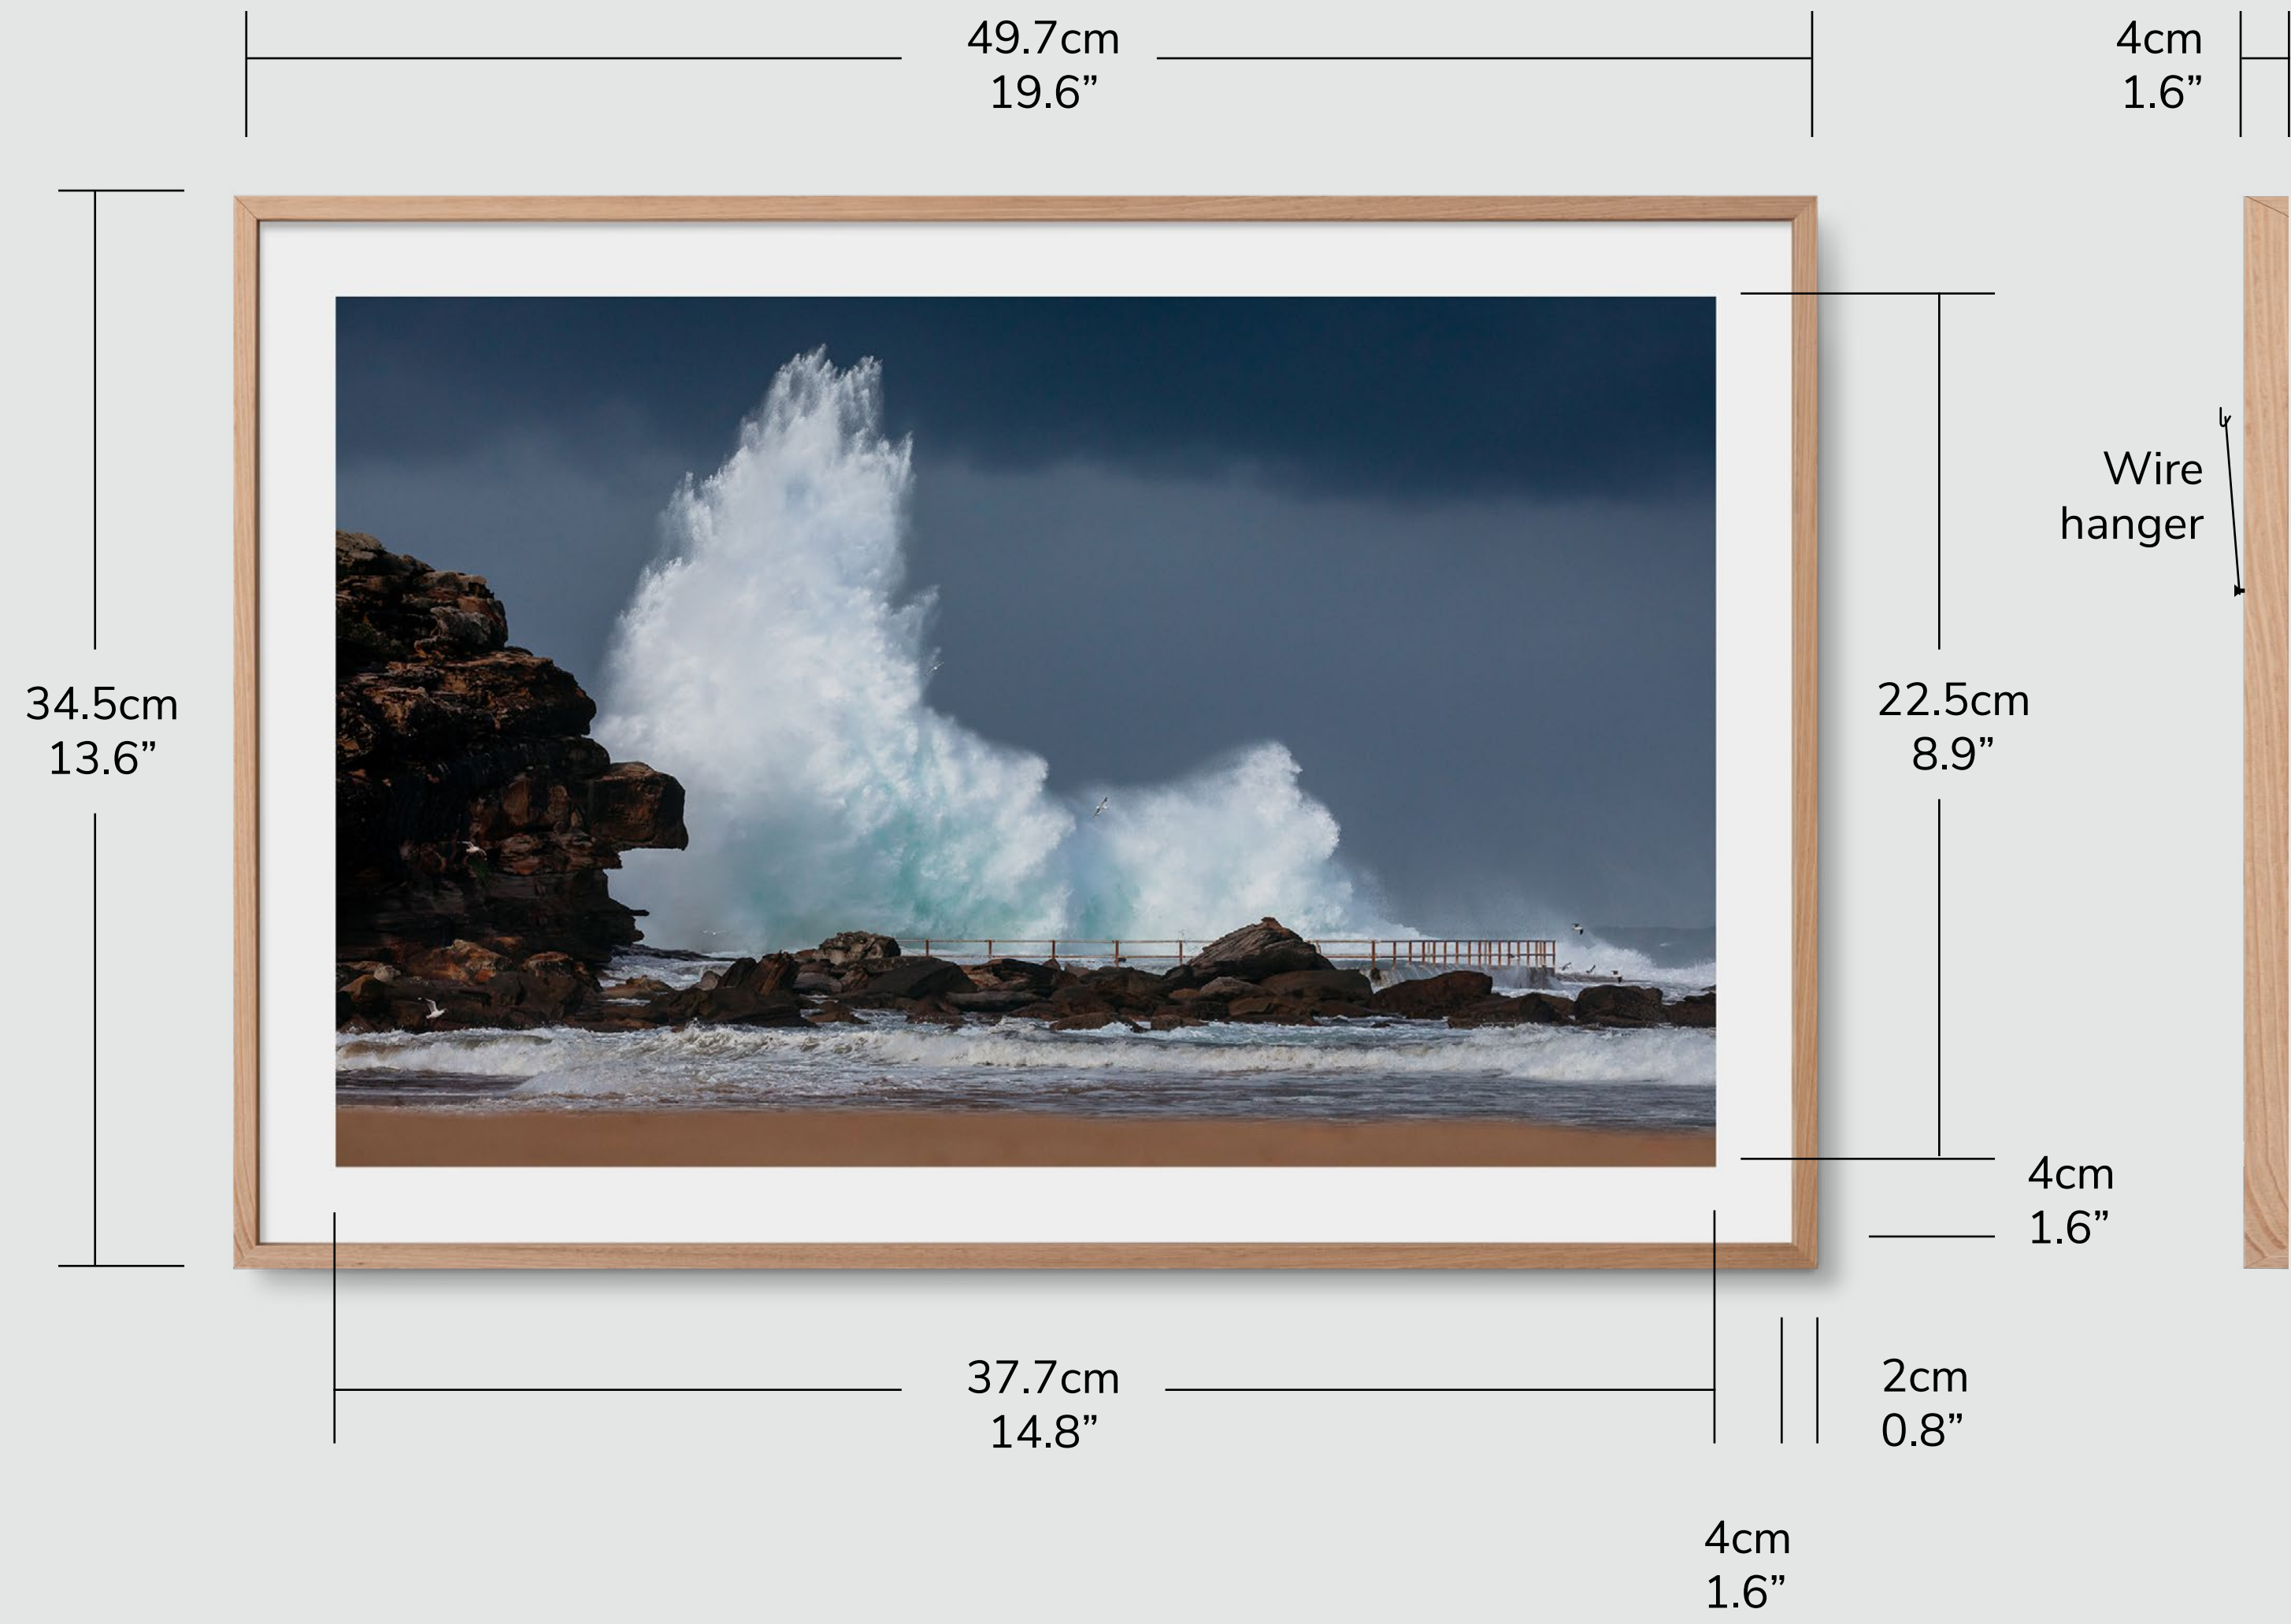

Small frame (White border)

Frame size

49.7cm x 34.5cm / 19.6" x 13.6"

Image size

37.7cm x 22.5cm / 14.8" x 8.9"

Border size

4cm / 1.6"

Weight

Premium ArtGlass	1kg / 2.2 lbs
Classic Plexiglass	750g / 1.6 lbs

Frame colour

- Raw Oak Frame
- White Wood Frame

Mounting Bracket

- Wire hanger