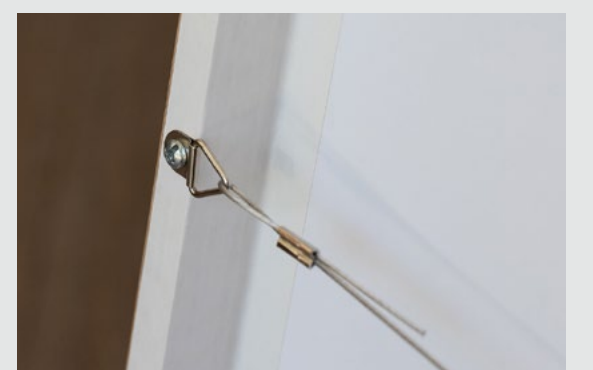

- Raw Oak Frame
- White Wood Frame

Mounting Bracket

- Wire hanger

Medium frame (No border)

Frame size

65cm x 44.6cm / 25.6" x 17.6"

Image size

61cm x 40.6cm / 24" x 16"