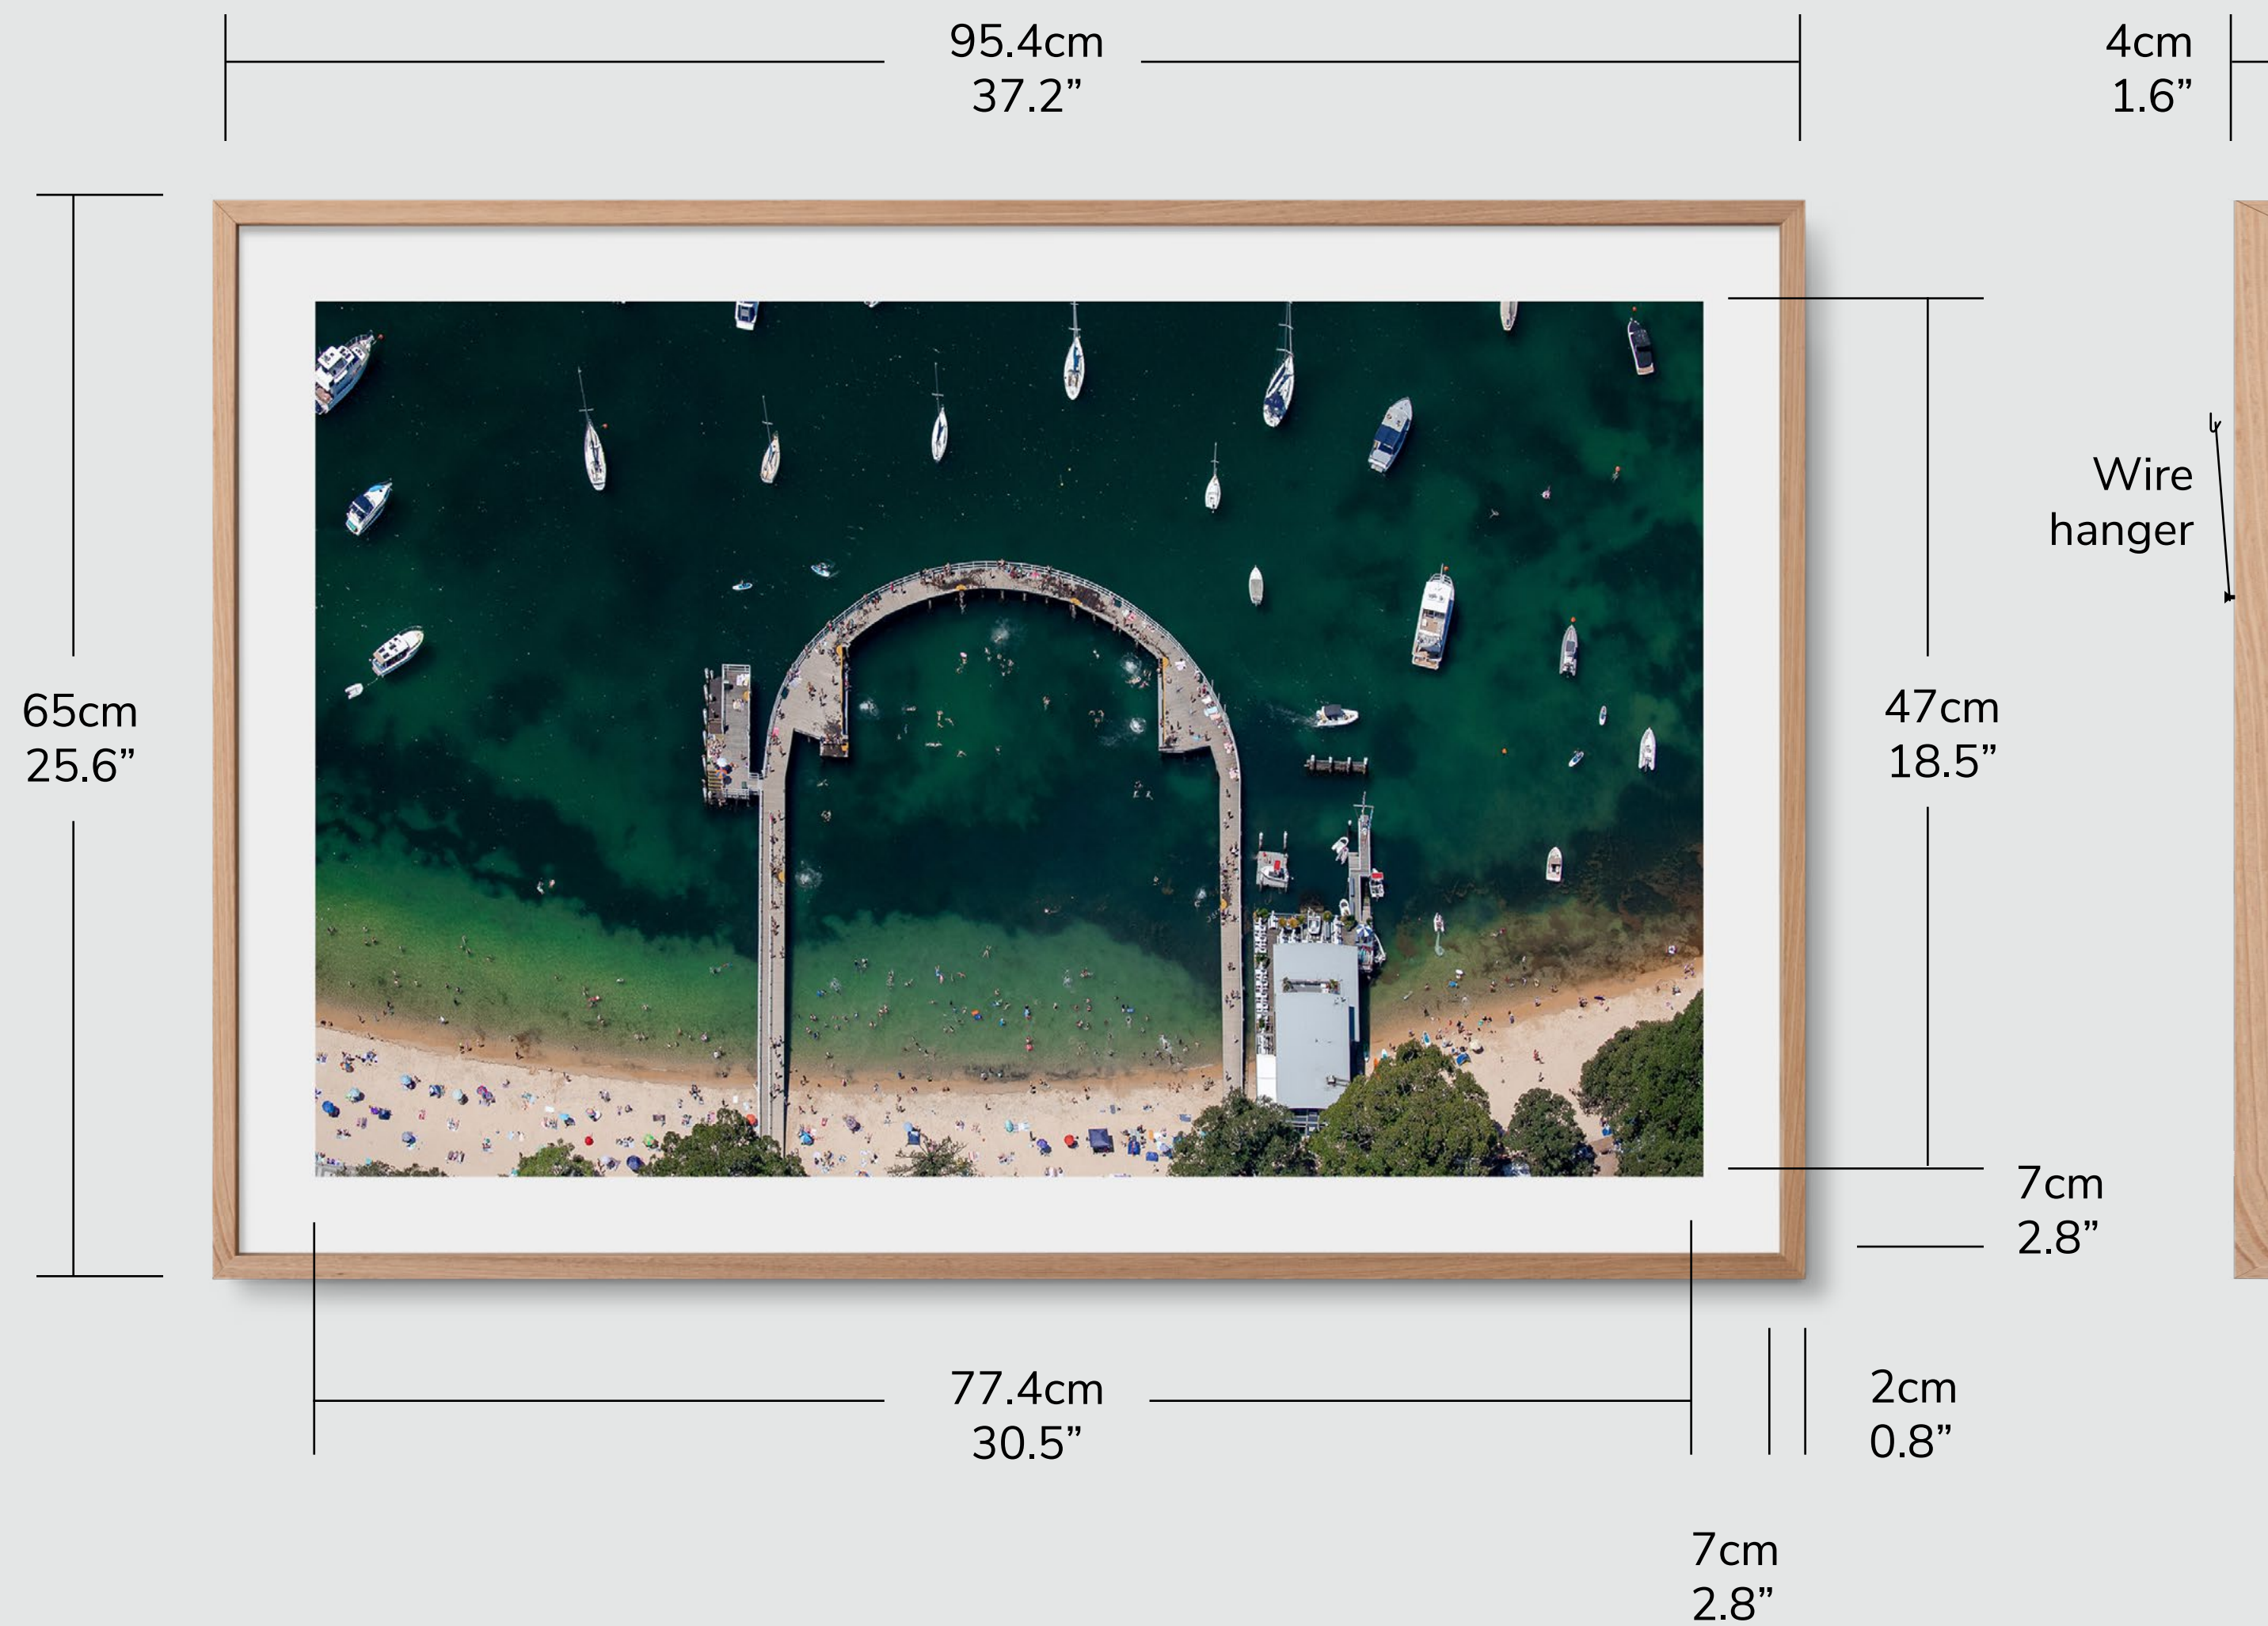

Classic Plexiglass 1.5kg / 3.3 lbs

Frame colour

- Raw Oak Frame
- White Wood Frame

Mounting Bracket

- Wire hanger

Large frame (White border)

Frame size

95.4cm x 65cm / 37.2" x 25.6"

- Raw Oak Frame
- White Wood Frame

Mounting Bracket

- Wire hanger

X Large frame (White border)

Frame size

118.3cm x 80.2cm / 46.6" x 31.6"

Image size

98.3cm x 60.2cm / 38.7" x 23.7"

- Heavy weight bracket
(No wire)

XX Large frame (White border)

Frame size

158.4cm x 107.6cm / 62.4" x 42.4"

Image size

134.4cm x 83.6cm / 52.9" x 32.9"

Border size

9cm / 3.54"