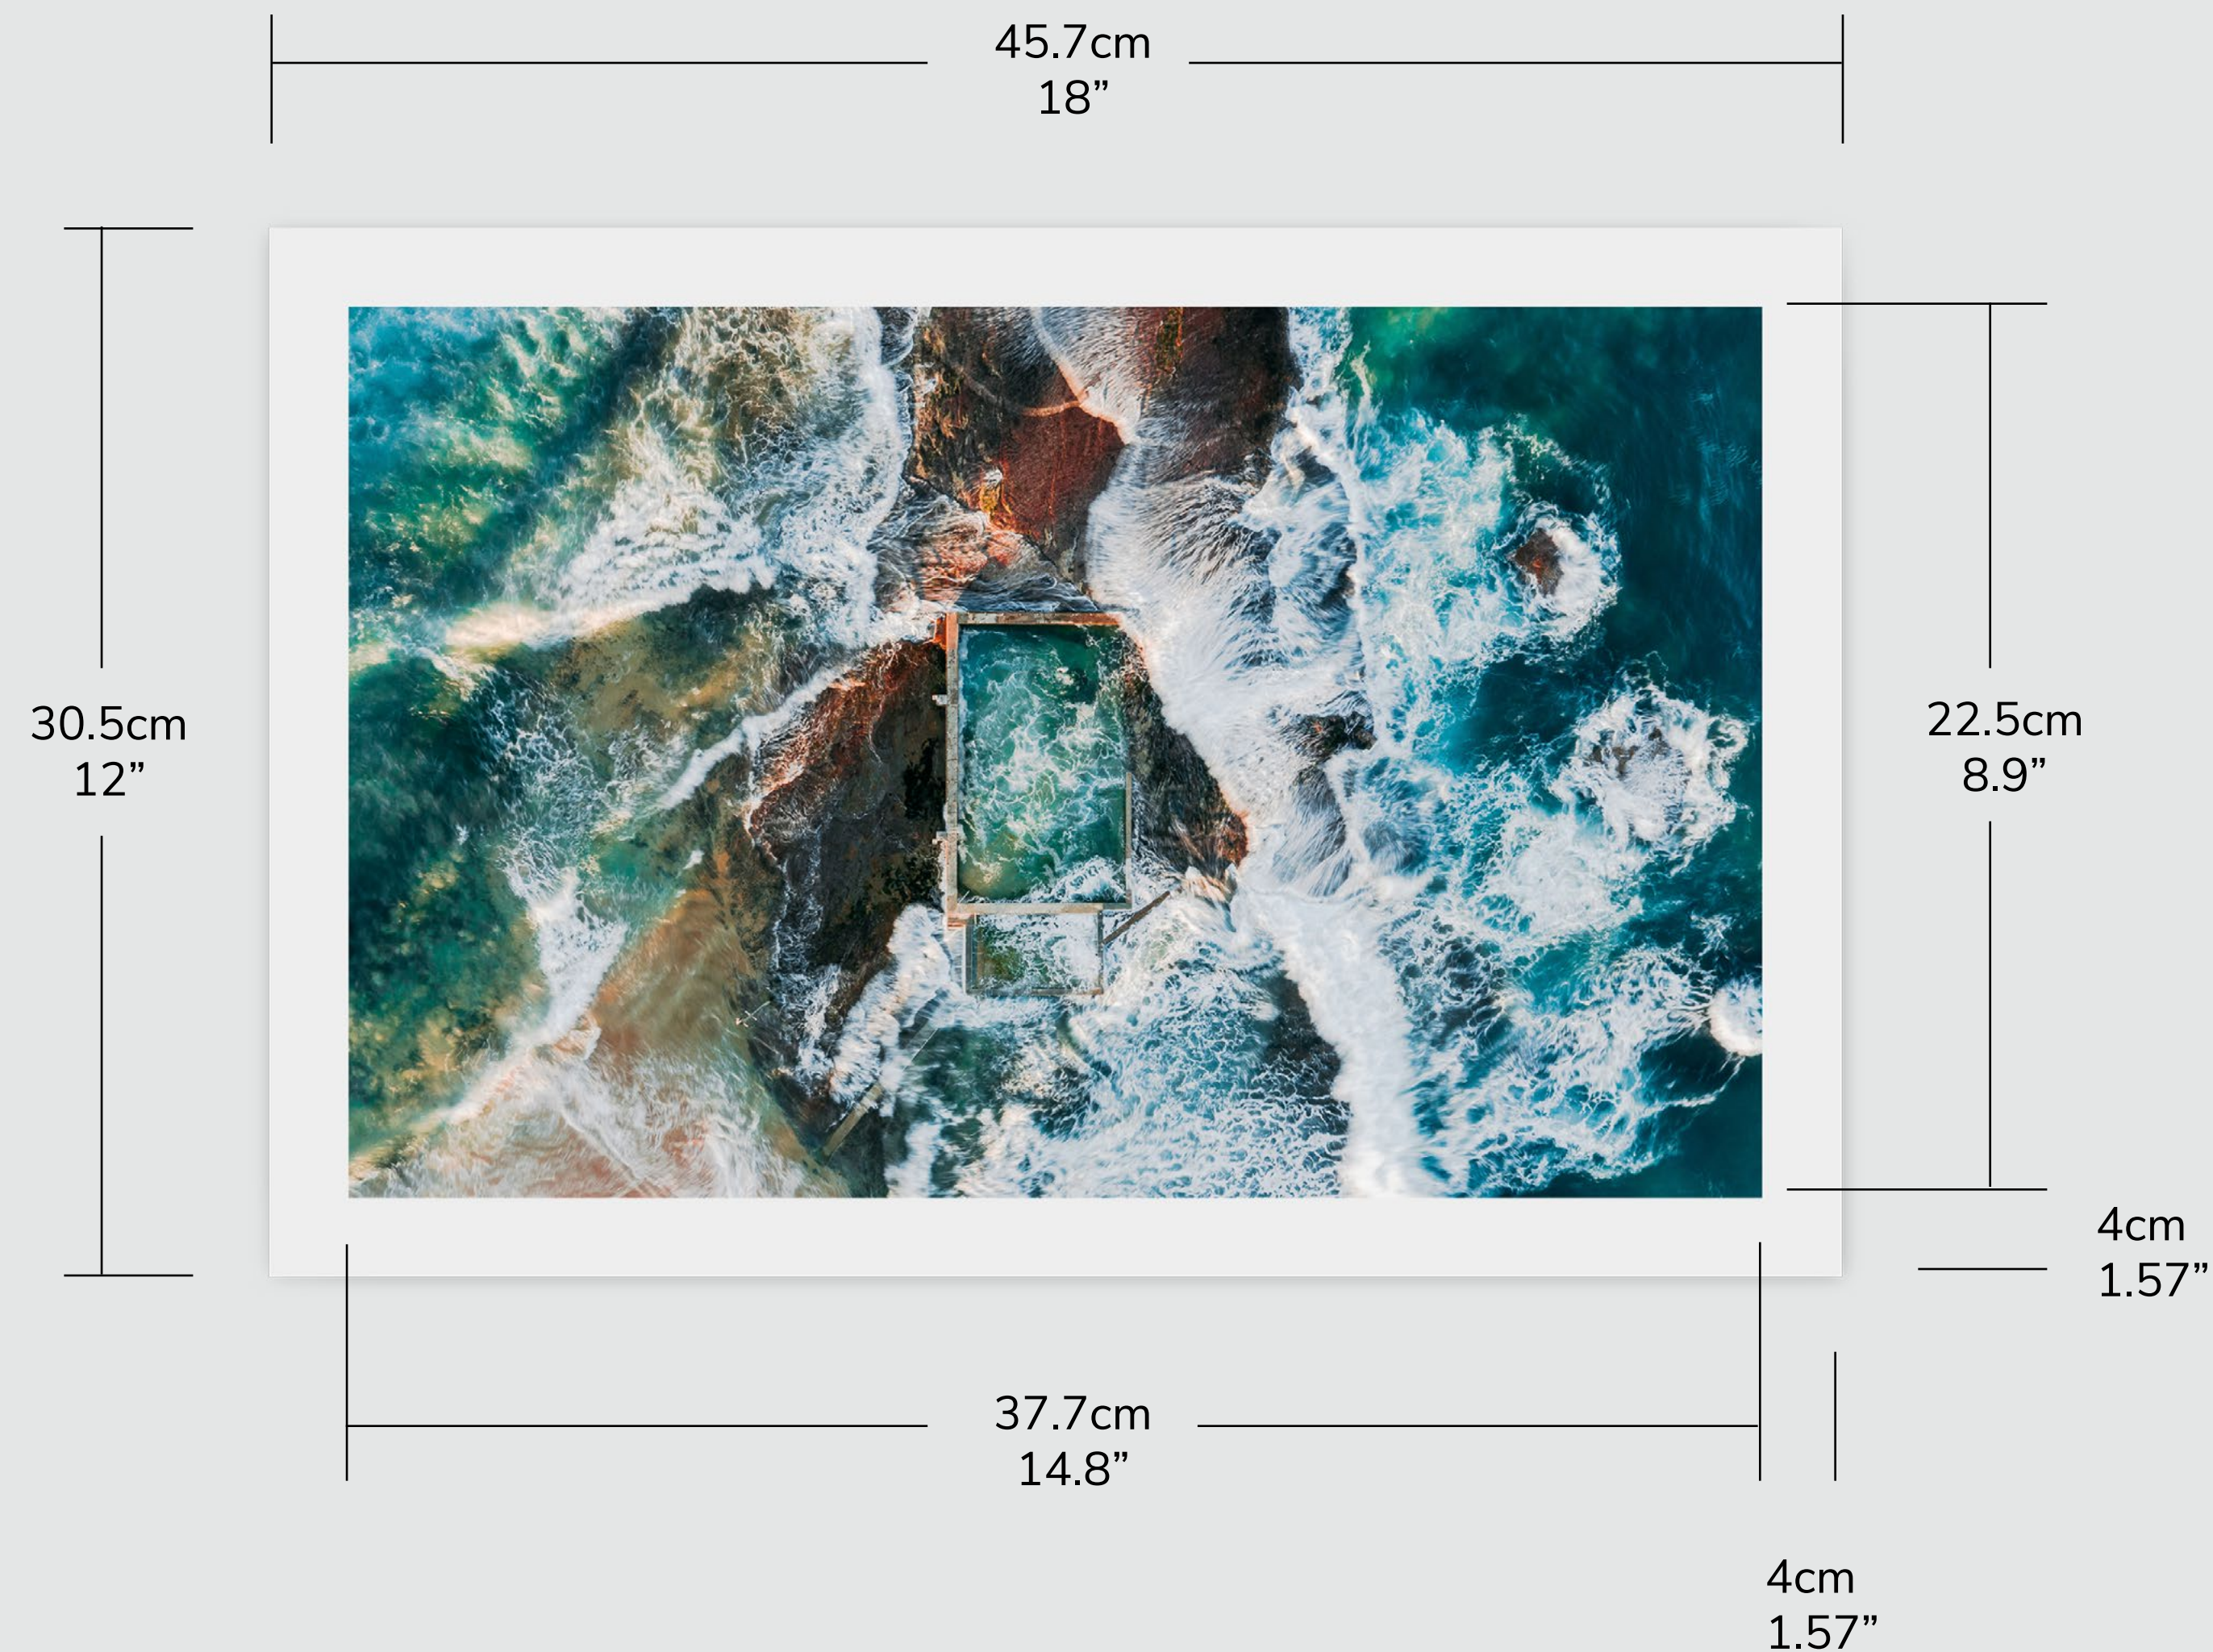

XXLARGE
100 x 150cm

X LARGE
75 x 115cm

LARGE
60 x 90cm

MEDIUM
40 x 60cm

SMALL
30 x 45cm

Small unframed print (White border)

Print size

47cm x 34cm / 18" x 12"