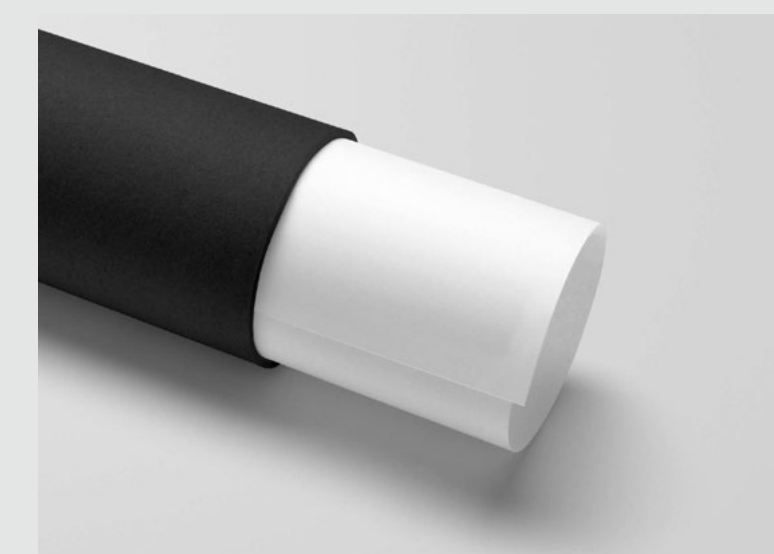

Paper

Hahnemühle 100% Cotton Rag Fine Art Paper