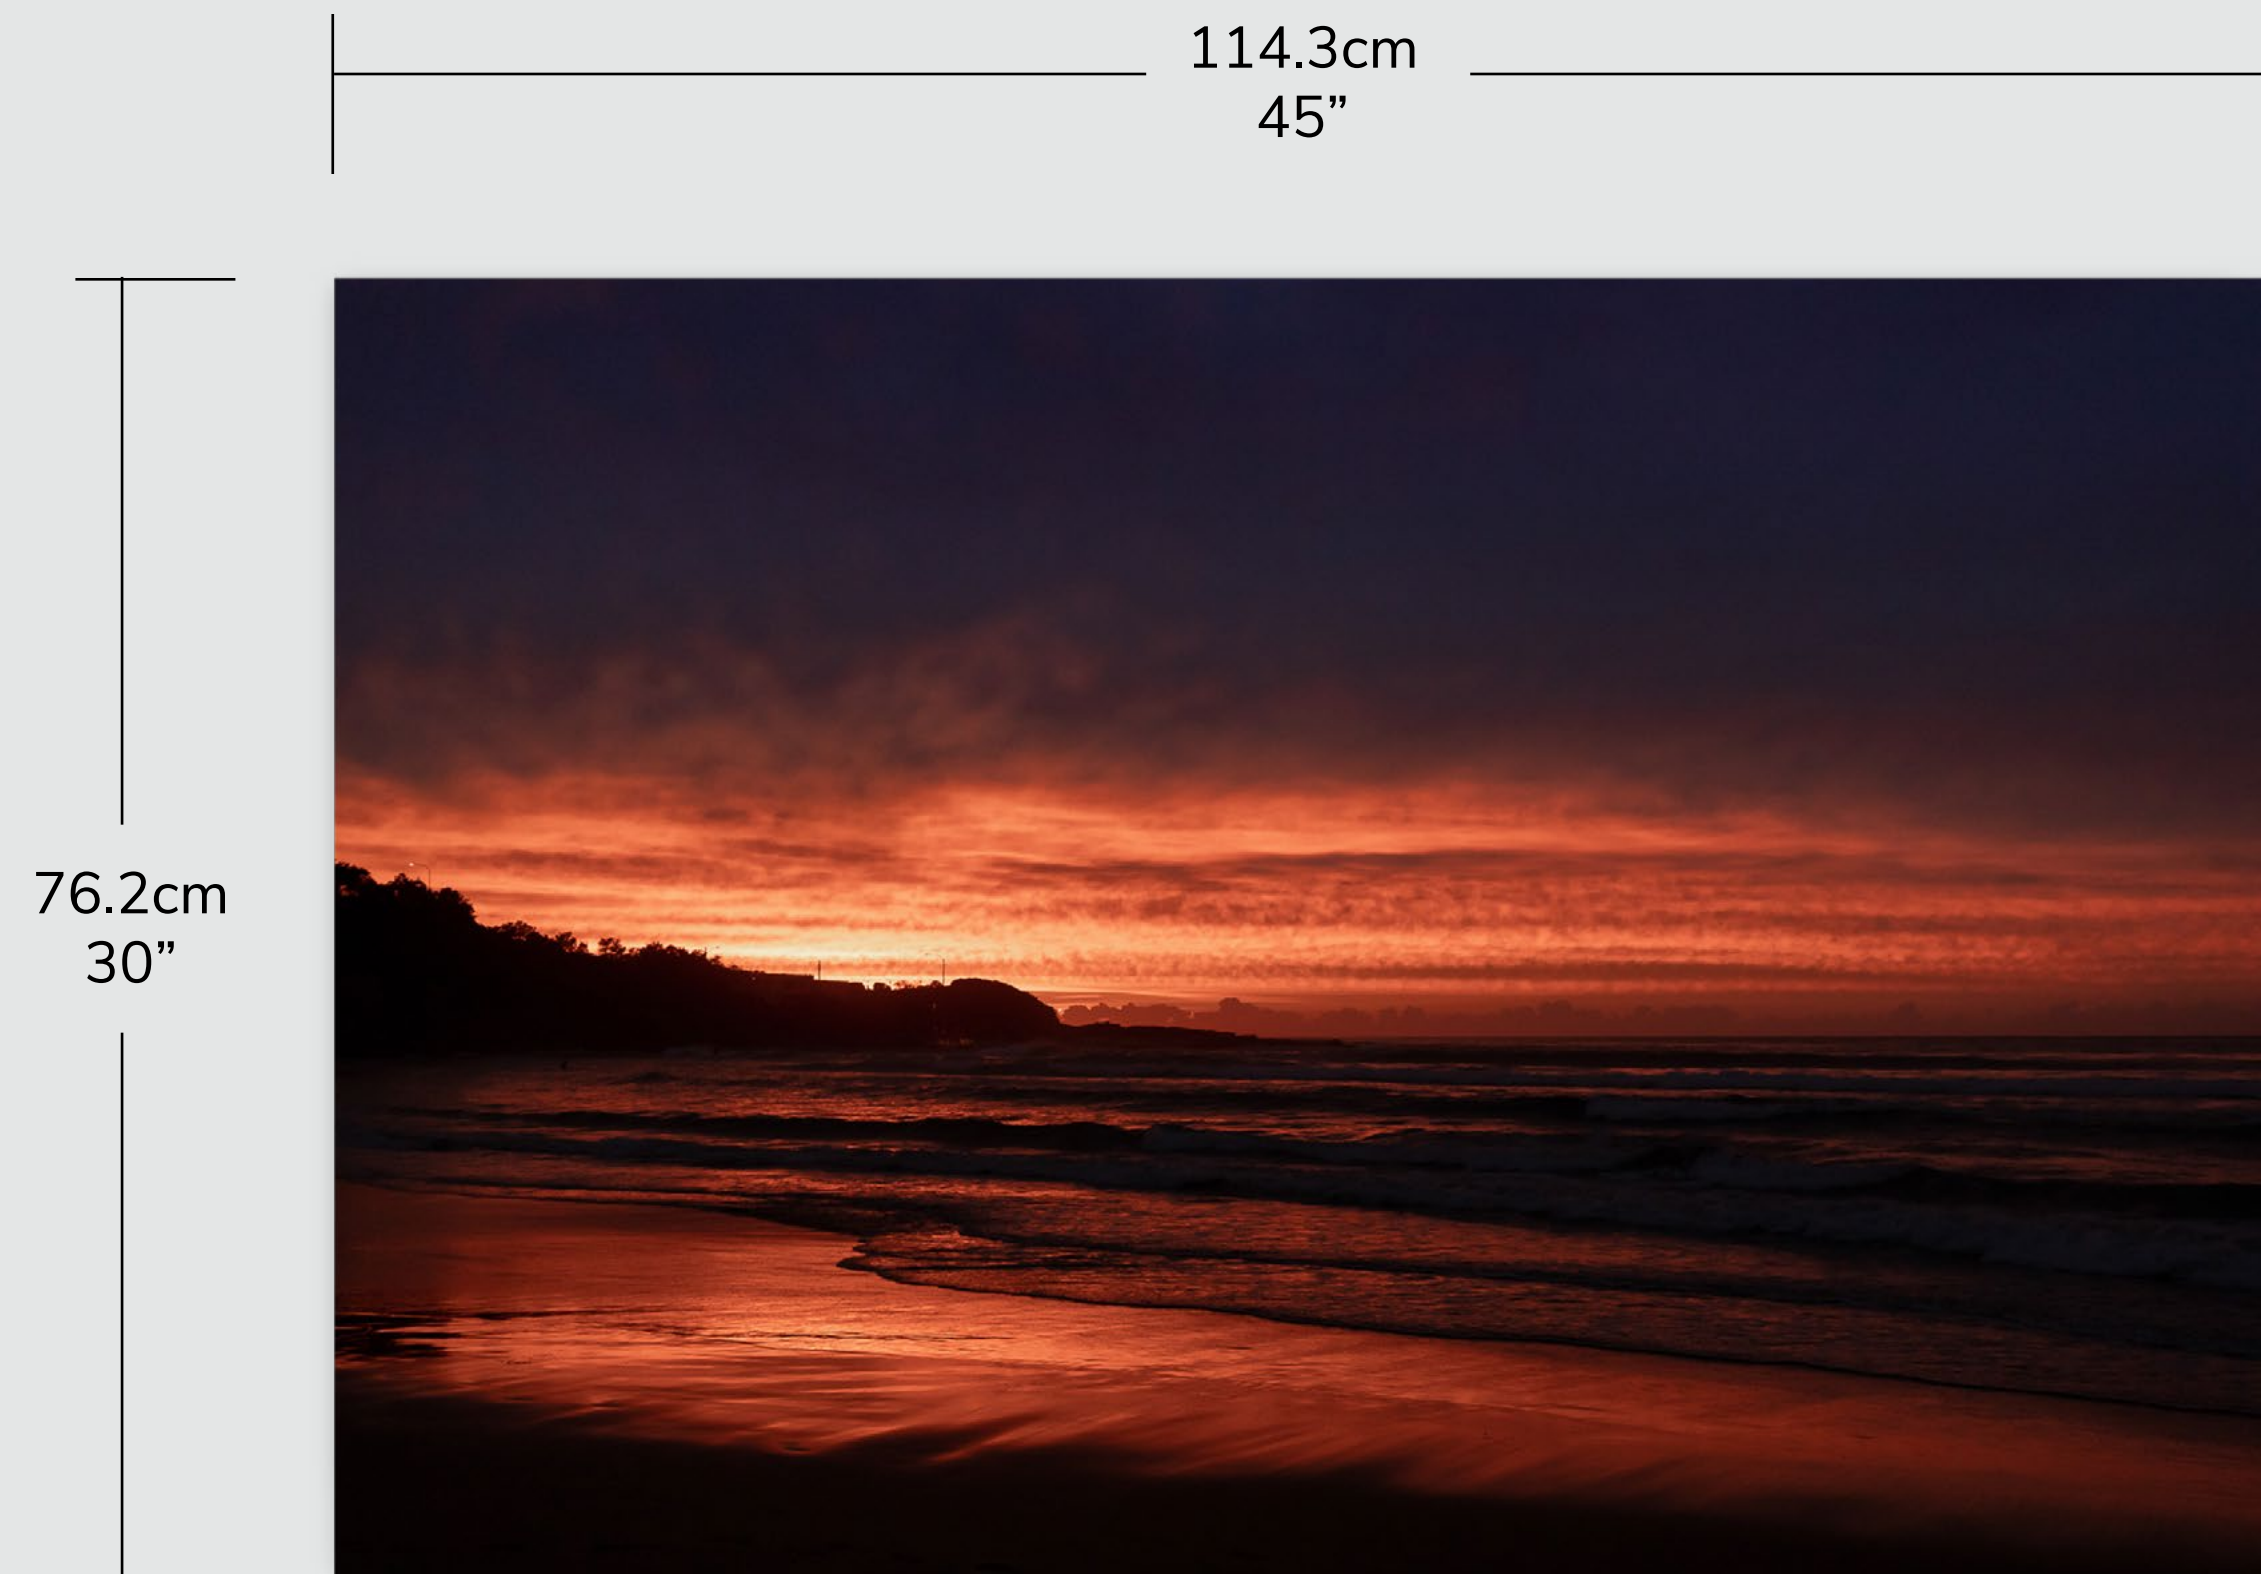

X Large unframed print (No border)