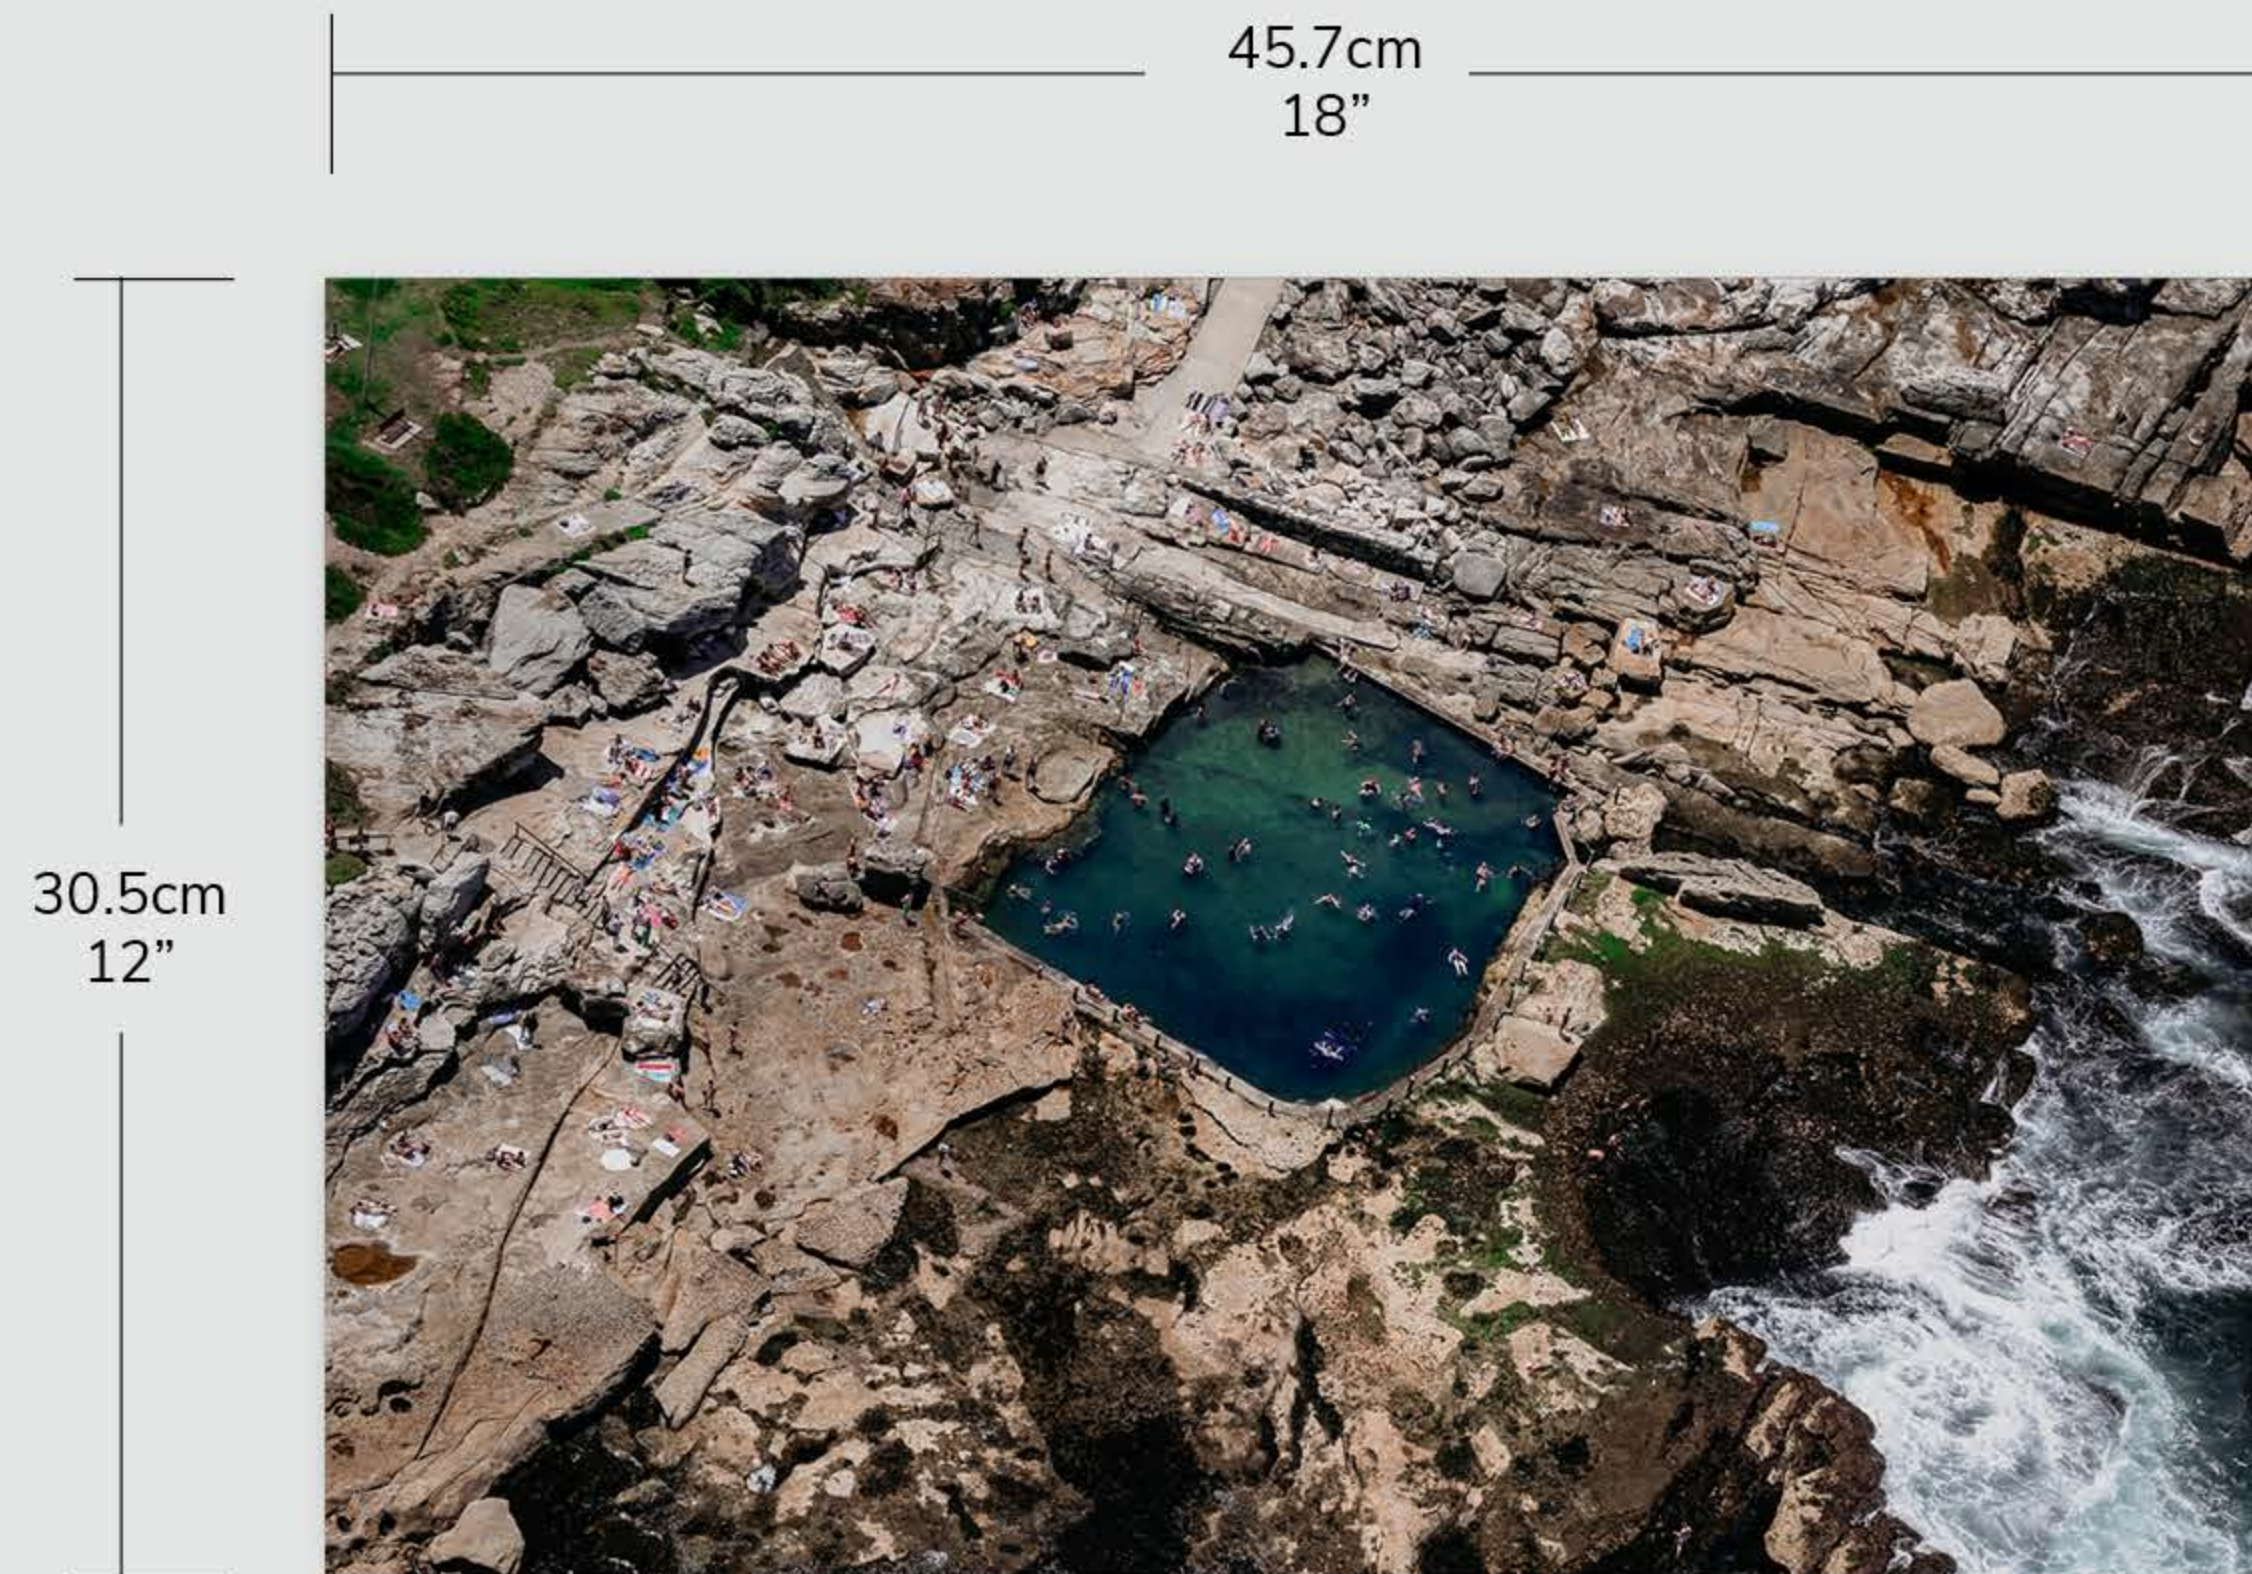

Small unframed print (No border)