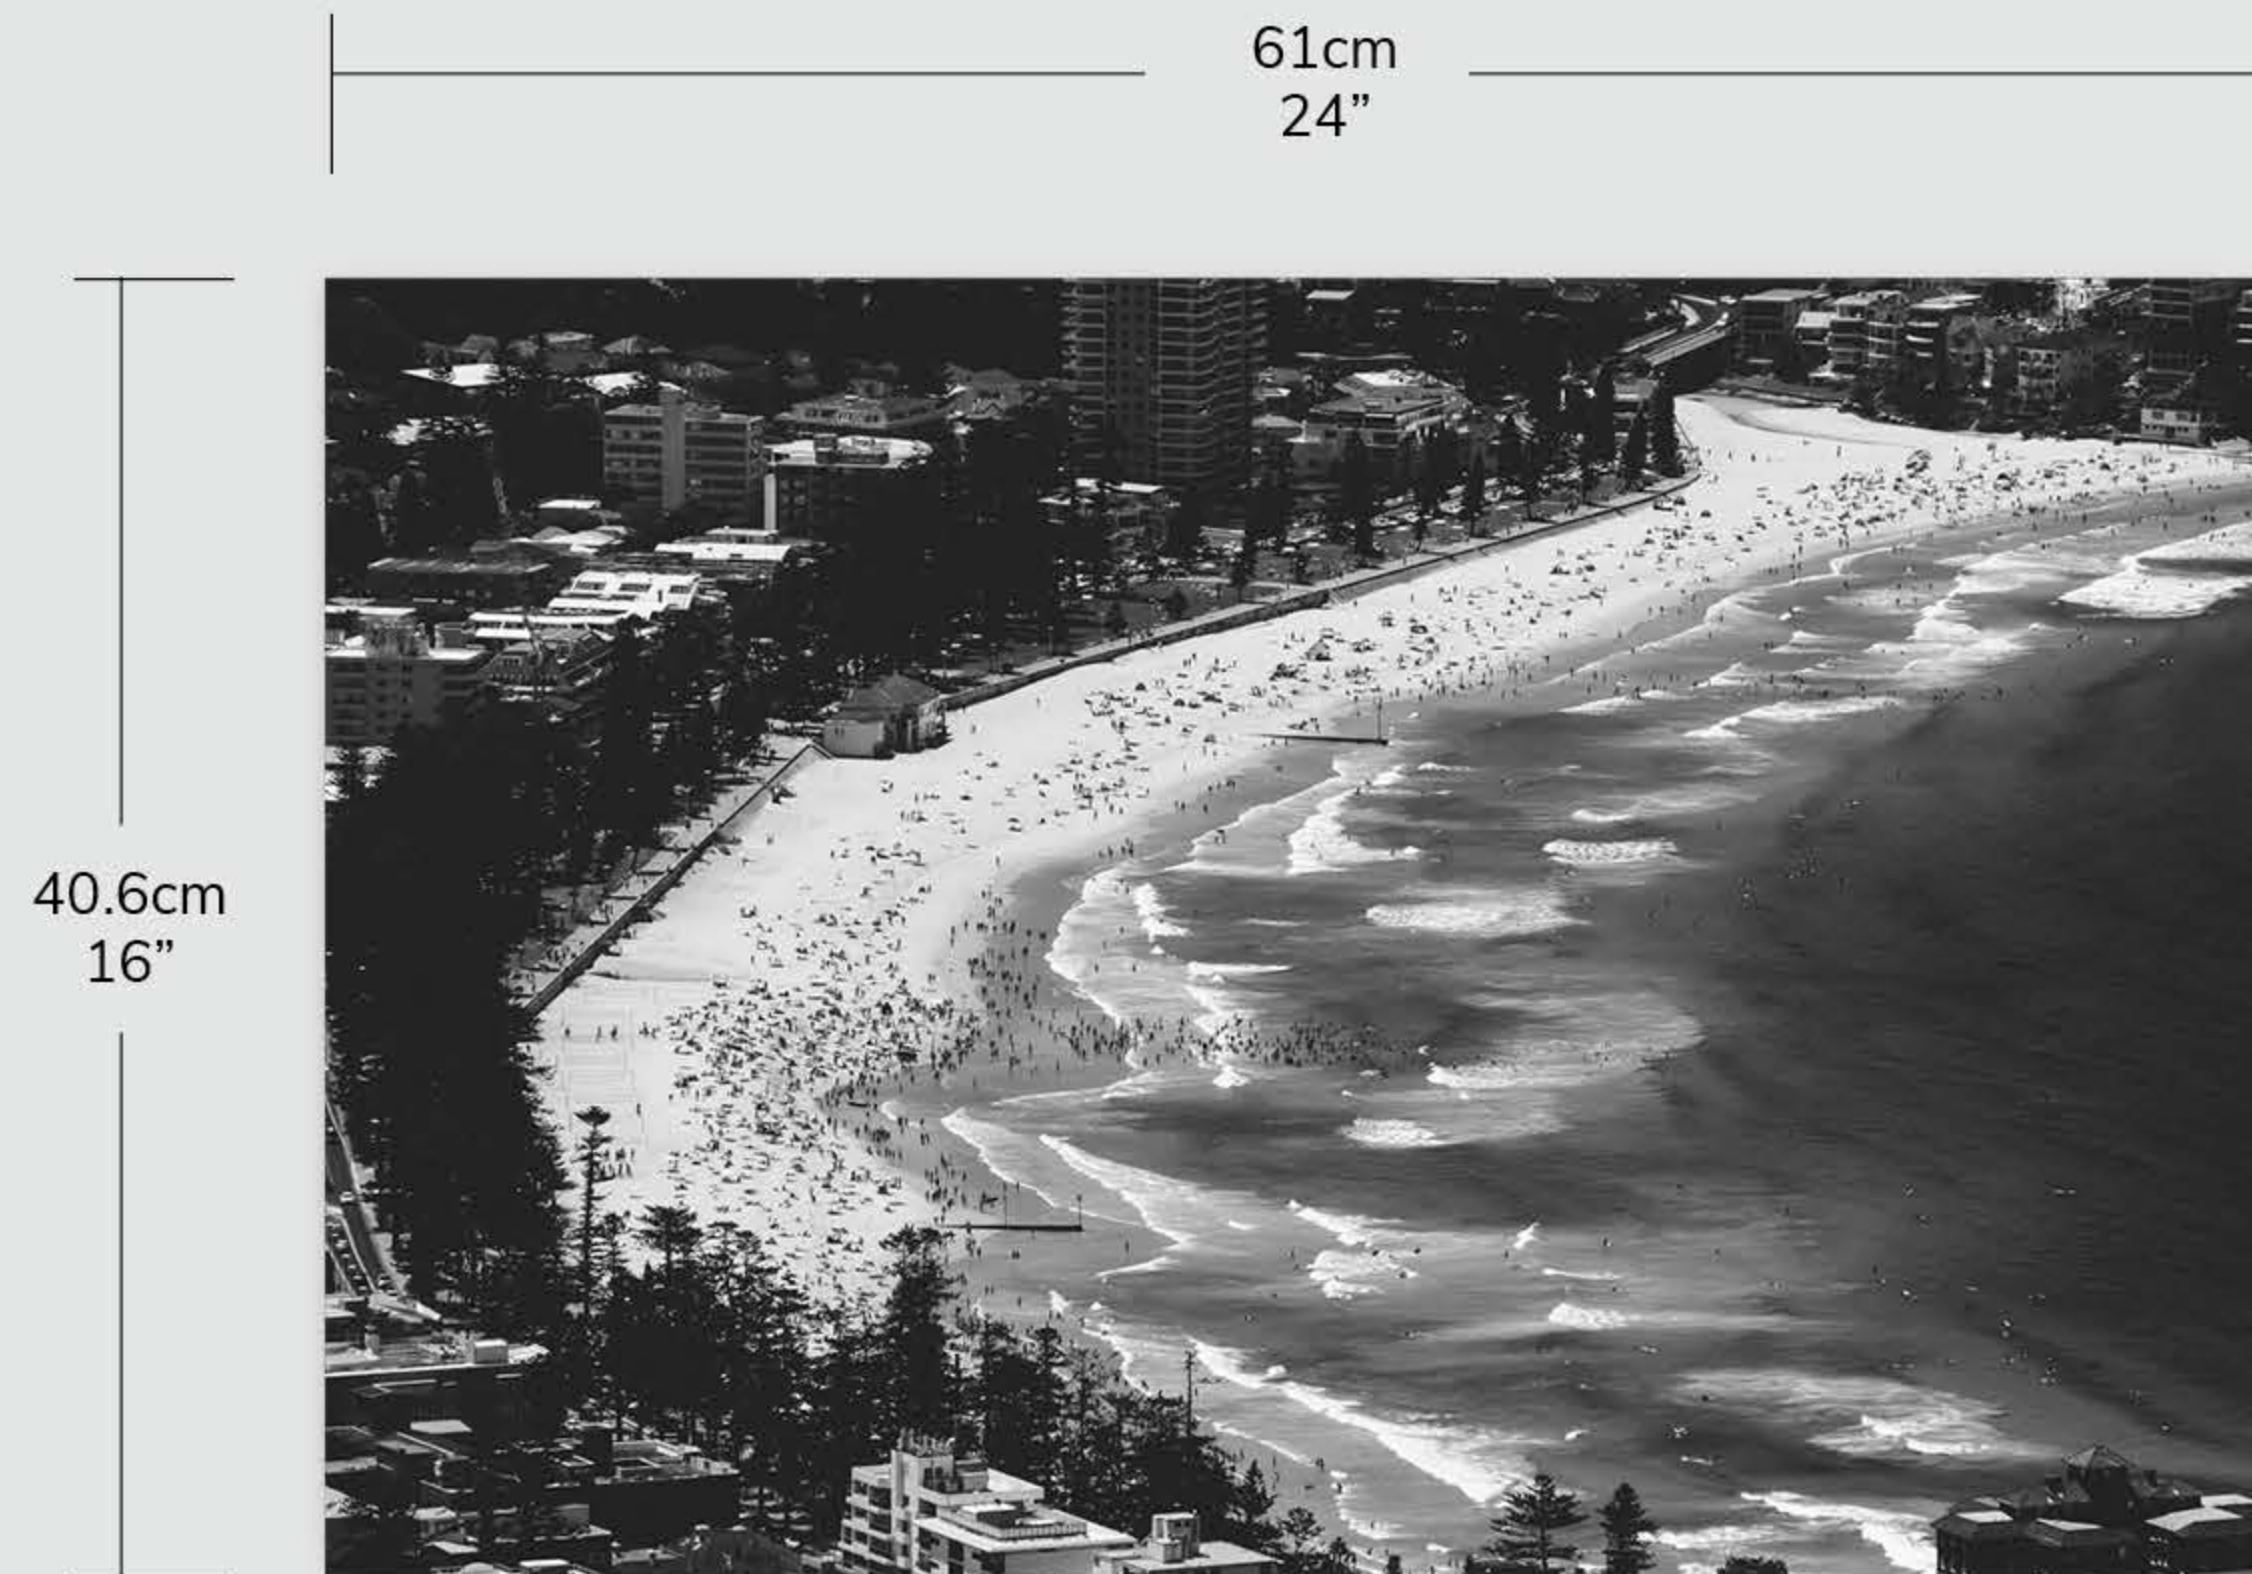

Medium unframed print (No border)