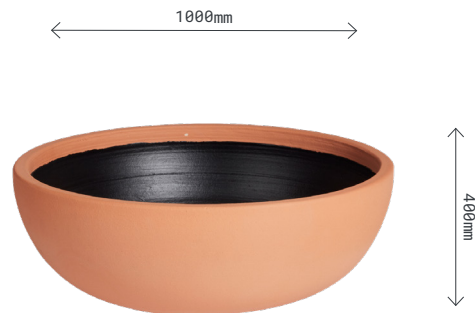

Egg Pot

Brand

Robert Plumb

Lead time

Made to order, 8-10 weeks

Dimensions

Diameter: 1000mm
Height: 400mm

Materials

Terracotta

Other notes

Australian designed and made.

Colour and finish options

Available in 10 glazes and 3 terracotta finishes. Please refer to our Cameron Williams colour chart.

Customisation

Available in customised sizes to suit your requirements. Contact the showroom for further information.