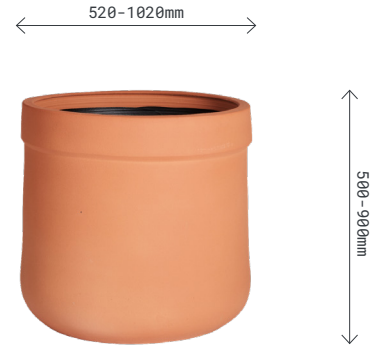

Collar Pot

Brand

Robert Plumb

Lead time

Made to order, 8-10 weeks

Dimensions

Diameter: 520-1020mm
Height: 500-900mm

Materials

Terracotta

Other notes

Australian designed and made.

Colour and finish options

Available in 10 glazes and 3 terracotta finishes. Please refer to our Cameron Williams colour chart.

Customisation

Available in customised sizes to suit your requirements. Contact the showroom for further information.