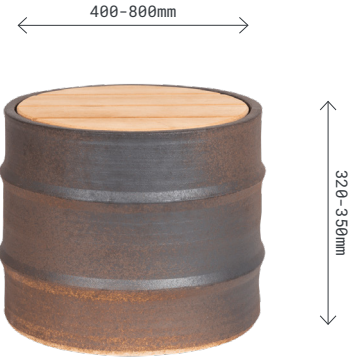

# 44 Side Table

## Dimensions

---

Diameter: 400-800mm  
Height: 320-350mm