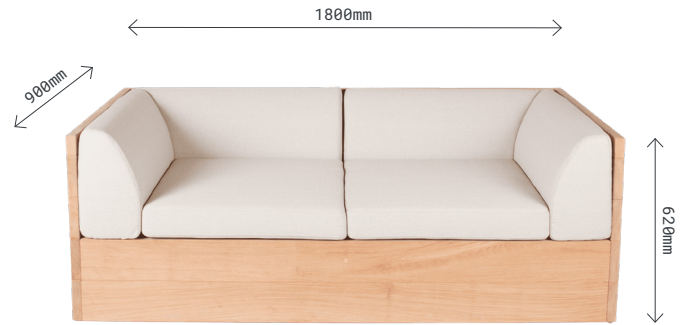

Fatso 2 Seater

Brand

Robert Plumb

Lead time

Made to order, 6-8 weeks

Dimensions

Width: 1800mm
Depth: 900mm
Height: 620mm
Seat Height: 380mm

Materials

New Guinea rosewood frame with Quick Dry foam cushions and Westbury 'Outdoor Linnen' fabric covers

Other notes

Australian designed and made. Imported timber sourced from a local supplier.

Colour and finish options