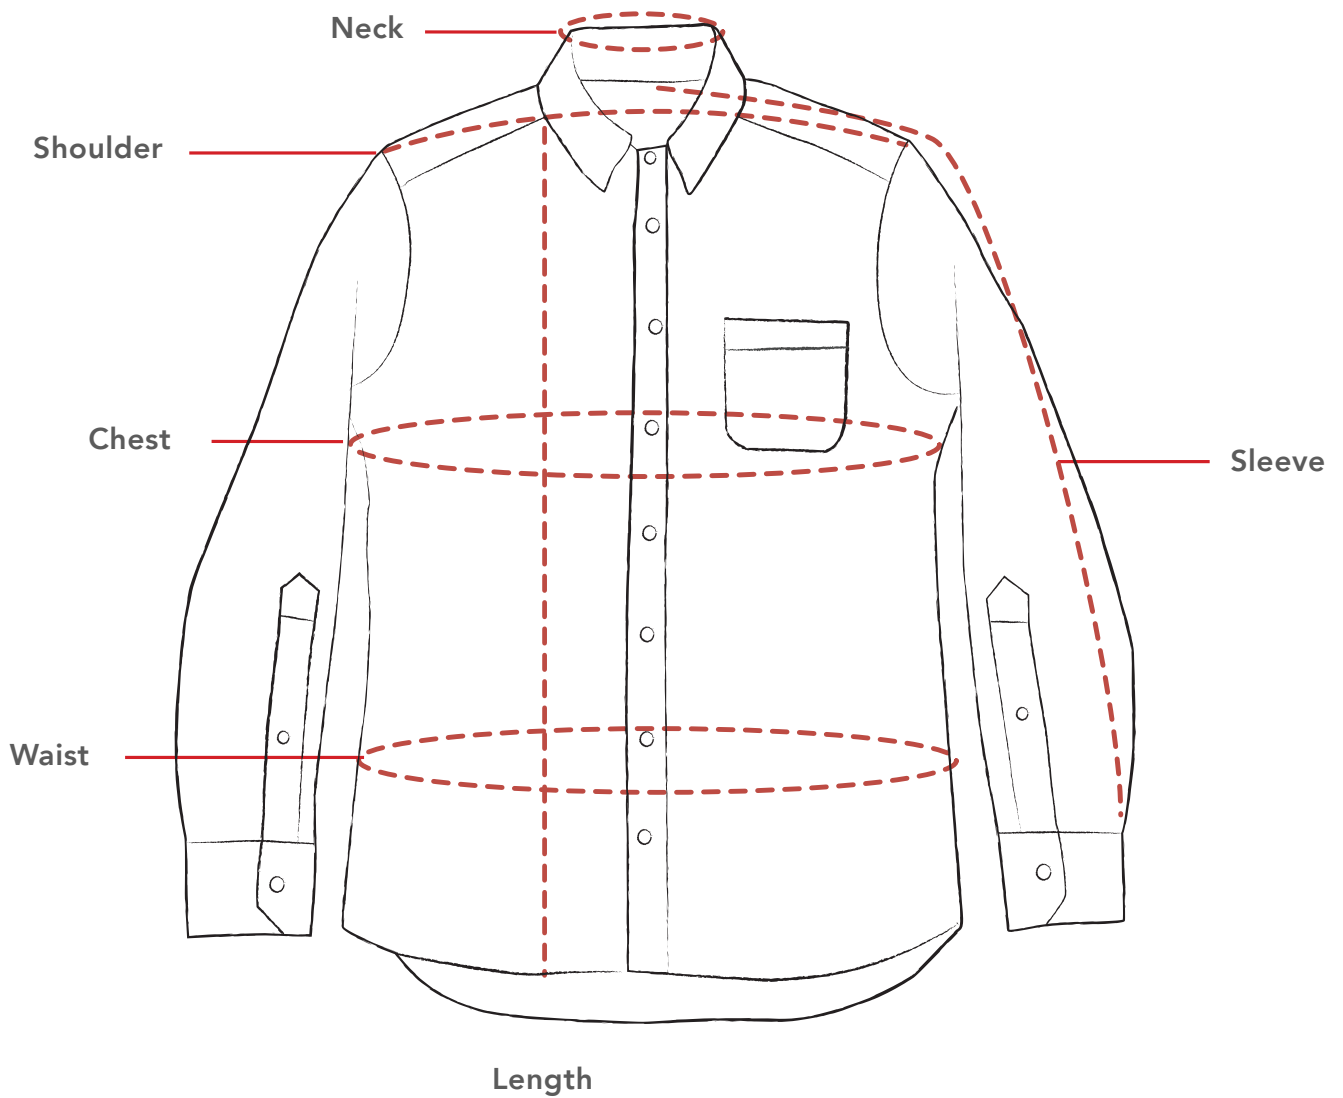

# STANDARD SHIRT

Sizing	36 - XS	38 - SM	40 - M	42 - L	44 - XL	46 - XXL
Chest	40	42	44	46	48	50
Neck	15	15.5	16	16.5	17	17.5
Length	26	26.75	27.5	28.25	29	29.75
Waist	37.75	39.75	41.75	43.75	46.75	49.75
Sleeve Length	33	33.75	34.5	35.5	36.25	37
Yoke	17.25	18	18.75	19.5	20.25	20.75