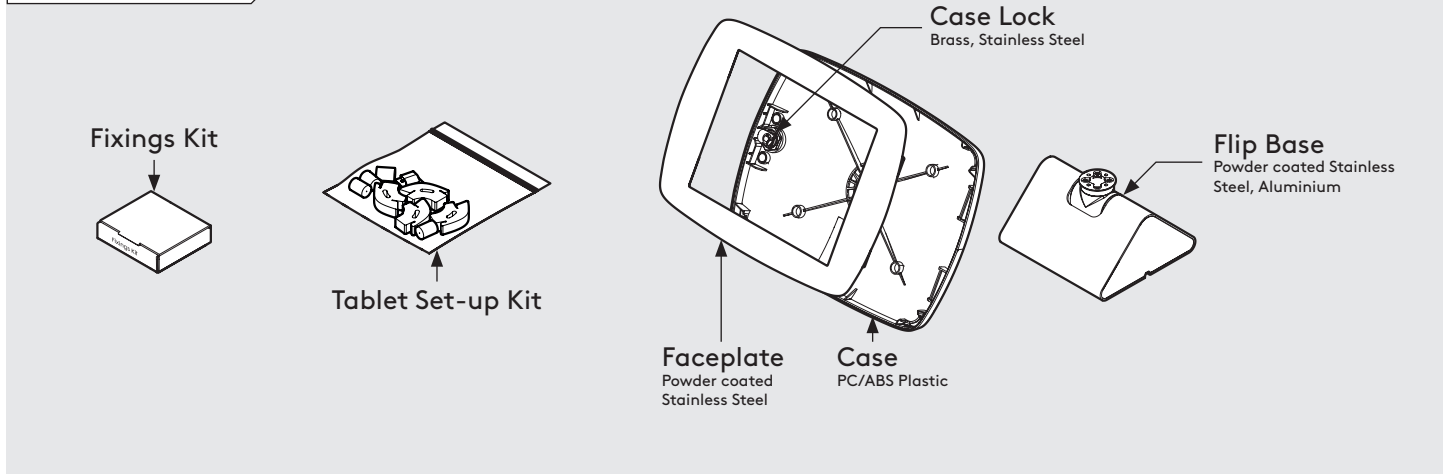

bouncepad[®]

Case:	Arm:	Mounting:	Packaged weight:	Colour:
Mini	Flip	Not Applicable	2.86kg	White Black

Parts in the Box

PRODUCT DATA SHEET - BOUNCEPAD FLIP

bouncepad[®]

Case:	Arm:	Mounting:	Packaged weight:	Colour:
Midi	Flip	Not Applicable	3.04kg	White Black

Parts in the Box

PRODUCT DATA SHEET - BOUNCEPAD FLIP

bouncepad[®]

Case:	Arm:	Mounting:	Packaged weight:	Colour:
Maxi	Flip	Not Applicable	3.27kg	White Black

Parts in the Box