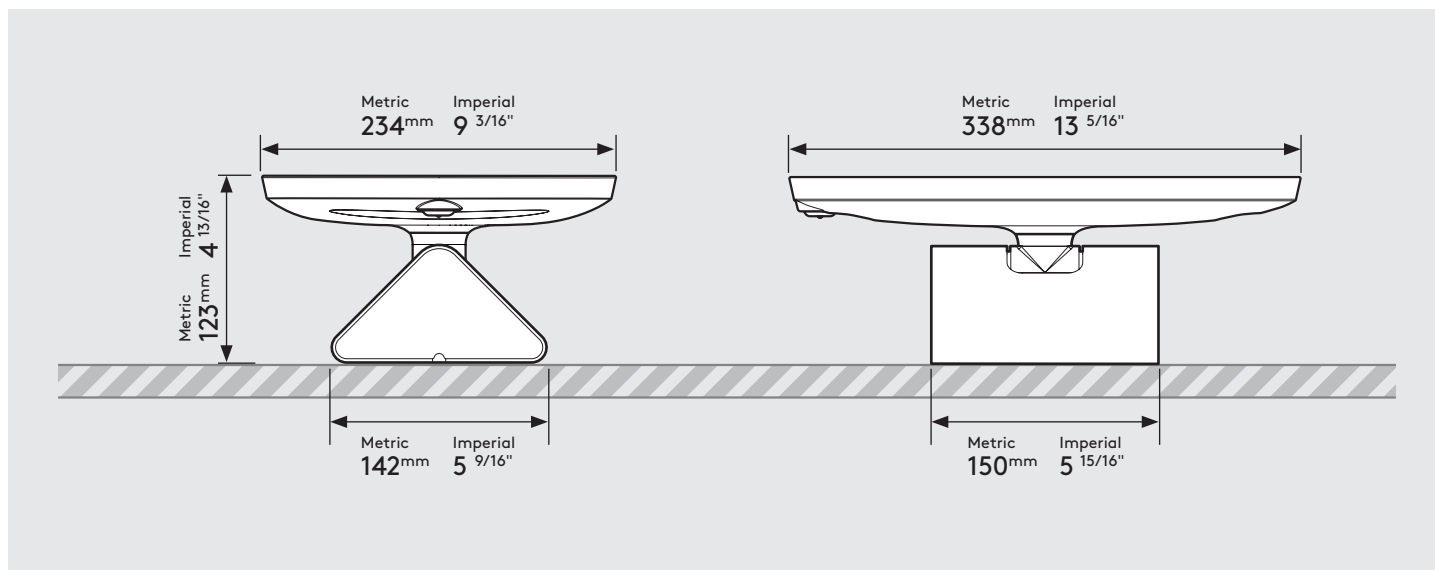

bouncepad[®]

Case:	Arm:	Mounting:	Packaged weight:	Colour:
Mini	Flip	Not Applicable	2.86kg	White Black

Parts in the Box

PRODUCT DATA SHEET - BOUNCEPAD FLIP

bouncepad[®]

Case:	Arm:	Mounting:	Packaged weight:	Colour:
Midi	Flip	Not Applicable	3.04kg	White Black

Parts in the Box

PRODUCT DATA SHEET - BOUNCEPAD FLIP

bouncepad[®]

Case:	Arm:	Mounting:	Packaged weight:	Colour:
Maxi	Flip	Not Applicable	3.27kg	White Black

Parts in the Box