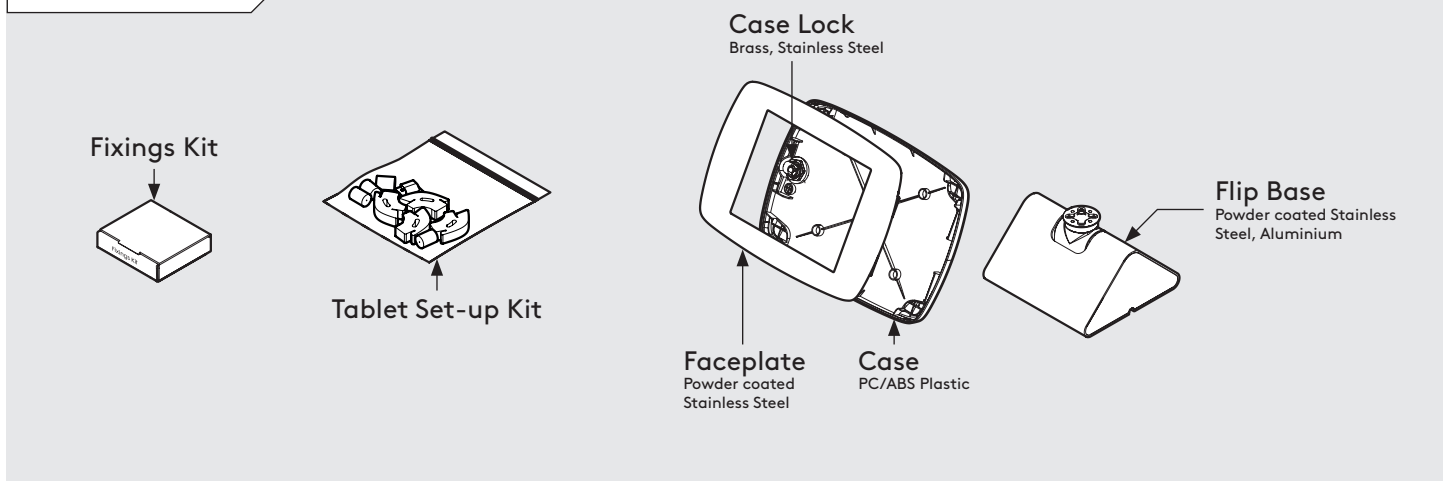

Maxi Case supported devices:

- iPad Pro 10.5
- iPad Pro 11.0
- Samsung Tab A6 10.1
- Samsung Tab A 10.1
- Samsung Tab A 10.5
- Samsung Tab 4 10.1
- Microsoft Surface Go

PRODUCT DATA SHEET - BOUNCEPAD FLIP

bouncepad[®]

Case:	Arm:	Mounting:	Packaged weight:	Colour:
Mini	Flip	Not Applicable	2.86kg	White Black

Parts in the Box

PRODUCT DATA SHEET - BOUNCEPAD FLIP

bouncepad[®]

Case:	Arm:	Mounting:	Packaged weight:	Colour:
Midi	Flip	Not Applicable	3.04kg	White Black