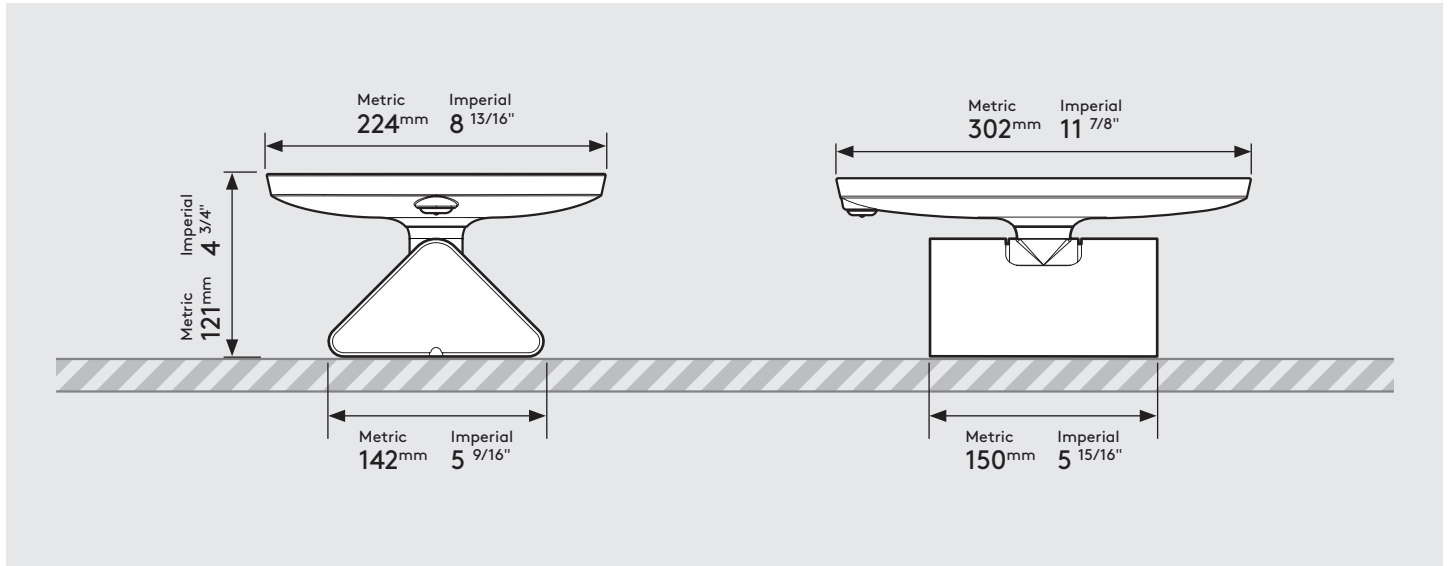

bouncepad[®]

Case:	Arm:	Mounting:	Packaged weight:	Colour:
Mini	Flip	Not Applicable	2.86kg	White Black

Parts in the Box

PRODUCT DATA SHEET - BOUNCEPAD FLIP

bouncepad[®]

Case:	Arm:	Mounting:	Packaged weight:	Colour:
Midi	Flip	Not Applicable	3.04kg	White Black

Parts in the Box

PRODUCT DATA SHEET - BOUNCEPAD FLIP

bouncepad[®]

Case:	Arm:	Mounting:	Packaged weight:	Colour:
Maxi	Flip	Not Applicable	3.27kg	White Black

Parts in the Box