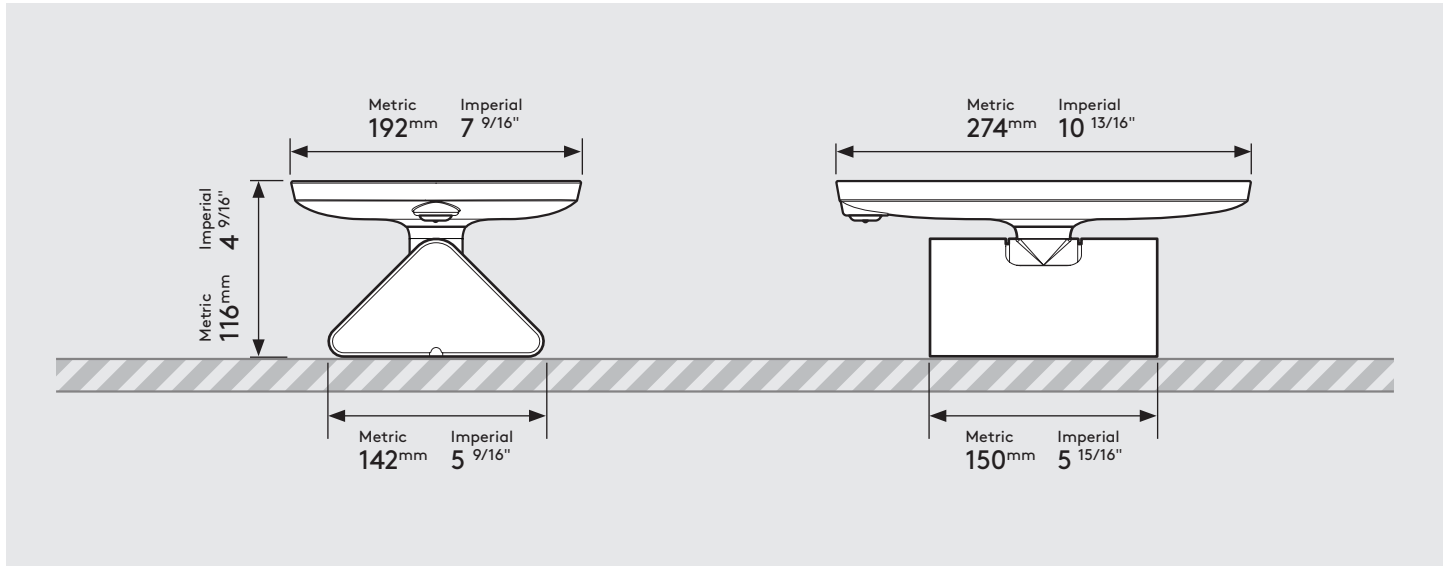

bouncepad[®]

Case:	Arm:	Mounting:	Packaged weight:	Colour:
Mini	Flip	Not Applicable	2.86kg	White Black

Parts in the Box

PRODUCT DATA SHEET - BOUNCEPAD FLIP

bouncepad[®]

Case:	Arm:	Mounting:	Packaged weight:	Colour:
Midi	Flip	Not Applicable	3.04kg	White Black

Parts in the Box

PRODUCT DATA SHEET - BOUNCEPAD FLIP

bouncepad[®]

Case:	Arm:	Mounting:	Packaged weight:	Colour:
Maxi	Flip	Not Applicable	3.27kg	White Black

Parts in the Box