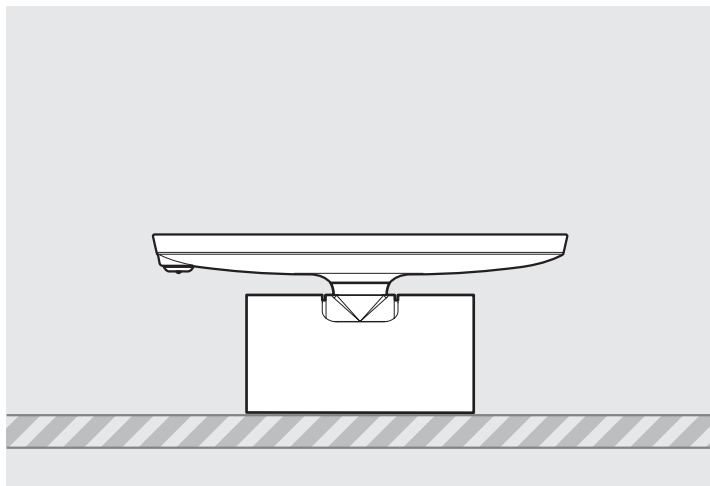

Midi Case supported devices:

- iPad 6th Gen
- iPad 5th Gen
- iPad 4th Gen
- iPad 3rd Gen
- iPad Pro 9.7
- iPad Air 1
- iPad Air 2
- Samsung Tab S2 9.7
- Samsung Tab S3 9.7
- Samsung Tab A 9.7