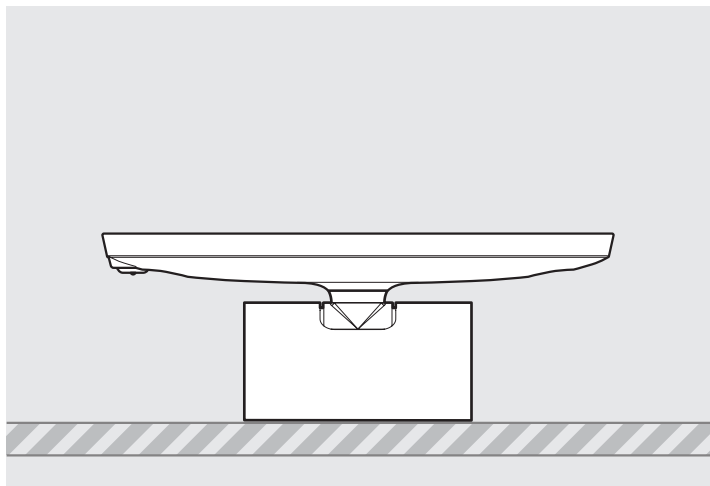

Maxi Case supported devices:

- iPad Pro 10.5
- iPad Pro 11.0
- Samsung Tab A6 10.1
- Samsung Tab A 10.1
- Samsung Tab A 10.5
- Samsung Tab 4 10.1
- Microsoft Surface Go