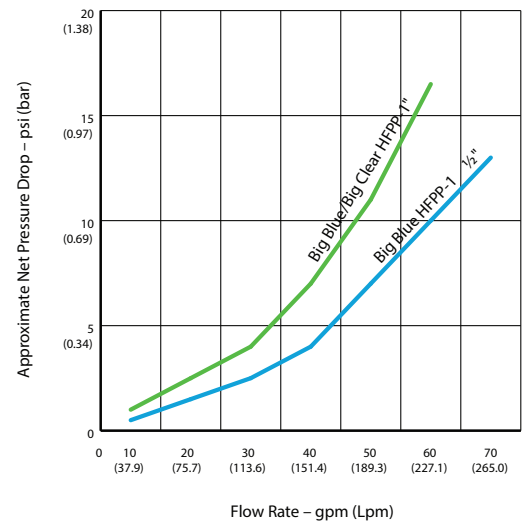

*NSF component listed

CAUTION: Protect against freezing to prevent cracking of the filter and water leakage.

ACCESSORIES

PART #	DESCRIPTION
150296	SW-3 Wrench for 10" Big Blue
144368	SW-4 Wrench for 20" Big Blue
SH144229	Cartridge Coupler for 4-1/2" Cartridges
151122	EPDM O-ring for Big Blue
244718	WB-ZP - Zinc Plated Bracket ONLY
150061	WB-ZP Kit - Zinc Plated Bracket
357639	WB-SS - Stainless Steel Bracket ONLY
357640	WB-SS Kit - Stainless Steel Bracket
144928	WB-PC Kit - Powder Coated White Bracket
144258	Two-Housing Bracket
144259	Three-Housing Bracket
160210	Big Blue /Big White/Big Clear Skid, Fiberglass Hardware Kit (Assembly Required)

PRESSURE DROP VS FLOW RATE

13845 BISHOPS DR., SUITE 200, BROOKFIELD, WI 53005 USA

P: 262.238.4400 | WATERPURIFICATION.PENTAIR.COM

CUSTOMER CARE: 800.279.9404 | tech-supportpentair.com

© 2017 Pentair Residential Filtration, LLC. All rights reserved.

§For a detailed list of where Pentair trademarks are registered, please visit waterpurification.pentair.com/brands. Pentair trademarks and logos are owned by Pentair plc or its affiliates. Third party registered and unregistered trademarks and logos are the property of their respective owners.

310053 Rev F DE17

DISTRIBUTED BY:

Wrentham, MA

774-847-9540

sales@eastcoastfilter.com