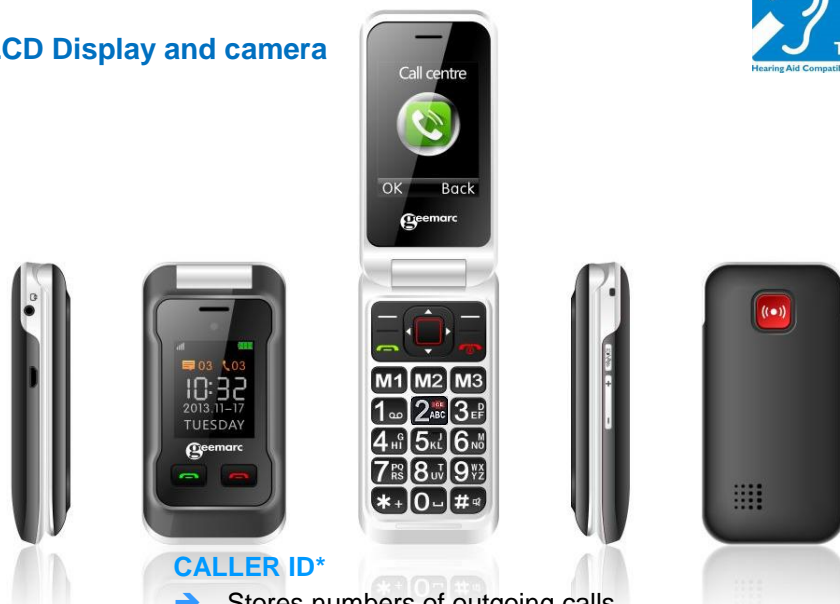

RINGER

- 9 ring melodies
- Vibration option for incoming calls
- Loud Ringer (up to approx. 90dB @ 1metre)

VOCALISATION

- Talking Caller ID (10 numbers max)
- Talking keypad in 12 languages

TECHNICAL SPECIFICATIONS

- 1 Li-ion rechargeable battery
- Quad-band GSM (850/900/1800/1900 MHz)
- 300K pixel camera
- LED torch
- Micro USB charger
- Standby time: 200 hours
- Continuous talk time : 3 ½ hours
- Charging time : 2 hours
- Bluetooth™
- SAR : 0.97W/Kg
- Space for 2 SIM cards (SIM cards not included)
- Space for SDHC card (4Go maximum) for additional storage/memory (SDHC card not included)