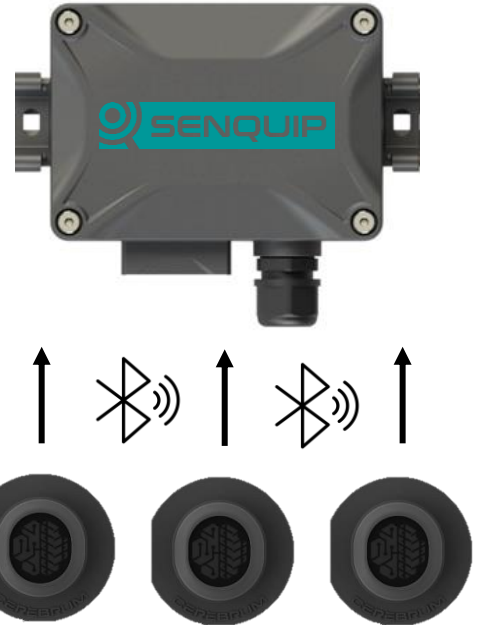

## SENQUIP: Revolutionizing Remote Monitoring

Harness the power of control with Senquip TPMS, the cutting-edge Tyre Pressure Monitoring System tailored specifically for machinery, buses, trucks & more.

### Precision Measurement

Built-in sensors allow you to track GPS Location, Speed, Pitch & Roll, Vibration, and other key vehicle parameters