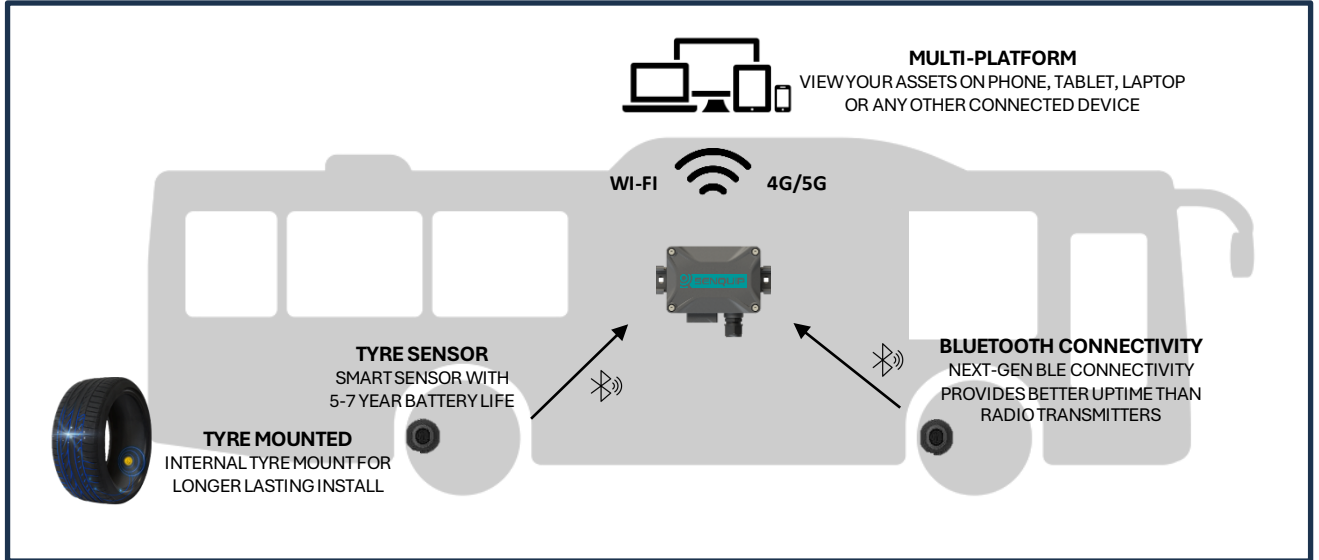

### Precision Measurement

Built-in sensors allow you to track GPS Location, Speed, Pitch & Roll, Vibration, and other key vehicle parameters

### Adaptive Control Technology

Proprietary software algorithms allow complete visibility of tyre pressures, temperatures, tread depth, and more.

Visit <https://macquarrie.com.au/collections/telemetry-solutions>  
to learn more

# REMOTE MONITORING & TPMS SYSTEM

# Macquarrie

**Senquip uses Wi-Fi, 3G, 4G, and 5G to deliver next-generation connectivity. Anytime, Anywhere**

<b>Environmental</b>	Weatherproofing: IP67 Temperature: -40 to +85°C
<b>Hardware</b>	Kitted solution arrived "Plug & Play" to connect directly into your mobile machinery, bus, or on-highway equipment
<b>Notifications</b>	Customisable Email / SMS Alerts allow users to get instantaneous notification of tyre wear levels, pressures, and temperatures
<b>Configurability</b>	User Configurability Allows web interface to be tailored to your needs
<b>Endpoint Agnostic</b>	Data can be sent directly from your device to your SCADA system or fleet management software