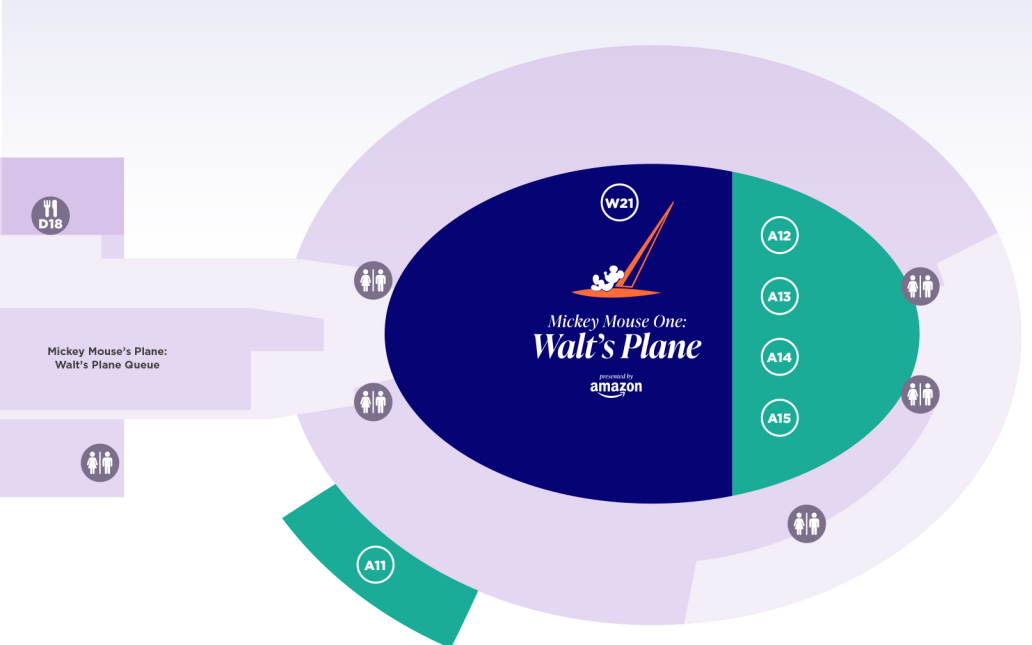

- * D23 EXPO SPONSORS
- WALT DISNEY ARCHIVES STAGE QUEUE

- SHOPPING**
 - S38 D23 Expo Shop x Mickey's of Glendale
- OFFICIAL D23 EXPO STAGES**
 - 04 Hyperion Stage
 - 05 The Walt Disney Archives Stage
- MORE ACTIVITIES AND SERVICES**
 - A16 D23 Charter Member Lounge

- OFFICIAL D23 EXPO STAGES**
 - 06 Premiere Stage

ARENA

- THE WALT DISNEY COMPANY**
 - W21 Mickey Mouse One: Walt's Plane Presented by Amazon
- MORE ACTIVITIES AND SERVICES**
 - A11 Disney+ Subscriber Pass Pick Up
 - A12 Disney+ Subscriber Pass Pick Up
 - A13 D23 Membership Services
 - A14 Will Call & Badge Support
 - A15 Media Check-In

* D23 Expo Sculpture, food trucks and more are outside in the GRAND PLAZA

FIND DETAILED DESCRIPTIONS OF FOOD LOCATIONS ON THE D23 EXPO APP.

THE WALT DISNEY COMPANY	FRIENDS OF DISNEY	SHOPPING	OFFICIAL D23 EXPO STAGES	MORE ACTIVITIES AND SERVICES
DIRECTORY NUMBER	FOOD LOCATION	RESTROOMS	NURSING MOTHERS' ROOM	CHARGING AREA
PHOTO SPOT	ELEVATORS	ESCALATORS	STAIRS	FIRST AID