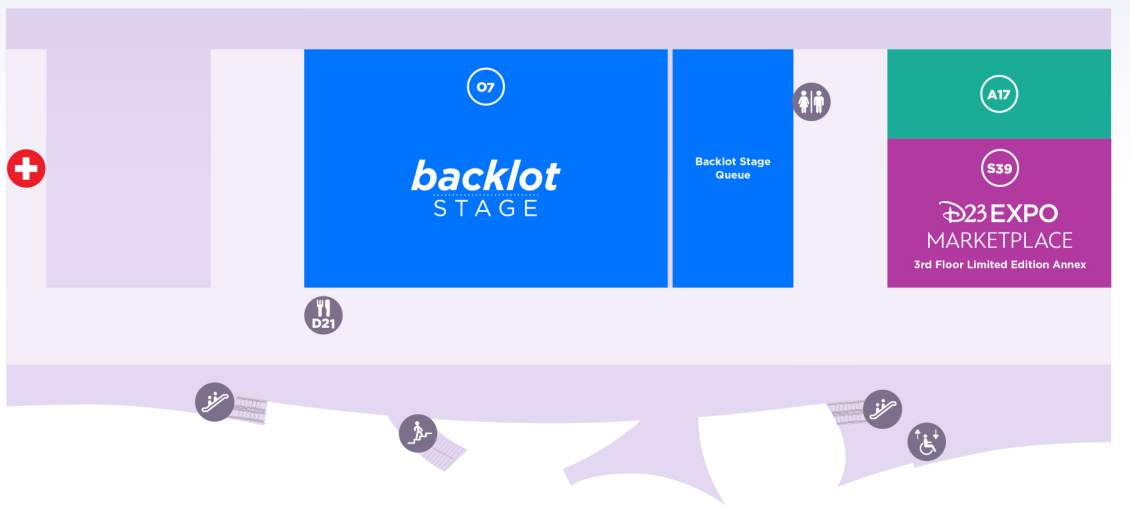

- OFFICIAL D23 EXPO STAGES**
 - 01 Hall D23
 - 02 Talent Central
 - 03 D23 Expo [LIVE] Stage

- SHOPPING**
 - The Walt Disney Company*
 - S1 Disney Music Emporium
 - S2 Mickey's of Glendale Main Store
 - S3 Mickey's of Glendale Pin Store
 - S4 Disney Studio Store Hollywood
 - S5 D23 Expo Marketplace
 - S6 Disney Munchlings (Saturday)
 - S7 Disney Publishing
 - Friends of Disney*
 - S8 Funko x Loungefly x FunkoGames*
 - S9 Ravensburger*
 - S10 Pandora Jewelry*
 - S11 D23 Expo Emporium
 - S12 Besamé Cosmetics
 - S13 Bullseye's Diner Presented by Target*
 - S14 Citizen: Wonder of Time*
 - S15 FIGPIN
 - S16 Corkcicle
 - S17 Iron Studios—Worlds to Collect
 - S18 PopMinded By Hallmark
 - S19 Steiff
 - S20 Sunglass Hut*
 - S21 House of Sillage
 - S22 Disney Fine Art and Cycles Print Works By Collectors Editions
 - S23 Brother International
 - S24 Art of Entertainment
- S25 Super7
- S26 RSVLTS
- S27 Beast Kingdom
- S28 BoxLunch*
- S29 NEFF
- S30 Monogram International, Inc.
- S31 Select Brands
- S32 The Magical World of Disney Trivia
- S33 Enchanted Disney Fine Jewelry
- S34 Milk Snob
- S35 RockLove Jewelry
- S36 Rock 'Em Socks
- S37 Amazon*

- SHOPPING**
 - S39 D23 Expo Marketplace 3rd Floor Limited Edition Annex
- OFFICIAL D23 EXPO STAGES**
 - 07 Backlot Stage
- MORE ACTIVITIES AND SERVICES**
 - A17 Break Area

* Queue for HALL D23 is downstairs in HALL E (directly below Hall D23)

* D23 Expo Sculpture, food trucks and more are outside in the GRAND PLAZA

FIND DETAILED DESCRIPTIONS OF FOOD LOCATIONS ON THE D23 EXPO APP.

THE WALT DISNEY COMPANY	FRIENDS OF DISNEY	SHOPPING	OFFICIAL D23 EXPO STAGES	MORE ACTIVITIES AND SERVICES
DIRECTORY NUMBER	FOOD LOCATION	RESTROOMS	NURSING MOTHERS' ROOM	CHARGING AREA
PHOTO SPOT	ELEVATORS	ESCALATORS	STAIRS	FIRST AID