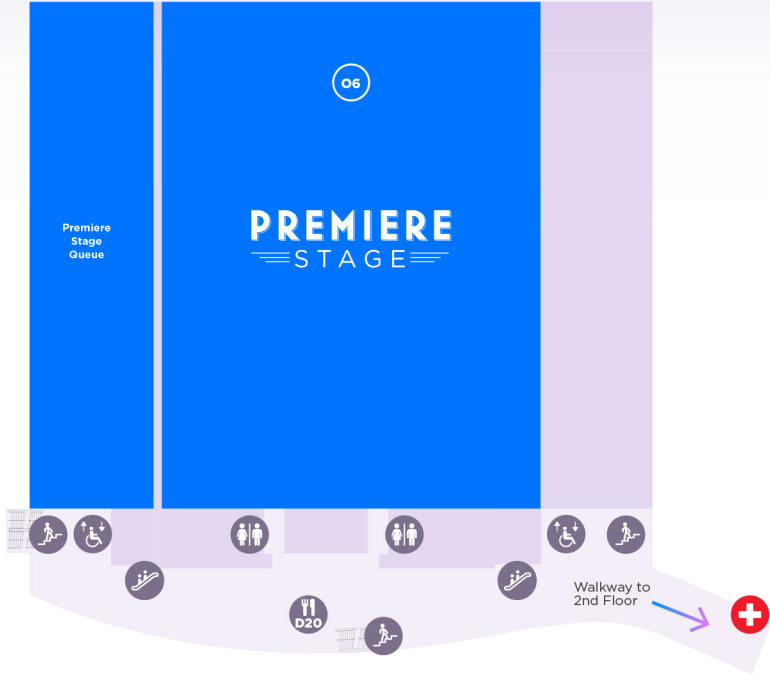

- **OFFICIAL D23 EXPO STAGES**
  - 06 Premiere Stage