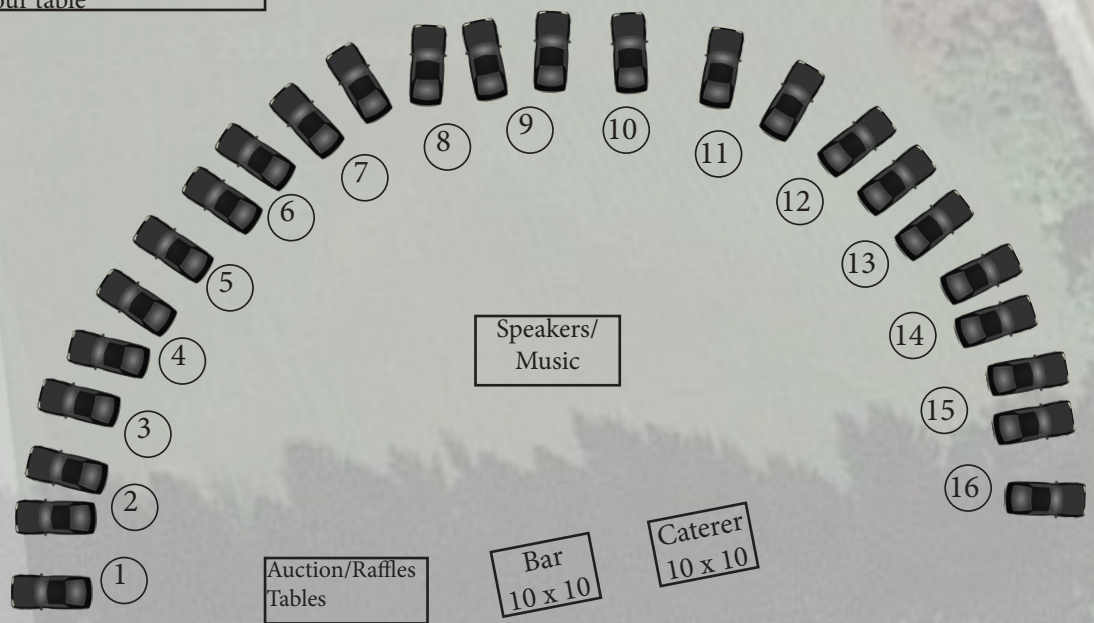

44

Boston Turnpike

44

Boston Turnpike

44

Farm Stand Parking Area

Takeout Pickup Location

Overflow parking for tailgate

Edmondson's
Farm & Nursery

Host/Check-In Area
Please Stop Here upon arrival
for tailgate for instructions
to your table

Google