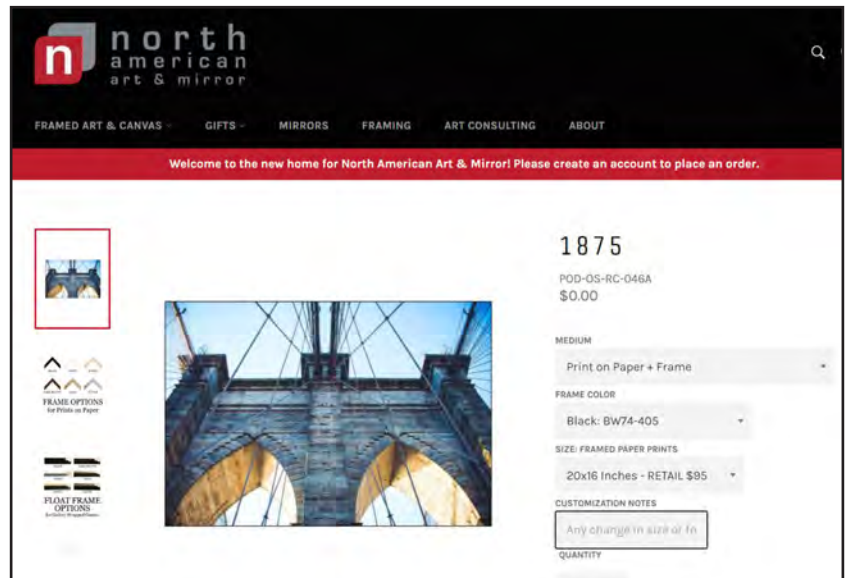

ART HOW YOU NEED IT

We've added 4,000+ images across 14 categories that are customizable to your needs!

1. **1 Visit:**
   www.NorthAmericanArt.com
2. **2 Choose Your Medium:**
   Print on Paper + Frame
   Print on Canvas + Gallery Wrap
   Print on Canvas + Gallery Wrap + Float Frame
3. **3 Choose from 6 Frame Colors based on Your Medium!**
4. **4 Choose your Size:**
   Offered in preset sizes or select a custom size to fit your needs!