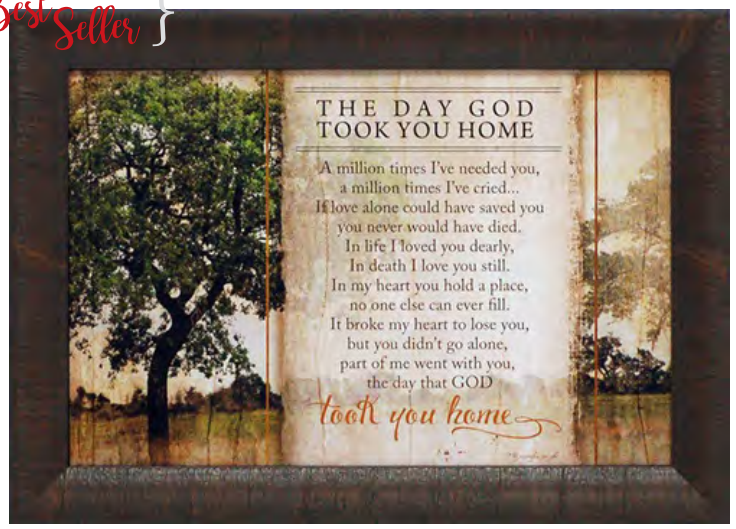

S653 The Day God Took You Home
Jennifer Pugh • 21x15 O.D. TEXTURED • **D39**