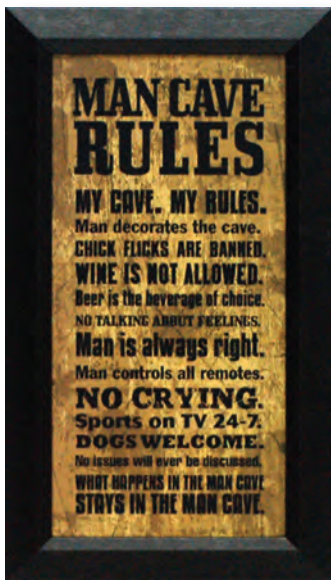

675813262626

Best Seller

AR613 Man Cave Rules  
11x19 O.D. GLASS • C24

6 75813 10327 1

AR609 Things We Learn  
11x19 O.D. GLASS • C24

6 75813 10313 4

AR630 Marriage • Tonya Gunn  
11x19 O.D. GLASS • C24

675813205666