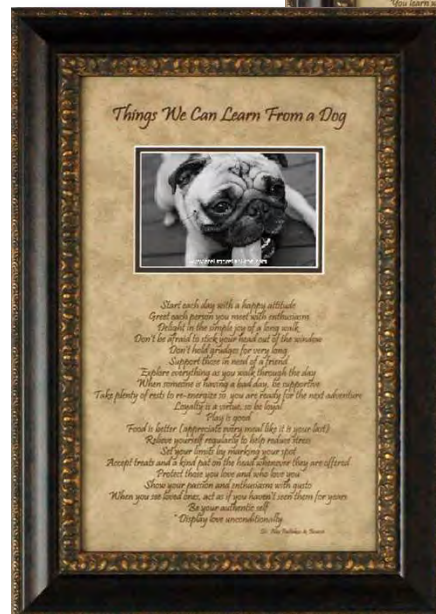

# Story Photo Frames

Capture the moments in life with our assorted photo frames, featuring family, pets and the celebration of marriage.

**PM310 Our Family**  
14x20 O.D. GLASS • C29

**PM405 Mr. & Mrs.**  
14x14 O.D. GLASS/MATS • C24

*Best Seller*

**PM306 Things We Learn From A Dog**  
16x22 O.D. GLASS • D39

EVERYDAY LIVING