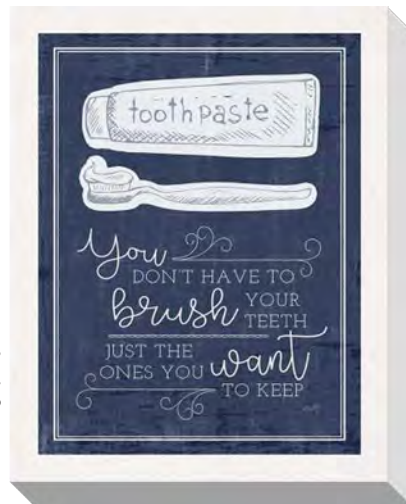

6 75813 24083 9

CV1130-1111 Fresh Apple • Carol Robinson  
11x11 O.D. CANVAS • B14

6 75813 24085 3

EVERYDAY  
LIVING

**CV2227**  
Brush Your Teeth,  
11x14 Canvas, B16

**CV2228**  
Bubble Bath,  
11x14 Canvas, B16