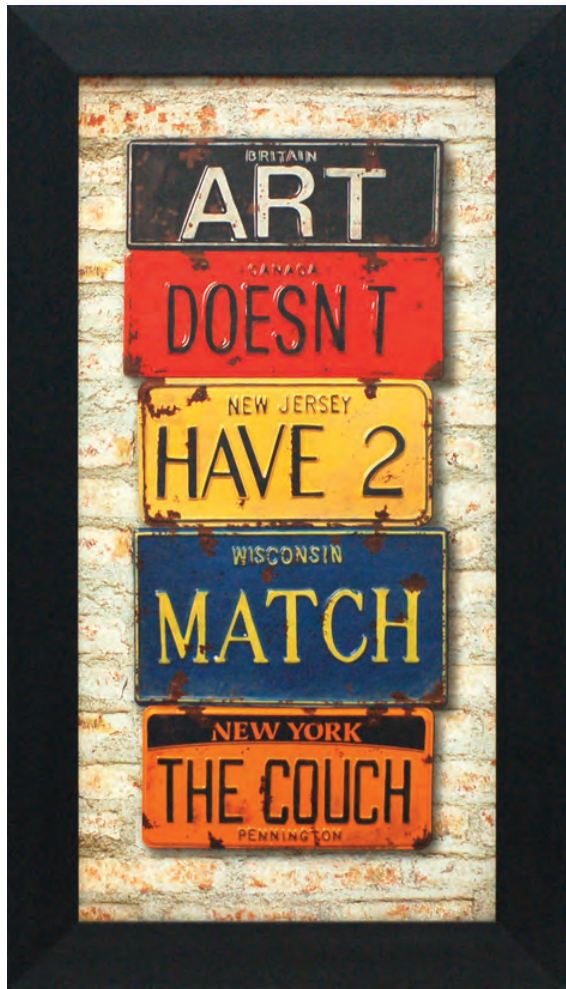

AR651 Like A Camera • 11x19 O.D. GLASS • C24

E0001 Art Doesn't Have to Match the Couch • Greg Constantine • 16x28 O.D. GLASS • D39

675813208983

Best Seller