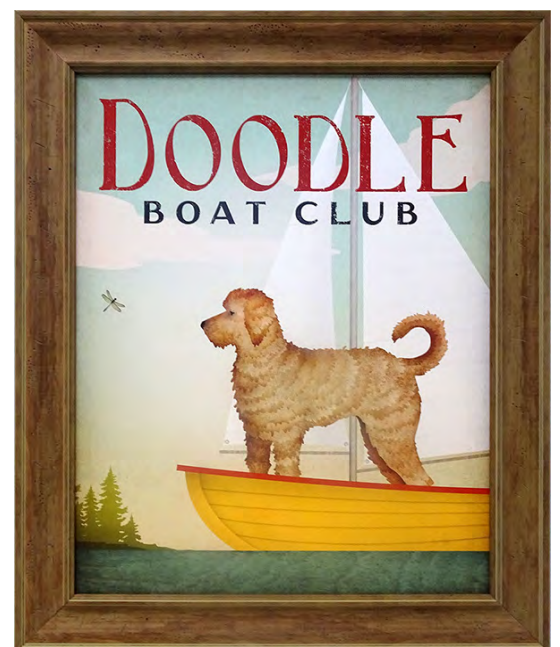

AR841: Doodle Sail, 22x18 Framed/Glass, D39

COASTAL LIVING