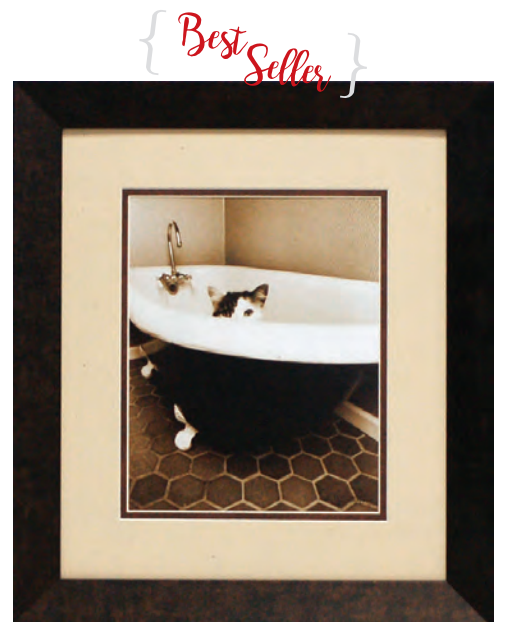

W208 Kitty III • Jim Dratfield 15x17 O.D. GLASS/MAT • C29

6 75813 10259 5