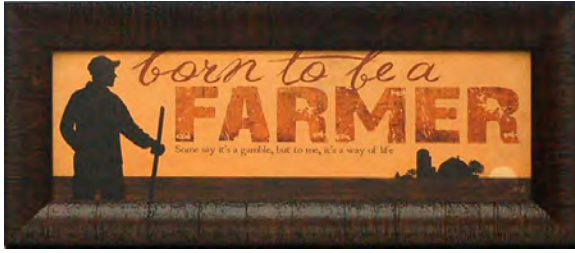

675813249209

AR820: American Southwest Buffalo Distressed, 36x46 Framed/Glass, E99

675813249177

**P535 Born to be a Farmer • Marla Rae**  
21x9 O.D. TEXTURED • C29

6 75813 24469 1

**P358 Summer Pastures • Bonnie Mohr**  
23x19 O.D. TEXTURED • D39