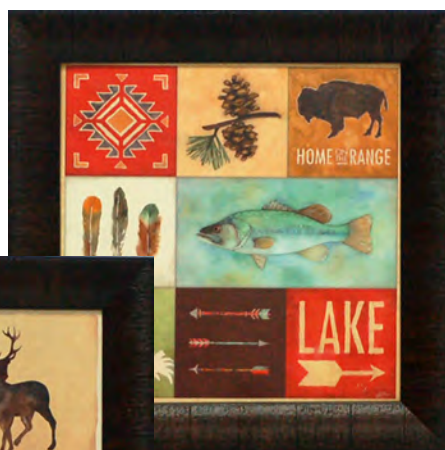

6 75813 24441 7

6 75813 24443 1