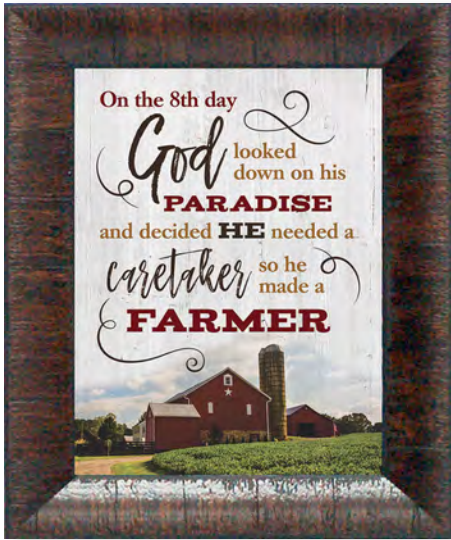

6 75813 21853 1

**P454 Faith Family Farming**  
Maria Rae  
15x15 O.D. TEXTURED • C24

6 75813 21515 8

COUNTRY LIVING

*Best Seller*

**AR647** Made A Farmer  
14x17 O.D. TEXTURED • C24

**P517** Berks Co. Sunrise • Lori Delter  
15x19 O.D. TEXTURED • C29