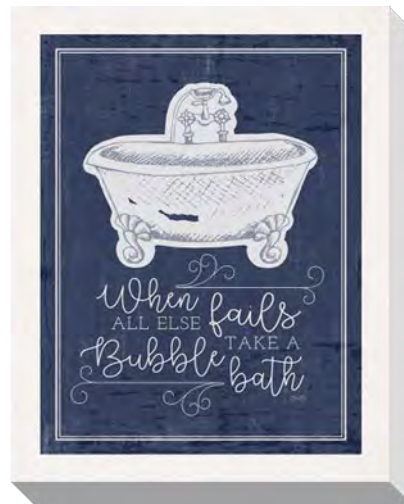

6 75813 24083 9

CV1130-1111 Fresh Apple • Carol Robinson  
11x11 O.D. CANVAS • B14

6 75813 24085 3

EVERYDAY  
LIVING

**CV2227**  
Brush Your Teeth,  
11x14 Canvas, B16

**CV2228**  
Bubble Bath,  
11x14 Canvas, B16