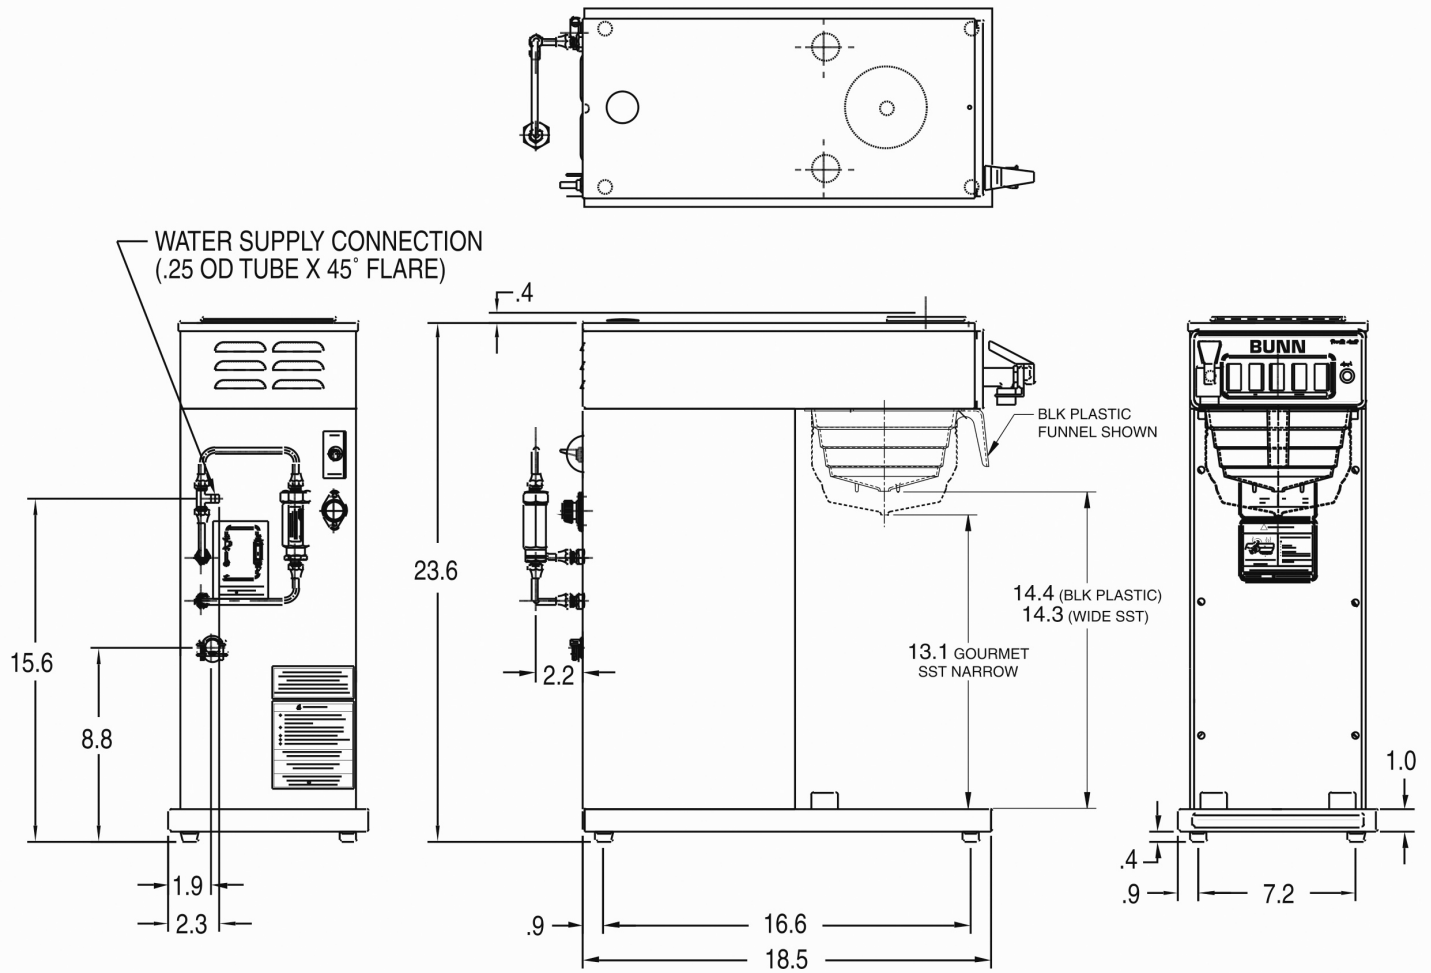

Created on:
01/12/2016

Unit			Shipping					
	Width	Height	Depth	Width	Height	Depth	Weight	Volume
English	9.0 in.	23.6 in.	18.5 in.	-	-	-	33.257 lbs	4.581 ft ³
Metric	22.9 cm	59.9 cm	47.0 cm	-	-	-	15.085 kgs	0.130 m ³