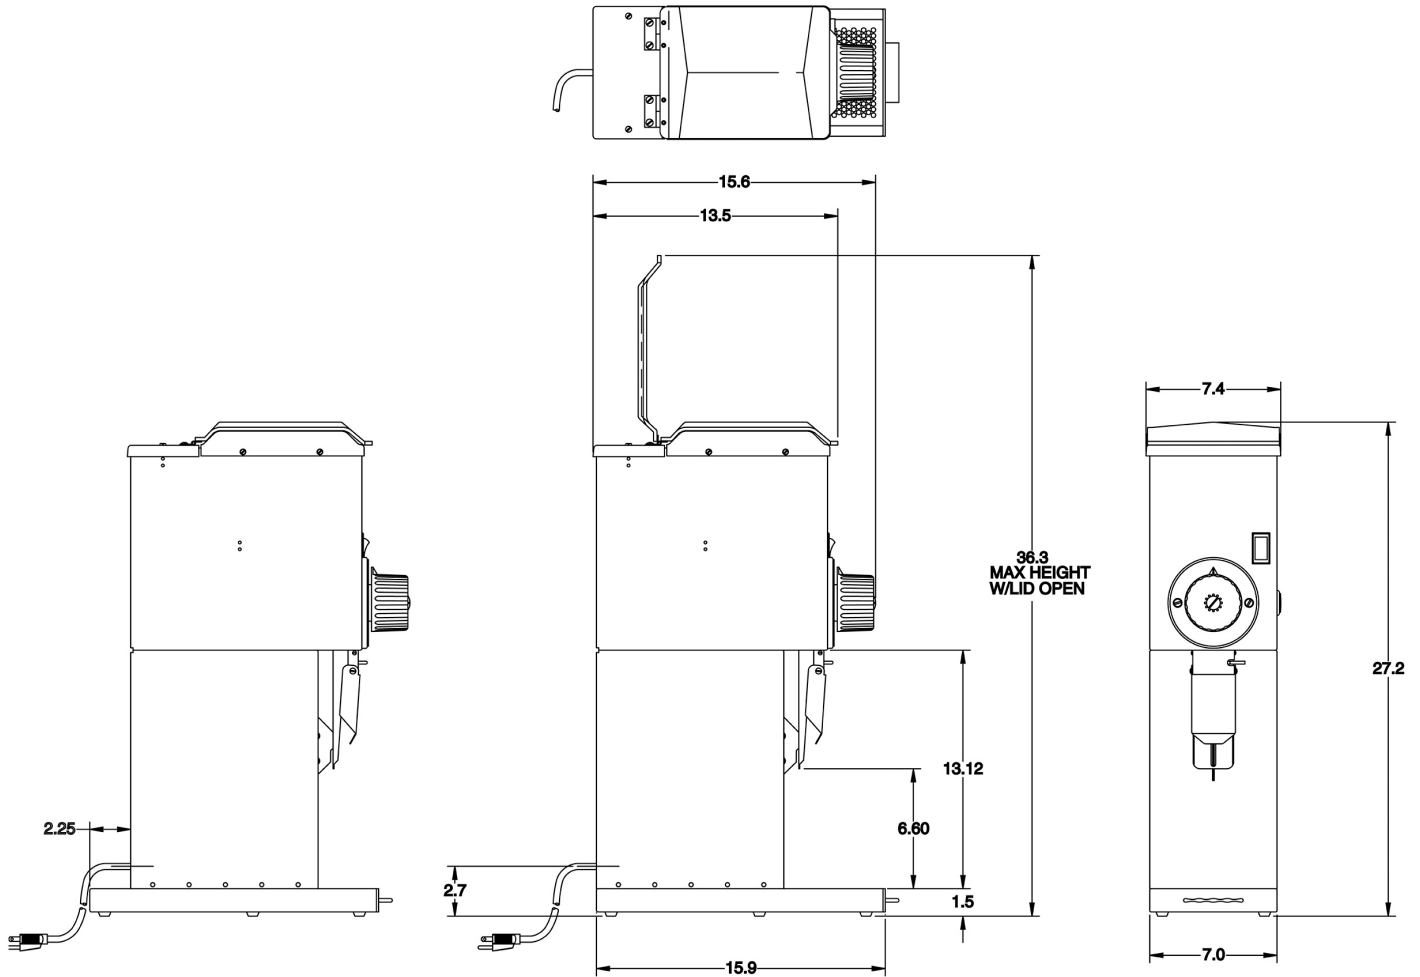

Created on:
11/13/2015

	Unit			Shipping				
	Width	Height	Depth	Width	Height	Depth	Weight	Volume
English	7.4 in.	27.2 in.	16.0 in.	-	-	-	56.207 lbs	4.472 ft ³
Metric	18.8 cm	69.1 cm	40.6 cm	-	-	-	25.495 kgs	0.127 m ³