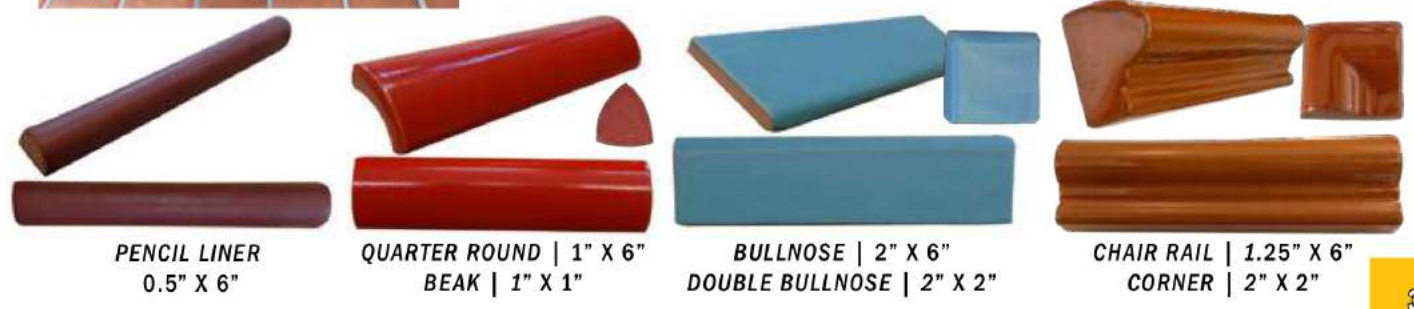

SANTA BARBARA TRIMS

All trims are available in all colors.