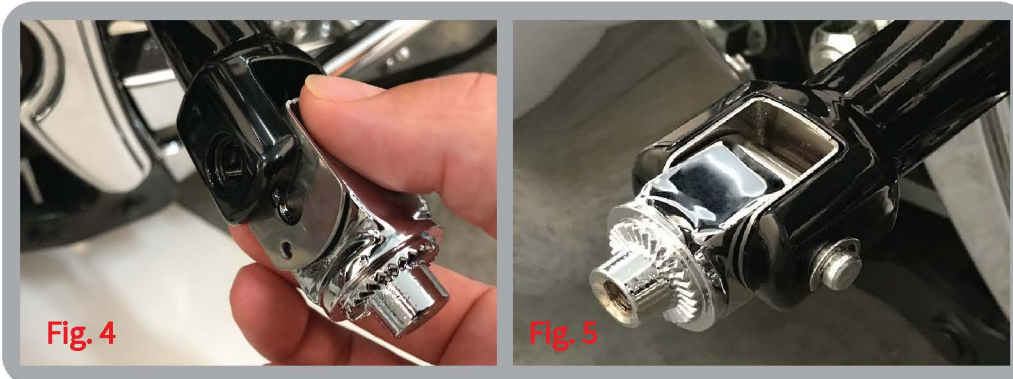

FOOTREST ADAPTERS FOR SOFTAIL

Parts Included:

- 2 Footrest adapters
- 2 Narrow flat washers
- 2 5/16-18 x 1.0 SHCS

Installation Instructions:

1. To remove the OEM footrest, release the "e" clip and slide out the pivot pin. Set them aside to reinstall later.
2. Pull out the OEM footrest and steel detent plate together. (Fig. 1)

3. Slide the steel detent plate off the footrest to release the ball and spring. Be careful - the ball is spring loaded and can fly out.
4. Put the spring and ball into their hole on the **Ciro Footrest Adapter** and slide the steel detent plate over the assembly. (Fig. 2 and Fig. 3)

5. Insert the footrest adapter and detent plate as an assembly into the OEM footrest mount. (Fig. 4)

6. Slide the OEM pivot pin through the mount and adapter. Reinstall the clip. (Fig. 5)

WARNING:

This indication alerts you to the fact that ignoring the contents described herein can result in potential serious injury or death if not followed.