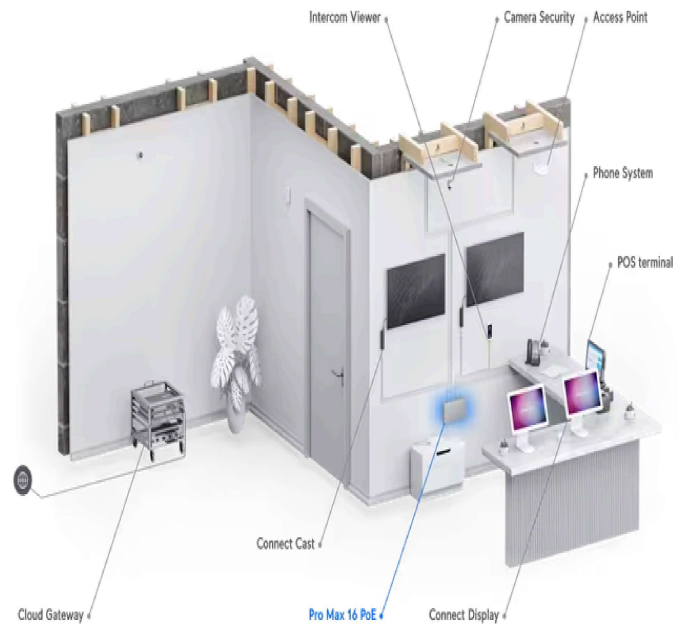

## Mechanical

**Dimensions** 325.1 x 160 x 43.7 mm (12.8 x 6.3 x 1.7")

**Weight** 2.1 kg (4.6 lb)

**Enclosure material** SGCC steel