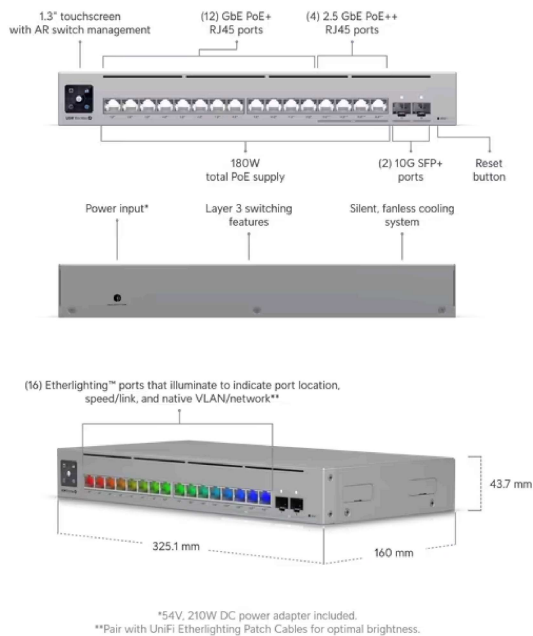

Search UniFi products

Switching WiFi Camera Security Door Access CloudKeys & Gateways Power Tech New I

Professional Max > [Pro Max 16 PoE](#)

Datasheet

In The Box

Marketing Images

Installation Guide

## Mechanical

**Dimensions** 325.1 x 160 x 43.7 mm (12.8 x 6.3 x 1.7")

**Weight** 2.1 kg (4.6 lb)

**Enclosure material** SGCC steel

## Hardware

**Management interface** Ethernet In-Band

**Networking interface** (12) GbE RJ45 ports  
(4) 1/2.5 GbE RJ45 ports

	(2) 10G SFP+ ports
<b>PoE interface</b>	(12) PoE/PoE+ (Pins 1, 2+; 3, 6-) (4) 60W PoE++ (Pair A 1, 2+; 3, 6-) (Pair B 4, 5+; 7, 8-)
<b>Total non-blocking throughput</b>	42 Gbps
<b>Switching capacity</b>	84 Gbps
<b>Forwarding rate</b>	62.496 Mpps
<b>Power method</b>	DC adapter
<b>Power supply</b>	54V, 210W
<b>Max. power consumption</b>	30W (Excluding PoE output)
<b>Total available PoE</b>	180W
<b>Max. PoE wattage per port by PSE</b>	PoE: 15.4W PoE+: 30W PoE++: 60W
<b>Voltage range PoE mode</b>	PoE: 44—57V PoE+/PoE++: 50—57V
<b>LCM display</b>	(1) 1.3" touchscreen
<b>Button</b>	Factory reset
<b>Ambient operating temperature</b>	-5 to 40° C (23 to 104° F)
<b>Ambient operating humidity</b>	10 to 90% noncondensing
<b>Certifications</b>	CE, FCC, IC