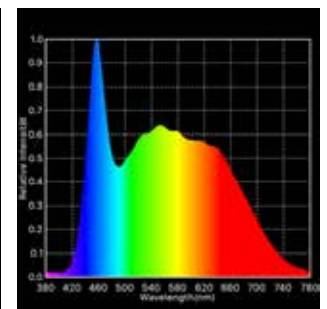

### DLED30-D

Focusing range	65° - 4°
Intensity range	1 : 13,8
CCT	5650
CRI Ra	95
CRI Re	94
TLCI	96
Delta UV	-0.0009
Lux in 3 m flood position	1.300
Lux in 3 m spot position	18.000
Lux in 3 m with parallel beam attachment DPBA-L18	26.500
Input voltage	90 - 264 VAC
Power consumption	320 W
Size	478,1 x 336,4 x 603,5 mm 18.8 x 13.2 x 23.8 inches
Weight	16,5 kg 36.4 lbs