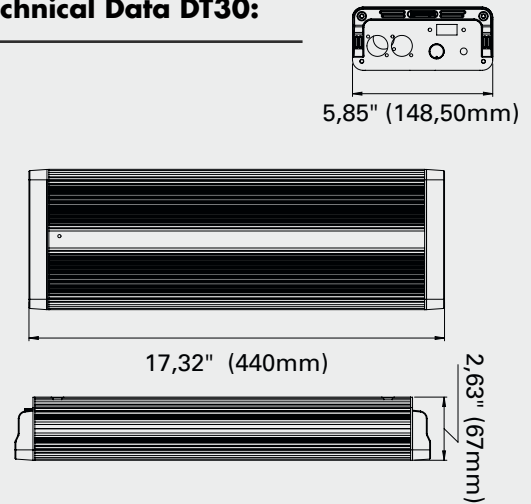

### DLED30-D

Focusing range	65° - 4°
Intensity range	1 : 13,8
CCT	5650
CRI Ra	95
CRI Re	94
TLCI	96
Delta UV	-0.0009
Lux in 3 m flood position	1.300
Lux in 3 m spot position	18.000
Lux in 3 m with parallel beam attachment DPBA-L18	26.500
Input voltage	90 - 264 VAC
Power consumption	320 W
Size	478,1 x 336,4 x 603,5 mm 18.8 x 13.2 x 23.8 inches
Weight	16,5 kg 36.4 lbs