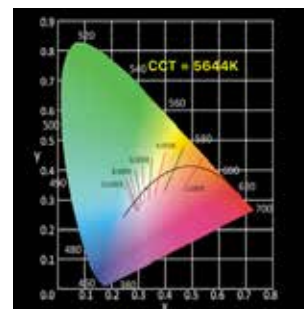

### DLED30-D

Focusing range	65° - 4°
Intensity range	1 : 13,8
CCT	5650
CRI Ra	95
CRI Re	94
TLCI	96
Delta UV	-0.0009
Lux in 3 m flood position	1.300
Lux in 3 m spot position	18.000
Lux in 3 m with parallel beam attachment DPBA-L18	26.500
Input voltage	90 - 264 VAC
Power consumption	320 W
Size	478,1 x 336,4 x 603,5 mm 18.8 x 13.2 x 23.8 inches
Weight	16,5 kg 36.4 lbs