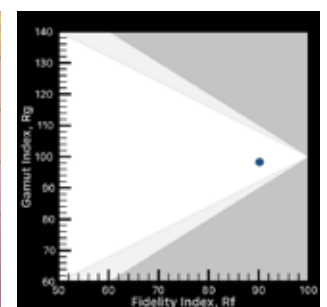

### DLED30-D

Focusing range	65° - 4°
Intensity range	1 : 13,8
CCT	5650
CRI Ra	95
CRI Re	94
TLCI	96
Delta UV	-0.0009
Lux in 3 m flood position	1.300
Lux in 3 m spot position	18.000
Lux in 3 m with parallel beam attachment DPBA-L18	26.500
Input voltage	90 - 264 VAC
Power consumption	320 W
Size	478,1 x 336,4 x 603,5 mm 18.8 x 13.2 x 23.8 inches
Weight	16,5 kg 36.4 lbs