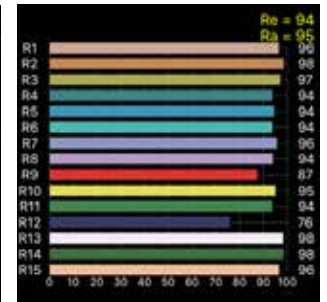

### DLED30-D

Focusing range	65° - 4°
Intensity range	1 : 13,8
CCT	5650
CRI Ra	95
CRI Re	94
TLCI	96
Delta UV	-0.0009
Lux in 3 m flood position	1.300
Lux in 3 m spot position	18.000
Lux in 3 m with parallel beam attachment DPBA-L18	26.500
Input voltage	90 - 264 VAC
Power consumption	320 W
Size	478,1 x 336,4 x 603,5 mm 18.8 x 13.2 x 23.8 inches
Weight	16,5 kg 36.4 lbs