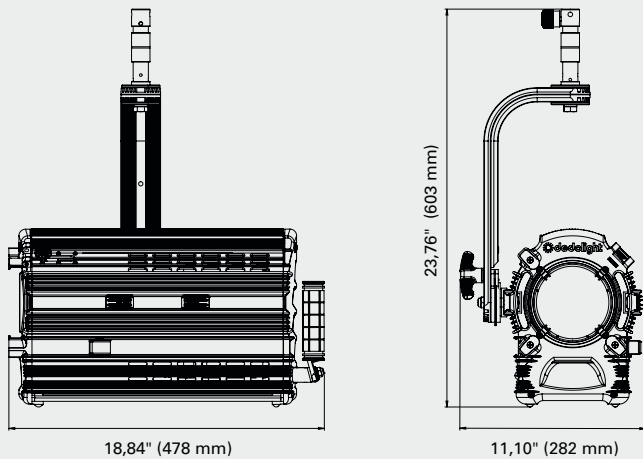

Technical Data DLED30: