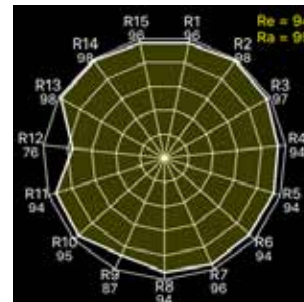

### DLED30-D

Focusing range	65° - 4°
Intensity range	1 : 13,8
CCT	5650
CRI Ra	95
CRI Re	94
TLCI	96
Delta UV	-0.0009
Lux in 3 m flood position	1.300
Lux in 3 m spot position	18.000
Lux in 3 m with parallel beam attachment DPBA-L18	26.500
Input voltage	90 - 264 VAC
Power consumption	320 W
Size	478,1 x 336,4 x 603,5 mm 18.8 x 13.2 x 23.8 inches
Weight	16,5 kg 36.4 lbs