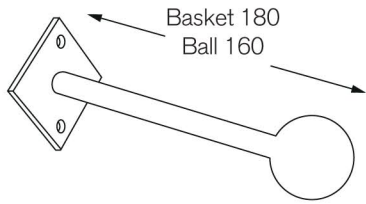

ACCESSORIES

All dimensions in millimetres unless otherwise stated

HOLDBACKS

Ball and Basket Post Holdback

Dimensions for all Metal Holdbacks
(available with every finial except Stooper and Spear)

Recess
(only available with
the ball finial)

Swing Arm Holdback

Large Wooden Holdback

Small Wooden Holdback

DRAW RODS

Cage

Ball

PORTIERE RODS

For use over doors and with dormer windows
Hinge plate, pole, finial, rings and 2 x rests