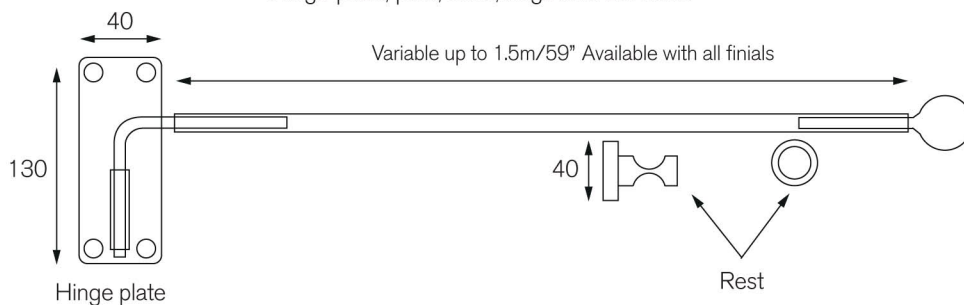

ACCESSORIES

All dimensions in millimetres unless otherwise stated

HOLDBACKS

Ball and Basket Post Holdback

Dimensions for all Metal Holdbacks
(available with every finial except Stooper and Spear)

Recess
(only available with
the ball finial)

Swing Arm Holdback

Large Wooden Holdback

Small Wooden Holdback

DRAW RODS

Cage

Ball

PORTIERE RODS

For use over doors and with dormer windows
Hinge plate, pole, finial, rings and 2 x rests

Hinge plate

Rest