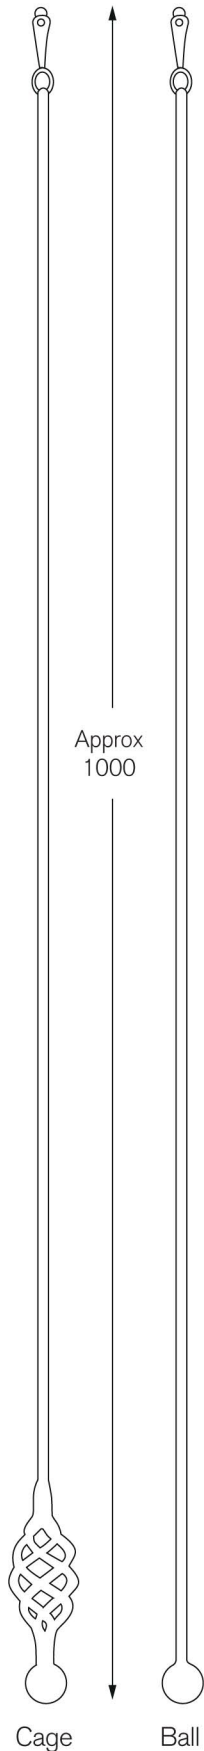

ACCESSORIES

All dimensions in millimetres unless otherwise stated

HOLDBACKS

Ball and Basket Post Holdback

Dimensions for all Metal Holdbacks
(available with every finial except Stooper and Spear)

Recess
(only available with
the ball finial)

Swing Arm Holdback

Large Wooden Holdback

Small Wooden Holdback

DRAW RODS

Cage

Ball

PORTIERE RODS

For use over doors and with dormer windows
Hinge plate, pole, finial, rings and 2 x rests

Hinge plate

Rest