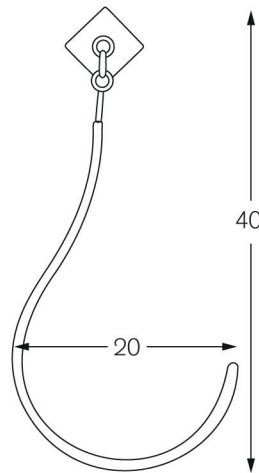

ACCESSORIES

All dimensions in millimetres unless otherwise stated

HOLDBACKS

Ball and Basket Post Holdback

Dimensions for all Metal Holdbacks
(available with every finial except Stooper and Spear)

Recess
(only available with
the ball finial)

Swing Arm Holdback

Large Wooden Holdback

Small Wooden Holdback

DRAW RODS

Cage

Ball

PORTIERE RODS

For use over doors and with dormer windows
Hinge plate, pole, finial, rings and 2 x rests

Hinge plate

Rest