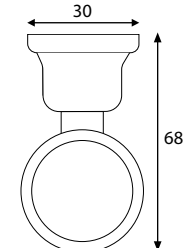

32MM METAL POLES

All dimensions in millimetres unless otherwise stated

FINIALS

Ball

Basket

Cage

Barrel

Collar

Spear

Wooden Ball

Stopper

POLE PACKS

- 1.5m/59" Pole Pack (2 brackets, 2 finials, pole, 16 rings, screws)
- 2.0m/78" Pole Pack (2 brackets, 2 finials, pole, 20 rings, screws)
- 2.4m/94" Pole Pack (2 brackets, 2 finials, pole, 24 rings, screws)
- 3.0m/118" Pole Pack (3 brackets, 2 finials, 2 poles, 30 rings, screws)
- 4.0m/157" Pole Pack (3 brackets, 2 finials, 2 poles, 40 rings, screws)
- 4.8m/189" Pole Pack (3 brackets, 2 finials, 2 poles, 48 rings, screws)

POLE PACK LENGTH

Maximum single pole length/span without central bracket 2.4m/94"

Ring Size/Drop

BRACKETS

Standard Pole End Bracket

Standard Pole Centre Bracket

Recess Bracket

Ceiling Fix Bracket

Extension End Bracket

Extension Centre Bracket

32/19 Double End Bracket

Adjustable Loop End Bracket

32/19 Double Centre Bracket

Adjustable Loop Centre Bracket