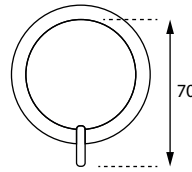

32MM METAL POLES

All dimensions in millimetres unless otherwise stated

FINIALS

Ball

Basket

Cage

Barrel

Collar

Spear

Wooden Ball

Stopper

POLE PACKS

- 1.5m/59" Pole Pack (2 brackets, 2 finials, pole, 16 rings, screws)
- 2.0m/78" Pole Pack (2 brackets, 2 finials, pole, 20 rings, screws)
- 2.4m/94" Pole Pack (2 brackets, 2 finials, pole, 24 rings, screws)
- 3.0m/118" Pole Pack (3 brackets, 2 finials, 2 poles, 30 rings, screws)
- 4.0m/157" Pole Pack (3 brackets, 2 finials, 2 poles, 40 rings, screws)
- 4.8m/189" Pole Pack (3 brackets, 2 finials, 2 poles, 48 rings, screws)

POLE PACK LENGTH

Maximum single pole length/span without central bracket 2.4m/94"

Ring Size/Drop

BRACKETS

Standard Pole End Bracket

Standard Pole Centre Bracket

Recess Bracket

Ceiling Fix Bracket