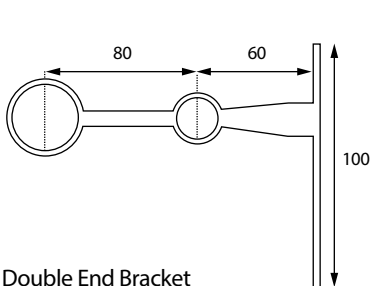

Spear

Wooden Ball

Stopper

POLE PACKS

- 1.5m/59" Pole Pack (2 brackets, 2 finials, pole, 16 rings, screws)
- 2.0m/78" Pole Pack (2 brackets, 2 finials, pole, 20 rings, screws)
- 2.4m/94" Pole Pack (2 brackets, 2 finials, pole, 24 rings, screws)
- 3.0m/118" Pole Pack (3 brackets, 2 finials, 2 poles, 30 rings, screws)
- 4.0m/157" Pole Pack (3 brackets, 2 finials, 2 poles, 40 rings, screws)
- 4.8m/189" Pole Pack (3 brackets, 2 finials, 2 poles, 48 rings, screws)

POLE PACK LENGTH

Maximum single pole length/span without central bracket 2.4m/94"

Ring Size/Drop

BRACKETS

Standard Pole End Bracket

Standard Pole Centre Bracket

Recess Bracket

Ceiling Fix Bracket

Extension End Bracket

Extension Centre Bracket

32/19 Double End Bracket

Adjustable Loop End Bracket

32/19 Double Centre Bracket

Adjustable Loop Centre Bracket