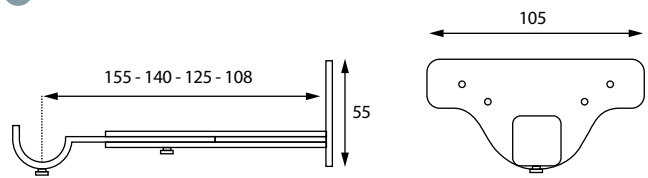

32MM METAL POLES

All dimensions in millimetres unless otherwise stated

FINIALS

Ball

Basket

Cage

Barrel

Collar

Spear

Wooden Ball

Stopper

POLE PACKS

- 1.5m/59" Pole Pack (2 brackets, 2 finials, pole, 16 rings, screws)
- 2.0m/78" Pole Pack (2 brackets, 2 finials, pole, 20 rings, screws)
- 2.4m/94" Pole Pack (2 brackets, 2 finials, pole, 24 rings, screws)
- 3.0m/118" Pole Pack (3 brackets, 2 finials, 2 poles, 30 rings, screws)
- 4.0m/157" Pole Pack (3 brackets, 2 finials, 2 poles, 40 rings, screws)
- 4.8m/189" Pole Pack (3 brackets, 2 finials, 2 poles, 48 rings, screws)

POLE PACK LENGTH

Maximum single pole length/span without central bracket 2.4m/94"

Ring Size/Drop

BRACKETS

Standard Pole End Bracket

Standard Pole Centre Bracket

Recess Bracket

Ceiling Fix Bracket

Extension End Bracket

Extension Centre Bracket

32/19 Double End Bracket

Adjustable Loop End Bracket

32/19 Double Centre Bracket

Adjustable Loop Centre Bracket