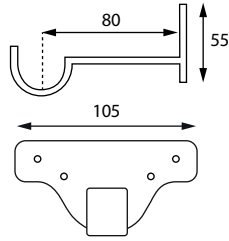

32MM METAL POLES

All dimensions in millimetres unless otherwise stated

FINIALS

Ball

Basket

Cage

Barrel

Collar

Spear

Wooden Ball

Stopper

POLE PACKS

- 1.5m/59" Pole Pack (2 brackets, 2 finials, pole, 16 rings, screws)
- 2.0m/78" Pole Pack (2 brackets, 2 finials, pole, 20 rings, screws)
- 2.4m/94" Pole Pack (2 brackets, 2 finials, pole, 24 rings, screws)
- 3.0m/118" Pole Pack (3 brackets, 2 finials, 2 poles, 30 rings, screws)
- 4.0m/157" Pole Pack (3 brackets, 2 finials, 2 poles, 40 rings, screws)
- 4.8m/189" Pole Pack (3 brackets, 2 finials, 2 poles, 48 rings, screws)

POLE PACK LENGTH

Maximum single pole length/span without central bracket 2.4m/94"

Ring Size/Drop

BRACKETS

Standard Pole End Bracket

Standard Pole Centre Bracket

Recess Bracket

Ceiling Fix Bracket

Extension End Bracket

Extension Centre Bracket

32/19 Double End Bracket

Adjustable Loop End Bracket

32/19 Double Centre Bracket

Adjustable Loop Centre Bracket