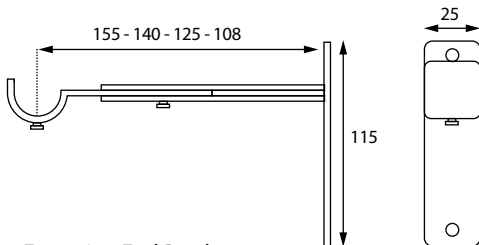

32MM METAL POLES

All dimensions in millimetres unless otherwise stated

FINIALS

Ball

Basket

Cage

Barrel

Collar

Spear

Wooden Ball

Stopper

POLE PACKS

- 1.5m/59" Pole Pack (2 brackets, 2 finials, pole, 16 rings, screws)
- 2.0m/78" Pole Pack (2 brackets, 2 finials, pole, 20 rings, screws)
- 2.4m/94" Pole Pack (2 brackets, 2 finials, pole, 24 rings, screws)
- 3.0m/118" Pole Pack (3 brackets, 2 finials, 2 poles, 30 rings, screws)
- 4.0m/157" Pole Pack (3 brackets, 2 finials, 2 poles, 40 rings, screws)
- 4.8m/189" Pole Pack (3 brackets, 2 finials, 2 poles, 48 rings, screws)

POLE PACK LENGTH

Maximum single pole length/span without central bracket 2.4m/94"

Ring Size/Drop

BRACKETS

Standard Pole End Bracket

Standard Pole Centre Bracket

Recess Bracket

Ceiling Fix Bracket

Extension End Bracket

Extension Centre Bracket

32/19 Double End Bracket

Adjustable Loop End Bracket

32/19 Double Centre Bracket

Adjustable Loop Centre Bracket