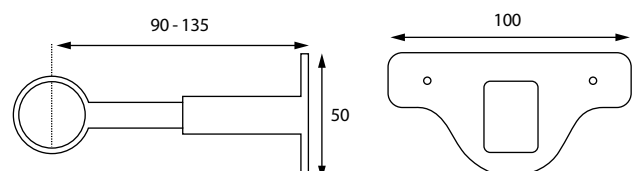

Spear

Wooden Ball

Stopper

POLE PACKS

- 1.5m/59" Pole Pack (2 brackets, 2 finials, pole, 16 rings, screws)
- 2.0m/78" Pole Pack (2 brackets, 2 finials, pole, 20 rings, screws)
- 2.4m/94" Pole Pack (2 brackets, 2 finials, pole, 24 rings, screws)
- 3.0m/118" Pole Pack (3 brackets, 2 finials, 2 poles, 30 rings, screws)
- 4.0m/157" Pole Pack (3 brackets, 2 finials, 2 poles, 40 rings, screws)
- 4.8m/189" Pole Pack (3 brackets, 2 finials, 2 poles, 48 rings, screws)

POLE PACK LENGTH

Maximum single pole length/span without central bracket 2.4m/94"

Ring Size/Drop

BRACKETS

Standard Pole End Bracket

Standard Pole Centre Bracket

Recess Bracket

Ceiling Fix Bracket

Extension End Bracket

Extension Centre Bracket

32/19 Double End Bracket

Adjustable Loop End Bracket

32/19 Double Centre Bracket

Adjustable Loop Centre Bracket