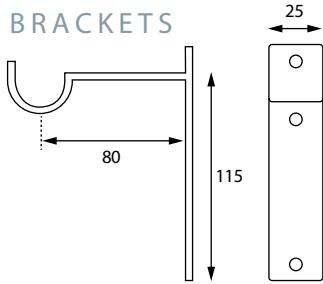

32MM METAL POLES

All dimensions in millimetres unless otherwise stated

FINIALS

Ball

Basket

Cage

Barrel

Collar

Spear

Wooden Ball

Stopper

POLE PACKS

- 1.5m/59" Pole Pack (2 brackets, 2 finials, pole, 16 rings, screws)
- 2.0m/78" Pole Pack (2 brackets, 2 finials, pole, 20 rings, screws)
- 2.4m/94" Pole Pack (2 brackets, 2 finials, pole, 24 rings, screws)
- 3.0m/118" Pole Pack (3 brackets, 2 finials, 2 poles, 30 rings, screws)
- 4.0m/157" Pole Pack (3 brackets, 2 finials, 2 poles, 40 rings, screws)
- 4.8m/189" Pole Pack (3 brackets, 2 finials, 2 poles, 48 rings, screws)

POLE PACK LENGTH

Maximum single pole length/span without central bracket 2.4m/94"

Ring Size/Drop

BRACKETS

Standard Pole End Bracket

Standard Pole Centre Bracket

Recess Bracket

Ceiling Fix Bracket

Extension End Bracket

Extension Centre Bracket

32/19 Double End Bracket

Adjustable Loop End Bracket

32/19 Double Centre Bracket

Adjustable Loop Centre Bracket