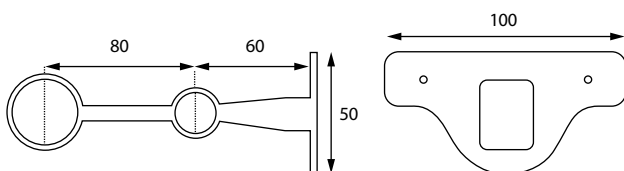

Spear

Wooden Ball

Stopper

POLE PACKS

- 1.5m/59" Pole Pack (2 brackets, 2 finials, pole, 16 rings, screws)
- 2.0m/78" Pole Pack (2 brackets, 2 finials, pole, 20 rings, screws)
- 2.4m/94" Pole Pack (2 brackets, 2 finials, pole, 24 rings, screws)
- 3.0m/118" Pole Pack (3 brackets, 2 finials, 2 poles, 30 rings, screws)
- 4.0m/157" Pole Pack (3 brackets, 2 finials, 2 poles, 40 rings, screws)
- 4.8m/189" Pole Pack (3 brackets, 2 finials, 2 poles, 48 rings, screws)

POLE PACK LENGTH

Maximum single pole length/span without central bracket 2.4m/94"

Ring Size/Drop

BRACKETS

Standard Pole End Bracket

Standard Pole Centre Bracket

Recess Bracket

Ceiling Fix Bracket

Extension End Bracket

Extension Centre Bracket

32/19 Double End Bracket

Adjustable Loop End Bracket

32/19 Double Centre Bracket

Adjustable Loop Centre Bracket