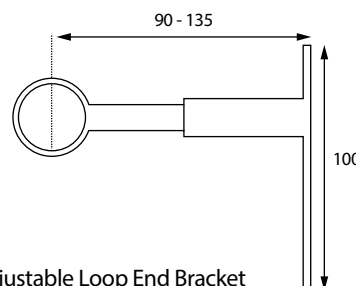

Spear

Wooden Ball

Stopper

POLE PACKS

- 1.5m/59" Pole Pack (2 brackets, 2 finials, pole, 16 rings, screws)
- 2.0m/78" Pole Pack (2 brackets, 2 finials, pole, 20 rings, screws)
- 2.4m/94" Pole Pack (2 brackets, 2 finials, pole, 24 rings, screws)
- 3.0m/118" Pole Pack (3 brackets, 2 finials, 2 poles, 30 rings, screws)
- 4.0m/157" Pole Pack (3 brackets, 2 finials, 2 poles, 40 rings, screws)
- 4.8m/189" Pole Pack (3 brackets, 2 finials, 2 poles, 48 rings, screws)

POLE PACK LENGTH

Maximum single pole length/span without central bracket 2.4m/94"

Ring Size/Drop

BRACKETS

Standard Pole End Bracket

Standard Pole Centre Bracket

Recess Bracket

Ceiling Fix Bracket

Extension End Bracket

Extension Centre Bracket

32/19 Double End Bracket

Adjustable Loop End Bracket

32/19 Double Centre Bracket

Adjustable Loop Centre Bracket