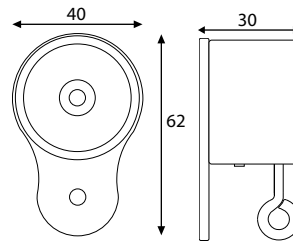

32MM METAL POLES

All dimensions in millimetres unless otherwise stated

FINIALS

Ball

Basket

Cage

Barrel

Collar

Spear

Wooden Ball

Stopper

POLE PACKS

- 1.5m/59" Pole Pack (2 brackets, 2 finials, pole, 16 rings, screws)
- 2.0m/78" Pole Pack (2 brackets, 2 finials, pole, 20 rings, screws)
- 2.4m/94" Pole Pack (2 brackets, 2 finials, pole, 24 rings, screws)
- 3.0m/118" Pole Pack (3 brackets, 2 finials, 2 poles, 30 rings, screws)
- 4.0m/157" Pole Pack (3 brackets, 2 finials, 2 poles, 40 rings, screws)
- 4.8m/189" Pole Pack (3 brackets, 2 finials, 2 poles, 48 rings, screws)

POLE PACK LENGTH

Maximum single pole length/span without central bracket 2.4m/94"

Ring Size/Drop

BRACKETS

Standard Pole End Bracket

Standard Pole Centre Bracket

Recess Bracket

Ceiling Fix Bracket

Extension End Bracket

Extension Centre Bracket

32/19 Double End Bracket

Adjustable Loop End Bracket

32/19 Double Centre Bracket

Adjustable Loop Centre Bracket