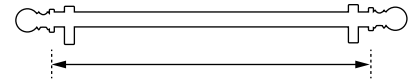

Spear

Wooden Ball

Stopper

POLE PACKS

- 1.5m/59" Pole Pack (2 brackets, 2 finials, pole, 16 rings, screws)
- 2.0m/78" Pole Pack (2 brackets, 2 finials, pole, 20 rings, screws)
- 2.4m/94" Pole Pack (2 brackets, 2 finials, pole, 24 rings, screws)
- 3.0m/118" Pole Pack (3 brackets, 2 finials, 2 poles, 30 rings, screws)
- 4.0m/157" Pole Pack (3 brackets, 2 finials, 2 poles, 40 rings, screws)
- 4.8m/189" Pole Pack (3 brackets, 2 finials, 2 poles, 48 rings, screws)

POLE PACK LENGTH

Maximum single pole length/span without central bracket 2.4m/94"

Ring Size/Drop

BRACKETS

Standard Pole End Bracket

Standard Pole Centre Bracket

Recess Bracket

Ceiling Fix Bracket