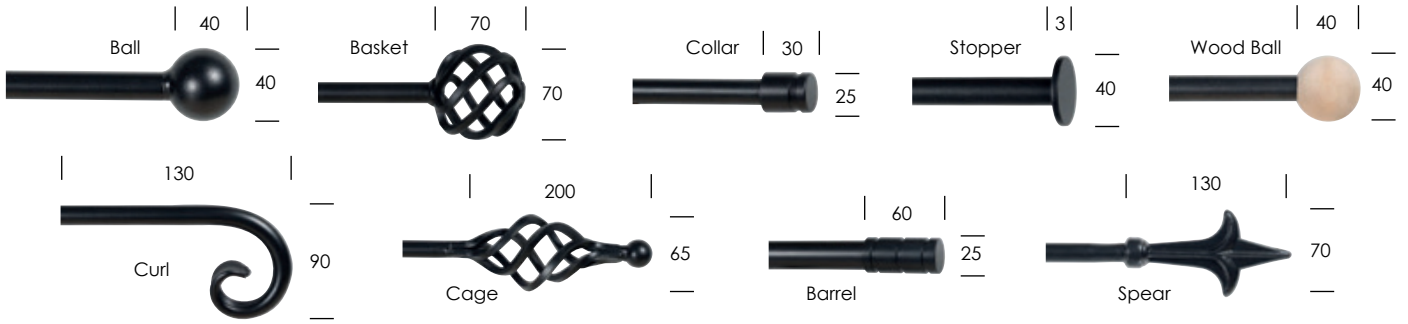

19mm METAL POLES

All dimensions in millimetres unless stated

POLE PACK SIZES

- 1.5m/59" Pole Pack (2 brackets, 2 finials, pole, 16 rings, screws)
- 2.0m/78" Pole Pack (2 brackets, 2 finials, pole, 20 rings, screws)
- 2.4m/94" Pole Pack (3 brackets, 2 finials, pole, 24 rings, screws)
- 3.0m/118" Pole Pack (3 brackets, 2 finials, 2 poles, 30 rings, screws)
- 4.0m/157" Pole Pack (3 brackets, 2 finials, 2 poles, 40 rings, screws)

Maximum single pole length 2.4m span. Without central bracket 2.0m