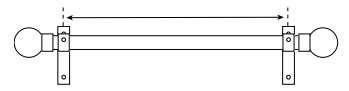

19mm METAL POLES

All dimensions in millimetres unless stated

POLE PACK SIZES

- 1.5m/59" Pole Pack (2 brackets, 2 finials, pole, 16 rings, screws)
- 2.0m/78" Pole Pack (2 brackets, 2 finials, pole, 20 rings, screws)
- 2.4m/94" Pole Pack (3 brackets, 2 finials, pole, 24 rings, screws)
- 3.0m/118" Pole Pack (3 brackets, 2 finials, 2 poles, 30 rings, screws)
- 4.0m/157" Pole Pack (3 brackets, 2 finials, 2 poles, 40 rings, screws)

Maximum single pole length 2.4m span. Without central bracket 2.0m