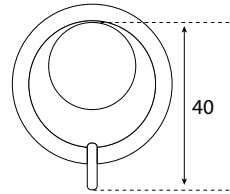

19mm METAL POLES

All dimensions in millimetres unless stated

POLE PACK SIZES

- 1.5m/59" Pole Pack (2 brackets, 2 finials, pole, 16 rings, screws)
- 2.0m/78" Pole Pack (2 brackets, 2 finials, pole, 20 rings, screws)
- 2.4m/94" Pole Pack (3 brackets, 2 finials, pole, 24 rings, screws)
- 3.0m/118" Pole Pack (3 brackets, 2 finials, 2 poles, 30 rings, screws)
- 4.0m/157" Pole Pack (3 brackets, 2 finials, 2 poles, 40 rings, screws)

Maximum single pole length 2.4m span. Without central bracket 2.0m