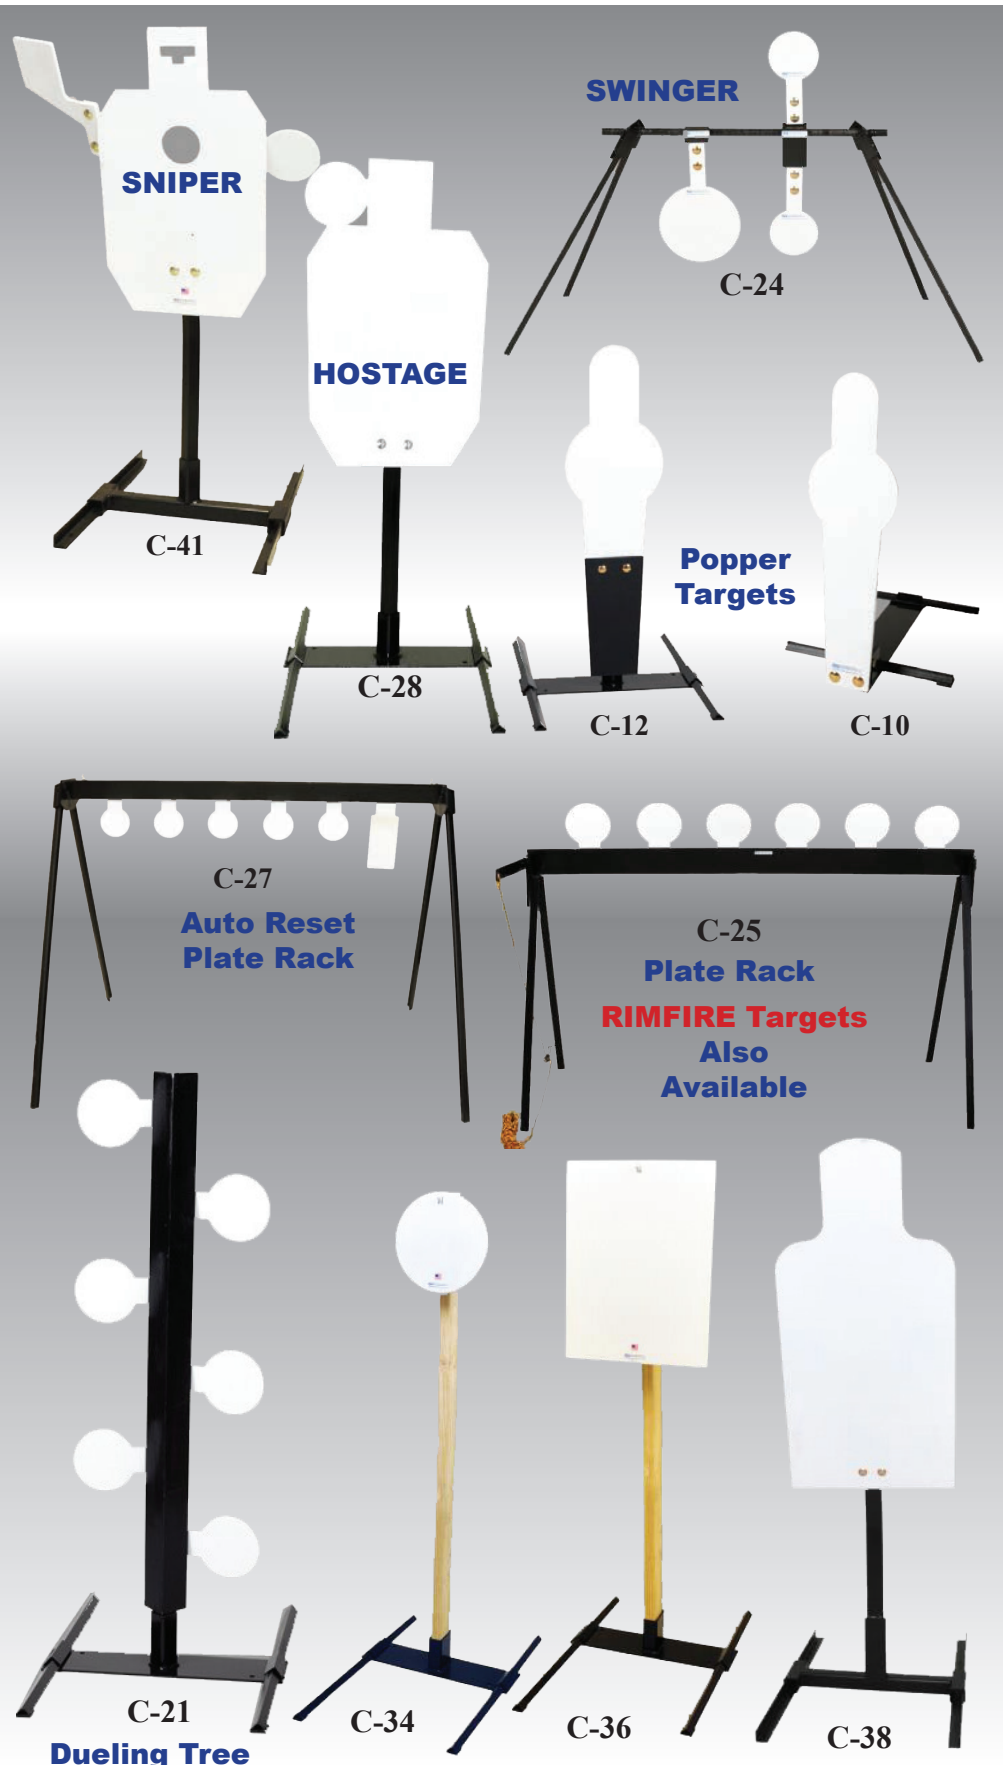

STEEL TARGETS

STEEL TARGETS

Available in AR500. AR500 Armor Plate Steel is 3/8 Inch Thick and Designed for use with any Pistol, and will withstand Rifle Rounds at a distance of 100 Yards.
Use of Rifle Rounds inside of 100 yards may cause damage to the plates and possible penetration.

Model	Description	Price
C-10	Mini Pepper Popper with Auto Reset	$244.00
C-11	Classic Popper with Auto Reset	$220.00
C-12	Full Pepper Popper - Auto Reset	$318.00
C-15	Static Steel Target Full IDPA	$391.00
C-16	Static Steel Target with 2/3 IDPA	$269.00
C-17	Static Target with Full IPSC	$312.00
C-18	Static Steel Target - 2/3 IPSC	$238.00
C-19	Static Steel Target - IPSC - B & C Zones	$287.00
C-21	Steel Dueling Tree	$544.00
C-22	Rimfire Steel Dueling Tree	$243.00
C-24	Swinger Steel Target	$391.00
C-25	Steel Plate Rack	$1,591.00
C-26	Rimfire Steel Plate Rack	$292.00
C-27	Auto Reset Center Fire Plate Rack	$887.00
C-28	Steel Hostage Target - Full Torso	$476.00
C-29	Steel Hostage Target - 2/3 Torso	$373.00
C-31	Gong Frame and 16" Steel Target	$269.00
C-33	Steel Challenge Target - TEXAS STAR	$875.00
C-34	Steel Challenge Target - 10" Plate and Base	$171.00
C-35	Steel Challenge Target - 12" Plate and Base	$189.00
C-36	Steel Challenge Target - 18" - 24" Plate and Base	$306.00
C-38	E Silhouette Steel Target - E Type	$599.00
C-40	Tactical B-C Zone IPSC Target - Hostage	$410.00
C-41	Tactical Sniper Target - 3 Zones	$610.00

Steel Targets in RED are RIMFIRE Targets.
RIMFIRE Steel is 1/4" thick AR500 hardened steel,
and is used to provide extreme long life and
excellent impact resistance Targets.
For use with .22 and small Caliber weapons.

Call for a Price Quote with Shipping!
866-498-8228