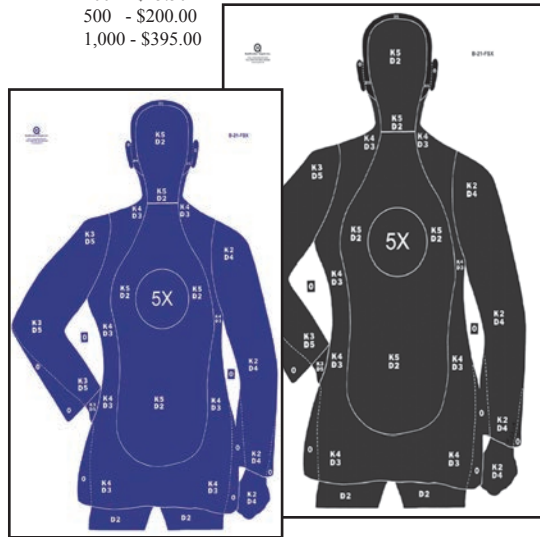

B-21M

SC Criminal Justice Target with K5 Scoring

24" x 40"

100 - $42.00

250 - $100.00

500 - $190.00

1,000 - $340.00