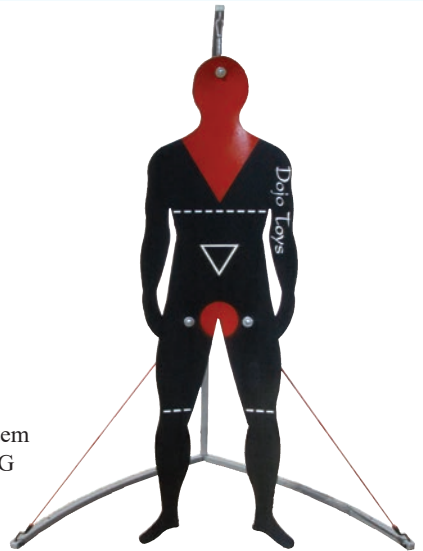

One-Hand Target System
Shown with D-LONG

D-OHTS One Hand Target System with D-LONG target, hanging set and stand.

\$1,460.00

D-LONG Long Less Lethal Target (Head to Feet)

\$360.00 (No Stand)

TABLE OF CONTENTS