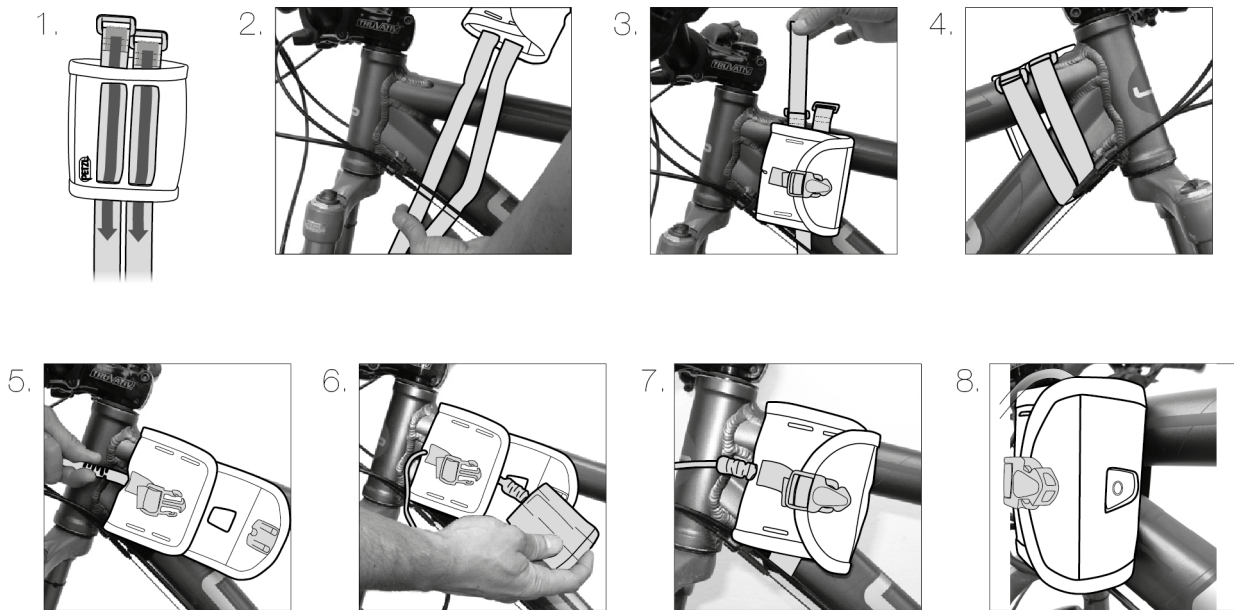

Configuration 1