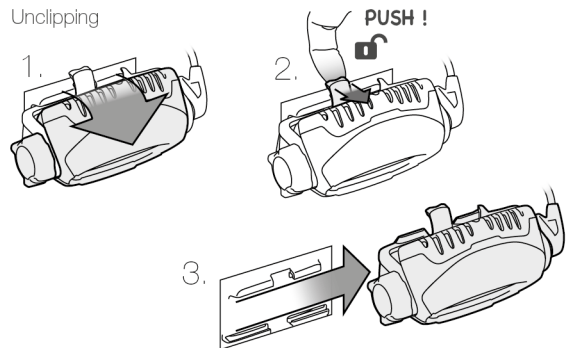

Other installation configurations
Autres configurations d'installation

Clipping & unclipping the lamp /
Clippage & déclippage du boîtier lampe

Clipping

Unclipping

PETZL.COM

Latest version

Other languages

PETZL
F-38920 Crolles
Cidex 105A
PETZL.COM
ISO 9001
© Petzl