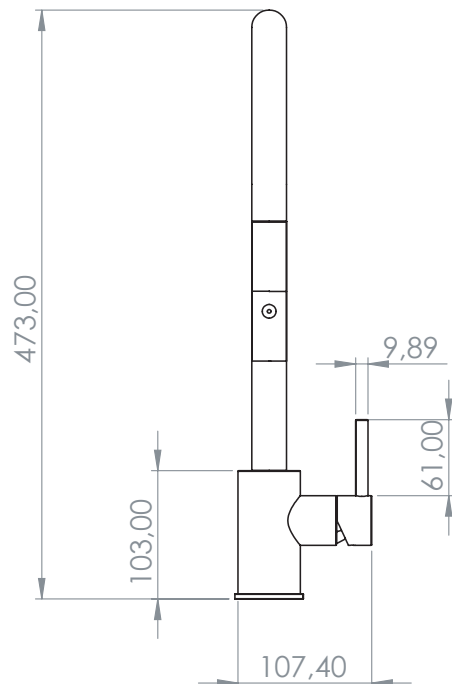

KCH 011

Miscelatore da cucina con doccino estraibile
Kitchen mixer with pull-out hand shower

Acciaio inox AISI 316L - Stainless steel AISI 316L

FINITURE DISPONIBILI - AVAILABLE FINISHING

S: satinato - satin
L: lucido - polish
BKS: nero satinato - satin black
GDS: oro satinato - satin gold
PGS: oro rosa satinato - pink gold satin
BKL: nero lucido - polish black
GDL: oro lucido - polish gold
PGL: oro rosa lucido - polish pink-gold

3 bar

RISPARMIO IDRICO: 15 lt/min (3,962 gal/min)
WATER SAVING: 15 lt/min (3,962 gal/min)

PULIZIA - CLEANING

TO USE

- sapone neutro (ph 5.5)
neutral soap (ph 5.5)

DO NOT
USE

- acido fluoridrico
hydrofluoric acid
- acido cloridrico e muriatico
cloric and muriatic acid
- ipoclorito di sodio
chlorine bleach

Documentazione di proprietà di LINKI SRL. Ogni riproduzione, anche parziale, è vietata. Nessun dato potrà essere comunicato a terzi senza preventiva autorizzazione dell'azienda.

Linki SRL si riserva il diritto di apportare in qualsiasi momento, senza preavviso, modifiche al prodotto al fine del suo miglioramento.

The complete documentation is the exclusive property of Linki Srl. Every duplicate, even partial, is completely forbidden. No data can be shared with third parties without previous Company authorization.
Linki SRL reserves the right to modify the product, any time and without previous notice, for the purpose of its improvement.

rev. 18-05-2020