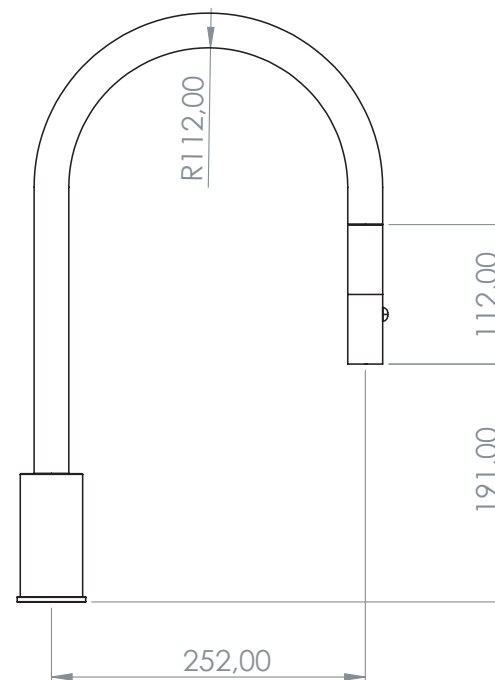

KCH 011

Miscelatore da cucina con doccino estraibile
Kitchen mixer with pull-out hand shower

Acciaio inox AISI 316L - Stainless steel AISI 316L

FINITURE DISPONIBILI - AVAILABLE FINISHING

S: satinato - satin
L: lucido - polish
BKS: nero satinato - satin black
GDS: oro satinato - satin gold
PGS: oro rosa satinato - pink gold satin
BKL: nero lucido - polish black
GDL: oro lucido - polish gold
PGL: oro rosa lucido - polish pink-gold

3 bar

RISPARMIO IDRICO: 15 lt/min (3,962 gal/min)
WATER SAVING: 15 lt/min (3,962 gal/min)

PULIZIA - CLEANING

TO USE

- sapone neutro (ph 5.5)
neutral soap (ph 5.5)

DO NOT
USE

- acido fluoridrico
hydrofluoric acid
- acido cloridrico e muriatico
cloric and muriatic acid
- ipoclorito di sodio
chlorine bleach

Documentazione di proprietà di LINKI SRL. Ogni riproduzione, anche parziale, è vietata. Nessun dato potrà essere comunicato a terzi senza preventiva autorizzazione dell'azienda.

Linki SRL si riserva il diritto di apportare in qualsiasi momento, senza preavviso, modifiche al prodotto al fine del suo miglioramento.

The complete documentation is the exclusive property of Linki Srl. Every duplicate, even partial, is completely forbidden. No data can be shared with third parties without previous Company authorization.
Linki SRL reserves the right to modify the product, any time and without previous notice, for the purpose of its improvement.

rev. 18-05-2020