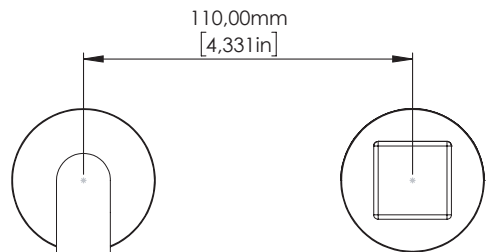

IOI 142

Miscelatore a parete per lavabo
Wall-mounted mixer for basin

Acciaio inox AISI 316L - Stainless steel AISI 316L

FINITURE DISPONIBILI - AVAILABLE FINISHING

S: satinato - satin

L: lucido - polish

BKS: nero satinato - satin black

GDS: oro satinato - satin gold

PGS: oro rosa satinato - pink gold satin

BKL: nero lucido - polish black

GDL: oro lucido - polish gold

PGL: oro rosa lucido - polish pink-gold

RISPARMIO IDRICO: 5 lt/min (1,32 gal/min)
WATER SAVING: 5 lt/min (1,32 gal/min)

PULIZIA - CLEANING

TO USE

- sapone neutro (ph 5.5)
neutral soap (ph 5.5)

DO NOT

- acido fluoridrico
hydrofluoric acid
- acido cloridrico e muriatico
cloric and muriatic acid
- ipoclorito di sodio
chlorine bleach

Documentazione di proprietà di LINKI SRL. Ogni riproduzione, anche parziale, è vietata. Nessun dato potrà essere comunicato a terzi senza preventiva autorizzazione dell'azienda.

Linki SRL si riserva il diritto di apportare in qualsiasi momento, senza preavviso, modifiche al prodotto al fine del suo miglioramento.

The complete documentation is the exclusive property of Linki Srl. Every duplicate, even partial, is completely forbidden. No data can be shared with third parties without previous Company authorization.

Linki SRL reserves the right to modify the product, any time and without previous notice, for the purpose of its improvement.

rev. 15-09-2022