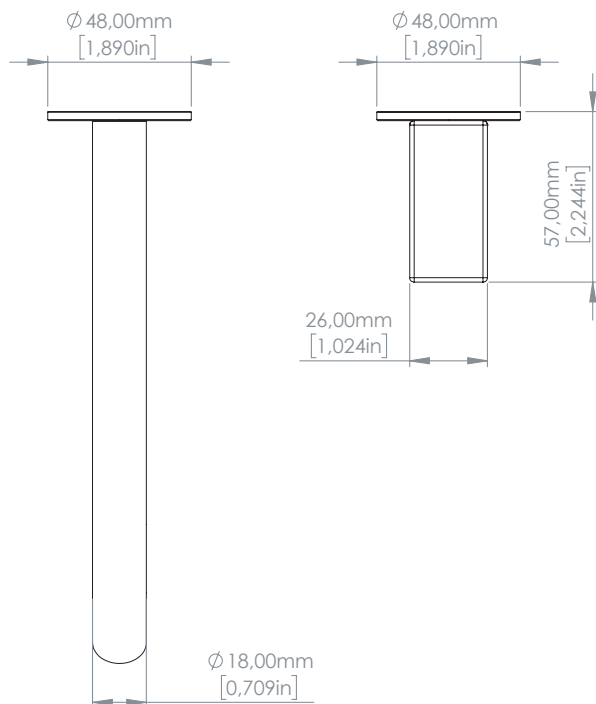

IOI 142

Miscelatore a parete per lavabo
Wall-mounted mixer for basin

Acciaio inox AISI 316L - Stainless steel AISI 316L

FINITURE DISPONIBILI - AVAILABLE FINISHING

S: satinato - satin

L: lucido - polish

BKS: nero satinato - satin black

GDS: oro satinato - satin gold

PGS: oro rosa satinato - pink gold satin

BKL: nero lucido - polish black

GDL: oro lucido - polish gold

PGL: oro rosa lucido - polish pink-gold

RISPARMIO IDRICO: 5 lt/min (1,32 gal/min)
WATER SAVING: 5 lt/min (1,32 gal/min)

PULIZIA - CLEANING

TO USE

- sapone neutro (ph 5.5)
neutral soap (ph 5.5)

DO NOT

- acido fluoridrico
hydrofluoric acid
- acido cloridrico e muriatico
cloric and muriatic acid
- ipoclorito di sodio
chlorine bleach

Documentazione di proprietà di LINKI SRL. Ogni riproduzione, anche parziale, è vietata. Nessun dato potrà essere comunicato a terzi senza preventiva autorizzazione dell'azienda.

Linki SRL si riserva il diritto di apportare in qualsiasi momento, senza preavviso, modifiche al prodotto al fine del suo miglioramento.

The complete documentation is the exclusive property of Linki Srl. Every duplicate, even partial, is completely forbidden. No data can be shared with third parties without previous Company authorization.

Linki SRL reserves the right to modify the product, any time and without previous notice, for the purpose of its improvement.

rev. 15-09-2022