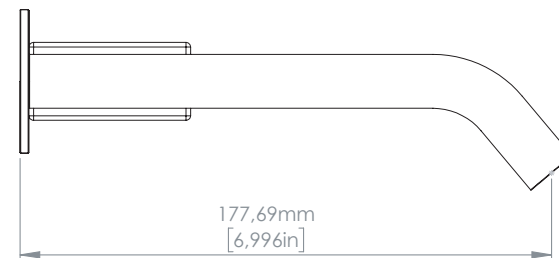

IOI 142

Miscelatore a parete per lavabo
Wall-mounted mixer for basin

Acciaio inox AISI 316L - Stainless steel AISI 316L

FINITURE DISPONIBILI - AVAILABLE FINISHING

S: satinato - satin

L: lucido - polish

BKS: nero satinato - satin black

GDS: oro satinato - satin gold

PGS: oro rosa satinato - pink gold satin

BKL: nero lucido - polish black

GDL: oro lucido - polish gold

PGL: oro rosa lucido - polish pink-gold

RISPARMIO IDRICO: 5 lt/min (1,32 gal/min)
WATER SAVING: 5 lt/min (1,32 gal/min)

PULIZIA - CLEANING

TO USE

- sapone neutro (ph 5.5)
neutral soap (ph 5.5)

DO NOT

- acido fluoridrico
hydrofluoric acid
- acido cloridrico e muriatico
cloric and muriatic acid
- ipoclorito di sodio
chlorine bleach

Documentazione di proprietà di LINKI SRL. Ogni riproduzione, anche parziale, è vietata. Nessun dato potrà essere comunicato a terzi senza preventiva autorizzazione dell'azienda.

Linki SRL si riserva il diritto di apportare in qualsiasi momento, senza preavviso, modifiche al prodotto al fine del suo miglioramento.

The complete documentation is the exclusive property of Linki Srl. Every duplicate, even partial, is completely forbidden. No data can be shared with third parties without previous Company authorization.

Linki SRL reserves the right to modify the product, any time and without previous notice, for the purpose of its improvement.

rev. 15-09-2022